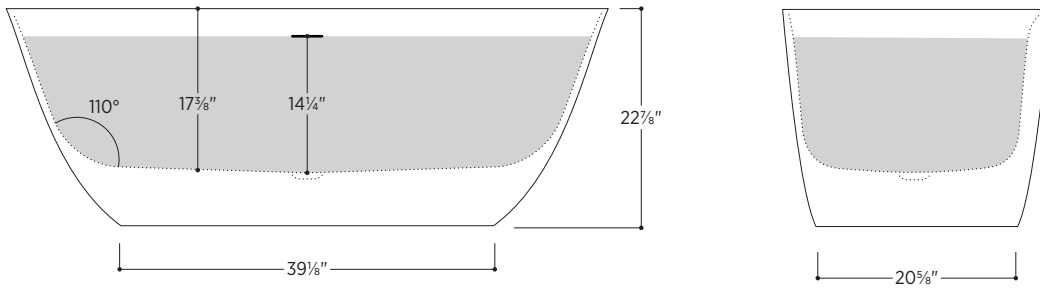

La Toscana by Paini Freestanding Tubs program

Treviso

PLETRV6328

63½" L x 27½" W x 22⅞" H

Tub Finish	<input type="radio"/> White Satin
Drain Finish	<input type="radio"/> Polished Chrome
Material	Eco-Lapistone™
Slope of Backrest	110°
Water Depth	14¼"
Capacity	64G
Weight	179lbs
Shipping Weight	289lbs

Treviso

PLETRV6328

All measurements are approximate and for comparison only. Please note that these dimensions and specifications are subject to change without notice.

Install this product according to the installation guide. Floor support under bath must provide for a minimum of 995lbs (451kg). Installation may vary. Our products must be installed by certified professionals only and according to our installation guide, as well as federal, provincial/state and local building codes and regulations.