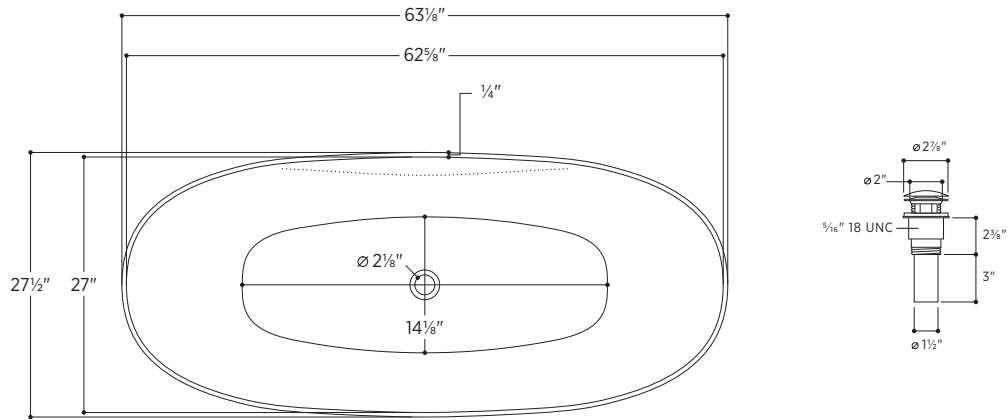

La Toscana by Paini Freestanding Tubs program

Treviso

PLETRV6328

63½" L x 27½" W x 22⅞" H

Tub Finish	<input type="radio"/> White Satin
Drain Finish	<input type="radio"/> Polished Chrome
Material	Eco-Lapistone™
Slope of Backrest	110°
Water Depth	14¼"
Capacity	64G
Weight	179lbs
Shipping Weight	289lbs

Treviso

PLETRV6328

All measurements are approximate and for comparison only. Please note that these dimensions and specifications are subject to change without notice.

Install this product according to the installation guide. Floor support under bath must provide for a minimum of 995lbs (451kg). Installation may vary. Our products must be installed by certified professionals only and according to our installation guide, as well as federal, provincial/state and local building codes and regulations.