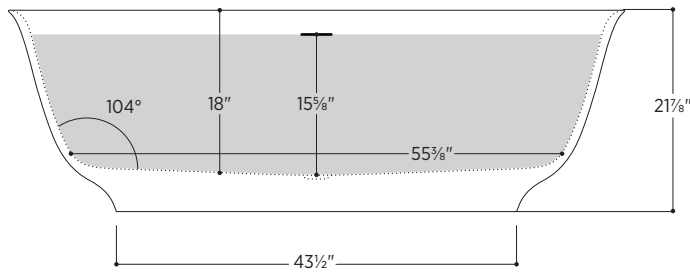

La Toscana by Paini Freestanding Tubs program

Ravenna

PLERAV6730

67" L x 29½" W x 21⅞" H

Tub Finish	<input type="radio"/> White Satin
	<input checked="" type="radio"/> White Satin with Soft Touch Matte Black Exterior
Drain Finish	<input type="radio"/> Polished Chrome
Material	Eco-Lapistone™
Slope of Backrest	104°
Water Depth	15⅝"
Capacity	77G
Weight	203lbs
Shipping Weight	302lbs

 Made in Italy

Ravenna

PLERAV6730

All measurements are approximate and for comparison only. Please note that these dimensions and specifications are subject to change without notice.

Install this product according to the installation guide. Floor support under bath must provide for a minimum of 995lbs (451kg). Installation may vary. Our products must be installed by certified professionals only and according to our installation guide, as well as federal, provincial/state and local building codes and regulations.