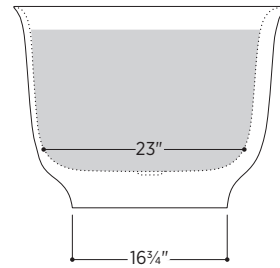

La Toscana by Paini Freestanding Tubs program

Ravenna

PLERAV6730

67" L x 29½" W x 21⅞" H

Tub Finish	<input type="radio"/> White Satin
	<input checked="" type="radio"/> White Satin with Soft Touch Matte Black Exterior
Drain Finish	<input type="radio"/> Polished Chrome
Material	Eco-Lapistone™
Slope of Backrest	104°
Water Depth	15⅝"
Capacity	77G
Weight	203lbs
Shipping Weight	302lbs

 Made in Italy

Ravenna

PLERAV6730

All measurements are approximate and for comparison only. Please note that these dimensions and specifications are subject to change without notice.

Install this product according to the installation guide. Floor support under bath must provide for a minimum of 995lbs (451kg). Installation may vary. Our products must be installed by certified professionals only and according to our installation guide, as well as federal, provincial/state and local building codes and regulations.