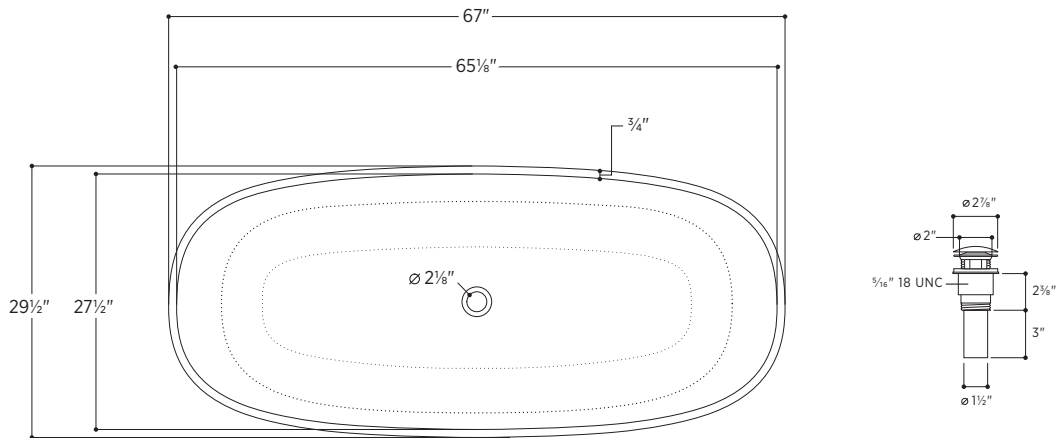

La Toscana by Paini Freestanding Tubs program

Ravenna

PLERAV6730

67" L x 29½" W x 21⅞" H

Tub Finish	<input type="radio"/> White Satin
	<input checked="" type="radio"/> White Satin with Soft Touch Matte Black Exterior
Drain Finish	<input type="radio"/> Polished Chrome
Material	Eco-Lapistone™
Slope of Backrest	104°
Water Depth	15⅝"
Capacity	77G
Weight	203lbs
Shipping Weight	302lbs

 Made in Italy

Ravenna

PLERAV6730

All measurements are approximate and for comparison only. Please note that these dimensions and specifications are subject to change without notice.

Install this product according to the installation guide. Floor support under bath must provide for a minimum of 995lbs (451kg). Installation may vary. Our products must be installed by certified professionals only and according to our installation guide, as well as federal, provincial/state and local building codes and regulations.