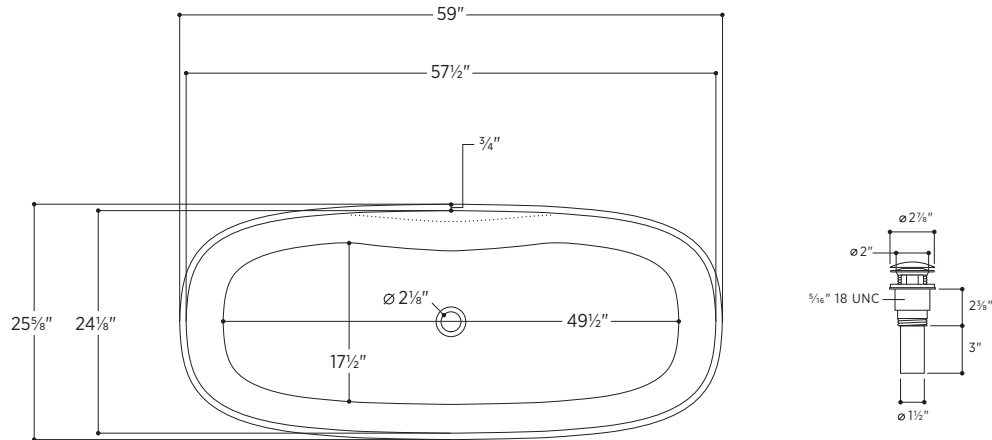

La Toscana by Paini Freestanding Tubs program

Padova

PLEPDV5926

59" L x 25⁵/₈" W x 21⁷/₈" H

Tub Finish	<input type="radio"/> White Satin
Drain Finish	<input type="radio"/> Polished Chrome
Material	Eco-Lapistone™
Slope of Backrest	100°
Water Depth	14 ³ / ₄ "
Capacity	82G
Weight	165.5lbs
Shipping Weight	249lbs

Padova

PLEPDV5926

All measurements are approximate and for comparison only. Please note that these dimensions and specifications are subject to change without notice.

Install this product according to the installation guide. Floor support under bath must provide for a minimum of 995lbs (451kg). Installation may vary. Our products must be installed by certified professionals only and according to our installation guide, as well as federal, provincial/state and local building codes and regulations.