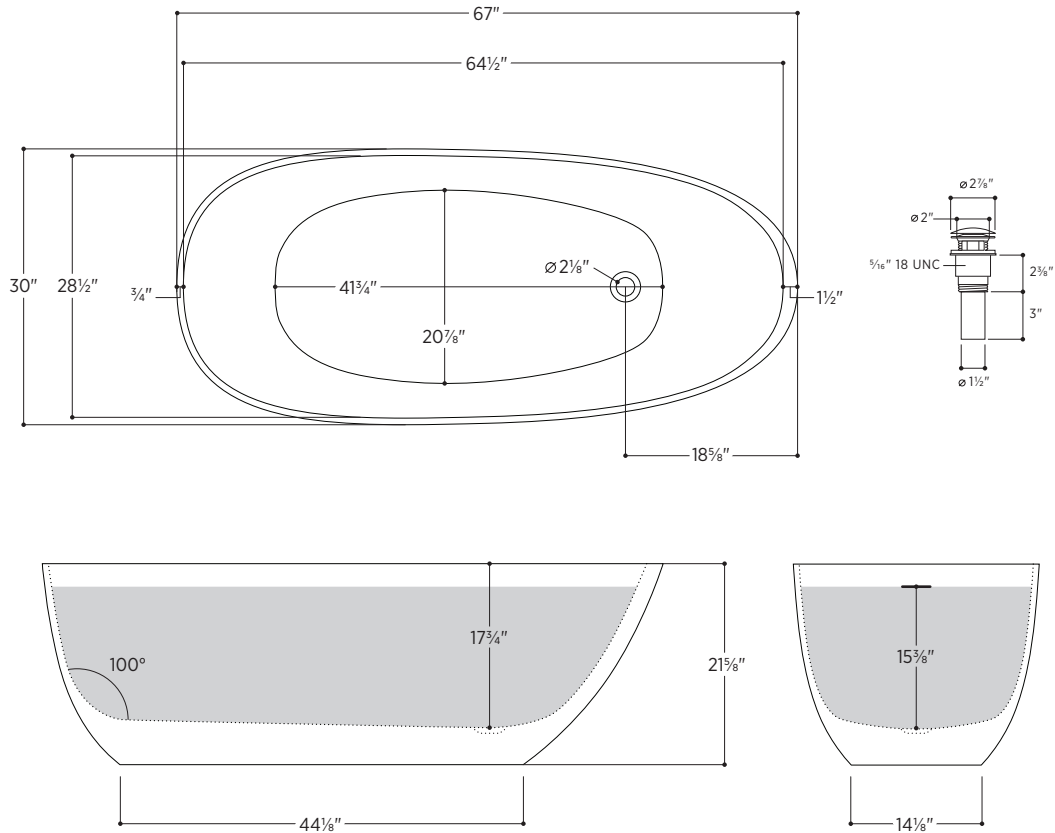

La Toscana by Paini Freestanding Tubs program

Mandia

PLEMDN6730

67" L x 30" W x 21⁵/₈" H

Tub Finish	<input type="radio"/> White Satin
Drain Finish	<input type="radio"/> Polished Chrome
Material	Eco-Lapistone™
Slope of Backrest	100°
Water Depth	15 ³ / ₈ "
Capacity	81G
Weight	301lbs
Shipping Weight	400lbs

Mandia

PLEMDN6730

All measurements are approximate and for comparison only. Please note that these dimensions and specifications are subject to change without notice.

Install this product according to the installation guide. Floor support under bath must provide for a minimum of 995lbs (451kg). Installation may vary. Our products must be installed by certified professionals only and according to our installation guide, as well as federal, provincial/state and local building codes and regulations.