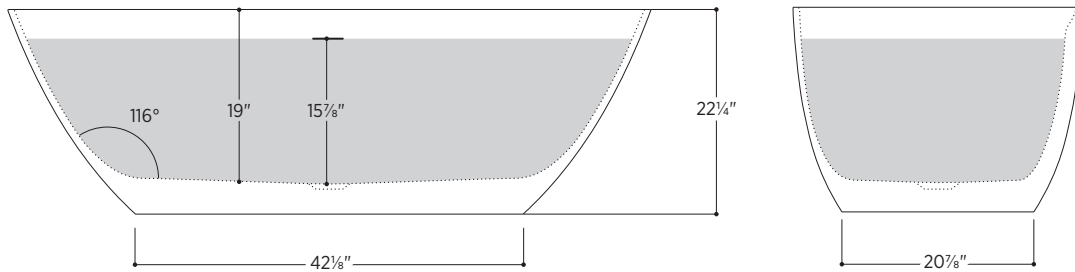

Genova

PLEGNV7032

All measurements are approximate and for comparison only. Please note that these dimensions and specifications are subject to change without notice.

Install this product according to the installation guide. Floor support under bath must provide for a minimum of 995lbs (451kg). Installation may vary. Our products must be installed by certified professionals only and according to our installation guide, as well as federal, provincial/state and local building codes and regulations.

Codes/Standards Applicable:
Meets or exceeds ANSI/ASME standard Z124.1.2
and CAN/CSA B 45 requirements
IAPMO/UPC/cUPC

5 Year Warranty for Residential Use