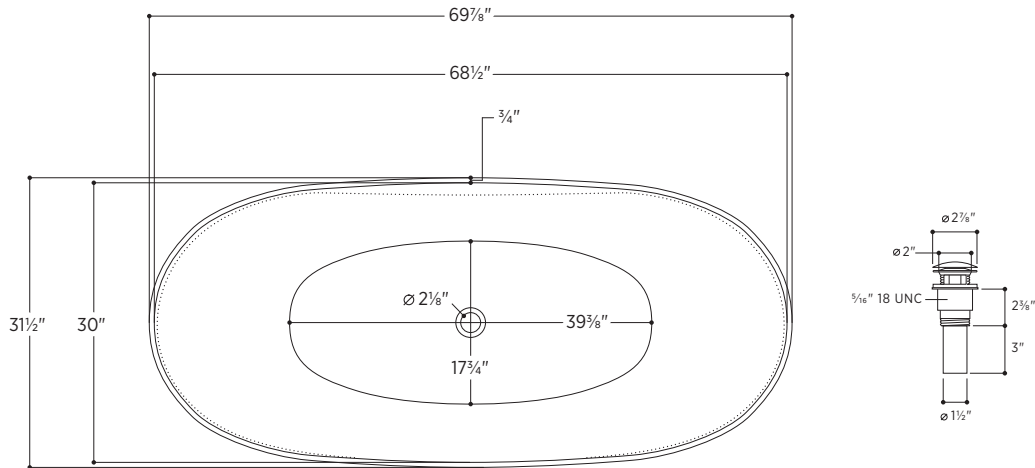

## Genova

PLEGNV7032

69 $\frac{7}{8}$ " L x 31 $\frac{1}{2}$ " W x 22 $\frac{1}{4}$ " H

Tub Finish	<input type="radio"/> White Satin
	<input checked="" type="radio"/> White Satin with Soft Touch Matte Black Exterior
Drain Finish	<input type="radio"/> Polished Chrome
Material	Eco-Lapistone™
Slope of Backrest	116°
Water Depth	15 $\frac{7}{8}$ "
Capacity	84G
Weight	231.5lbs
Shipping Weight	331lbs

# Genova

PLEGNV7032

All measurements are approximate and for comparison only. Please note that these dimensions and specifications are subject to change without notice.

Install this product according to the installation guide. Floor support under bath must provide for a minimum of 995lbs (451kg). Installation may vary. Our products must be installed by certified professionals only and according to our installation guide, as well as federal, provincial/state and local building codes and regulations.