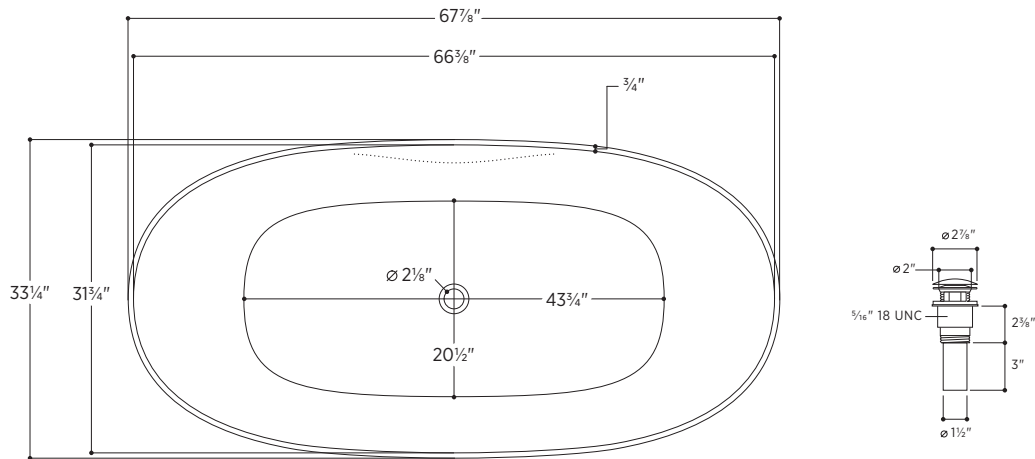

La Toscana by Paini Freestanding Tubs program

Alessandria

PLEALA6833

67⁷/₈" L x 33¹/₄" W x 26¹/₈" H

Tub Finish	<input type="radio"/> White Satin
Drain Finish	<input type="radio"/> Polished Chrome
Material	Eco-Lapistone™
Slope of Backrest	115°
Water Depth	16 ¹ / ₂ "
Capacity	88G
Weight	265lbs
Shipping Weight	371lbs

Alessandria

PLEALA6833

All measurements are approximate and for comparison only. Please note that these dimensions and specifications are subject to change without notice.

Install this product according to the installation guide. Floor support under bath must provide for a minimum of 995lbs (451kg). Installation may vary. Our products must be installed by certified professionals only and according to our installation guide, as well as federal, provincial/state and local building codes and regulations.