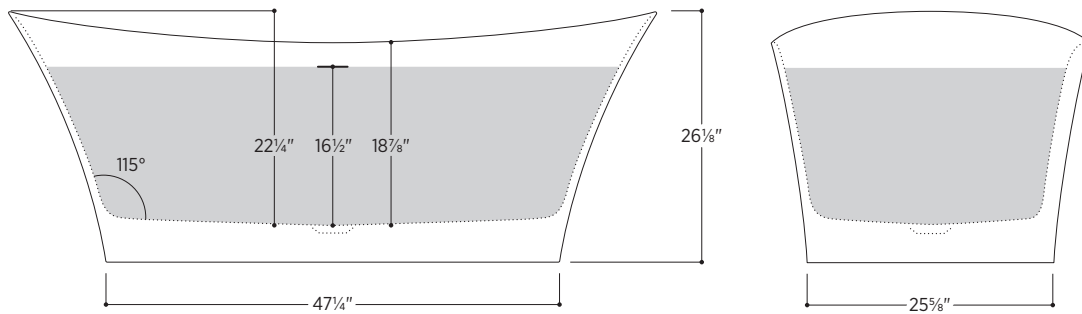

La Toscana by Paini Freestanding Tubs program

Alessandria

PLEALA6833

67⁷/₈" L x 33¹/₄" W x 26¹/₈" H

Tub Finish	<input type="radio"/> White Satin
Drain Finish	<input type="radio"/> Polished Chrome
Material	Eco-Lapistone™
Slope of Backrest	115°
Water Depth	16 ¹ / ₂ "
Capacity	88G
Weight	265lbs
Shipping Weight	371lbs

Alessandria

PLEALA6833

All measurements are approximate and for comparison only. Please note that these dimensions and specifications are subject to change without notice.

Install this product according to the installation guide. Floor support under bath must provide for a minimum of 995lbs (451kg). Installation may vary. Our products must be installed by certified professionals only and according to our installation guide, as well as federal, provincial/state and local building codes and regulations.