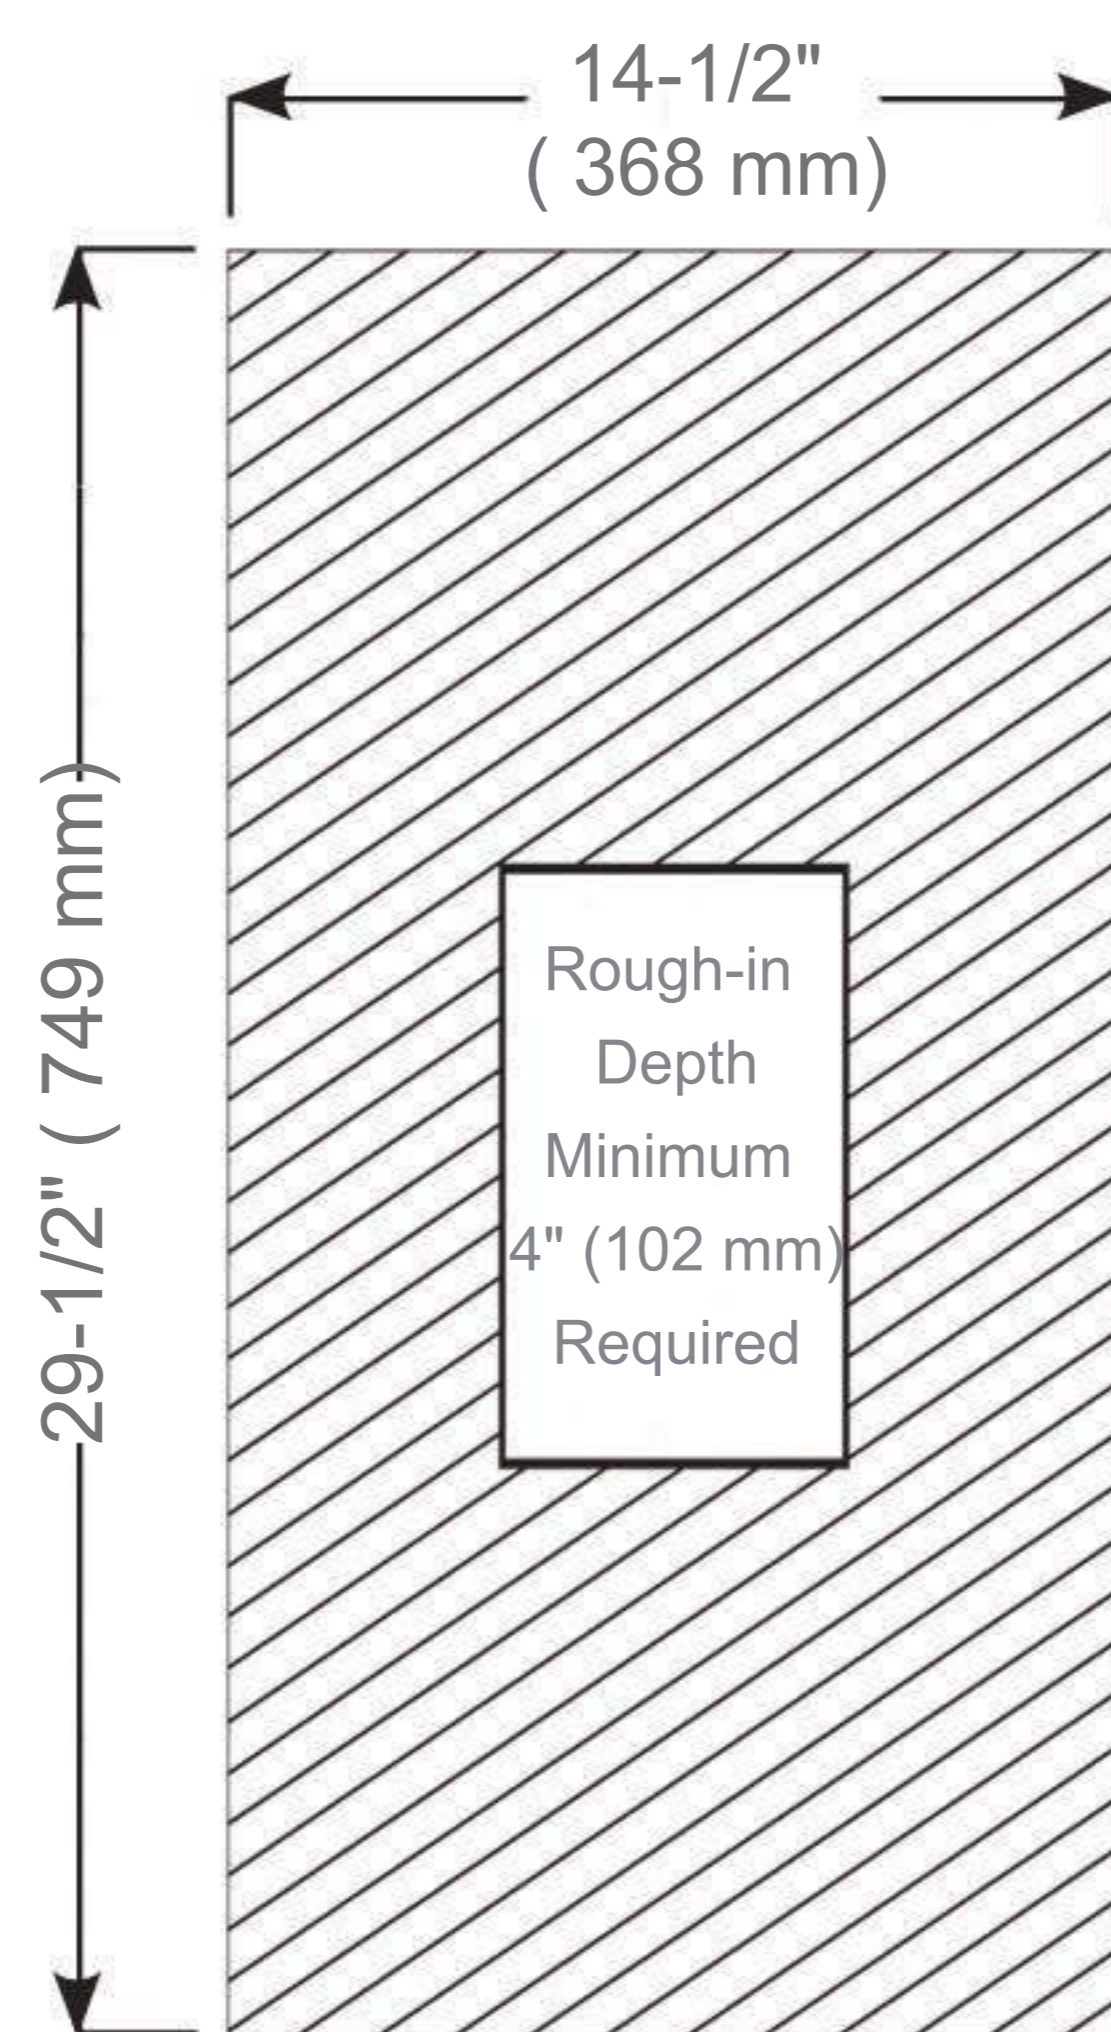

Features

- Mirror cabinet without light
- Mirrored interior with 3 adjustable glass shelves
- Includes installation hardware for recess mounting
- Can be recessed or surface mounted

Construction

- Aluminum body and door frame , grey surface
- 3 mirror design – rear of cabinet and both sides of door
- 2 pieces DTC 155° self-closing hinges

Dimensions

Height: 30" (762 mm)

Width: 15" (381 mm)

Depth: 5" (127 mm) When surface mounted

1" (25 mm) When recessed

Options

- Left or Right hand hinged
- Other widths / heights available

Installation Options

- Recessed Mount - Rough Opening - 29-1/2"H x 14-1/2"W x 4"D
(749 mm H x 368mm W x 102mm D)
- Surface Mount - Surface Mount Kit is included

Cabinet Dimensions

Rough-in Dimensions

Recessed Mount

Surface Mount