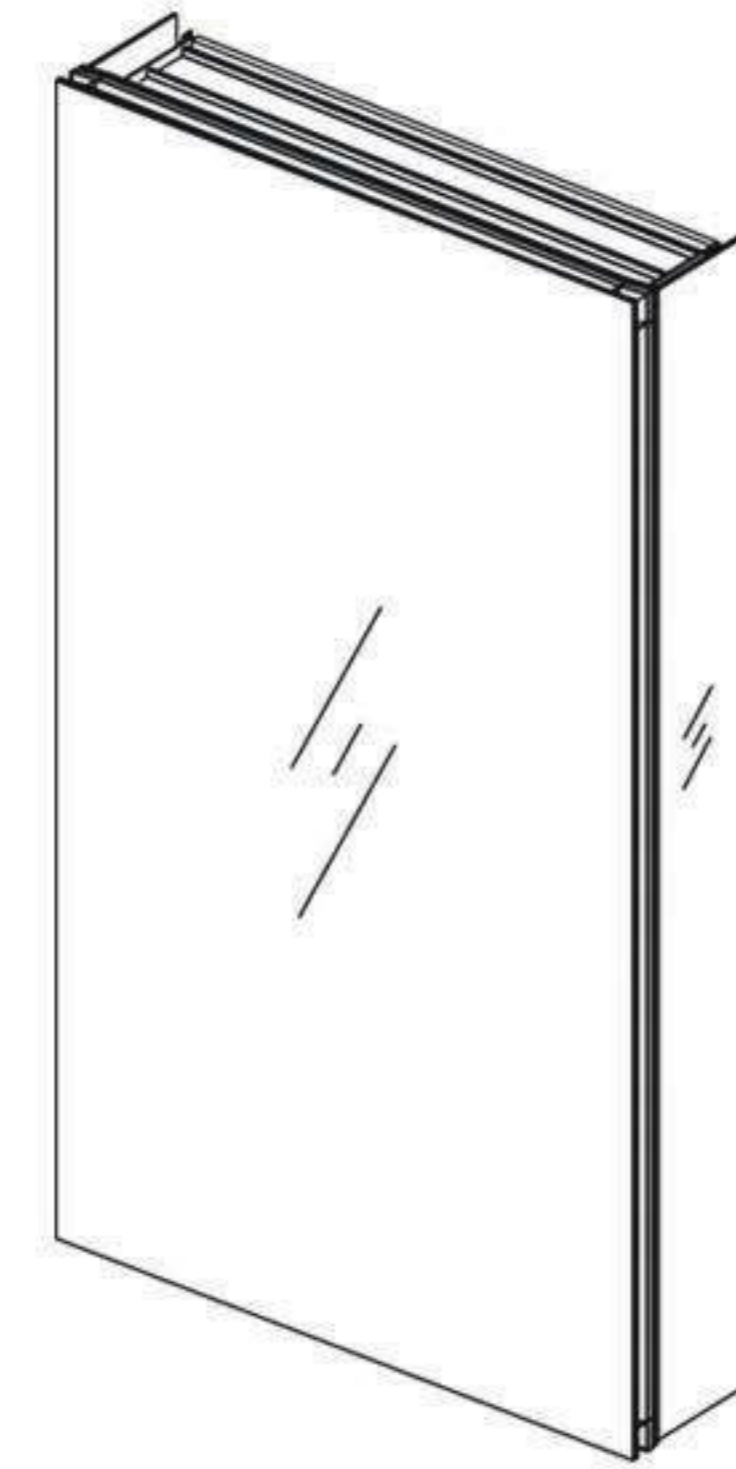

Features

- Mirror cabinet without light
- Mirrored interior with 3 adjustable glass shelves
- Includes installation hardware for recess mounting
- Can be recessed or surface mounted

Construction

- Aluminum body and door frame , grey surface
- 3 mirror design – rear of cabinet and both sides of door
- 2 pieces DTC 155° self-closing hinges

Dimensions

Height: 30" (762 mm)

Width: 15" (381 mm)

Depth: 5" (127 mm) When surface mounted

1" (25 mm) When recessed

Options

- Left or Right hand hinged
- Other widths / heights available

Installation Options

- Recessed Mount - Rough Opening - 29-1/2"H x 14-1/2"W x 4"D
(749 mm H x 368mm W x 102mm D)
- Surface Mount - Surface Mount Kit is included

Cabinet Dimensions

Rough-in Dimensions

Recessed Mount

Surface Mount