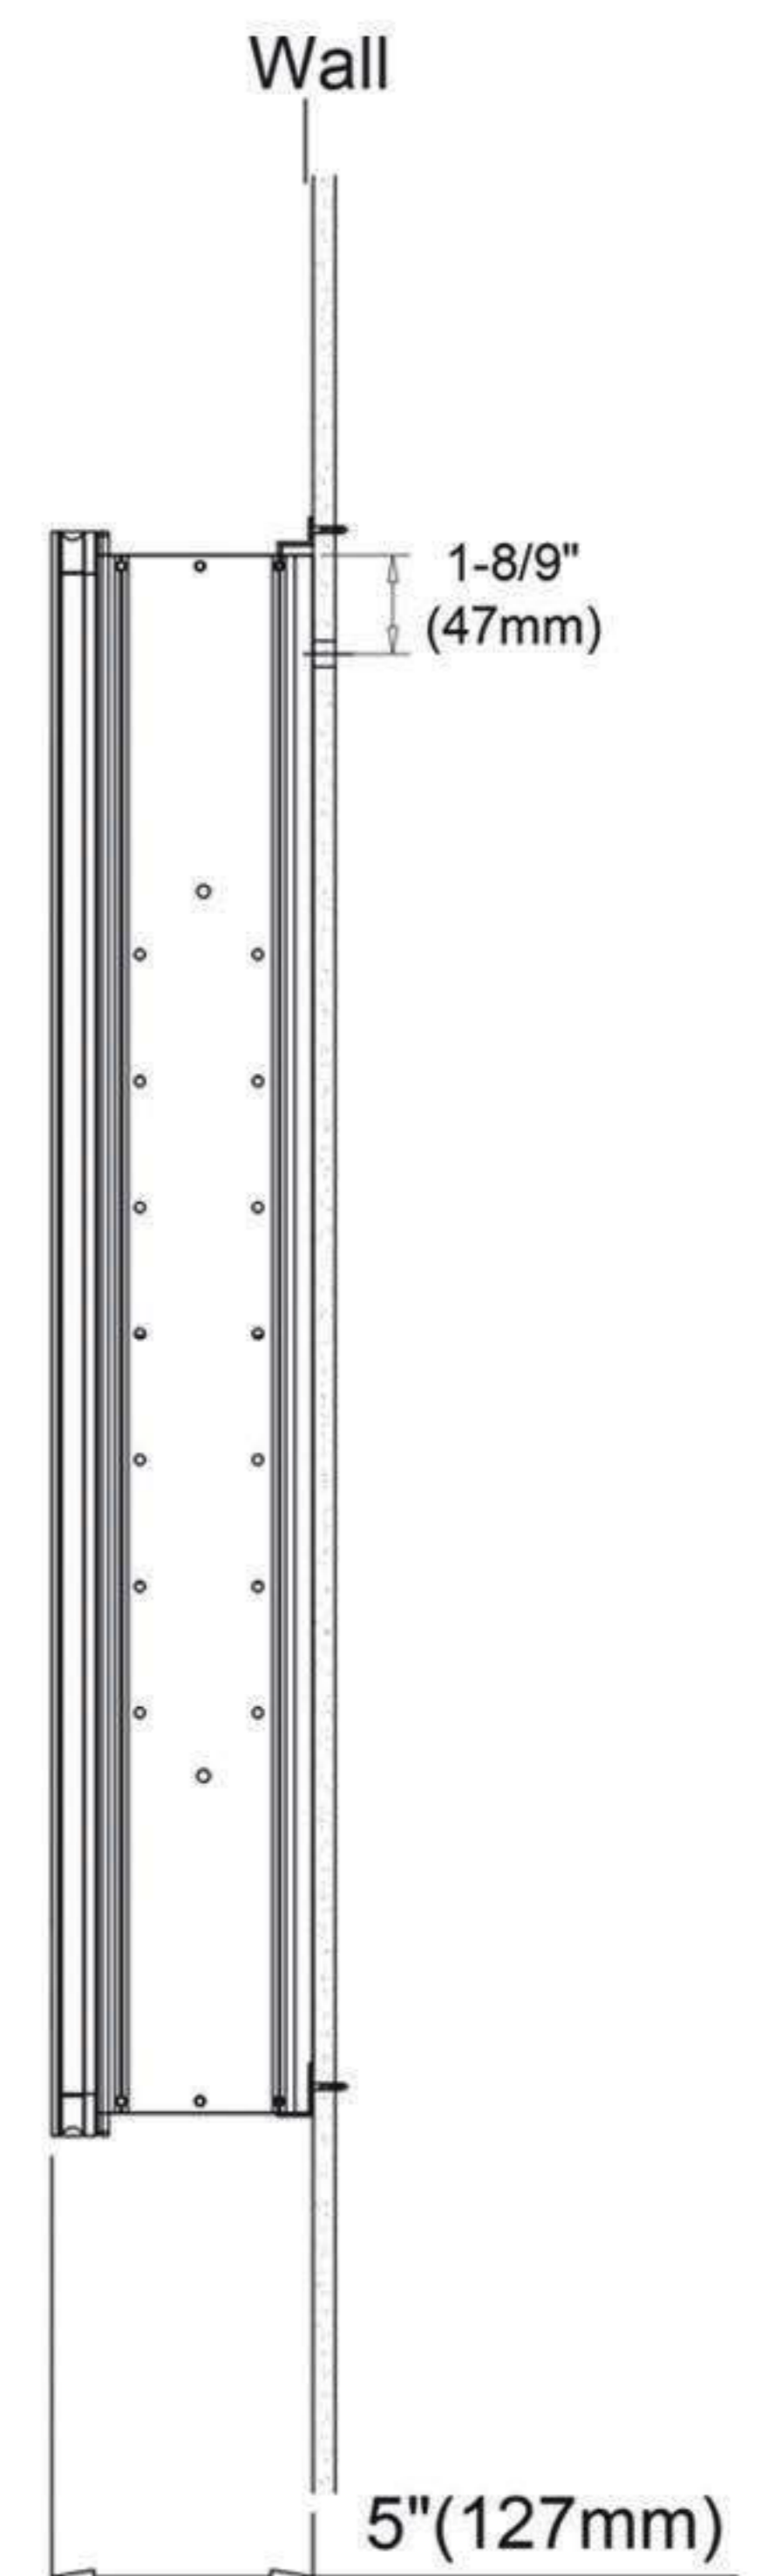

Features

- Mirror cabinet without light
- Mirrored interior with 3 adjustable glass shelves
- Includes installation hardware for recess mounting
- Can be recessed or surface mounted

Construction

- Aluminum body and door frame , grey surface
- 3 mirror design – rear of cabinet and both sides of door
- 2 pieces DTC 155° self-closing hinges

Dimensions

Height: 30" (762 mm)

Width: 15" (381 mm)

Depth: 5" (127 mm) When surface mounted

1" (25 mm) When recessed

Options

- Left or Right hand hinged
- Other widths / heights available

Installation Options

- Recessed Mount - Rough Opening - 29-1/2"H x 14-1/2"W x 4"D
(749 mm H x 368mm W x 102mm D)
- Surface Mount - Surface Mount Kit is included

Cabinet Dimensions

Rough-in Dimensions

Recessed Mount

Surface Mount