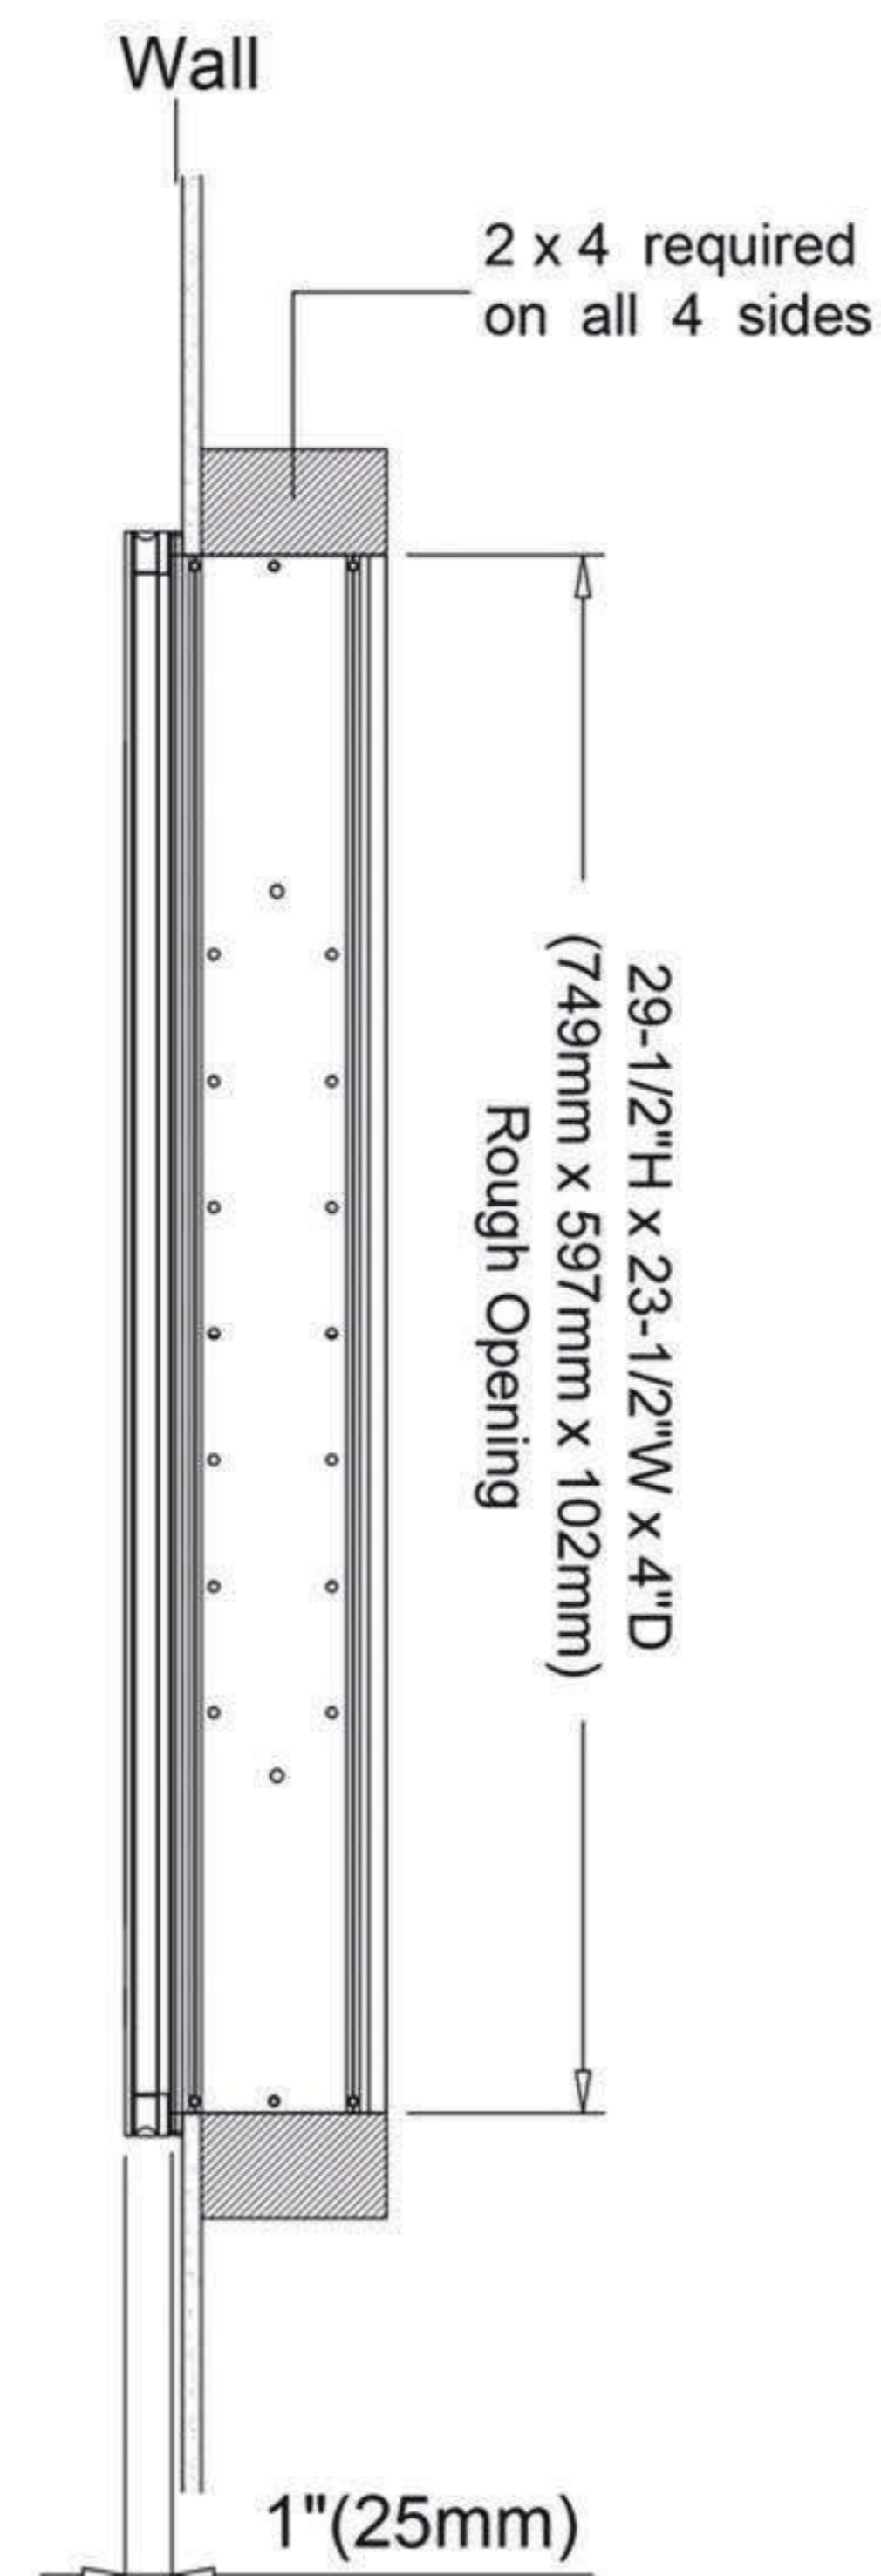

Features

- Mirror cabinet without light
- Mirrored interior with 3 adjustable glass shelves
- Includes installation hardware for recess mounting
- Can be recessed or surface mounted

Construction

- Aluminum body and door frame , grey surface
- 3 mirror design – rear of cabinet and both sides of door
- 2 pieces DTC 155° self-closing hinges

Dimensions

Height: 30" (762 mm)

Width: 15" (381 mm)

Depth: 5" (127 mm) When surface mounted

1" (25 mm) When recessed

Options

- Left or Right hand hinged
- Other widths / heights available

Installation Options

- Recessed Mount - Rough Opening - 29-1/2"H x 14-1/2"W x 4"D
(749 mm H x 368mm W x 102mm D)
- Surface Mount - Surface Mount Kit is included

Cabinet Dimensions

Rough-in Dimensions

Recessed Mount

Surface Mount