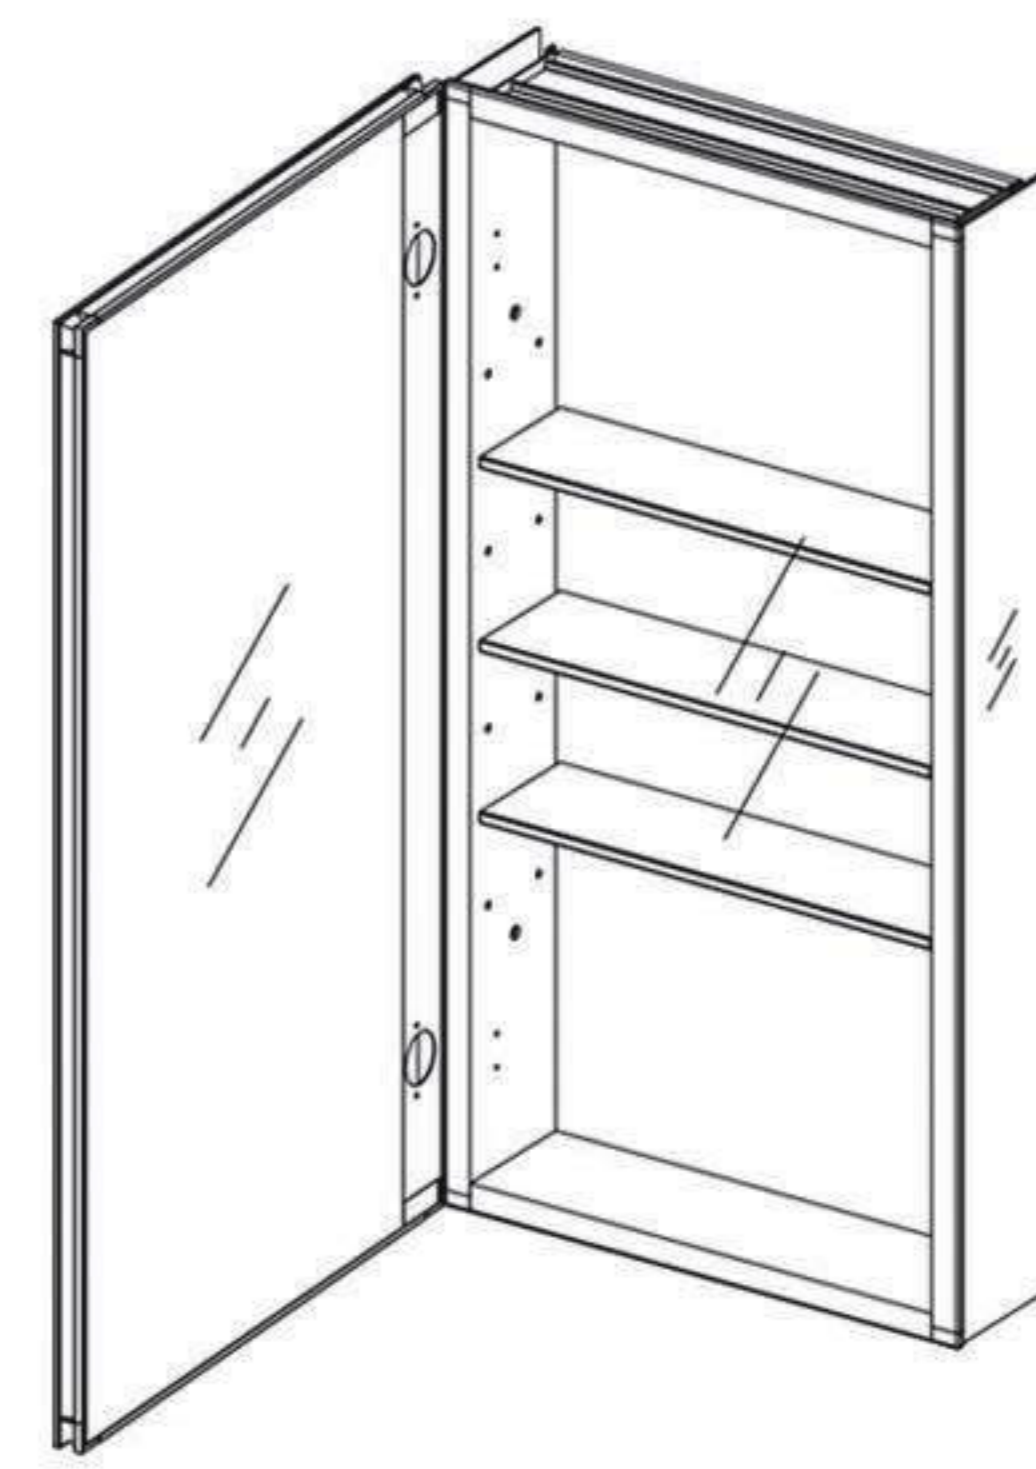

Features

- Mirror cabinet without light
- Mirrored interior with 3 adjustable glass shelves
- Includes installation hardware for recess mounting
- Can be recessed or surface mounted

Construction

- Aluminum body and door frame , grey surface
- 3 mirror design – rear of cabinet and both sides of door
- 2 pieces DTC 155° self-closing hinges

Dimensions

Height: 30" (762 mm)

Width: 15" (381 mm)

Depth: 5" (127 mm) When surface mounted

1" (25 mm) When recessed

Options

- Left or Right hand hinged
- Other widths / heights available

Installation Options

- Recessed Mount - Rough Opening - 29-1/2"H x 14-1/2"W x 4"D
(749 mm H x 368mm W x 102mm D)
- Surface Mount - Surface Mount Kit is included

Cabinet Dimensions

Rough-in Dimensions

Recessed Mount

Surface Mount