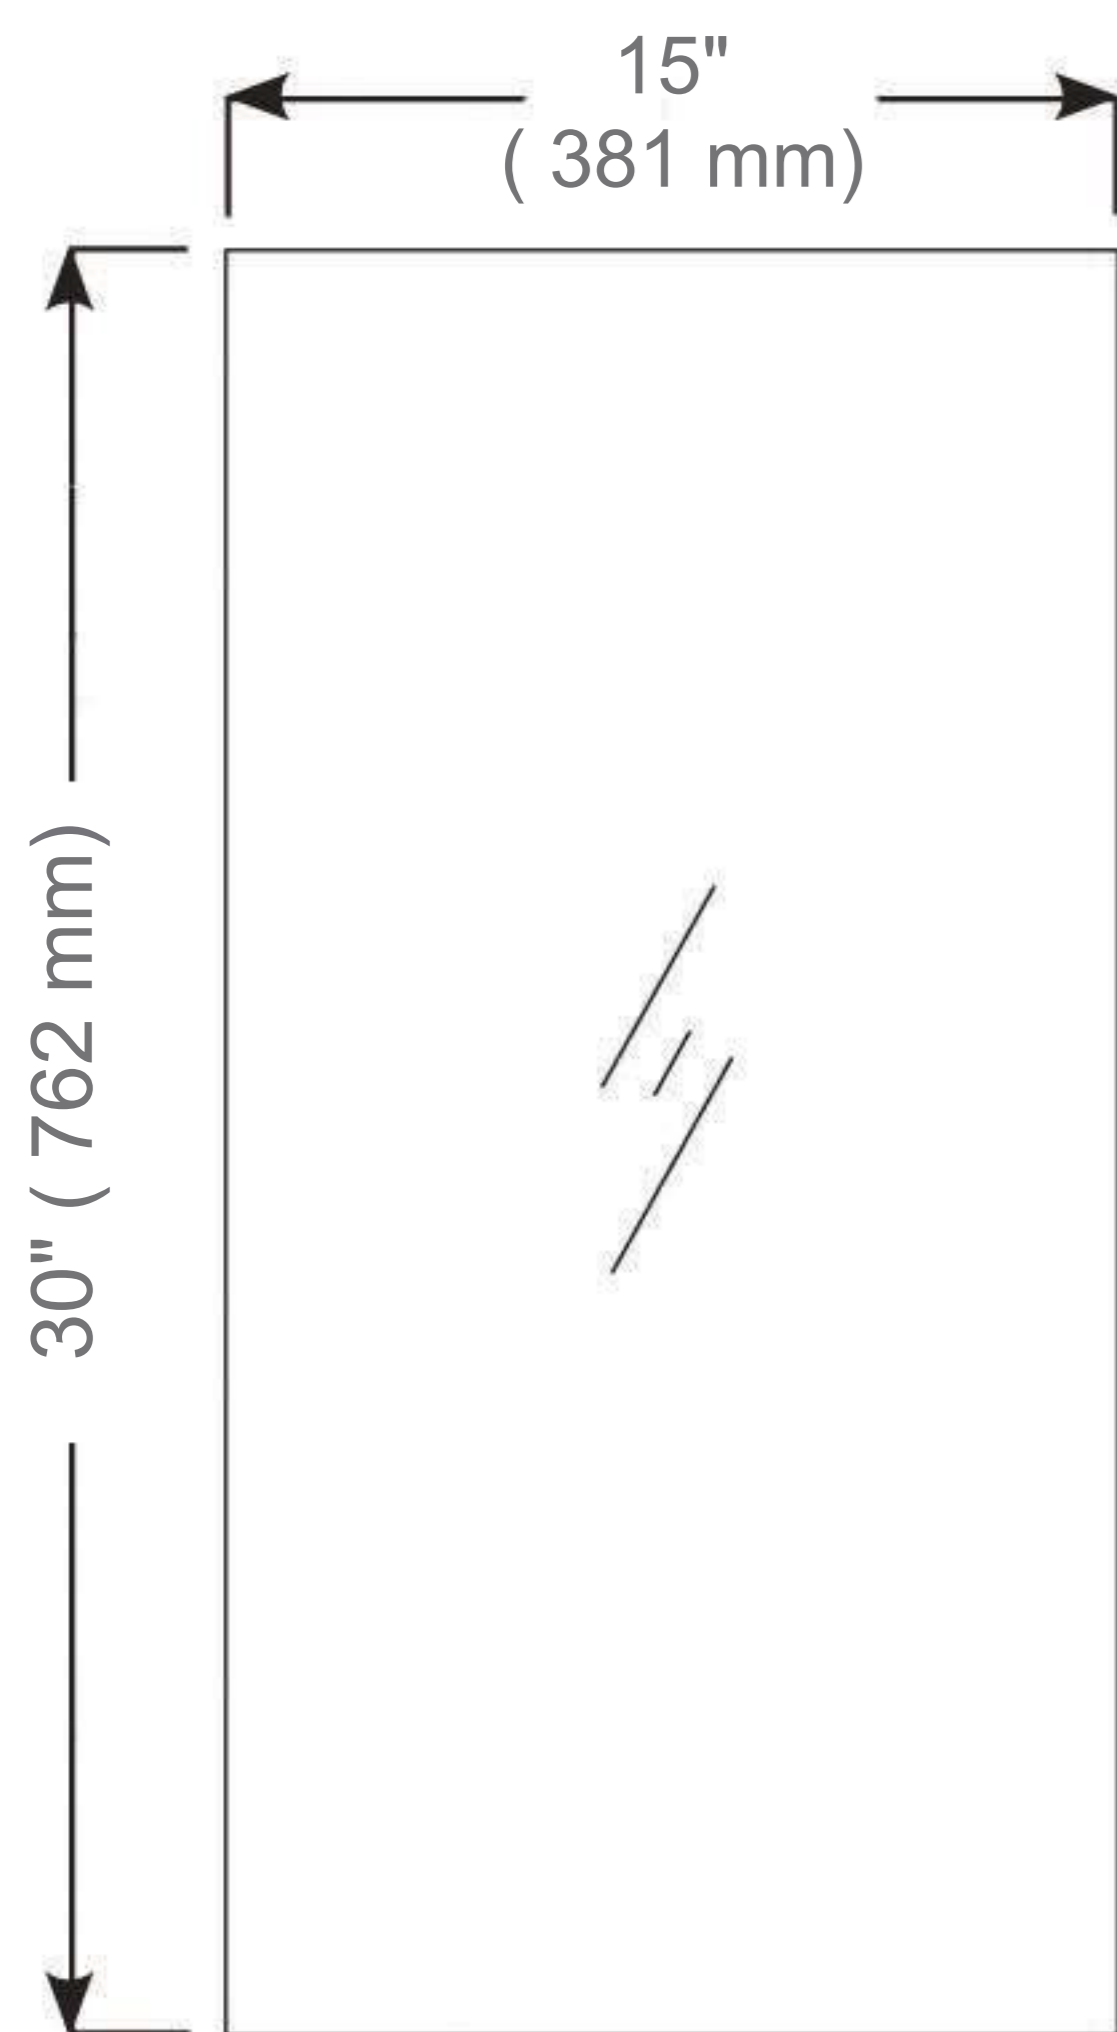

Features

- Mirror cabinet without light
- Mirrored interior with 3 adjustable glass shelves
- Includes installation hardware for recess mounting
- Can be recessed or surface mounted

Construction

- Aluminum body and door frame , grey surface
- 3 mirror design – rear of cabinet and both sides of door
- 2 pieces DTC 155° self-closing hinges

Dimensions

Height: 30" (762 mm)

Width: 15" (381 mm)

Depth: 5" (127 mm) When surface mounted

1" (25 mm) When recessed

Options

- Left or Right hand hinged
- Other widths / heights available

Installation Options

- Recessed Mount - Rough Opening - 29-1/2"H x 14-1/2"W x 4"D
(749 mm H x 368mm W x 102mm D)
- Surface Mount - Surface Mount Kit is included

Cabinet Dimensions

Rough-in Dimensions

Recessed Mount

Surface Mount