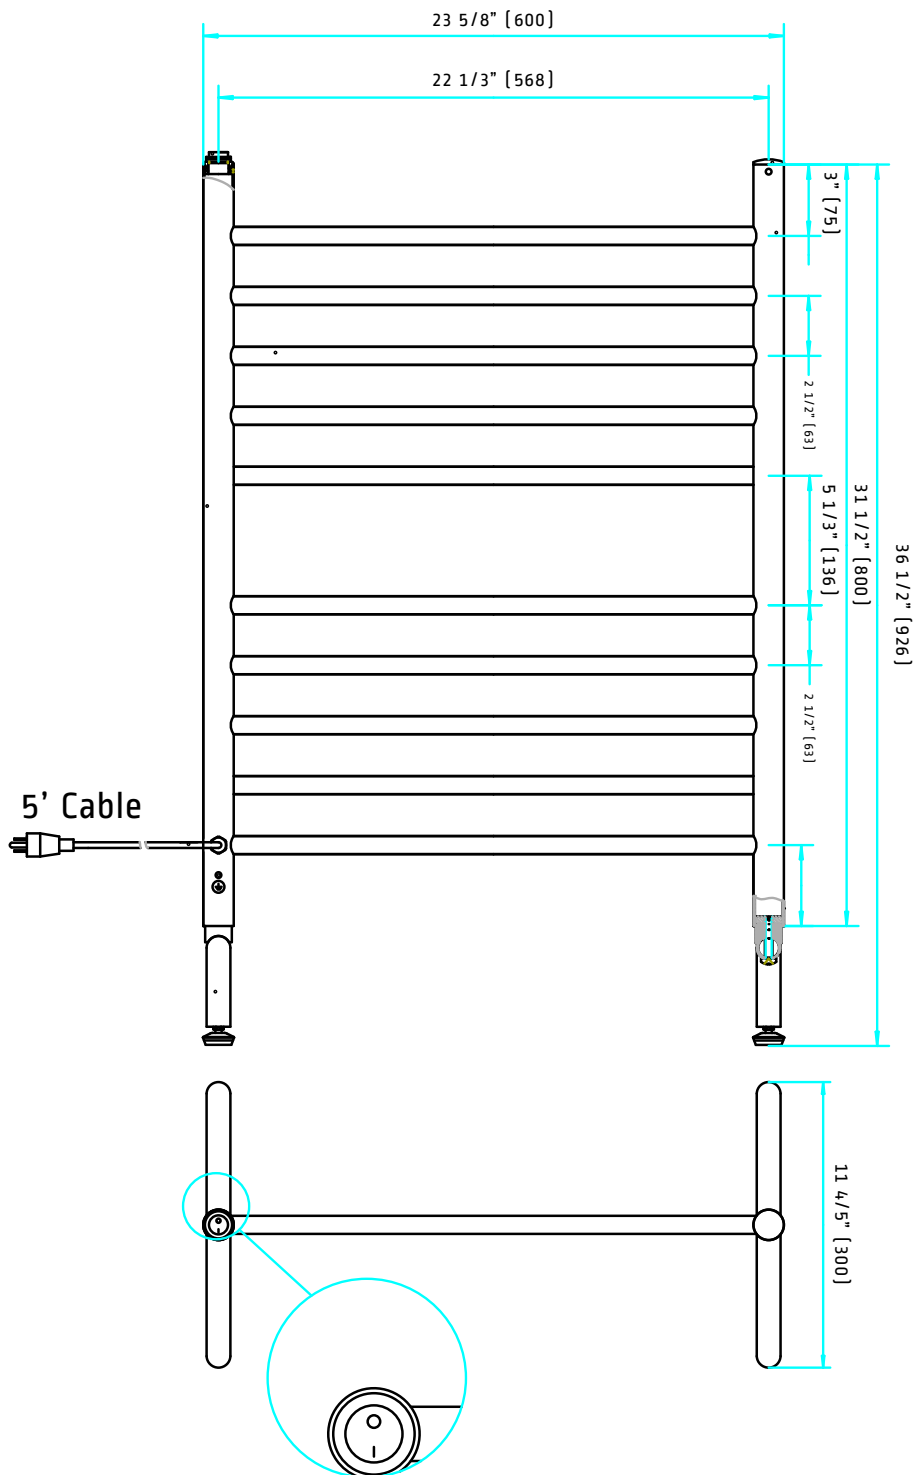

Amba[®]

HEATED TOWEL RACKS

SOLO COLLECTION
MODEL: SAFSP-24 / SAFSB-24
FREESTANDING / PLUG-IN

Dimensions are shown
in inches and (mm)