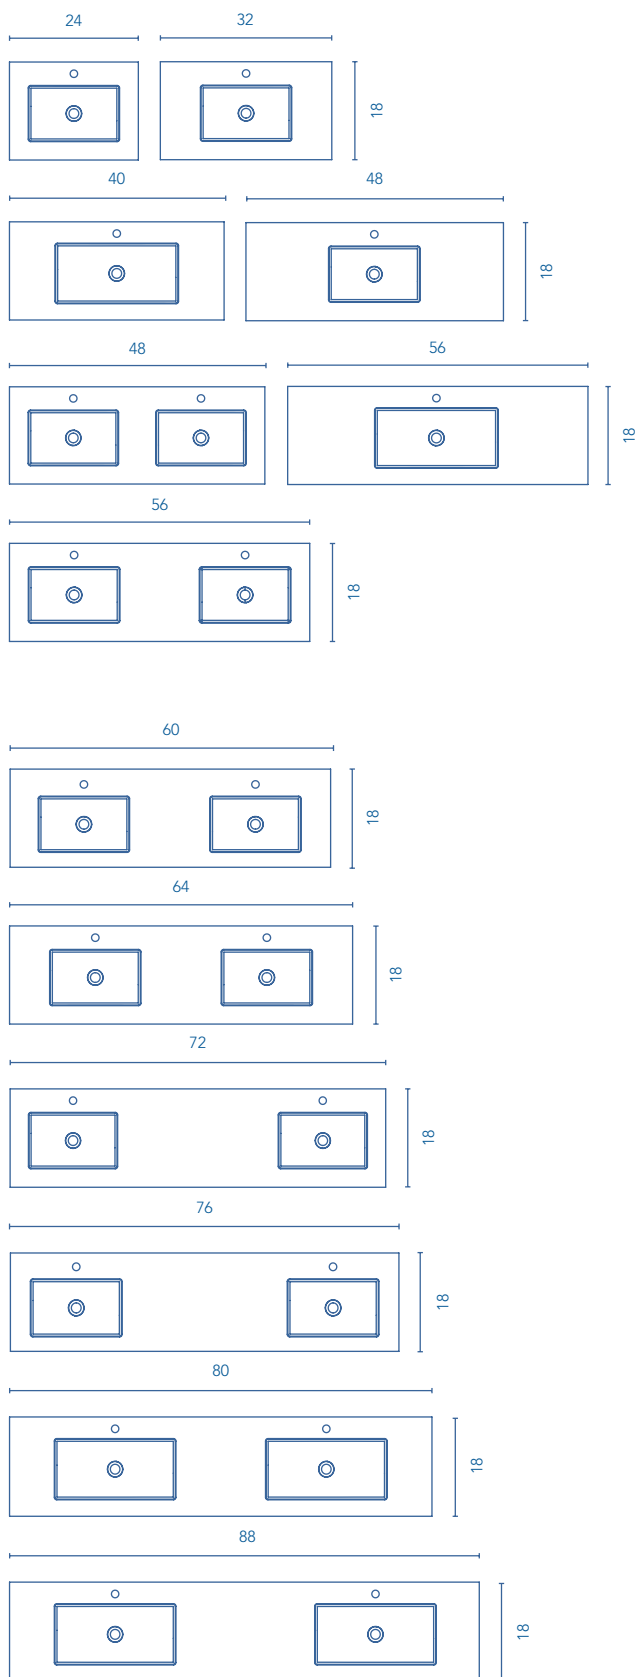

SKY

WASHBASIN

Sky sink

24	1 Bowl
32	1 Bowl
40	1 Bowl
48	1 Bowl
48	2 Bowls
56	1 Bowl
56	2 Bowls
60	2 Bowls
64	2 Bowls
72	2 Bowls
76	2 Bowls
80	2 Bowls
88	2 Bowls

Mineral cover sink
Sink depth: 5 in

MATT WHITE