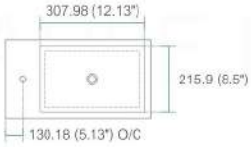

NOTE: DIMENSIONS AND TECHNICAL DETAILS ARE SUBJECT TO CHANGE WITHOUT NOTICE

product code
BSL16SINK
Thickness: 9.53 (0.38")

Dimensions:	width	length	height	depth
inches	16.0"	16.0"	4.0"	3.38"
mm	406.4	406.4	101.6	85.73

product code
BSL18SINK
Thickness: 9.53 (0.38")

Dimensions:	width	length	height	depth
inches	18.0"	10.25"	4.0"	3.38"
mm	457.2	257.18	101.6	85.73

product code
BSL24SINK
Thickness: 9.53 (0.38")

Dimensions:	width	length	height	depth
inches	23.63"	18.5"	4.0"	4.0"
mm	600.08	469.9	101.6	101.6

product code
BSL30SINK
Thickness: 9.53 (0.38")

Dimensions:	width	length	height	depth
inches	29.5"	18.5"	4.0"	4.0"
mm	749.3	469.9	101.6	101.6

product code
BSL36SINK
Thickness: 9.53 (0.38")

Dimensions:	width	length	height	depth
inches	35.75"	18.5"	4.0"	4.0"
mm	908.05	469.9	101.6	101.6

product code
BSL40SINK
Thickness: 9.53 (0.38")

Dimensions:	width	length	height	depth
inches	39.5"	18.5"	4.0"	4.0"
mm	1003.3	469.9	101.6	101.6

product code
BSL48SINK
Thickness: 9.53 (0.38")

Dimensions:	width	length	height	depth
inches	47.25"	18.5"	4.0"	4.0"
mm	1200.15	469.9	101.6	101.6