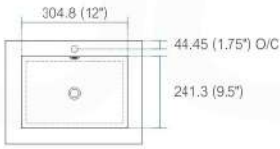

NOTE: DIMENSIONS AND TECHNICAL DETAILS ARE SUBJECT TO CHANGE WITHOUT NOTICE

product code
BSL16SINK
Thickness: 9.53 (0.38")

Dimensions:	width	length	height	depth
inches	16.0"	16.0"	4.0"	3.38"
mm	406.4	406.4	101.6	85.73

product code
BSL18SINK
Thickness: 9.53 (0.38")

Dimensions:	width	length	height	depth
inches	18.0"	10.25"	4.0"	3.38"
mm	457.2	257.18	101.6	85.73

product code
BSL24SINK
Thickness: 9.53 (0.38")

Dimensions:	width	length	height	depth
inches	23.63"	18.5"	4.0"	4.0"
mm	600.08	469.9	101.6	101.6

product code
BSL30SINK
Thickness: 9.53 (0.38")

Dimensions:	width	length	height	depth
inches	29.5"	18.5"	4.0"	4.0"
mm	749.3	469.9	101.6	101.6

product code
BSL36SINK
Thickness: 9.53 (0.38")

Dimensions:	width	length	height	depth
inches	35.75"	18.5"	4.0"	4.0"
mm	908.05	469.9	101.6	101.6

product code
BSL40SINK
Thickness: 9.53 (0.38")

Dimensions:	width	length	height	depth
inches	39.5"	18.5"	4.0"	4.0"
mm	1003.3	469.9	101.6	101.6

product code
BSL48SINK
Thickness: 9.53 (0.38")

Dimensions:	width	length	height	depth
inches	47.25"	18.5"	4.0"	4.0"
mm	1200.15	469.9	101.6	101.6