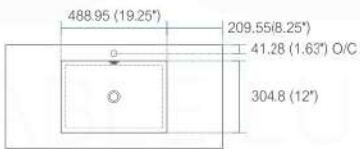

NOTE: DIMENSIONS AND TECHNICAL DETAILS ARE SUBJECT TO CHANGE WITHOUT NOTICE

product code
BSL16SINK
Thickness: 9.53 (0.38")

Dimensions:	width	length	height	depth
inches	16.0"	16.0"	4.0"	3.38"
mm	406.4	406.4	101.6	85.73

product code
BSL18SINK
Thickness: 9.53 (0.38")

Dimensions:	width	length	height	depth
inches	18.0"	10.25"	4.0"	3.38"
mm	457.2	257.18	101.6	85.73

product code
BSL24SINK
Thickness: 9.53 (0.38")

Dimensions:	width	length	height	depth
inches	23.63"	18.5"	4.0"	4.0"
mm	600.08	469.9	101.6	101.6

product code
BSL30SINK
Thickness: 9.53 (0.38")

Dimensions:	width	length	height	depth
inches	29.5"	18.5"	4.0"	4.0"
mm	749.3	469.9	101.6	101.6

product code
BSL36SINK
Thickness: 9.53 (0.38")

Dimensions:	width	length	height	depth
inches	35.75"	18.5"	4.0"	4.0"
mm	908.05	469.9	101.6	101.6

product code
BSL40SINK
Thickness: 9.53 (0.38")

Dimensions:	width	length	height	depth
inches	39.5"	18.5"	4.0"	4.0"
mm	1003.3	469.9	101.6	101.6

product code
BSL48SINK
Thickness: 9.53 (0.38")

Dimensions:	width	length	height	depth
inches	47.25"	18.5"	4.0"	4.0"
mm	1200.15	469.9	101.6	101.6