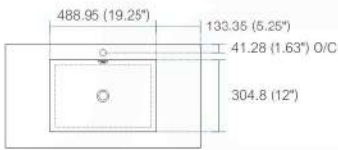

NOTE: DIMENSIONS AND TECHNICAL DETAILS ARE SUBJECT TO CHANGE WITHOUT NOTICE

product code
BSL16SINK
Thickness: 9.53 (0.38")

Dimensions:	width	length	height	depth
inches	16.0"	16.0"	4.0"	3.38"
mm	406.4	406.4	101.6	85.73

product code
BSL18SINK
Thickness: 9.53 (0.38")

Dimensions:	width	length	height	depth
inches	18.0"	10.25"	4.0"	3.38"
mm	457.2	257.18	101.6	85.73

product code
BSL24SINK
Thickness: 9.53 (0.38")

Dimensions:	width	length	height	depth
inches	23.63"	18.5"	4.0"	4.0"
mm	600.08	469.9	101.6	101.6

product code
BSL30SINK
Thickness: 9.53 (0.38")

Dimensions:	width	length	height	depth
inches	29.5"	18.5"	4.0"	4.0"
mm	749.3	469.9	101.6	101.6

product code
BSL36SINK
Thickness: 9.53 (0.38")

Dimensions:	width	length	height	depth
inches	35.75"	18.5"	4.0"	4.0"
mm	908.05	469.9	101.6	101.6

product code
BSL40SINK
Thickness: 9.53 (0.38")

Dimensions:	width	length	height	depth
inches	39.5"	18.5"	4.0"	4.0"
mm	1003.3	469.9	101.6	101.6

product code
BSL48SINK
Thickness: 9.53 (0.38")

Dimensions:	width	length	height	depth
inches	47.25"	18.5"	4.0"	4.0"
mm	1200.15	469.9	101.6	101.6