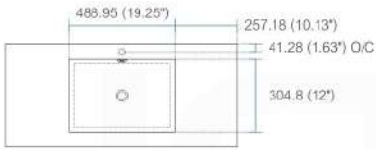

NOTE: DIMENSIONS AND TECHNICAL DETAILS ARE SUBJECT TO CHANGE WITHOUT NOTICE

product code
BSL16SINK
Thickness: 9.53 (0.38")

Dimensions:	width	length	height	depth
inches	16.0"	16.0"	4.0"	3.38"
mm	406.4	406.4	101.6	85.73

product code
BSL18SINK
Thickness: 9.53 (0.38")

Dimensions:	width	length	height	depth
inches	18.0"	10.25"	4.0"	3.38"
mm	457.2	257.18	101.6	85.73

product code
BSL24SINK
Thickness: 9.53 (0.38")

Dimensions:	width	length	height	depth
inches	23.63"	18.5"	4.0"	4.0"
mm	600.08	469.9	101.6	101.6

product code
BSL30SINK
Thickness: 9.53 (0.38")

Dimensions:	width	length	height	depth
inches	29.5"	18.5"	4.0"	4.0"
mm	749.3	469.9	101.6	101.6

product code
BSL36SINK
Thickness: 9.53 (0.38")

Dimensions:	width	length	height	depth
inches	35.75"	18.5"	4.0"	4.0"
mm	908.05	469.9	101.6	101.6

product code
BSL40SINK
Thickness: 9.53 (0.38")

Dimensions:	width	length	height	depth
inches	39.5"	18.5"	4.0"	4.0"
mm	1003.3	469.9	101.6	101.6

product code
BSL48SINK
Thickness: 9.53 (0.38")

Dimensions:	width	length	height	depth
inches	47.25"	18.5"	4.0"	4.0"
mm	1200.15	469.9	101.6	101.6