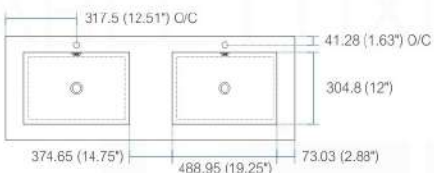

product code
BSL30SINK
Thickness: 9.53 (0.38")

Dimensions:	width	length	height	depth
inches	29.5"	18.5"	4.0"	4.0"
mm	749.3	469.9	101.6	101.6

product code
BSL36SINK
Thickness: 9.53 (0.38")

Dimensions:	width	length	height	depth
inches	35.75"	18.5"	4.0"	4.0"
mm	908.05	469.9	101.6	101.6

product code
BSL40SINK
Thickness: 9.53 (0.38")

Dimensions:	width	length	height	depth
inches	39.5"	18.5"	4.0"	4.0"
mm	1003.3	469.9	101.6	101.6

product code
BSL48SINK
Thickness: 9.53 (0.38")

Dimensions:	width	length	height	depth
inches	47.25"	18.5"	4.0"	4.0"
mm	1200.15	469.9	101.6	101.6

product code
BSL60SSINK
Thickness: 9.53 (0.38")

Dimensions:	width	length	height	depth
inches	59"	18.5"	4.0"	4.0"
mm	1498.6	469.9	101.6	101.6

product code
BSL60DSINK
Thickness: 9.53 (0.38")

Dimensions:	width	length	height	depth
inches	59"	18.5"	4.0"	3.75"
mm	1498.6	469.9	101.6	95.25

product code
BSL72SINK
Thickness: 9.53 (0.38")

Dimensions:	width	length	height	depth
inches	71.63"	18.5"	4.0"	4.0"
mm	1819.28	469.9	101.6	101.6

product code
BSL80SINK
Thickness: 9.53 (0.38")

Dimensions:	width	length	height	depth
inches	79"	18.5"	4.0"	4.0"
mm	2006.6	469.9	101.6	101.6