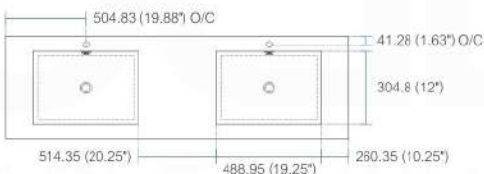

product code
BSL30SINK
Thickness: 9.53 (0.38")

Dimensions:	width	length	height	depth
inches	29.5"	18.5"	4.0"	4.0"
mm	749.3	469.9	101.6	101.6

product code
BSL36SINK
Thickness: 9.53 (0.38")

Dimensions:	width	length	height	depth
inches	35.75"	18.5"	4.0"	4.0"
mm	908.05	469.9	101.6	101.6

product code
BSL40SINK
Thickness: 9.53 (0.38")

Dimensions:	width	length	height	depth
inches	39.5"	18.5"	4.0"	4.0"
mm	1003.3	469.9	101.6	101.6

product code
BSL48SINK
Thickness: 9.53 (0.38")

Dimensions:	width	length	height	depth
inches	47.25"	18.5"	4.0"	4.0"
mm	1200.15	469.9	101.6	101.6

product code
BSL60SSINK
Thickness: 9.53 (0.38")

Dimensions:	width	length	height	depth
inches	59"	18.5"	4.0"	4.0"
mm	1498.6	469.9	101.6	101.6

product code
BSL60DSINK
Thickness: 9.53 (0.38")

Dimensions:	width	length	height	depth
inches	59"	18.5"	4.0"	3.75"
mm	1498.6	469.9	101.6	95.25

product code
BSL72SINK
Thickness: 9.53 (0.38")

Dimensions:	width	length	height	depth
inches	71.63"	18.5"	4.0"	4.0"
mm	1819.28	469.9	101.6	101.6

product code
BSL80SINK
Thickness: 9.53 (0.38")

Dimensions:	width	length	height	depth
inches	79"	18.5"	4.0"	4.0"
mm	2006.6	469.9	101.6	101.6