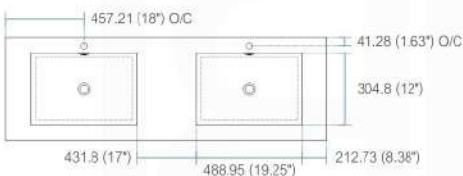

product code
BSL30SINK
Thickness: 9.53 (0.38")

Dimensions:	width	length	height	depth
inches	29.5"	18.5"	4.0"	4.0"
mm	749.3	469.9	101.6	101.6

product code
BSL36SINK
Thickness: 9.53 (0.38")

Dimensions:	width	length	height	depth
inches	35.75"	18.5"	4.0"	4.0"
mm	908.05	469.9	101.6	101.6

product code
BSL40SINK
Thickness: 9.53 (0.38")

Dimensions:	width	length	height	depth
inches	39.5"	18.5"	4.0"	4.0"
mm	1003.3	469.9	101.6	101.6

product code
BSL48SINK
Thickness: 9.53 (0.38")

Dimensions:	width	length	height	depth
inches	47.25"	18.5"	4.0"	4.0"
mm	1200.15	469.9	101.6	101.6

product code
BSL60SSINK
Thickness: 9.53 (0.38")

Dimensions:	width	length	height	depth
inches	59"	18.5"	4.0"	4.0"
mm	1498.6	469.9	101.6	101.6

product code
BSL60DSINK
Thickness: 9.53 (0.38")

Dimensions:	width	length	height	depth
inches	59"	18.5"	4.0"	3.75"
mm	1498.6	469.9	101.6	95.25

product code
BSL72SINK
Thickness: 9.53 (0.38")

Dimensions:	width	length	height	depth
inches	71.63"	18.5"	4.0"	4.0"
mm	1819.28	469.9	101.6	101.6

product code
BSL80SINK
Thickness: 9.53 (0.38")

Dimensions:	width	length	height	depth
inches	79"	18.5"	4.0"	4.0"
mm	2006.6	469.9	101.6	101.6