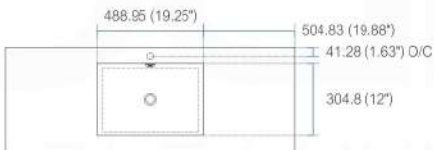

product code
BSL18SINK
Thickness: 9.53 (0.38")

Dimensions:	width	length	height	depth
inches	18.0"	10.25"	4.0"	3.38"
mm	457.2	257.18	101.6	85.73

product code
BSL24SINK
Thickness: 9.53 (0.38")

Dimensions:	width	length	height	depth
inches	23.63"	18.5"	4.0"	4.0"
mm	600.08	469.9	101.6	101.6

product code
BSL30SINK
Thickness: 9.53 (0.38")

Dimensions:	width	length	height	depth
inches	29.5"	18.5"	4.0"	4.0"
mm	749.3	469.9	101.6	101.6

product code
BSL36SINK
Thickness: 9.53 (0.38")

Dimensions:	width	length	height	depth
inches	35.75"	18.5"	4.0"	4.0"
mm	908.05	469.9	101.6	101.6

product code
BSL40SINK
Thickness: 9.53 (0.38")

Dimensions:	width	length	height	depth
inches	39.5"	18.5"	4.0"	4.0"
mm	1003.3	469.9	101.6	101.6

product code
BSL48SINK
Thickness: 9.53 (0.38")

Dimensions:	width	length	height	depth
inches	47.25"	18.5"	4.0"	4.0"
mm	1200.15	469.9	101.6	101.6

product code
BSL60SSINK
Thickness: 9.53 (0.38")

Dimensions:	width	length	height	depth
inches	59"	18.5"	4.0"	4.0"
mm	1498.6	469.9	101.6	101.6

product code
BSL60DSINK
Thickness: 9.53 (0.38")

Dimensions:	width	length	height	depth
inches	59"	18.5"	4.0"	3.75"
mm	1498.6	469.9	101.6	95.25