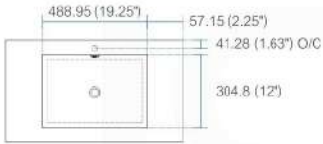

NOTE: DIMENSIONS AND TECHNICAL DETAILS ARE SUBJECT TO CHANGE WITHOUT NOTICE

product code
BSL16SINK
Thickness: 9.53 (0.38")

Dimensions:	width	length	height	depth
inches	16.0"	16.0"	4.0"	3.38"
mm	406.4	406.4	101.6	85.73

product code
BSL18SINK
Thickness: 9.53 (0.38")

Dimensions:	width	length	height	depth
inches	18.0"	10.25"	4.0"	3.38"
mm	457.2	257.18	101.6	85.73

product code
BSL24SINK
Thickness: 9.53 (0.38")

Dimensions:	width	length	height	depth
inches	23.63"	18.5"	4.0"	4.0"
mm	600.08	469.9	101.6	101.6

product code
BSL30SINK
Thickness: 9.53 (0.38")

Dimensions:	width	length	height	depth
inches	29.5"	18.5"	4.0"	4.0"
mm	749.3	469.9	101.6	101.6

product code
BSL36SINK
Thickness: 9.53 (0.38")

Dimensions:	width	length	height	depth
inches	35.75"	18.5"	4.0"	4.0"
mm	908.05	469.9	101.6	101.6

product code
BSL40SINK
Thickness: 9.53 (0.38")

Dimensions:	width	length	height	depth
inches	39.5"	18.5"	4.0"	4.0"
mm	1003.3	469.9	101.6	101.6

product code
BSL48SINK
Thickness: 9.53 (0.38")

Dimensions:	width	length	height	depth
inches	47.25"	18.5"	4.0"	4.0"
mm	1200.15	469.9	101.6	101.6