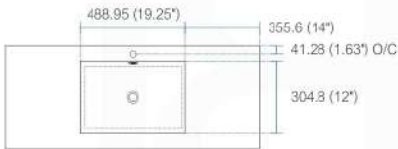

product code
BSL18SINK
Thickness: 9.53 (0.38")

Dimensions:	width	length	height	depth
inches	18.0"	10.25"	4.0"	3.38"
mm	457.2	257.18	101.6	85.73

product code
BSL24SINK
Thickness: 9.53 (0.38")

Dimensions:	width	length	height	depth
inches	23.63"	18.5"	4.0"	4.0"
mm	600.08	469.9	101.6	101.6

product code
BSL30SINK
Thickness: 9.53 (0.38")

Dimensions:	width	length	height	depth
inches	29.5"	18.5"	4.0"	4.0"
mm	749.3	469.9	101.6	101.6

product code
BSL36SINK
Thickness: 9.53 (0.38")

Dimensions:	width	length	height	depth
inches	35.75"	18.5"	4.0"	4.0"
mm	908.05	469.9	101.6	101.6

product code
BSL40SINK
Thickness: 9.53 (0.38")

Dimensions:	width	length	height	depth
inches	39.5"	18.5"	4.0"	4.0"
mm	1003.3	469.9	101.6	101.6

product code
BSL48SINK
Thickness: 9.53 (0.38")

Dimensions:	width	length	height	depth
inches	47.25"	18.5"	4.0"	4.0"
mm	1200.15	469.9	101.6	101.6

product code
BSL60SSINK
Thickness: 9.53 (0.38")

Dimensions:	width	length	height	depth
inches	59"	18.5"	4.0"	4.0"
mm	1498.6	469.9	101.6	101.6

product code
BSL60DSINK
Thickness: 9.53 (0.38")

Dimensions:	width	length	height	depth
inches	59"	18.5"	4.0"	3.75"
mm	1498.6	469.9	101.6	95.25