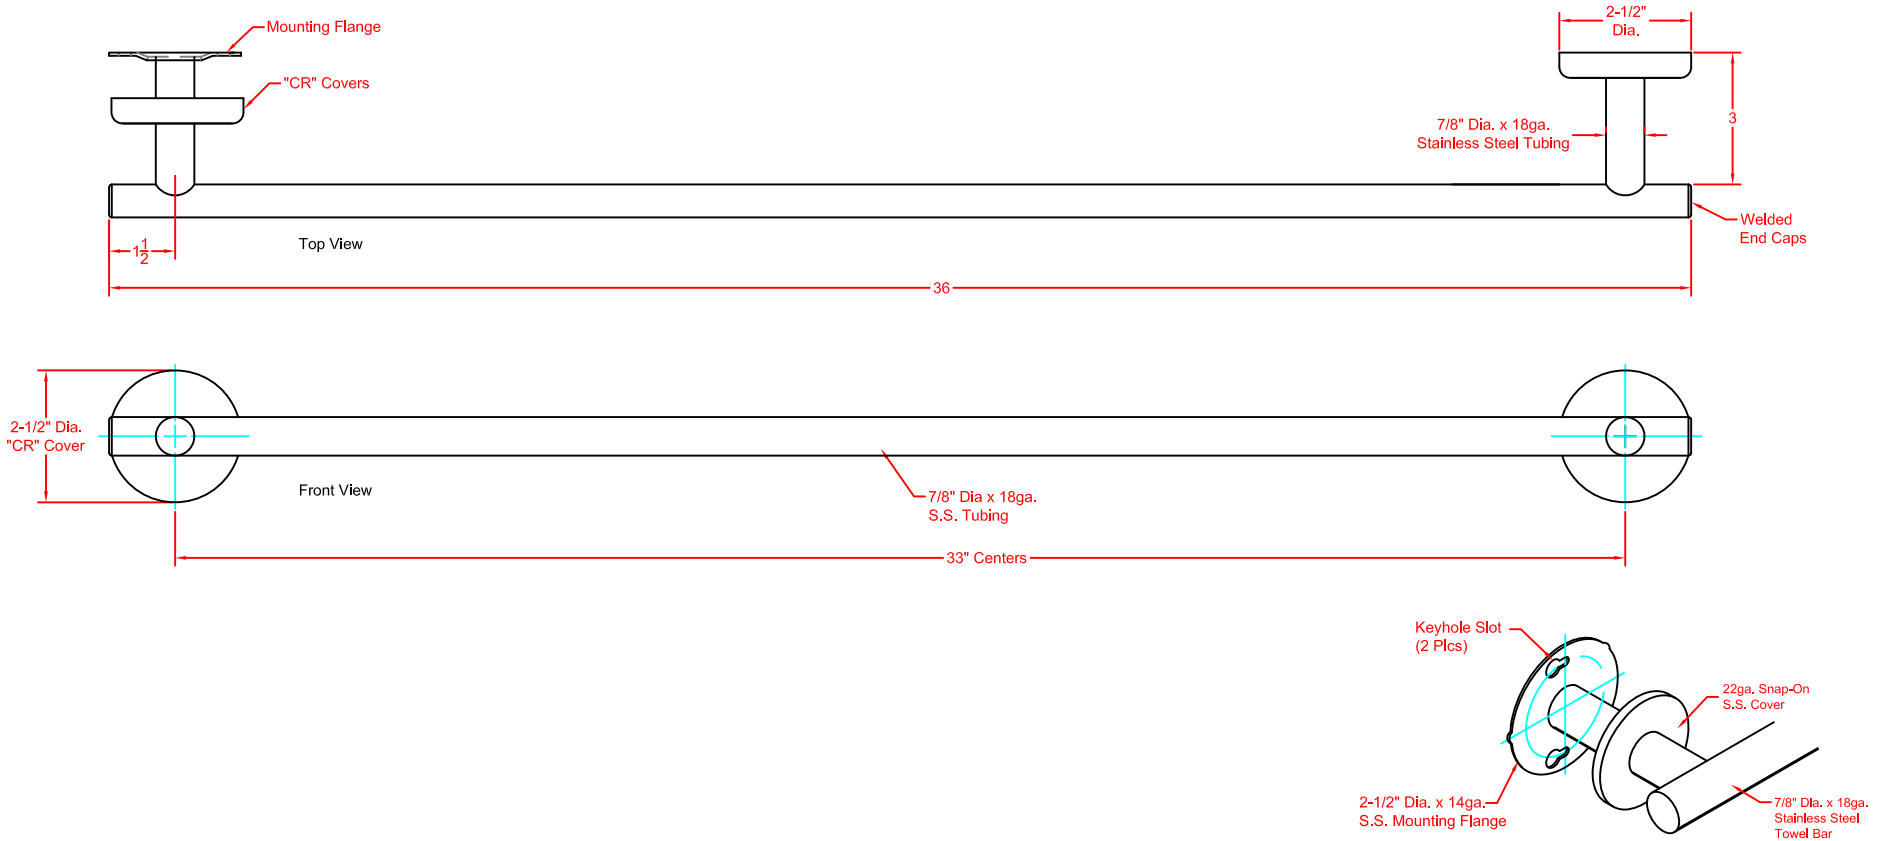

SEACHROME

Description:

711-2036-WT
CORONADO SERIES
36" Towel Bar Set
(White Powder Coat Finish)

Customer:

Customer Part #

06-27-2016

This drawing and the information contained herein is proprietary to Seachrome Corp. and shall not be reproduced, copied or disclosed in whole, or part, or used for manufacturing or for any other purpose without the written permission of Seachrome Corporation.

MATERIALS

Mounting Flange: 2-1/2" Dia., 14ga. Stainless Steel.

Post: 7/8" Dia., 18ga. Stainless Steel.

Concealed Friction Cover: 22ga. Stainless Steel.

Mounting Flange Detail