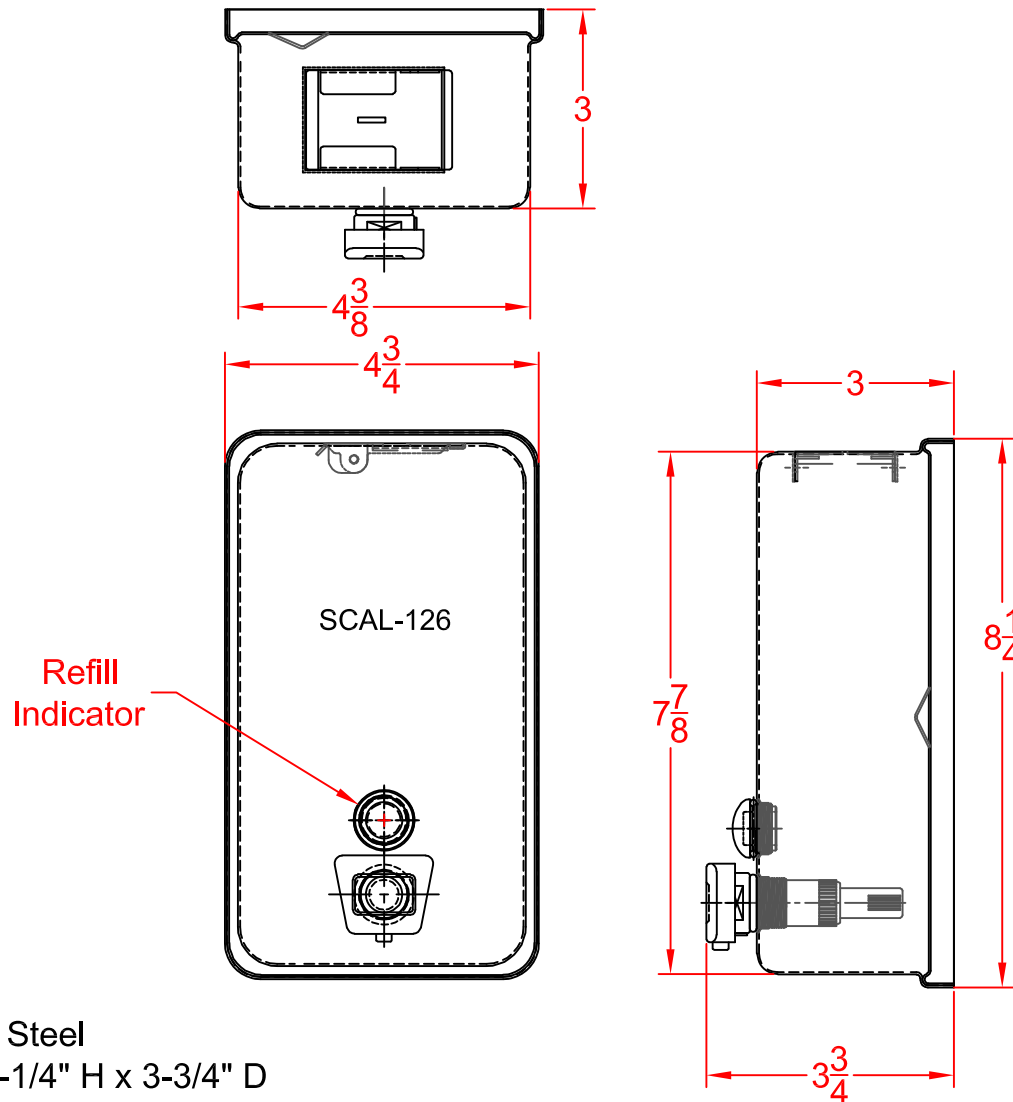

SEACHROME

Description:

SCAL-126
Vertical Wall-Mount Liquid
Soap Dispenser

Customer:

Customer Part #

06-09-2014

This drawing and the information contained herein is proprietary to Seachrome Corp. and shall not be reproduced, copied or disclosed in whole, or part, or used for manufacturing or for any other purpose without the written permission of Seachrome Corporation.

#304 Satin Stainless Steel
Overall: $4\frac{3}{4}$ " W x $8\frac{1}{4}$ " H x $3\frac{3}{4}$ " D
Capacity: 40 Ounces