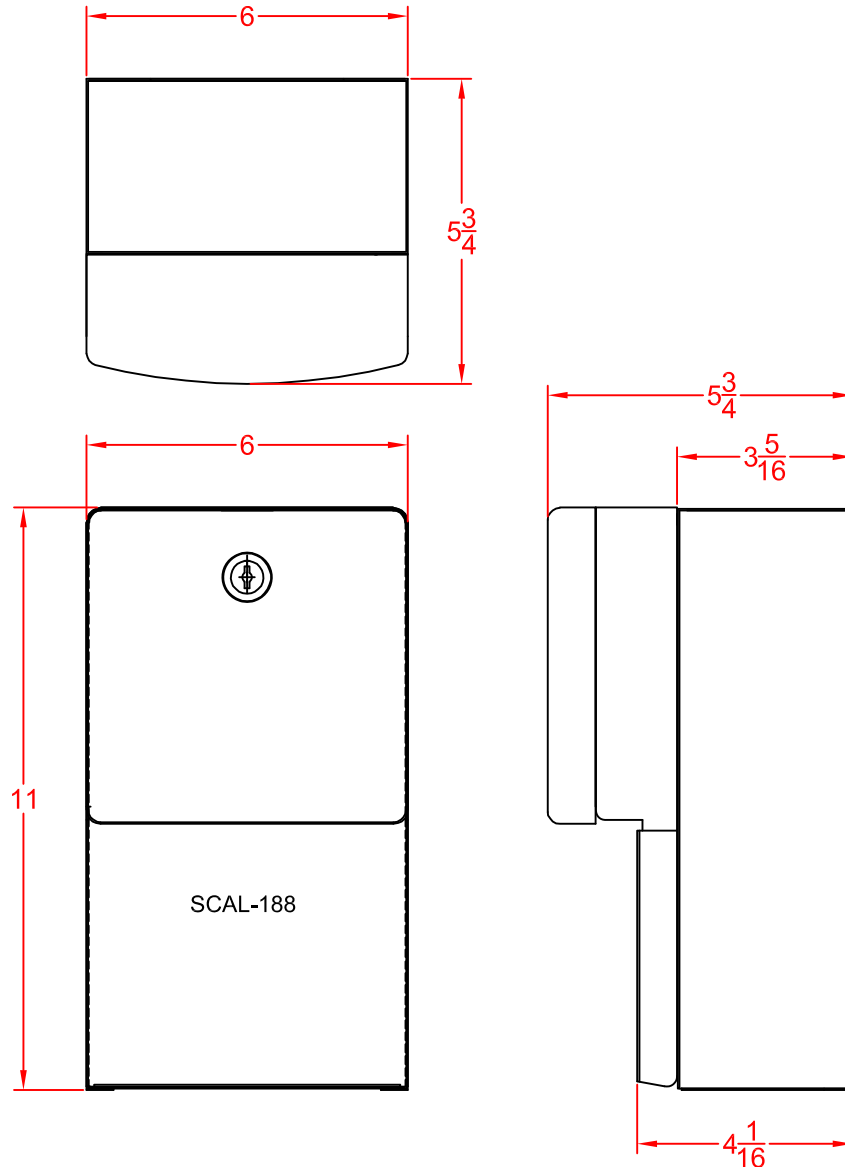

SEACHROME

Description:

SCAL-188
Locking Surface Mount Dual Roll
Toilet Tissue Dispenser

Customer:

Customer Part #

06-09-2014

This drawing and the information contained herein is proprietary to Seachrome Corp. and shall not be reproduced, copied or disclosed in whole, or part, or used for manufacturing or for any other purpose without the written permission of Seachrome Corporation.

#304 Satin Stainless Steel / 2 Plastic Rollers
Auto Drop Down
Overall: 6" Wide x 11" High x 5-3/4" Deep.
Capacity: 2 Standard Toilet Tissue Rolls