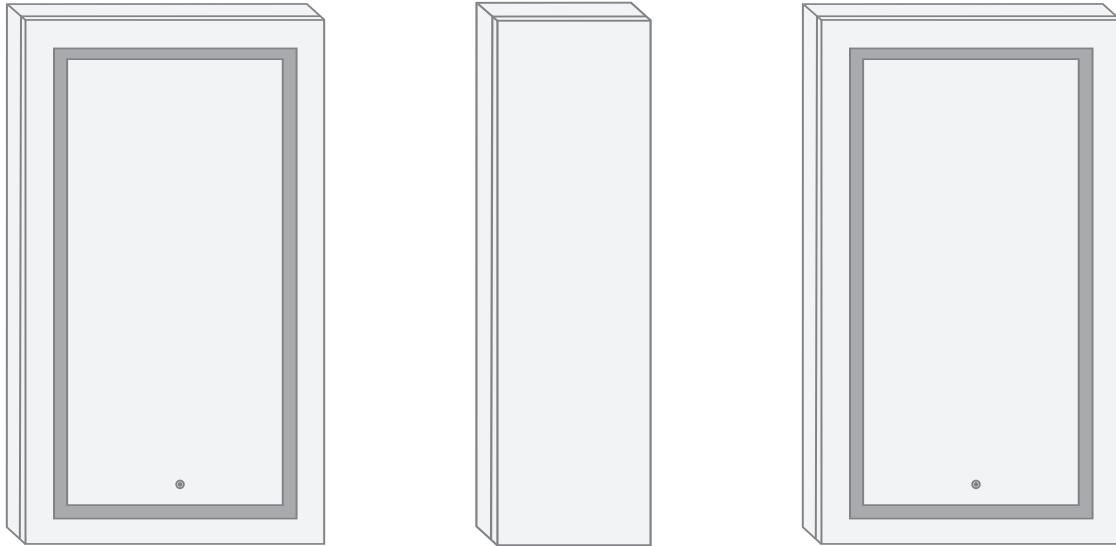

CABINET CONFIGURATION

- Included models in this configuration:
  Cabinet 1 = 2442L   Cabinet 2=2442R   Cabinet 3=1242R