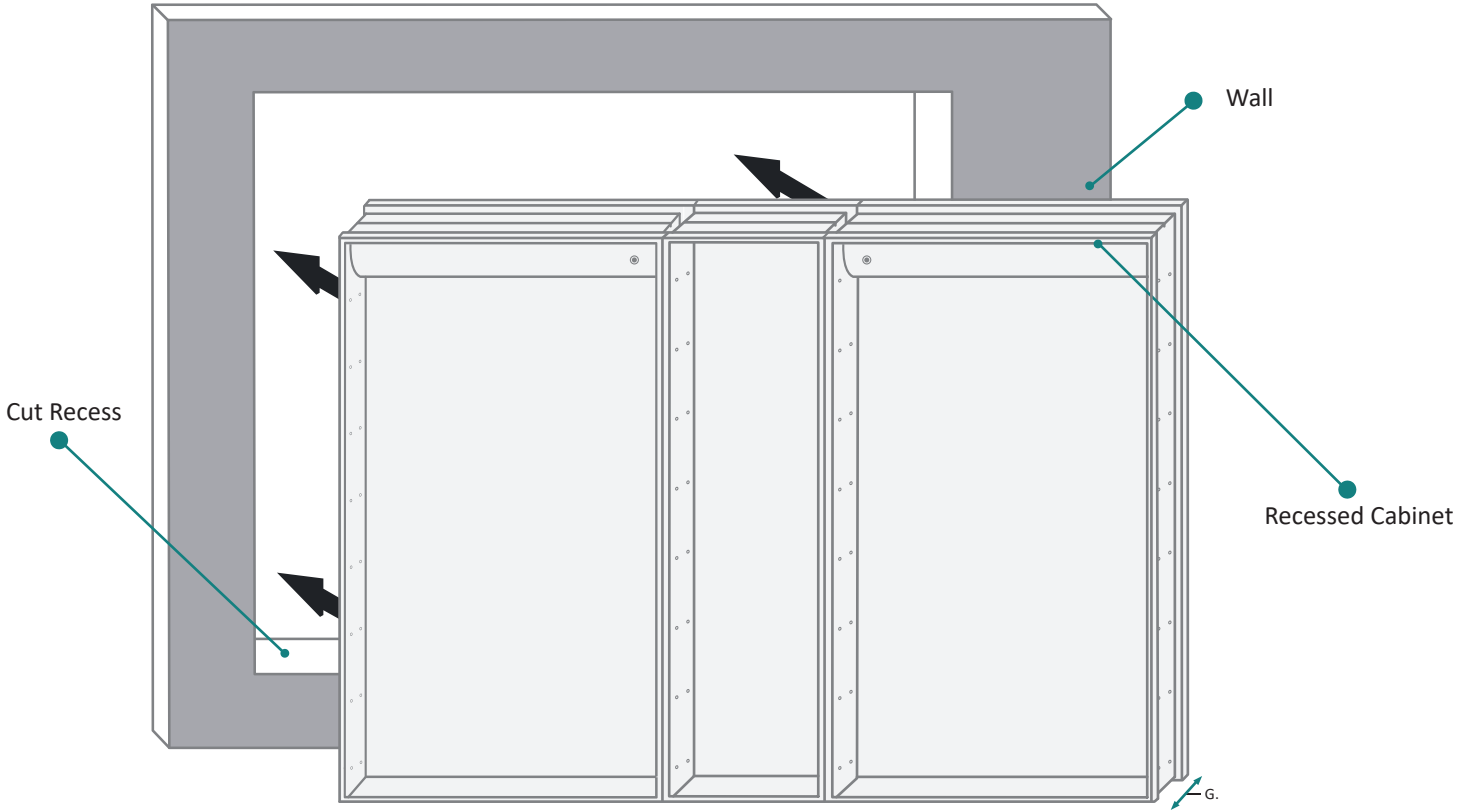

RECESSED MOUNT

FRONT & BACKS

MODEL	A	B	C	D	E	F	G
SVANGE6042DLRR	42	60	24	12	41-1/8	59-1/8	3-1/2

These measurements are for reference, for best results we suggest you measure actual product as small variations in size are possible