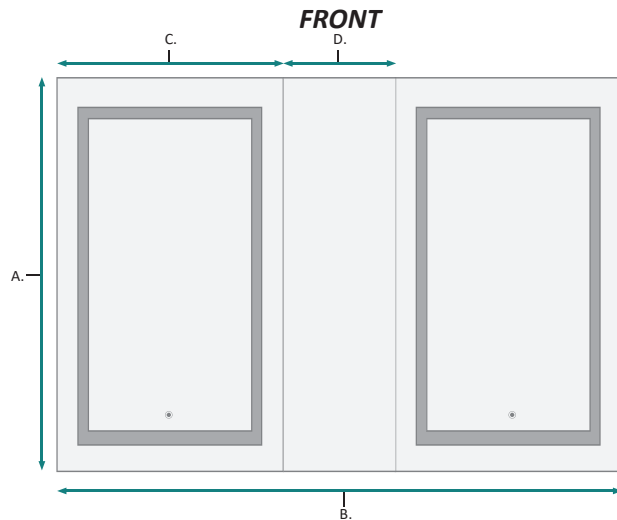

RECESSED MOUNT

FRONT & BACKS

MODEL	A	B	C	D	E	F	G
SVANGE6042DLRR	42	60	24	12	41-1/8	59-1/8	3-1/2

These measurements are for reference, for best results we suggest you measure actual product as small variations in size are possible