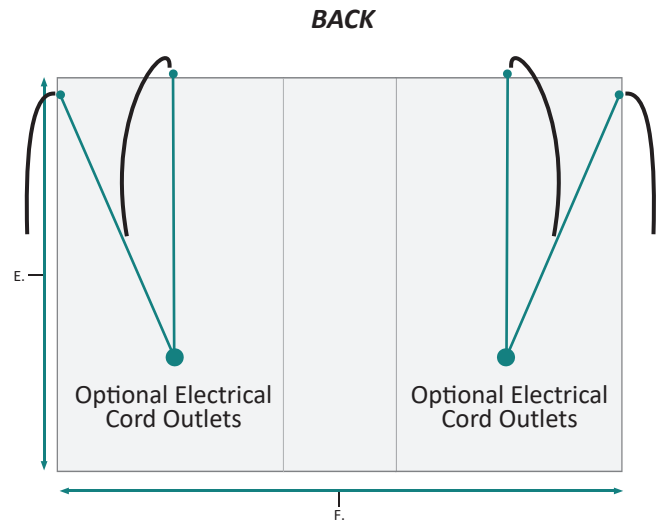

RECESSED MOUNT

FRONT & BACKS

MODEL	A	B	C	D	E	F	G
SVANGE6042DLRR	42	60	24	12	41-1/8	59-1/8	3-1/2

These measurements are for reference, for best results we suggest you measure actual product as small variations in size are possible