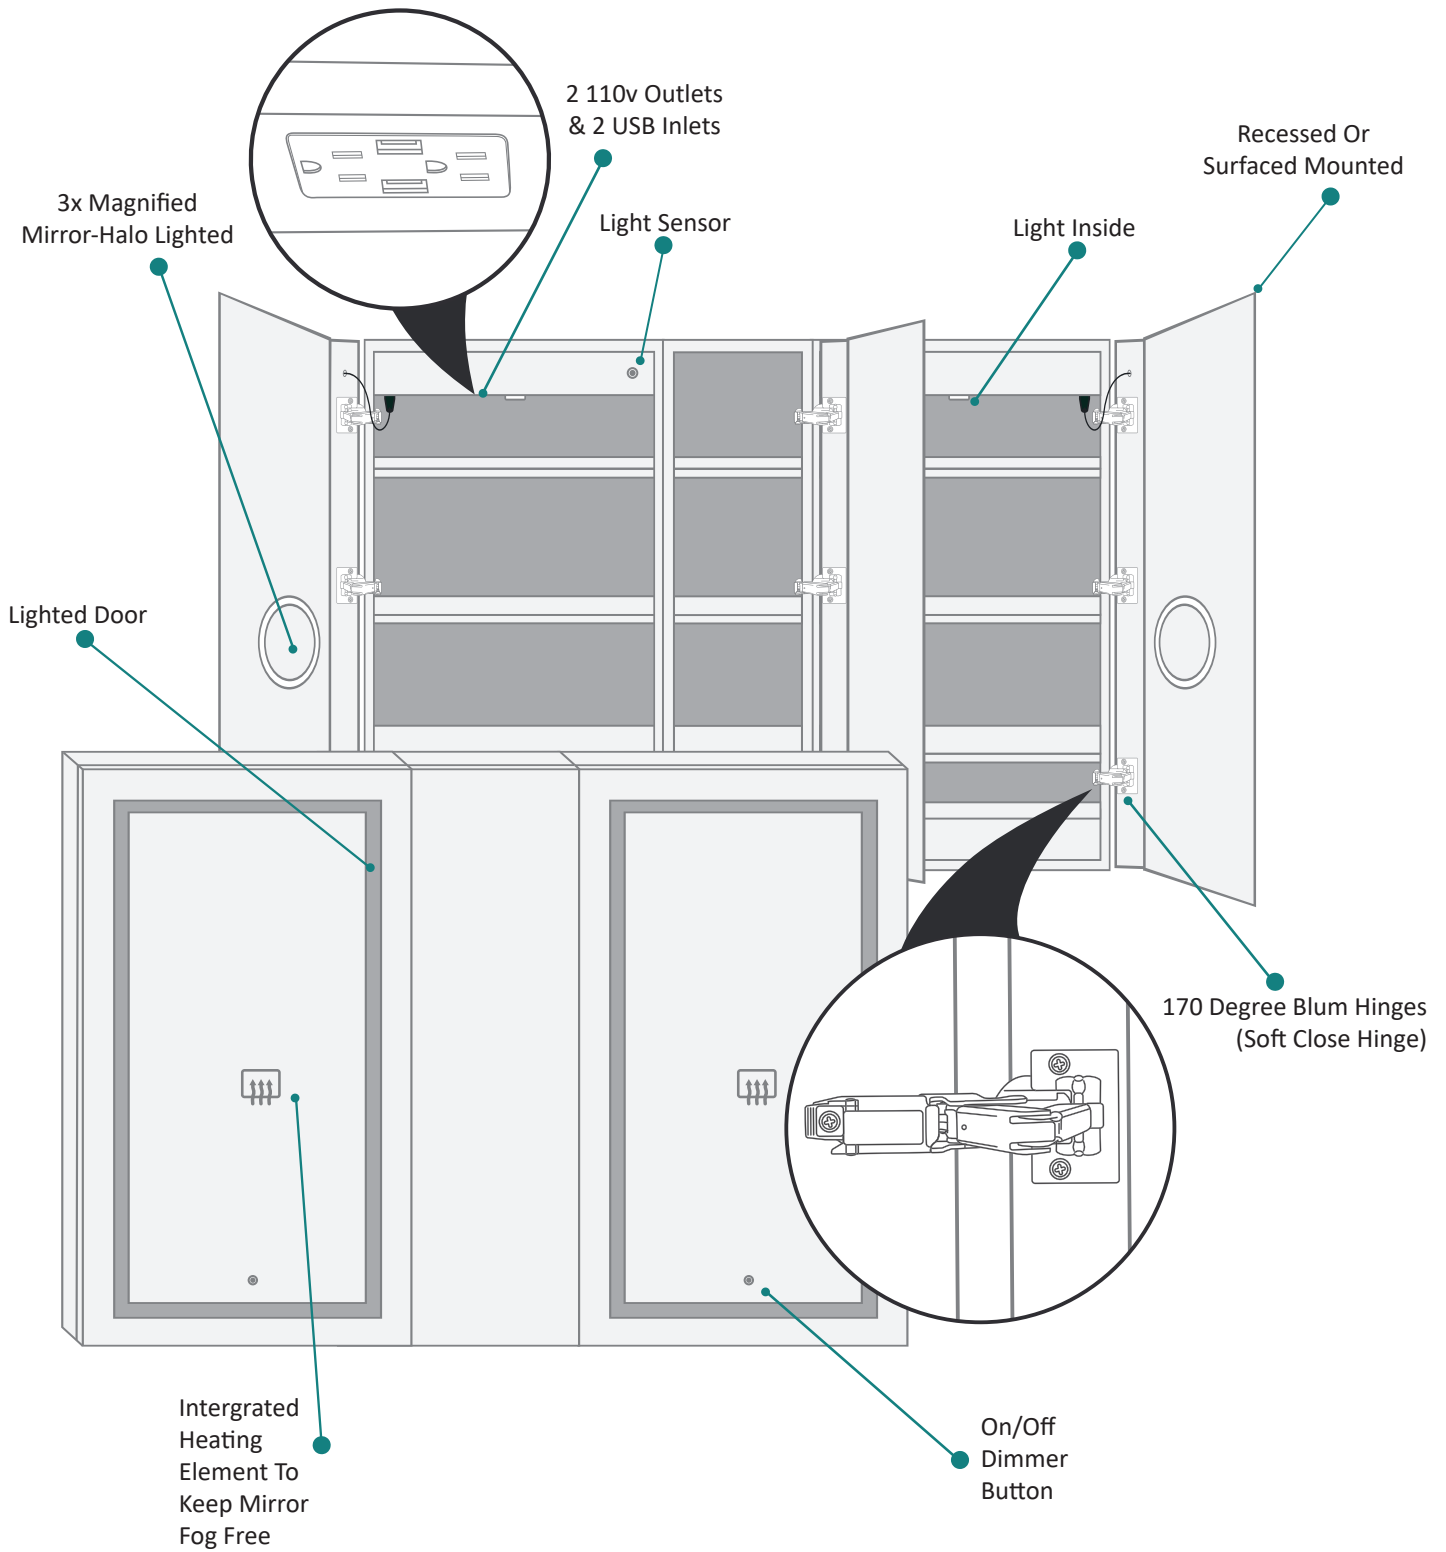

SVANGE 6042DLRR Wall Mirror - Specification Sheet