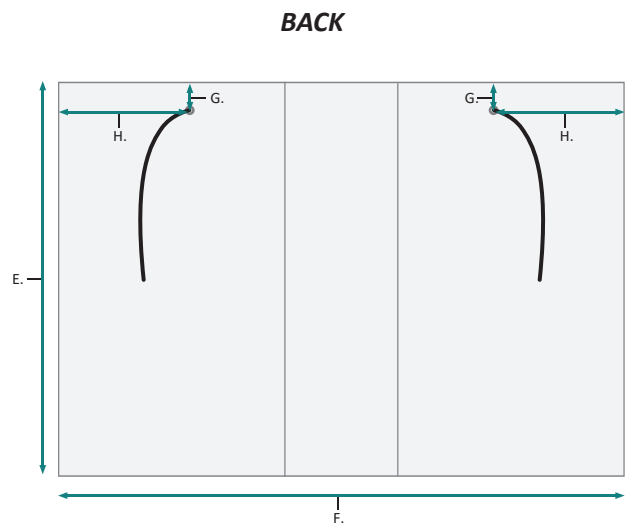

SURFACE MOUNT

FRONT & BACKS

MODEL	A	B	C	D	E	F	G	H
SVANGE6042DLRR	42	60	24	12	41-1/8	59-1/8	1-1/8	12

These measurements are for reference, for best results we suggest you measure actual product as small variations in size are possible