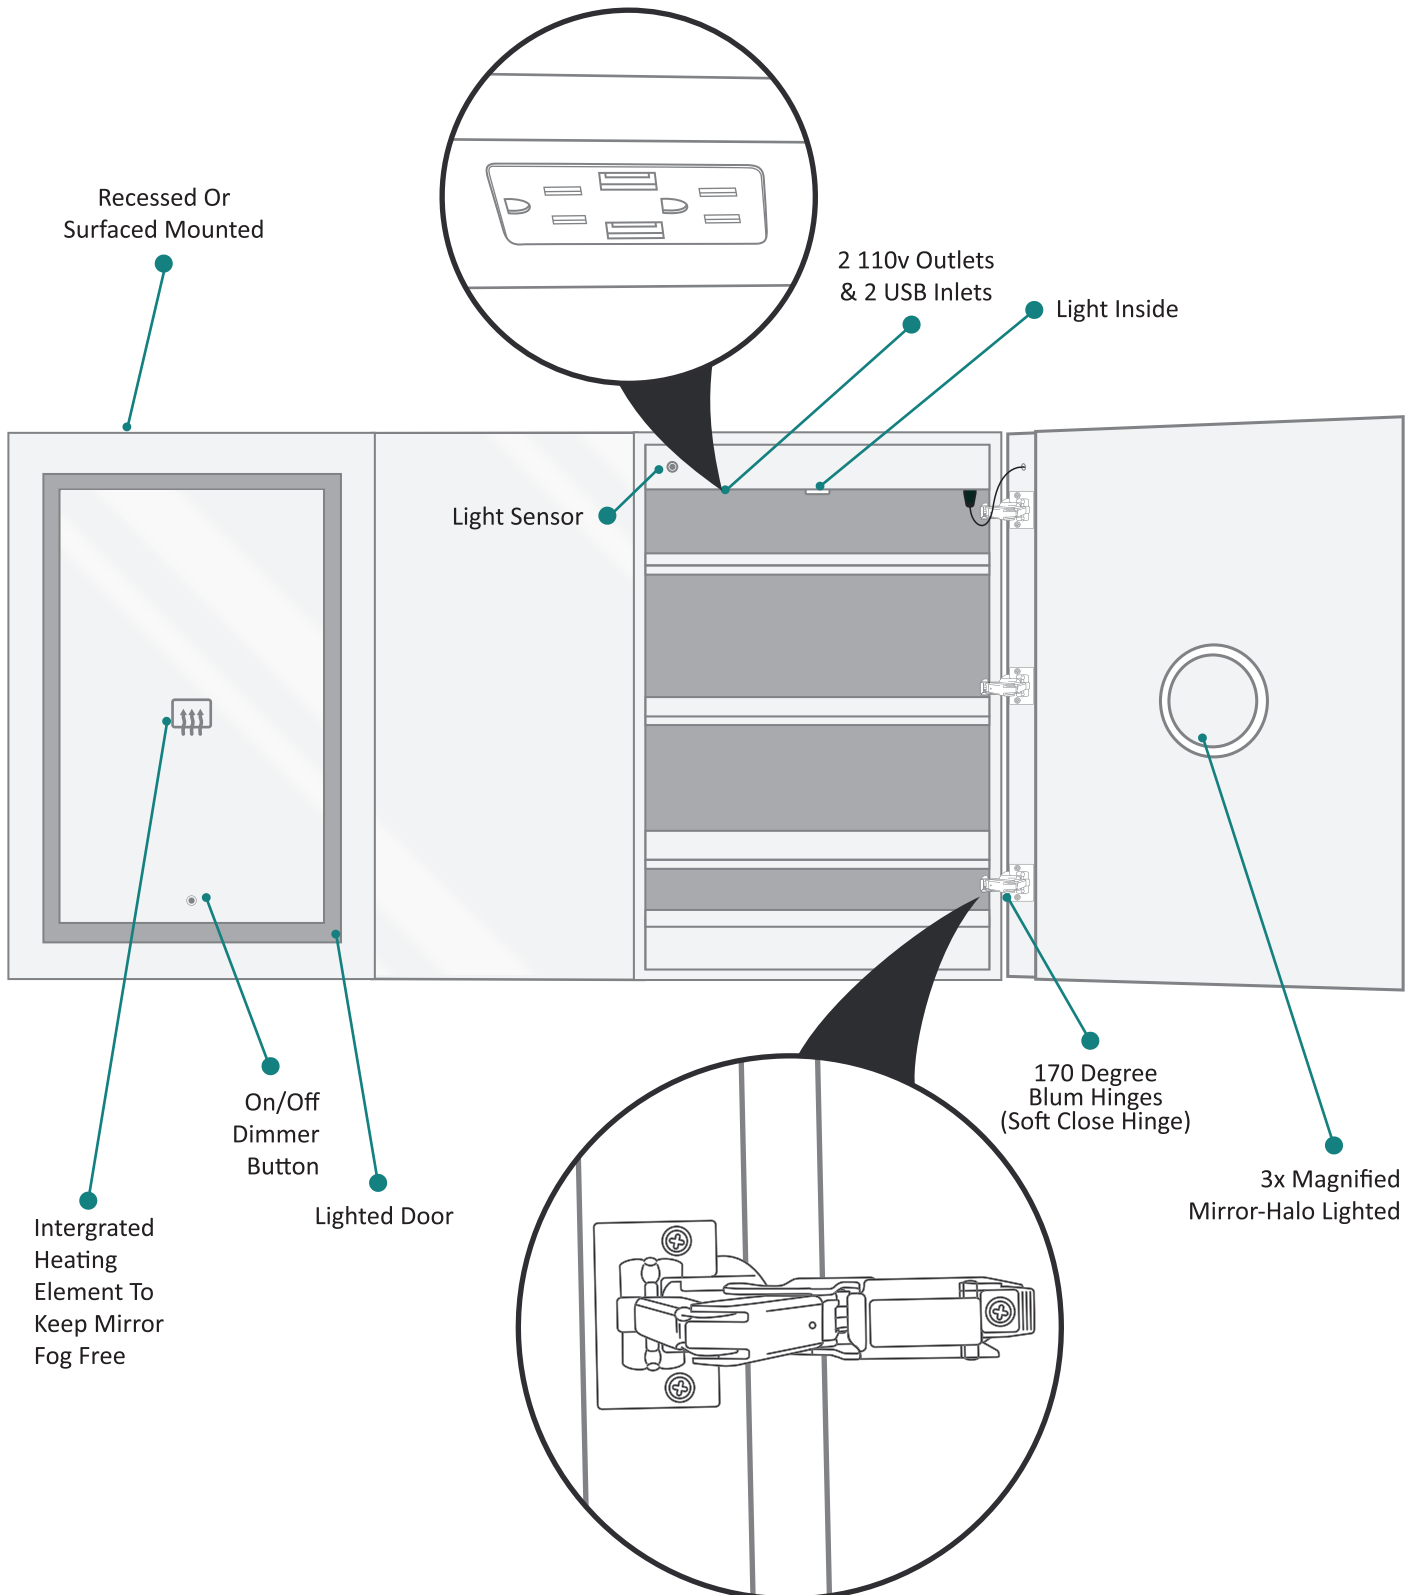

SVANGE 6636DLLR Wall Mirror - Specification Sheet