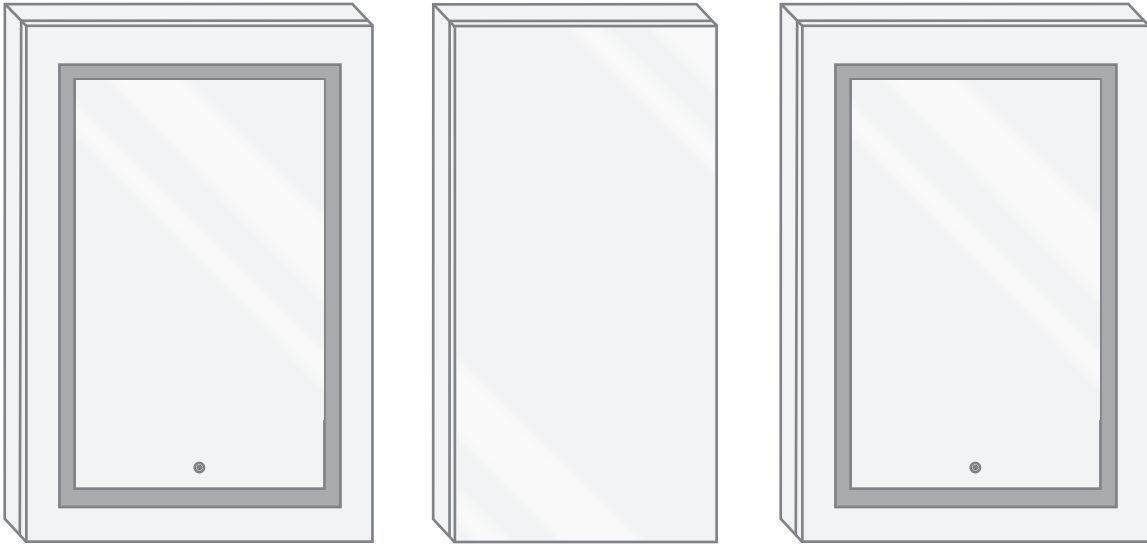

CABINET CONFIGURATION

- Included models in this configuration:
  Cabinet 1 = 2436L Cabinet 2 = 1836L Cabinet 3 = 2436R