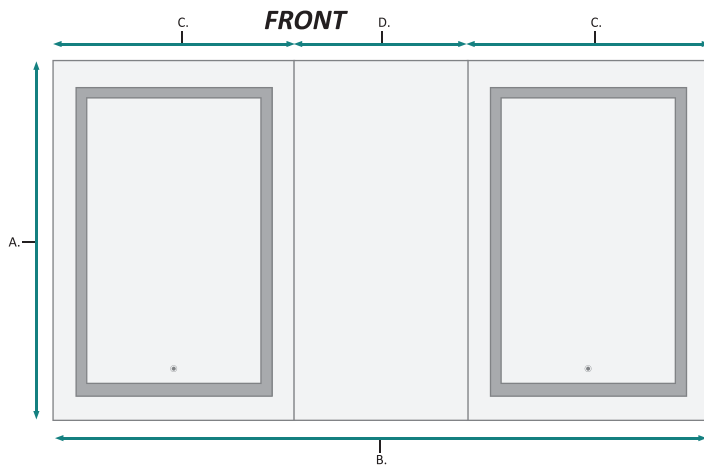

RECESSED MOUNT

FRONT & BACK

MODEL	A	B	C	D	E	F	G
SVANGE6636DLLR	36	66-1/4	24	12	35-1/8	65-1/4	3-1/2

These measurements are for reference, for best results we suggest you measure actual product as small variations in size are possible