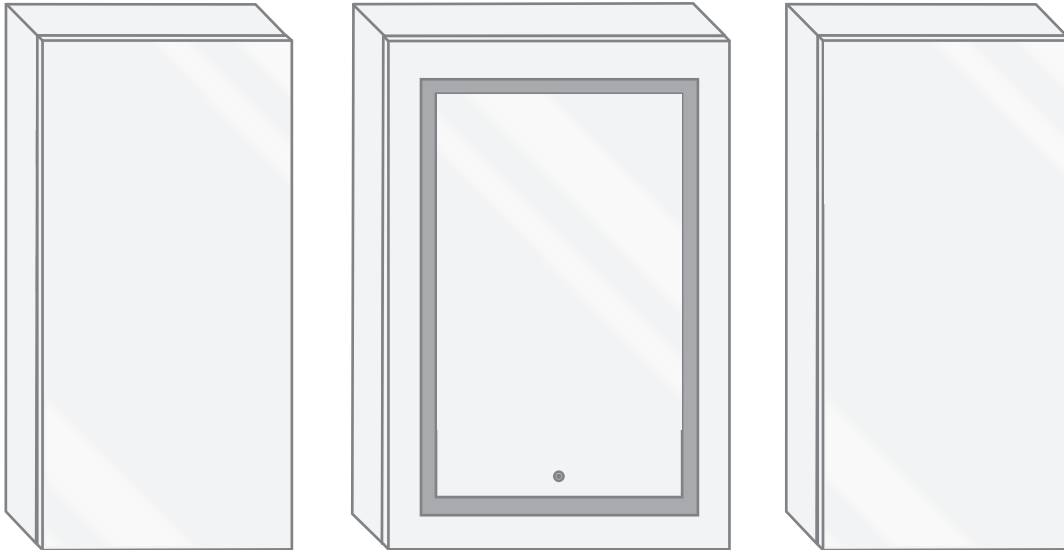

CABINET CONFIGURATION

- Included models in this configuration:
  Cabinet 1 = 1836L Cabinet 2 = 2436R Cabinet 3 = 1836R