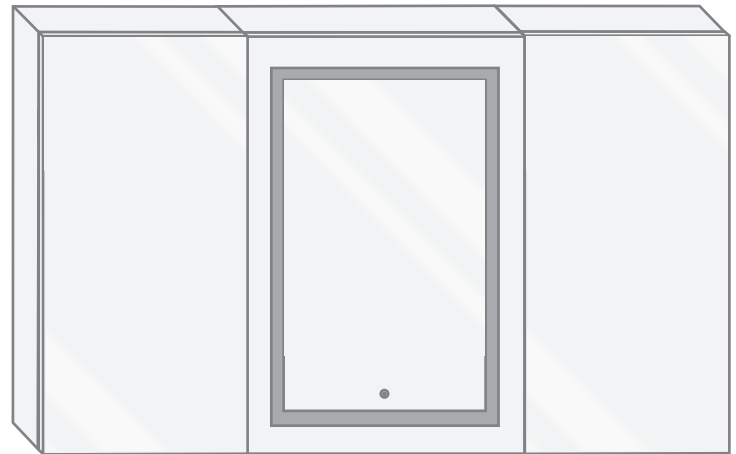

# SVANGE 6036LRR Wall Mirror - Specification Sheet

## Construction

- Quality polished edge mirror
- Single phase wire installation
- 5 MM Silver Backed Copper Free
- Installation Either Surface Mount (Side Mirror Trim Panels included) or Recessed
- Includes installation hardware