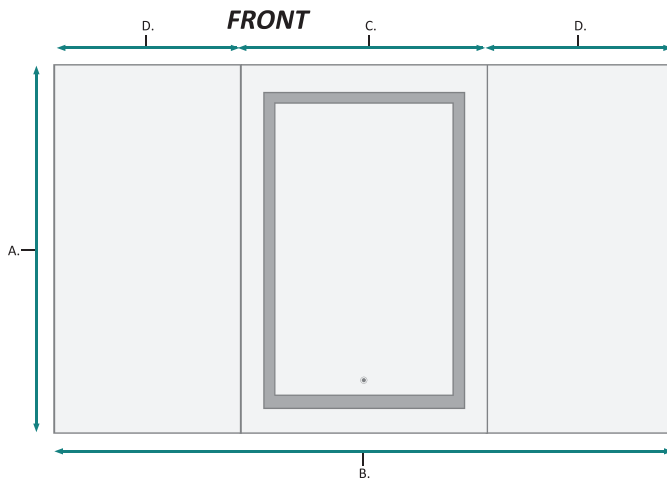

RECESSED MOUNT

FRONT & BACK

MODEL	A	B	C	D	E	F	G
SVANGE6036LRR	36	60-1/4	24	18	35-1/8	59-1/4	3-1/2

These measurements are for reference, for best results we suggest you measure actual product as small variations in size are possible