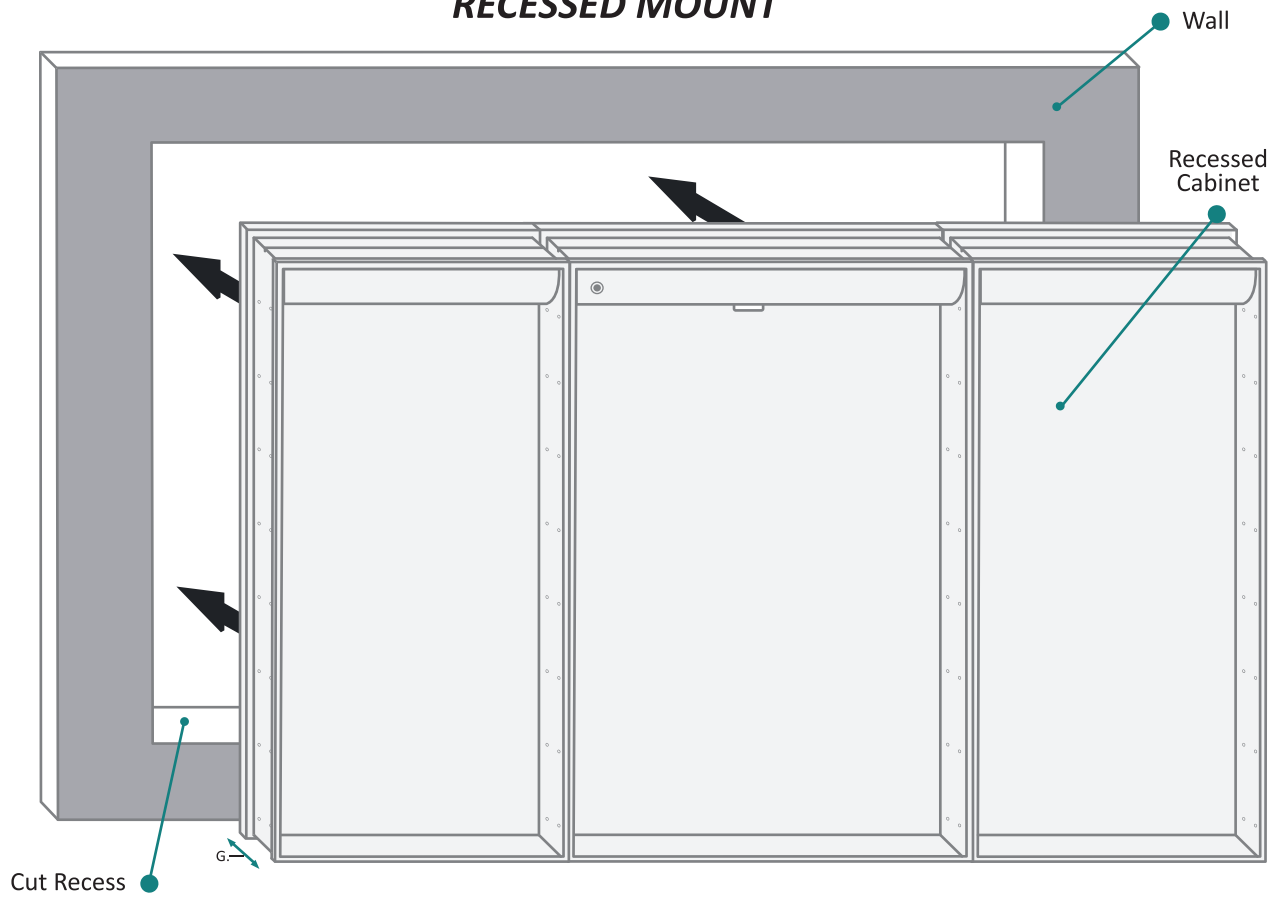

RECESSED MOUNT

FRONT & BACK

MODEL	A	B	C	D	E	F	G
SVANGE6036LRR	36	60-1/4	24	18	35-1/8	59-1/4	3-1/2

These measurements are for reference, for best results we suggest you measure actual product as small variations in size are possible