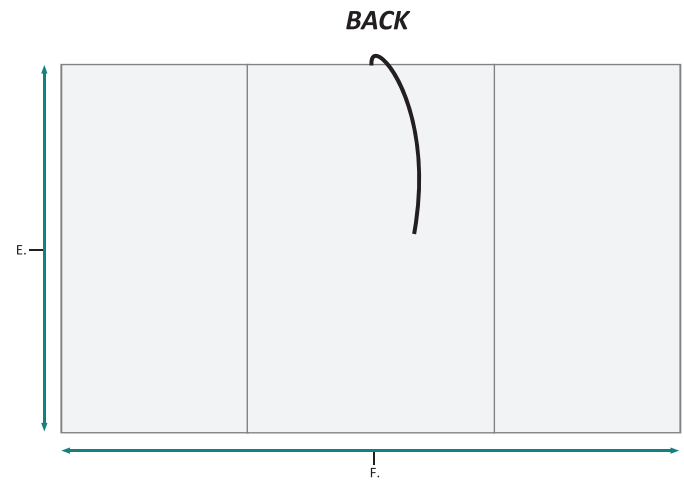

RECESSED MOUNT

FRONT & BACK

MODEL	A	B	C	D	E	F	G
SVANGE6036LRR	36	60-1/4	24	18	35-1/8	59-1/4	3-1/2

These measurements are for reference, for best results we suggest you measure actual product as small variations in size are possible