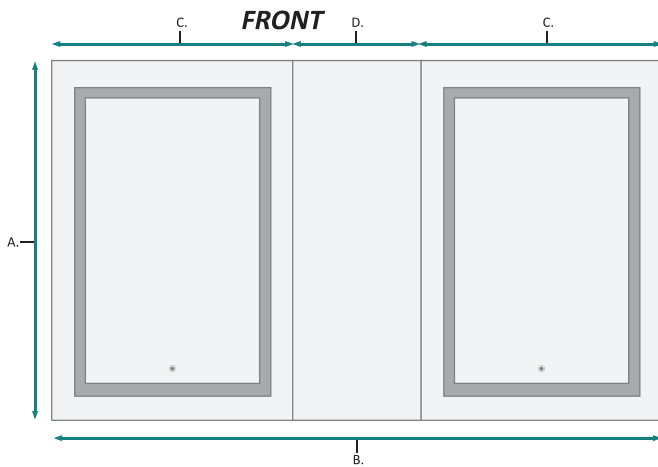

RECESSED MOUNT

FRONT & BACKS

MODEL	A	B	C	D	E	F	G
SVANGE6036DLRR	36	60-1/4	24	12	35-1/8	59-1/4	3-1/2

These measurements are for reference, for best results we suggest you measure actual product as small variations in size are possible