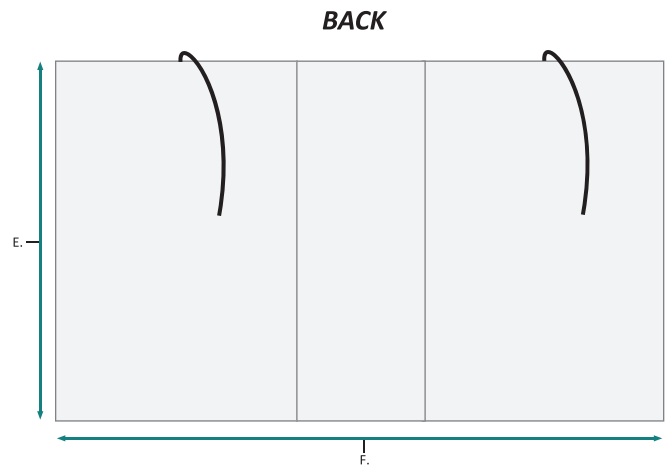

RECESSED MOUNT

FRONT & BACKS

MODEL	A	B	C	D	E	F	G
SVANGE6036DLRR	36	60-1/4	24	12	35-1/8	59-1/4	3-1/2

These measurements are for reference, for best results we suggest you measure actual product as small variations in size are possible