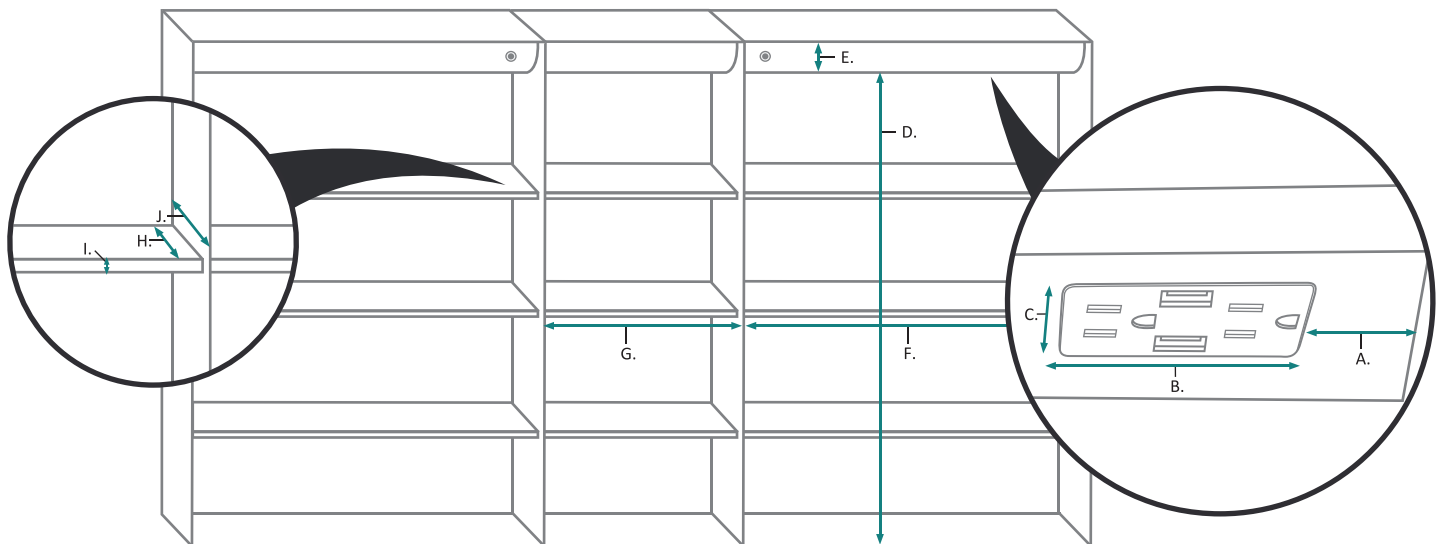

INTERIOR CABINET

MODEL	A	B	C	D	E	F	G	H	I	J
SVANGE6036DLRR	3-3/4	5-5/8	1-1/4	32	2-1/4	22-1/4	10-1/4	2-3/8	3/8	3-5/8

These measurements are for reference, for best results we suggest you measure actual product as small variations in size are possible