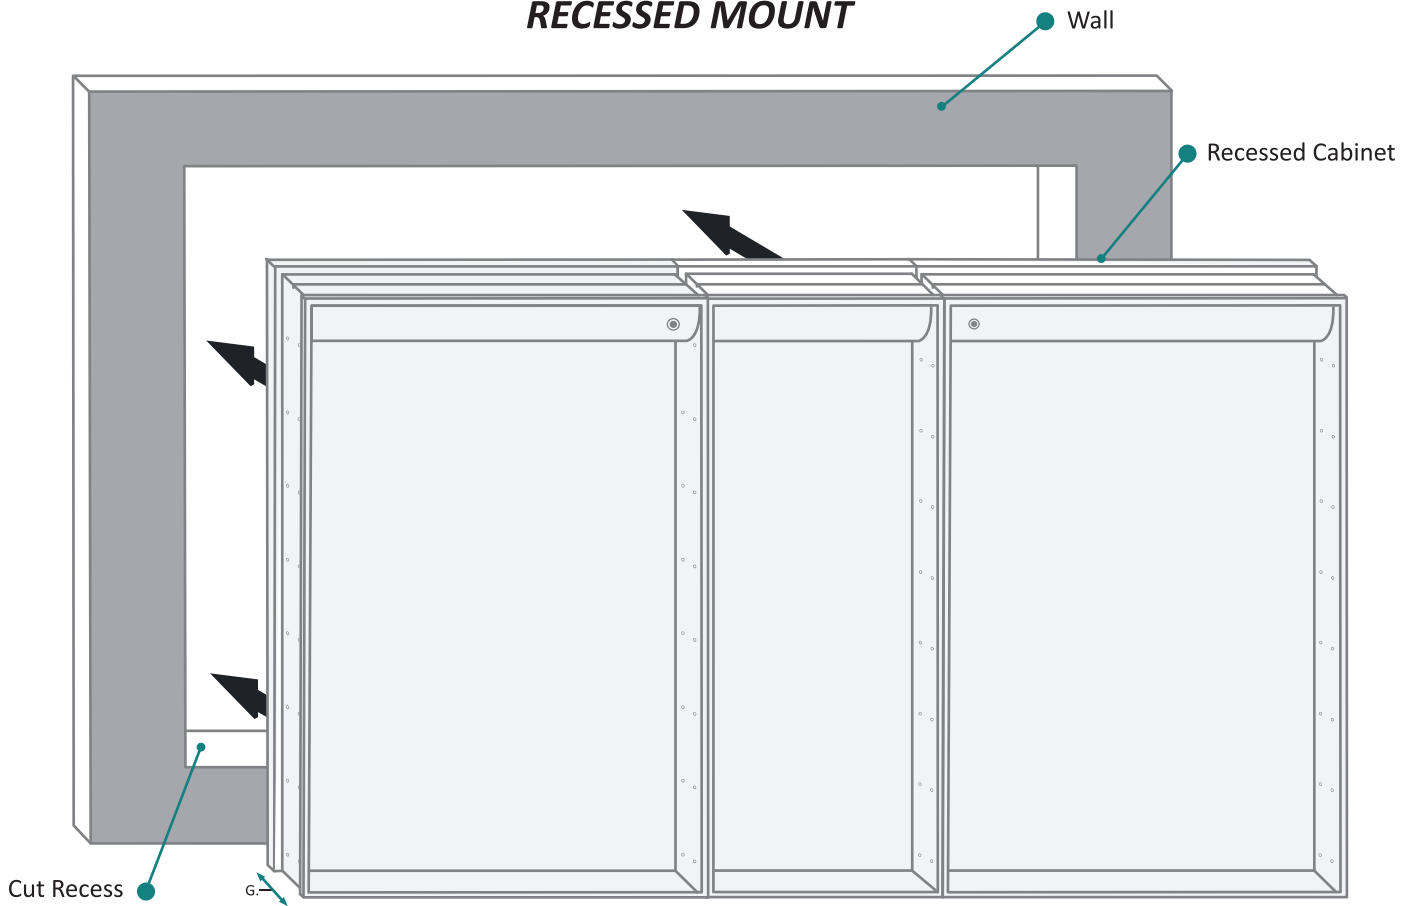

RECESSED MOUNT

FRONT & BACKS

MODEL	A	B	C	D	E	F	G
SVANGE6036DLRR	36	60-1/4	24	12	35-1/8	59-1/4	3-1/2

These measurements are for reference, for best results we suggest you measure actual product as small variations in size are possible