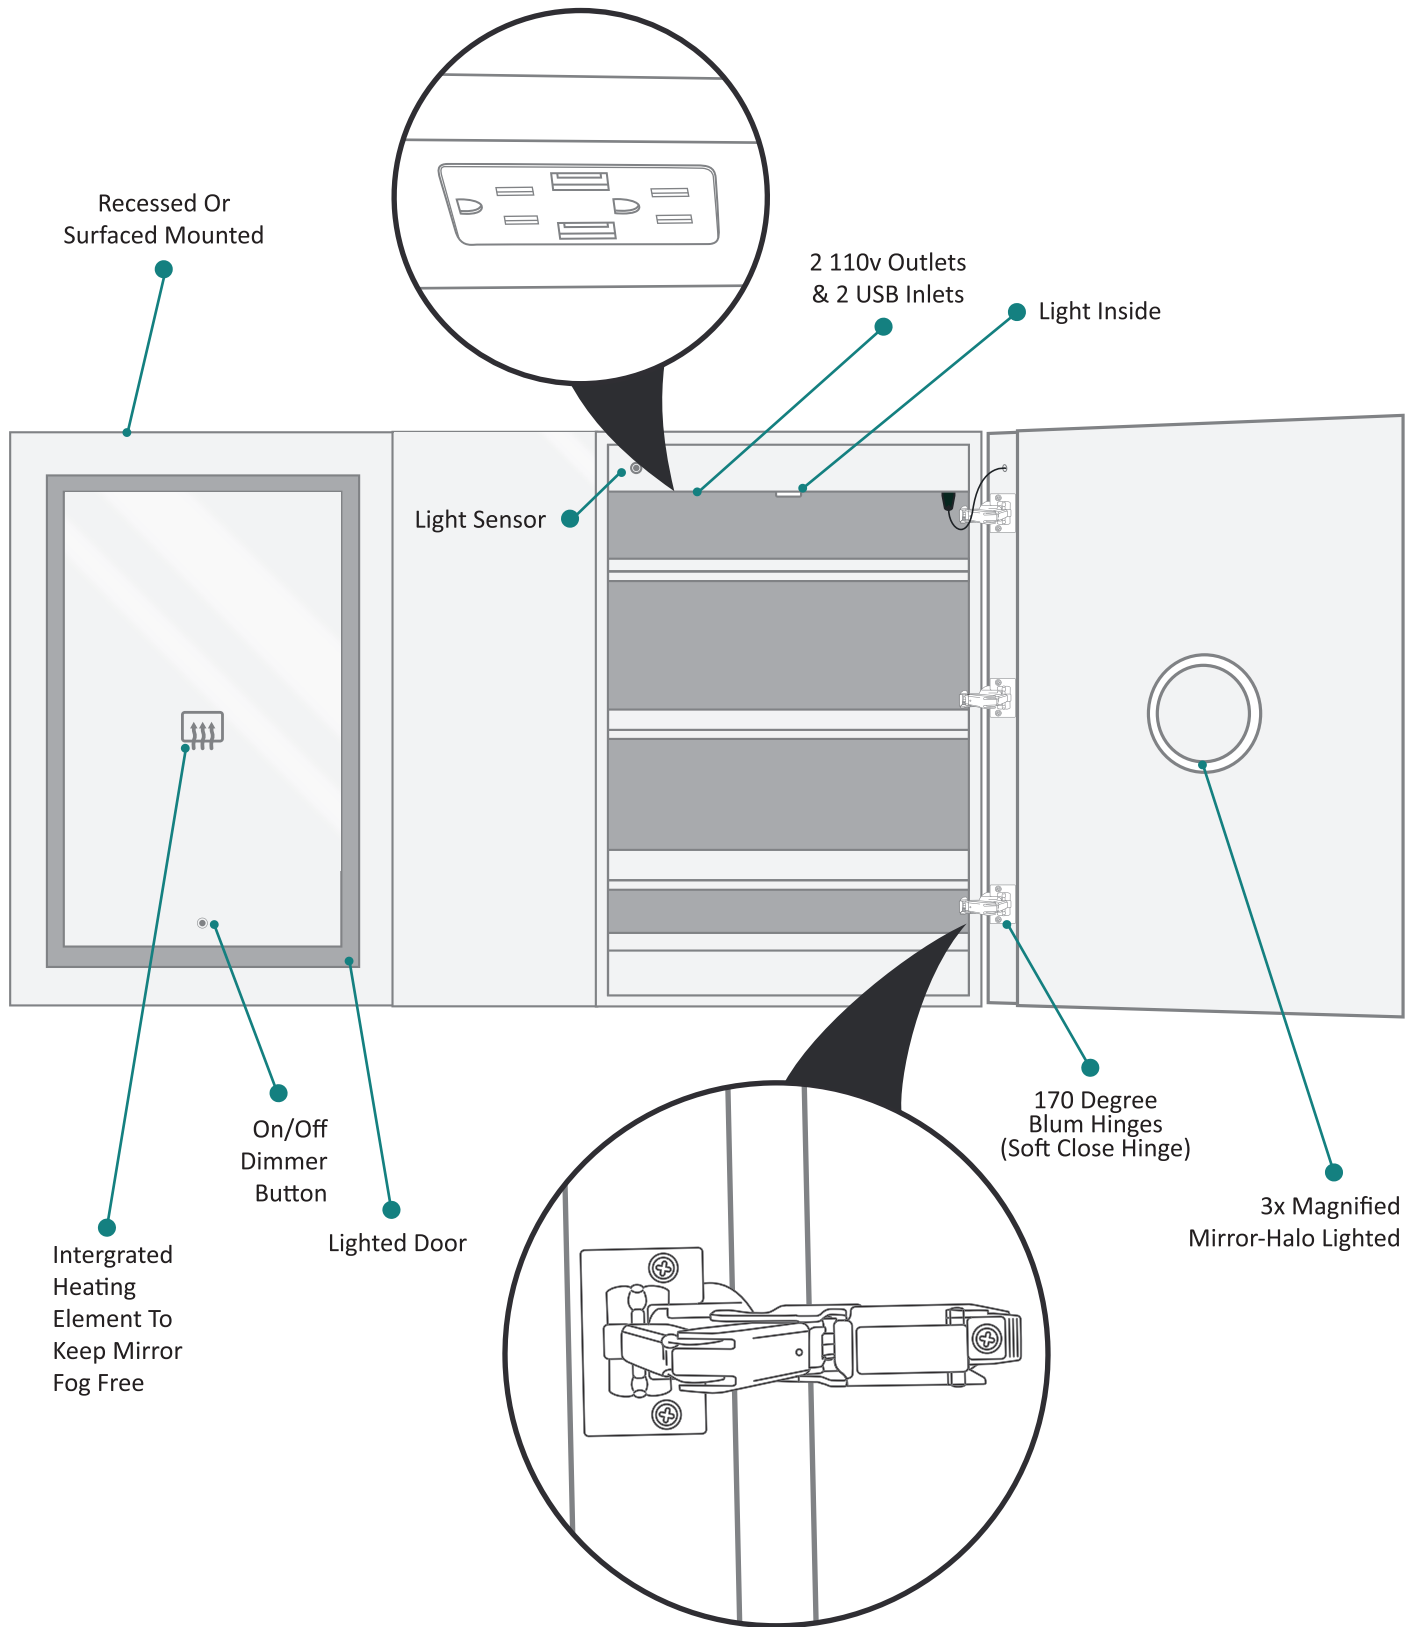

SVANGE 6036DLRR Wall Mirror - Specification Sheet