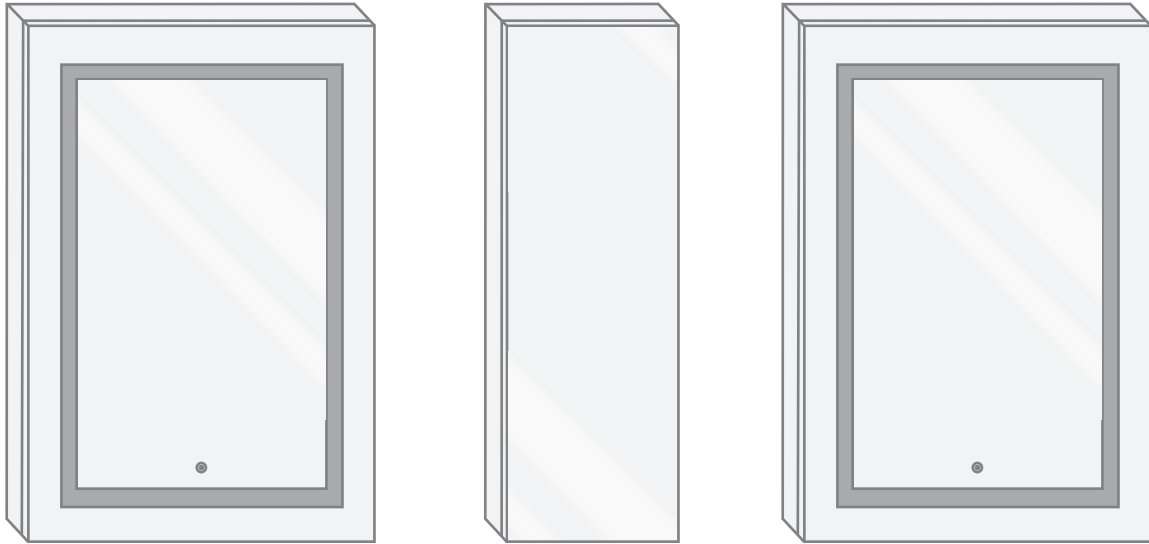

CABINET CONFIGURATION

- Included models in this configuration:
  Cabinet 1 = 2436L Cabinet 2 = 1236R Cabinet 3 = 2436R