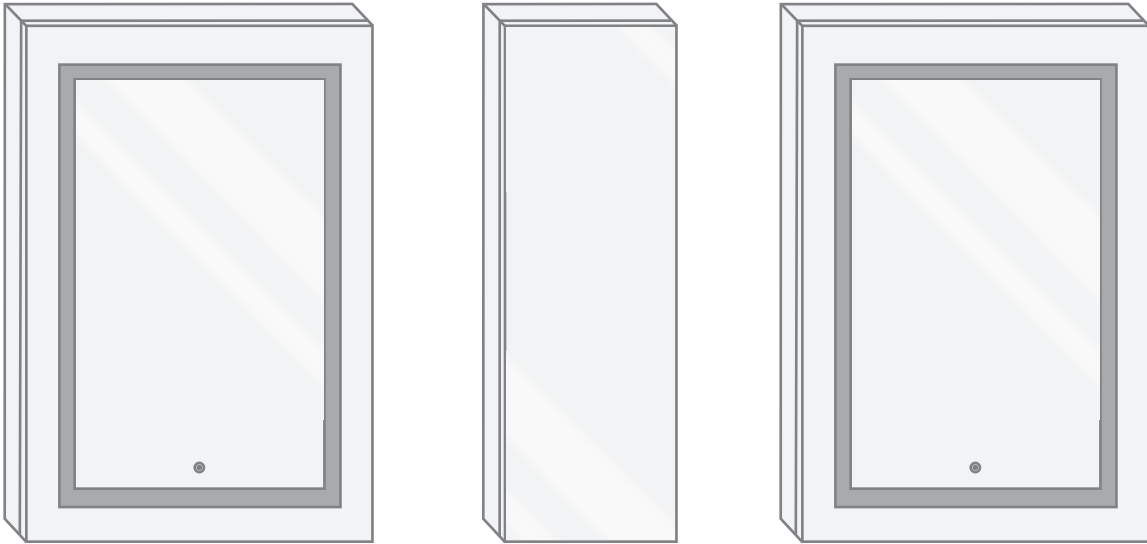

CABINET CONFIGURATION

- Included models in this configuration:
  Cabinet 1 = 2436L Cabinet 2 = 1236L Cabinet 3 = 2436R