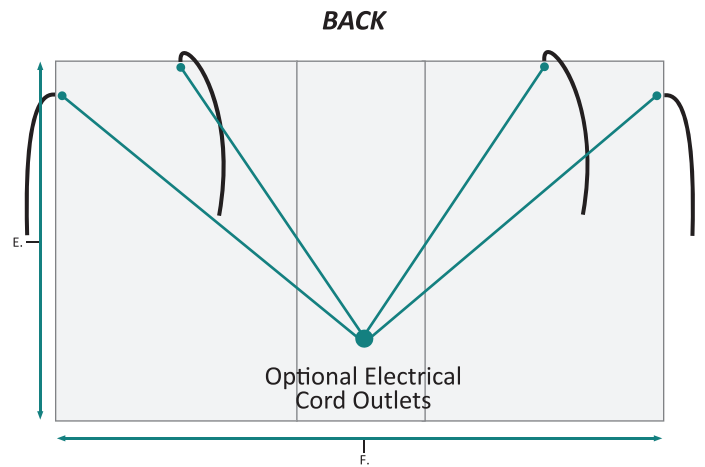

RECESSED MOUNT

FRONT & BACKS

MODEL	A	B	C	D	E	F	G
SVANGE6036DLLR	36	60-1/4	24	12	35-1/8	59-1/4	3-1/2

These measurements are for reference, for best results we suggest you measure actual product as small variations in size are possible