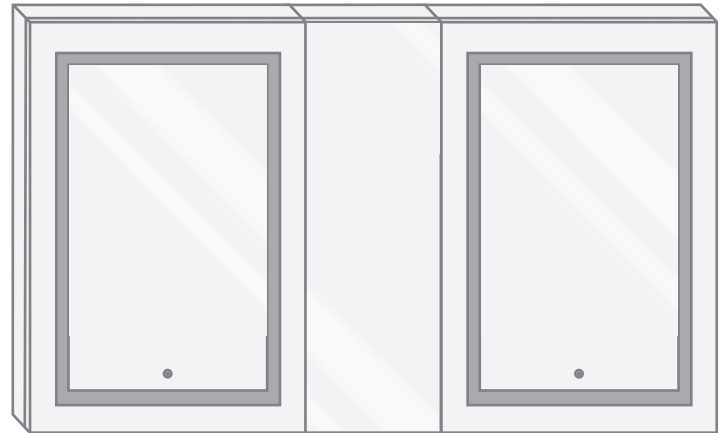

Construction

- Quality polished edge mirror
- Single phase wire installation
- 5 MM Silver Backed Copper Free
- Installation Either Surface Mount (Side Mirror Trim Panels included) or Recessed
- Includes installation hardware