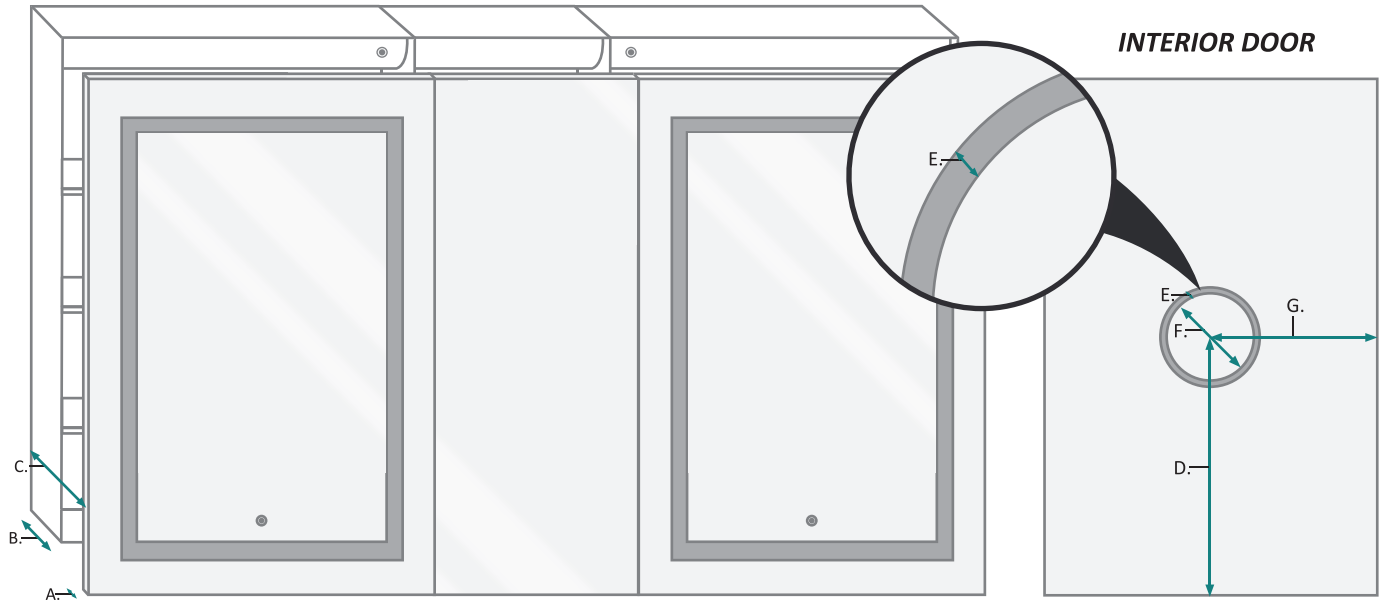

SVANGE 6036DLLR Wall Mirror - Specification Sheet

DOOR & CABINET

MODEL	A	B	C	D	E	F	G
SVANGE6036DLLR	7/8	3-1/2	5	18	3/8	5-1/4	13