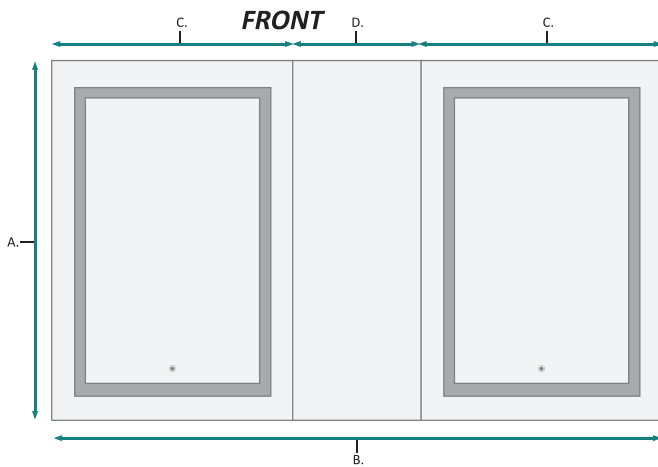

RECESSED MOUNT

FRONT & BACKS

MODEL	A	B	C	D	E	F	G
SVANGE6036DLLR	36	60-1/4	24	12	35-1/8	59-1/4	3-1/2

These measurements are for reference, for best results we suggest you measure actual product as small variations in size are possible