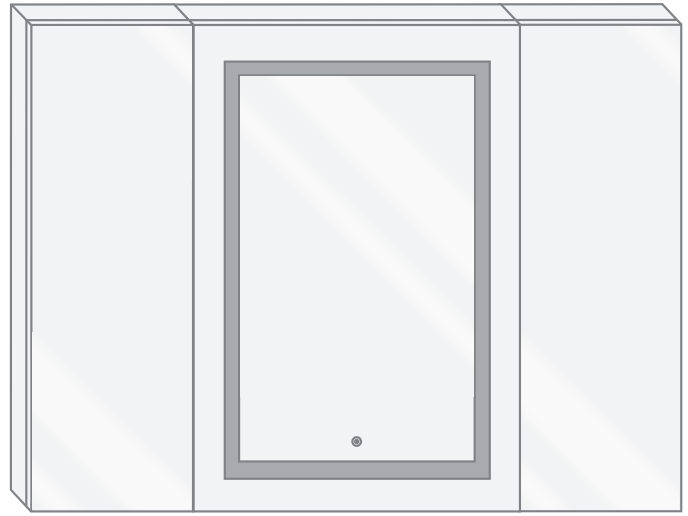

Construction

- Quality polished edge mirror
- Single phase wire installation
- 5 MM Silver Backed Copper Free
- Installation Either Surface Mount (Side Mirror Trim Panels included) or Recessed
- Includes installation hardware