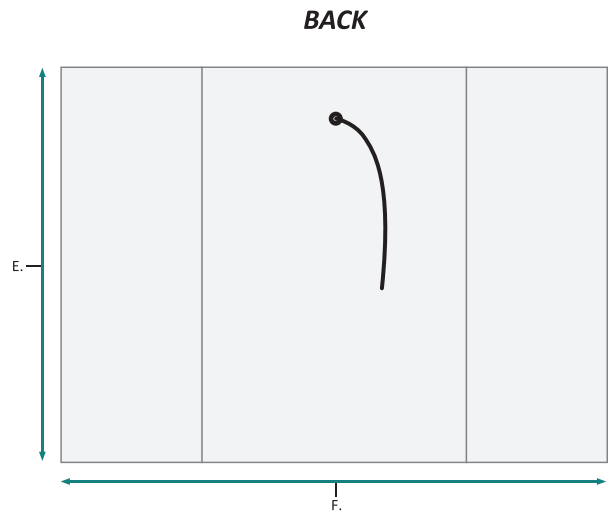

SURFACE MOUNT

FRONT & BACK

MODEL	A	B	C	D	E	F
SVANGE4836LRR	36	48-1/4	24	12	36	48-1/4

These measurements are for reference, for best results we suggest you measure actual product as small variations in size are possible