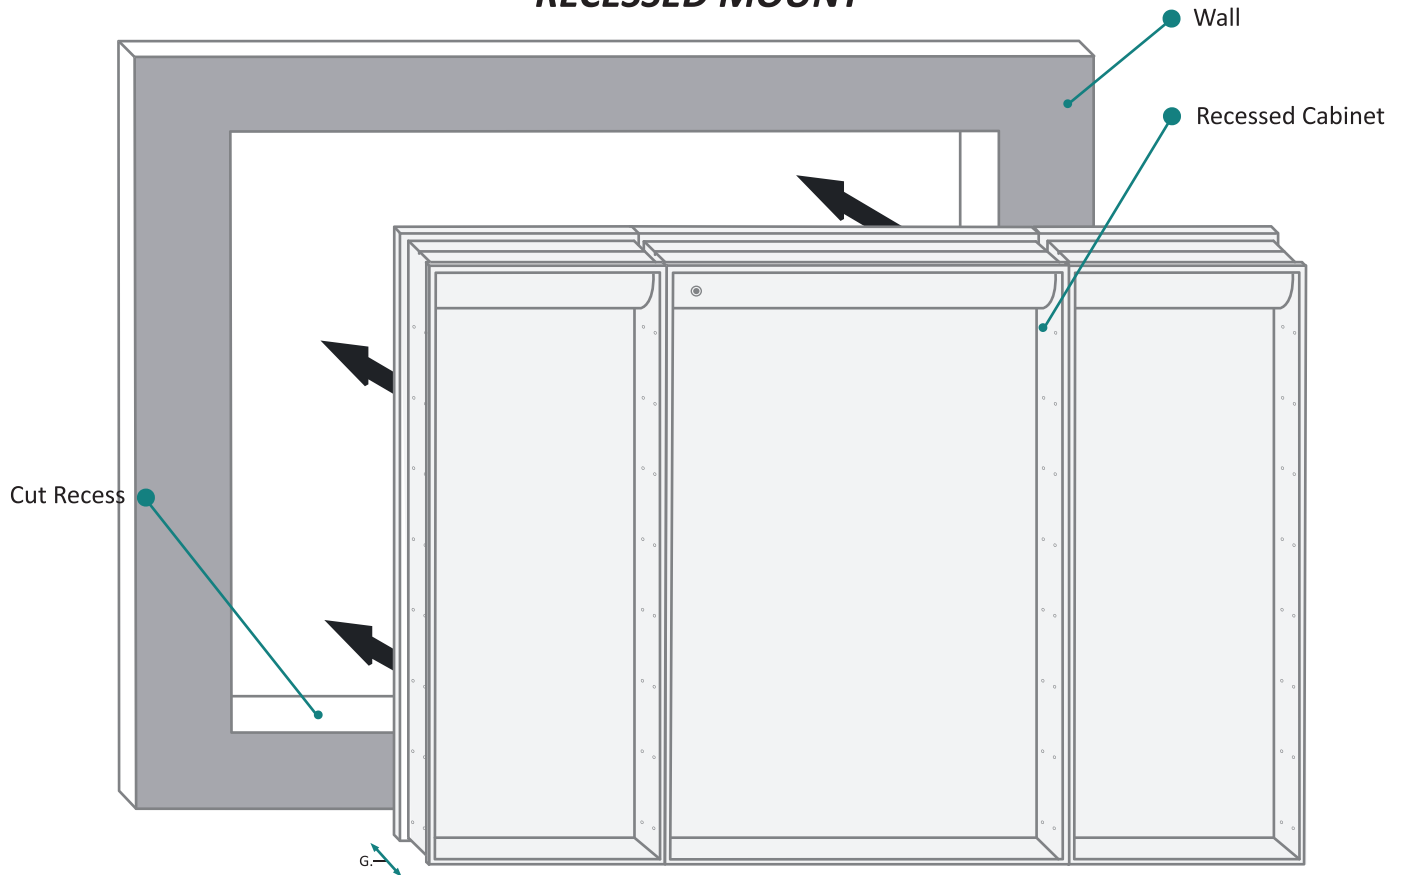

RECESSED MOUNT

FRONT & BACK

MODEL	A	B	C	D	E	F	G
SVANGE4836LRR	36	48-1/8	24	12	35-1/8	47-1/4	3-1/2

These measurements are for reference, for best results we suggest you measure actual product as small variations in size are possible