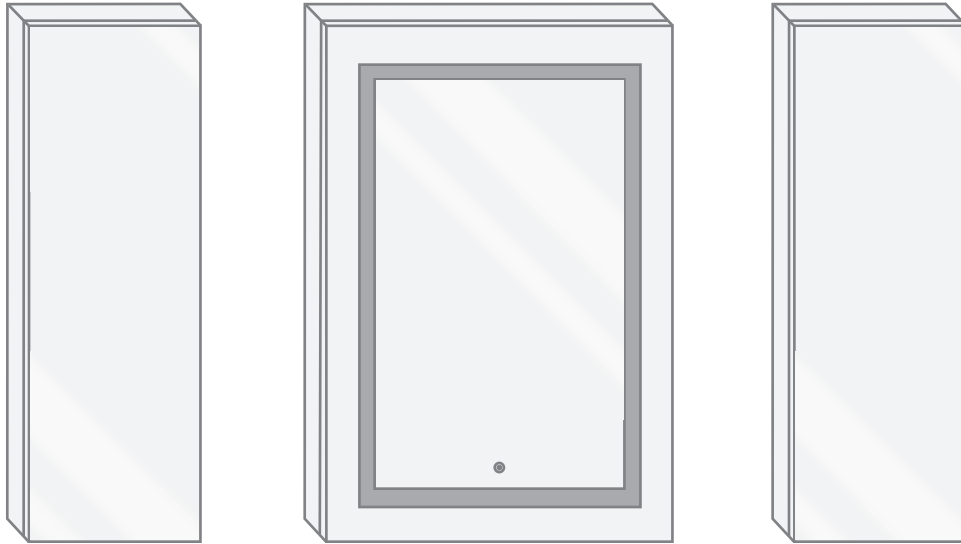

CABINET CONFIGURATION

- Included models in this configuration:
  Cabinet 1 = 1236L Cabinet 2 = 2436R Cabinet 3 = 1236R