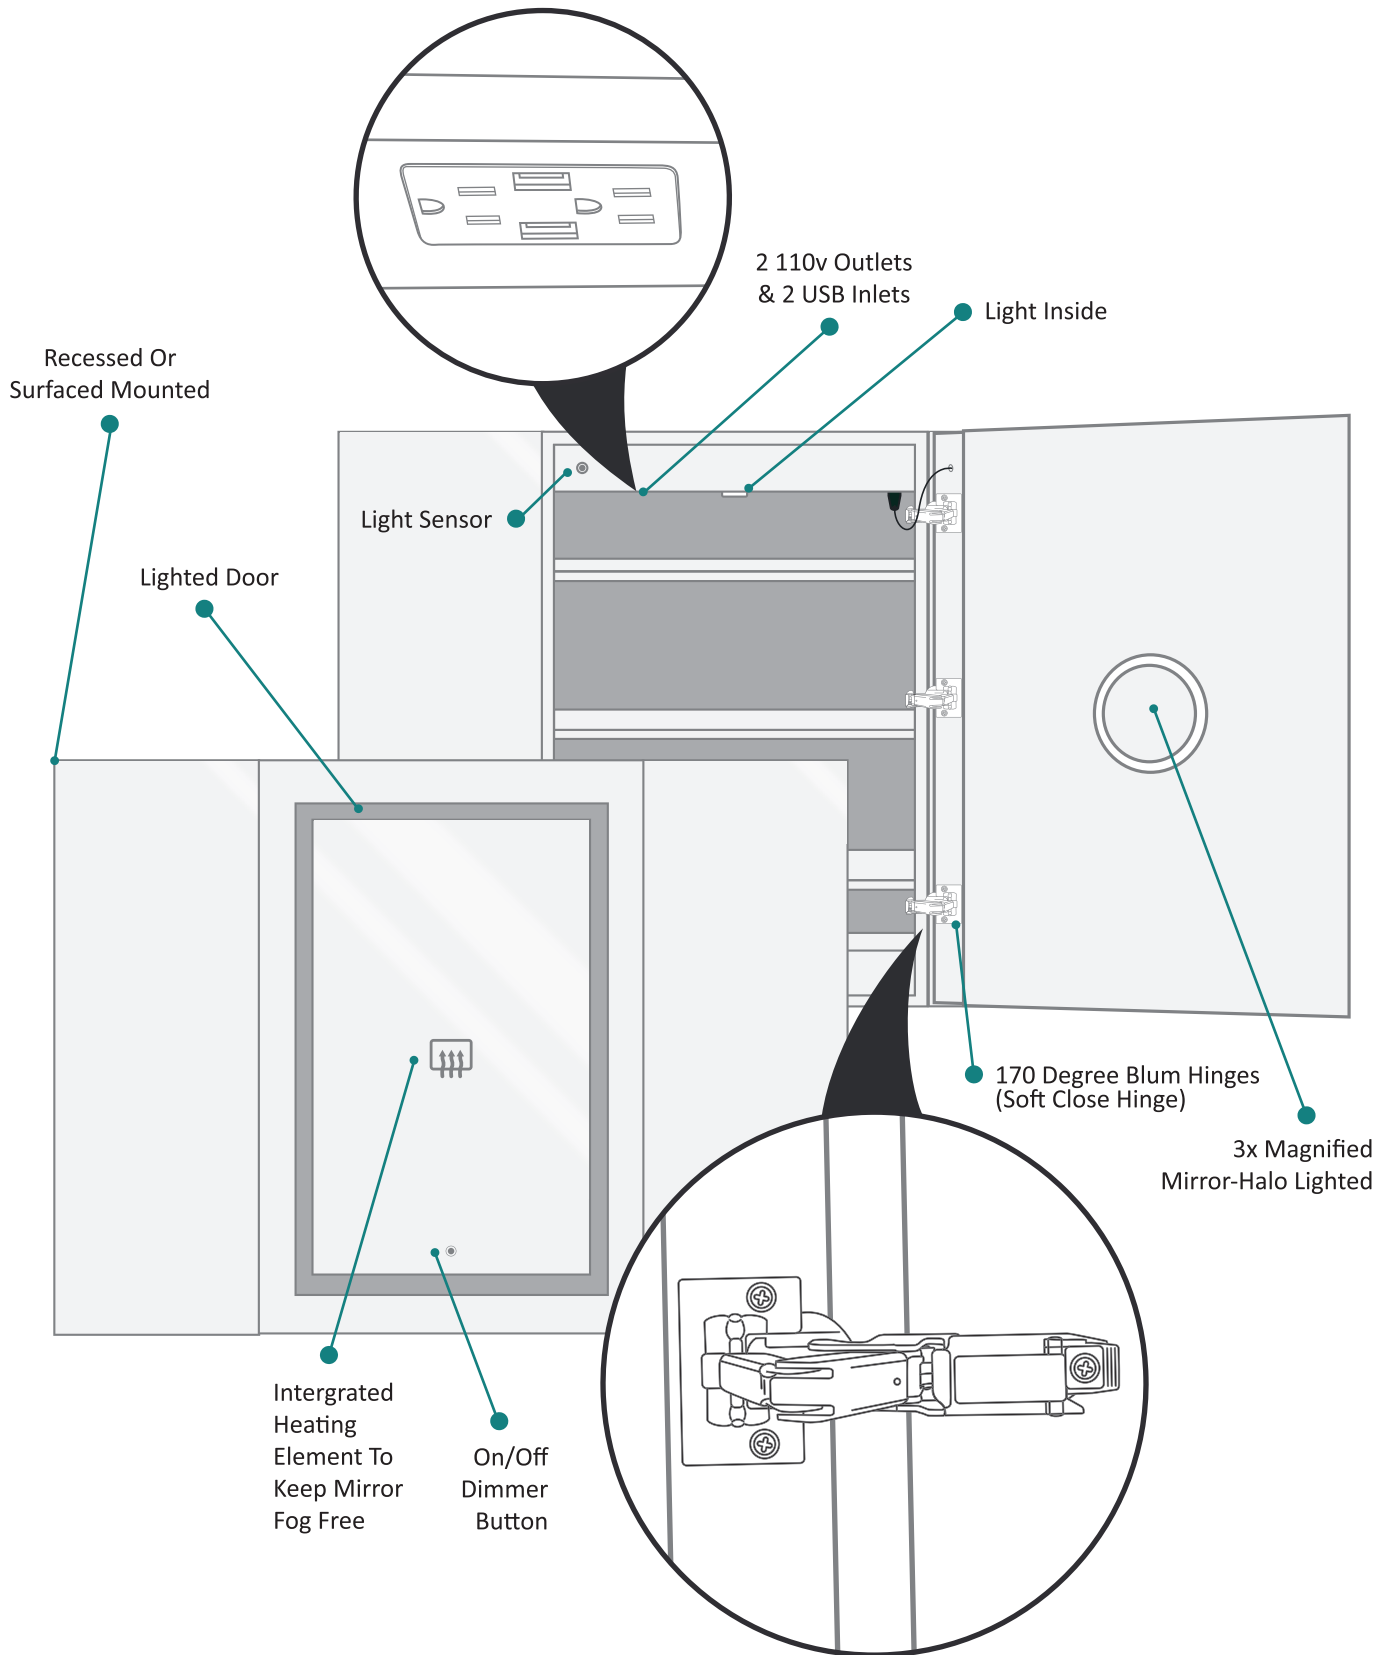

SVANGE 4836LRR Wall Mirror - Specification Sheet