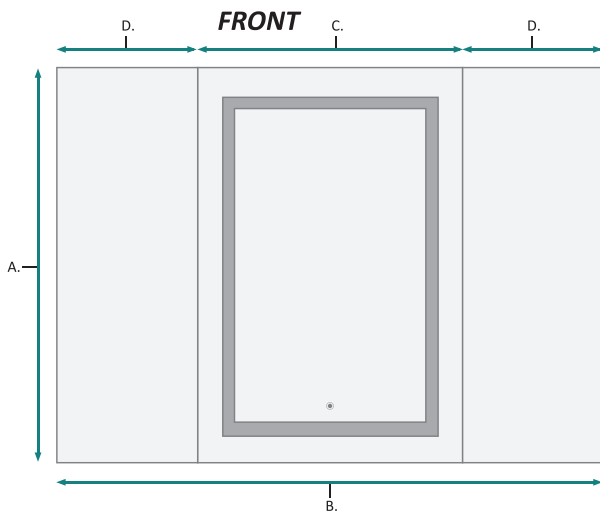

RECESSED MOUNT

FRONT & BACK

MODEL	A	B	C	D	E	F	G
SVANGE4836LRR	36	48-1/8	24	12	35-1/8	47-1/4	3-1/2

These measurements are for reference, for best results we suggest you measure actual product as small variations in size are possible