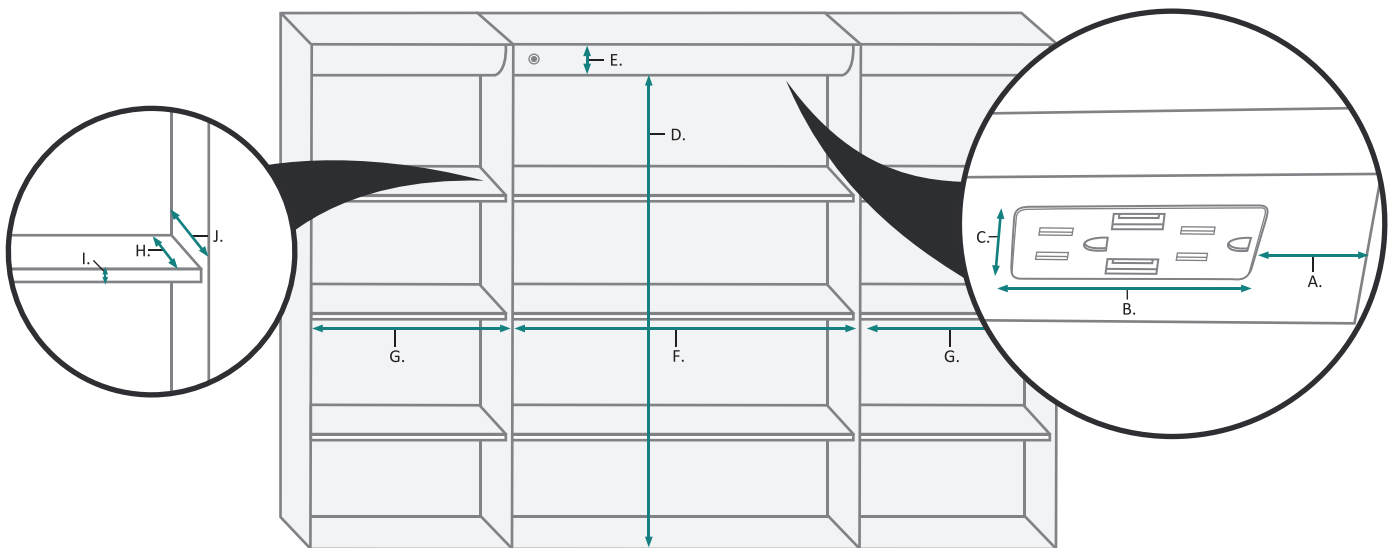

INTERIOR CABINET

MODEL	A	B	C	D	E	F	G	H	I	J
SVANGE4836LRR	3-3/4	5-5/8	1-1/4	32	2-1/4	22-1/4	10-1/4	2-3/8	3/8	3-5/8

These measurements are for reference, for best results we suggest you measure actual product as small variations in size are possible