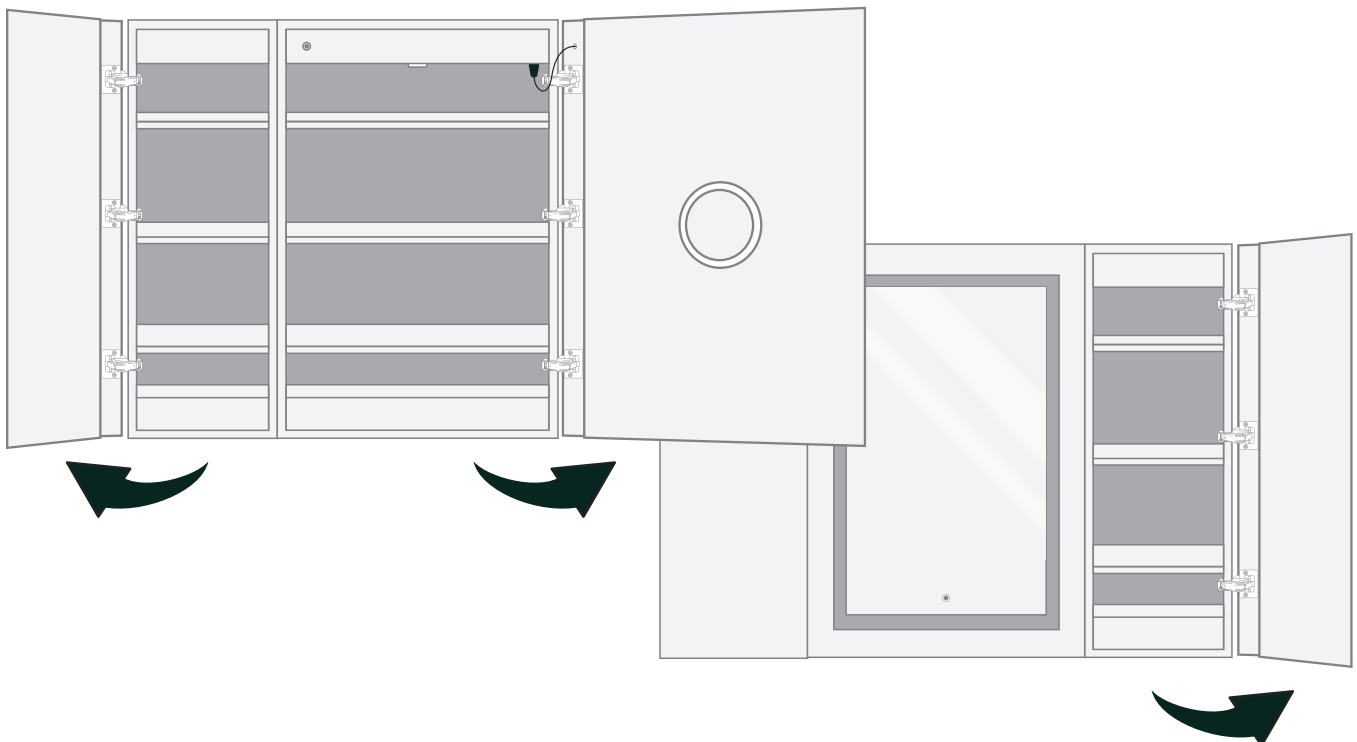

CABINET CONFIGURATION

- Included models in this configuration:
  Cabinet 1 = 1236L Cabinet 2 = 2436R Cabinet 3 = 1236R