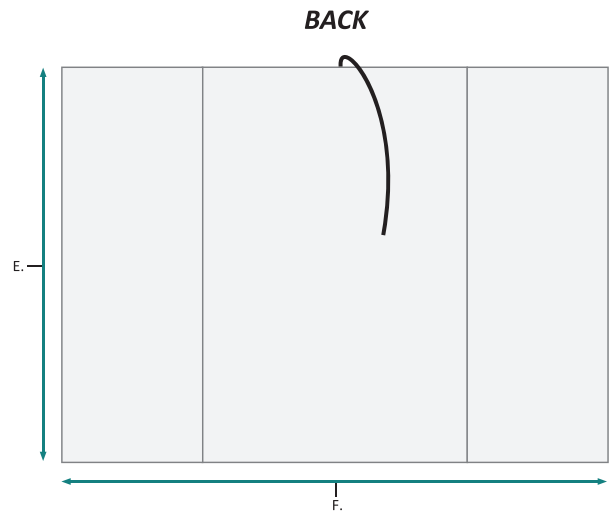

RECESSED MOUNT

FRONT & BACK

MODEL	A	B	C	D	E	F	G
SVANGE4836LRR	36	48-1/8	24	12	35-1/8	47-1/4	3-1/2

These measurements are for reference, for best results we suggest you measure actual product as small variations in size are possible