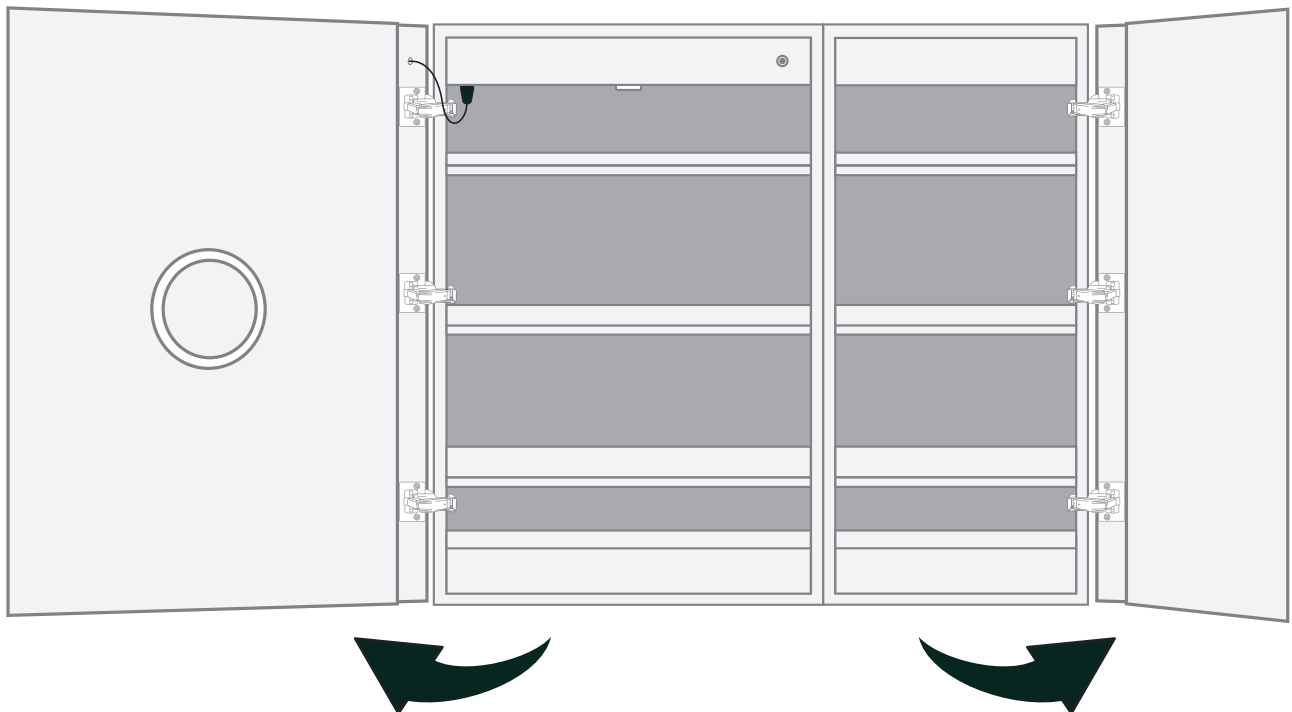

SVANGE 4236L Wall Mirror - Specification Sheet

Features

- Dimmable LED task lighting
- Integrated touch sensor control with memory
- Energy efficient LED lighting 6000K
- 3100 Lumens
- CRI 90+
- Integrated Defogger

Construction

- Quality polished edge mirror
- Single phase wire installation
- 5 MM Silver Backed Copper Free
- Installation Either Surface Mount (Side Mirror Trim Panels included) or Recessed
- Includes installation hardware

Codes/Standards Applicable

- Conforms to UL Std. 962
- Cert. to CSA Std. C22.2 No.250.0-08
- ETL Intertek 5004931

Electrical System

- 120Vac, 60Hz, 53W
- Electric Current: 0.44A
- Wattage: 53W

Model

- SVANGE 4236L Left Swinging Door
- Included models in this configuration:
Cabinet 1 = 2436L Cabinet 2 = 1836R

CABINET CONFIGURATION

- Included models in this configuration:
Cabinet 1 = 2436L Cabinet 2 = 1836R

SVANGE 4236L Wall Mirror - Specification Sheet

SVANGE 4236L Wall Mirror - Specification Sheet

SURFACE MOUNT