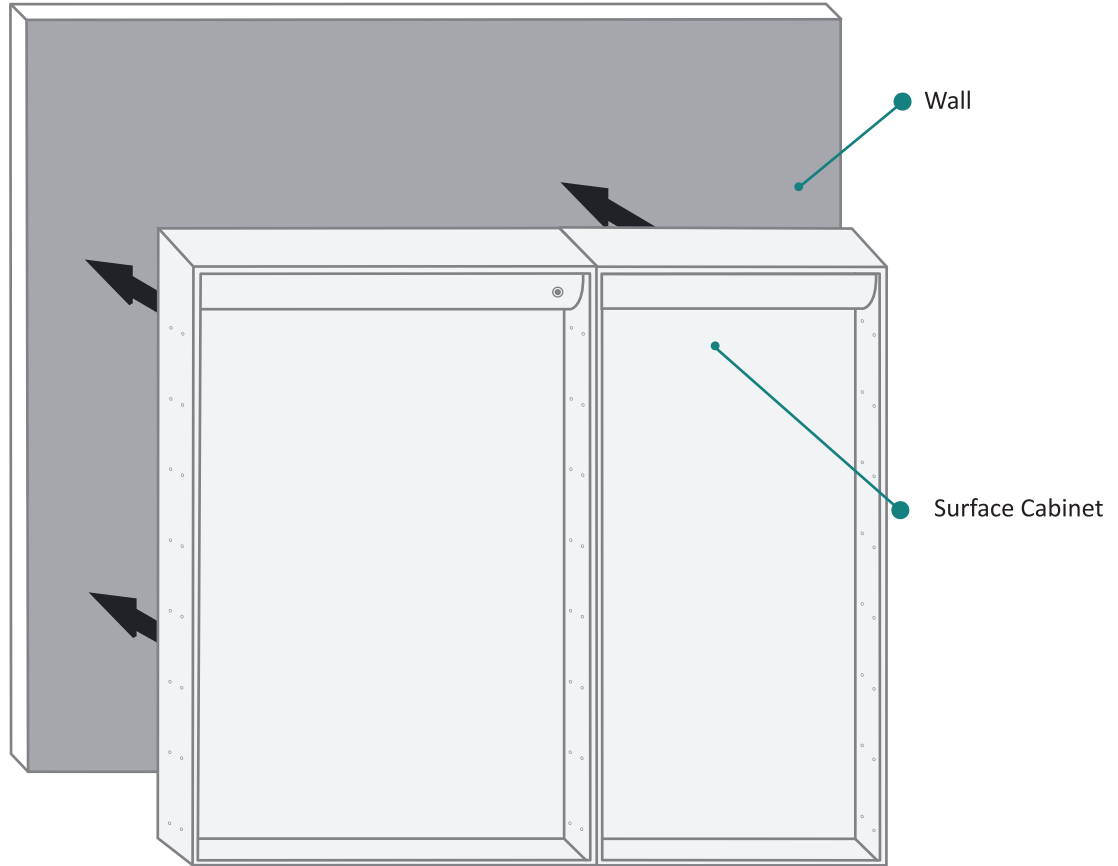

CABINET CONFIGURATION

- Included models in this configuration:
Cabinet 1 = 2436L Cabinet 2 = 1836R

SVANGE 4236L Wall Mirror - Specification Sheet

SVANGE 4236L Wall Mirror - Specification Sheet

SURFACE MOUNT