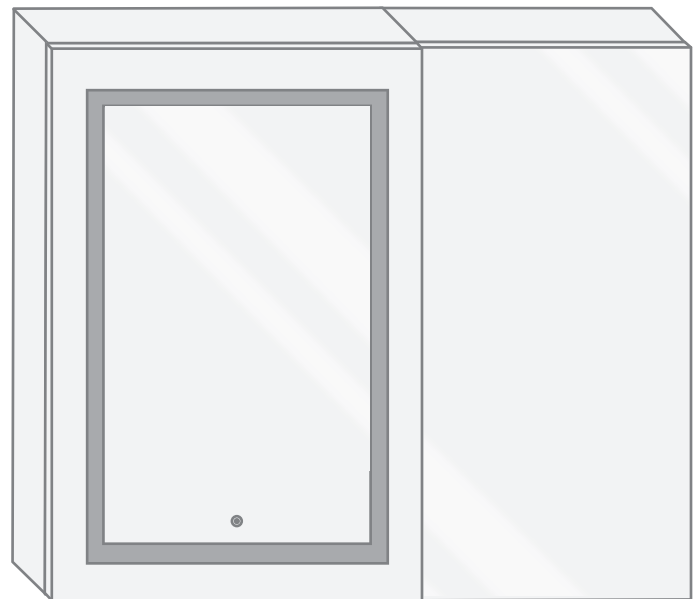

SVANGE 4236L Wall Mirror - Specification Sheet

Features

- Dimmable LED task lighting
- Integrated touch sensor control with memory
- Energy efficient LED lighting 6000K
- 3100 Lumens
- CRI 90+
- Integrated Defogger

Construction

- Quality polished edge mirror
- Single phase wire installation
- 5 MM Silver Backed Copper Free
- Installation Either Surface Mount (Side Mirror Trim Panels included) or Recessed
- Includes installation hardware

Codes/Standards Applicable

- Conforms to UL Std. 962
- Cert. to CSA Std. C22.2 No.250.0-08
- ETL Intertek 5004931

Electrical System

- 120Vac, 60Hz, 53W
- Electric Current: 0.44A
- Wattage: 53W

Model

- SVANGE 4236L Left Swinging Door
- Included models in this configuration:
Cabinet 1 = 2436L Cabinet 2 = 1836R