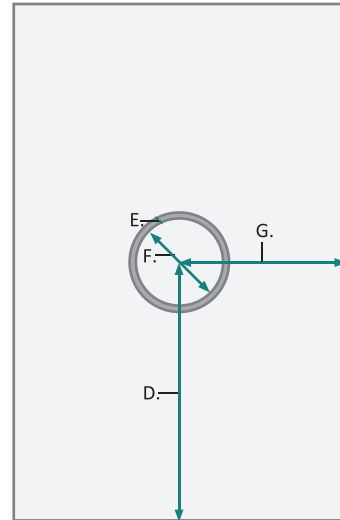

INTERIOR DOOR