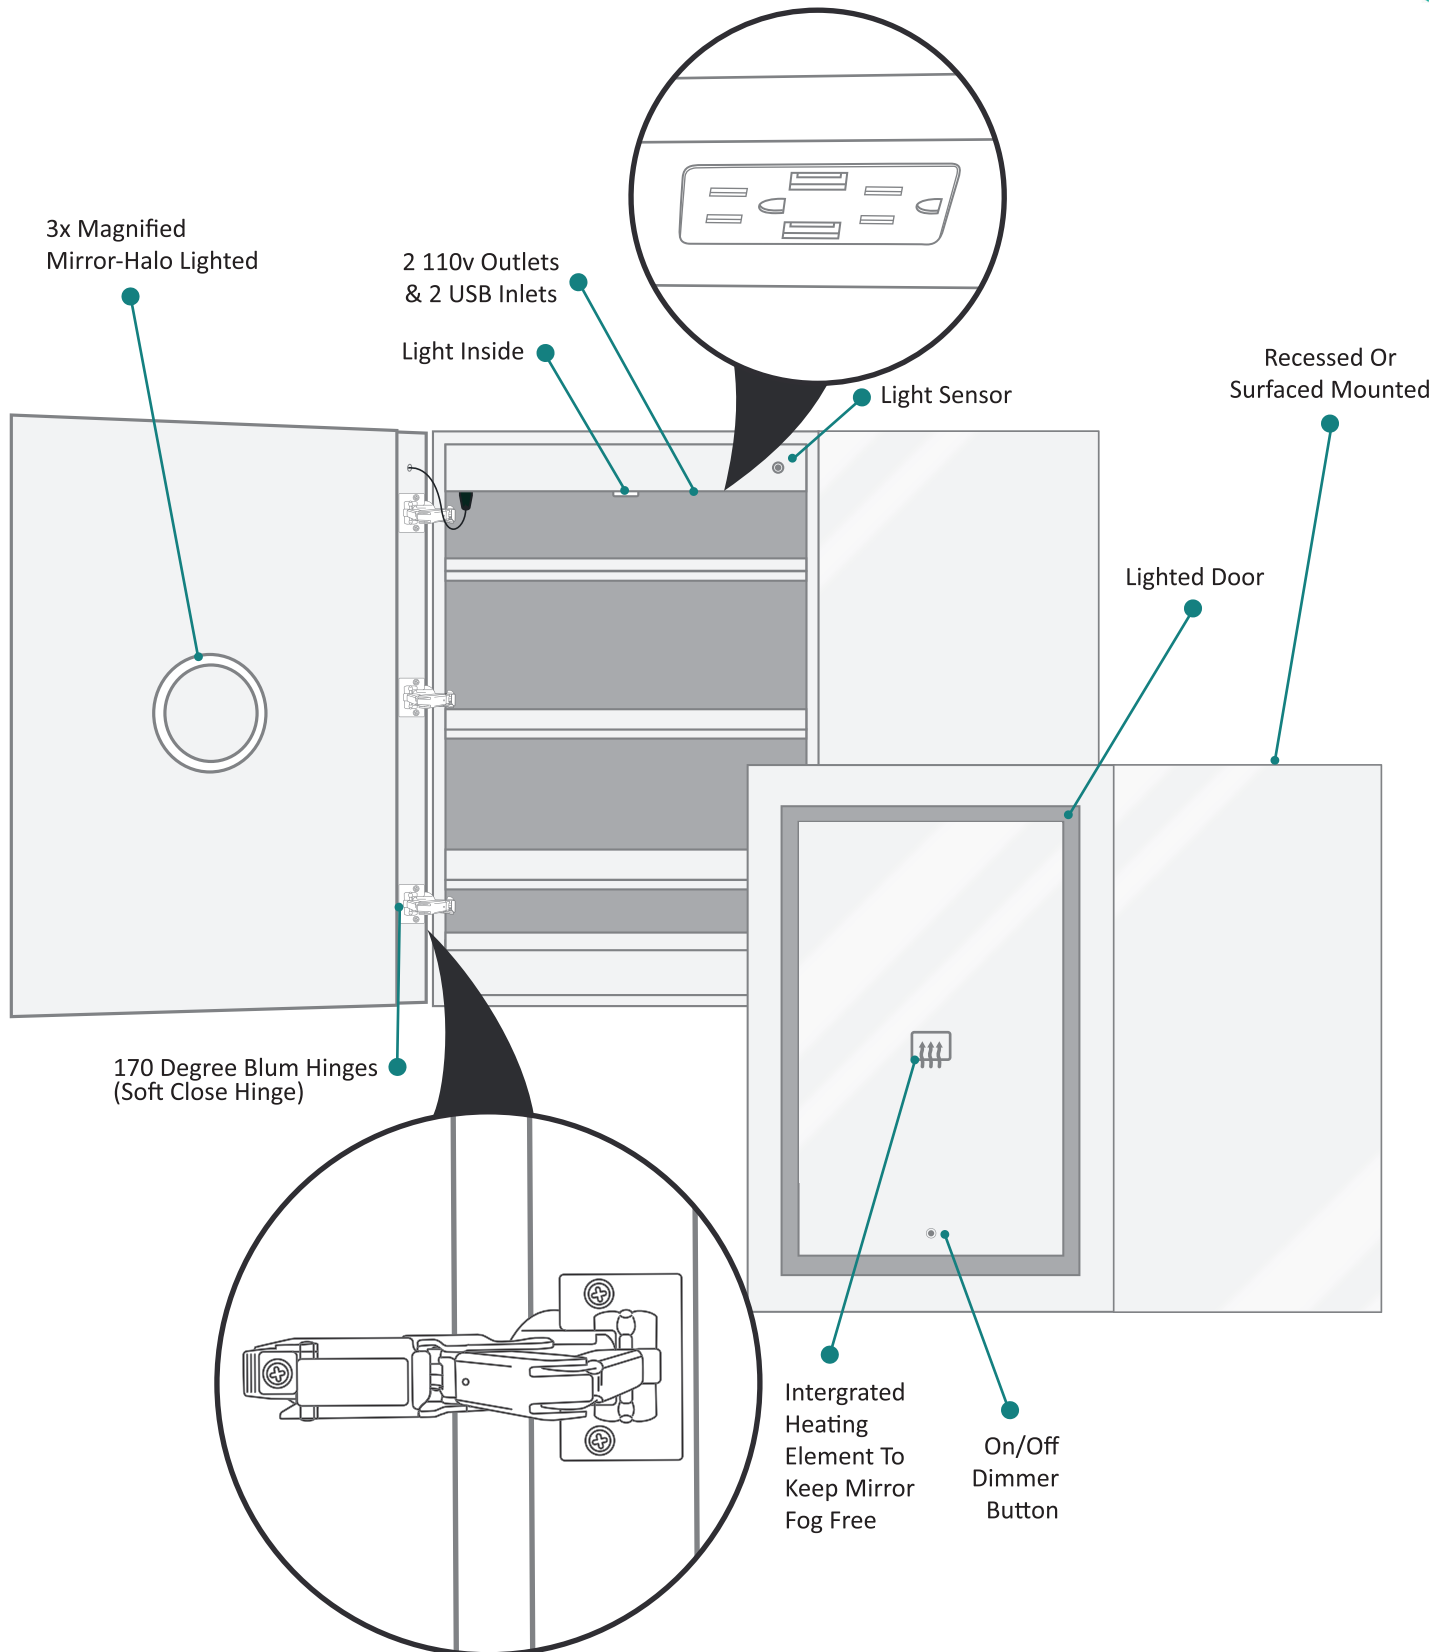

Outlet

- Performance Requirements: Contains the required Supervisory Circuit with the Auto-Monitoring Function as noted by UL 1310
- Input Voltage: Min 112Vac, Nom 125Vac, Max 137Vac
- Frequency: 60Hz
- Front Receptacle Current: 102-132VAC Nominal 15A
- USB Output Current: 5VDC Nominal 4A

CABINET CONFIGURATION

- Included models in this configuration:
Cabinet 1 = 2436L Cabinet 2 = 1836R

SVANGE 4236L Wall Mirror - Specification Sheet

SVANGE 4236L Wall Mirror - Specification Sheet

SURFACE MOUNT