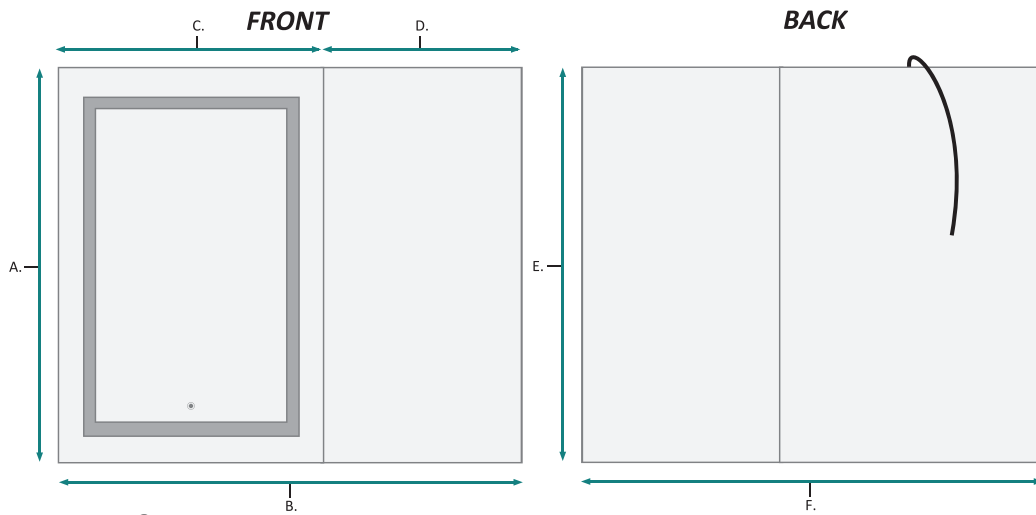

RECESSED MOUNT

FRONT & BACKS

MODEL	A	B	C	D	E	F	G
SVANGE4236L	36	42-1/8	24	18	35-1/8	41-1/8	3-1/2

These measurements are for reference, for best results we suggest you measure actual product as small variations in size are possible