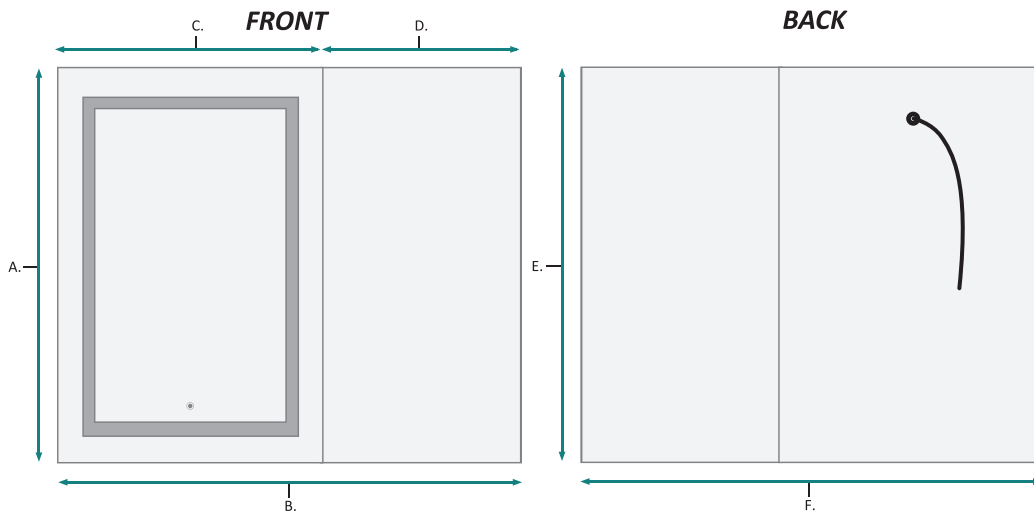

CABINET CONFIGURATION

- Included models in this configuration:
Cabinet 1 = 2436L Cabinet 2 = 1836R

SVANGE 4236L Wall Mirror - Specification Sheet

SVANGE 4236L Wall Mirror - Specification Sheet

SURFACE MOUNT