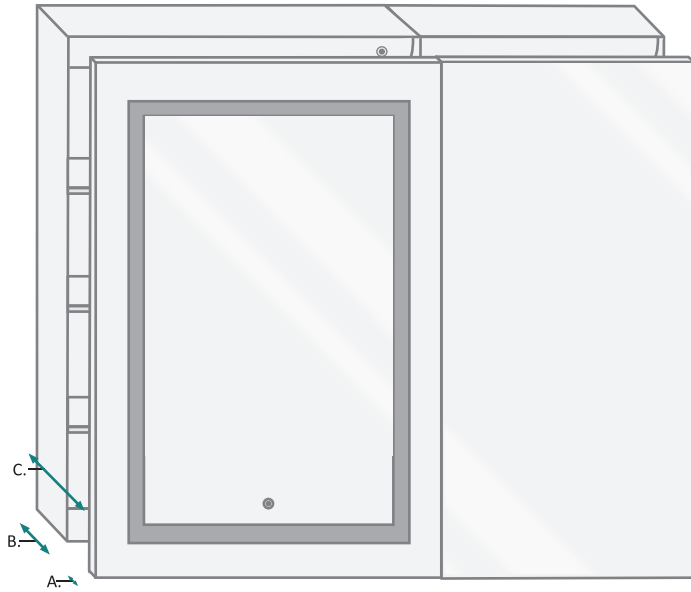

DOOR & CABINET

SVANGE 4236L Wall Mirror - Specification Sheet