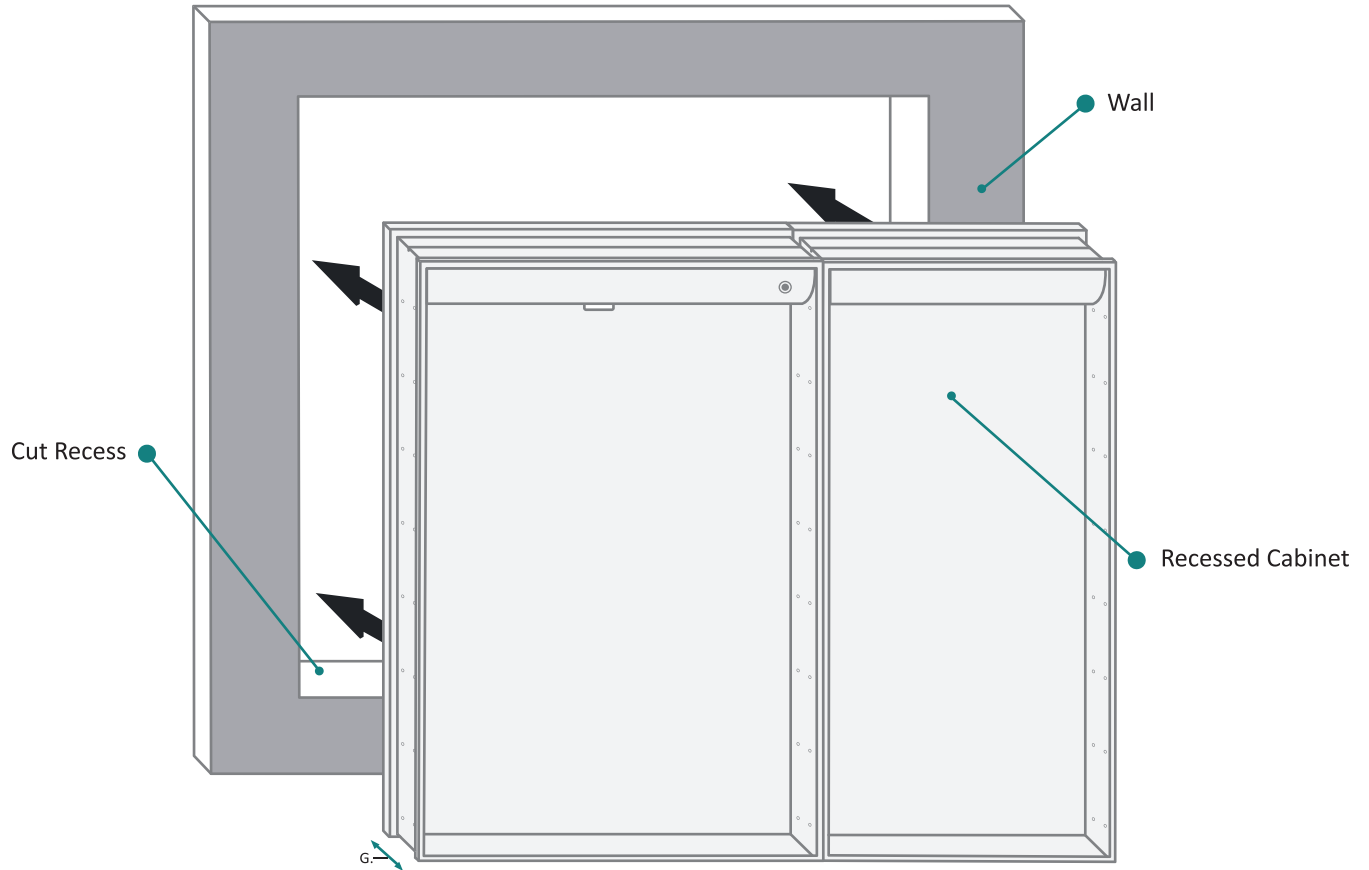

RECESSED MOUNT

FRONT & BACKS

MODEL	A	B	C	D	E	F	G
SVANGE4236L	36	42-1/8	24	18	35-1/8	41-1/8	3-1/2

These measurements are for reference, for best results we suggest you measure actual product as small variations in size are possible