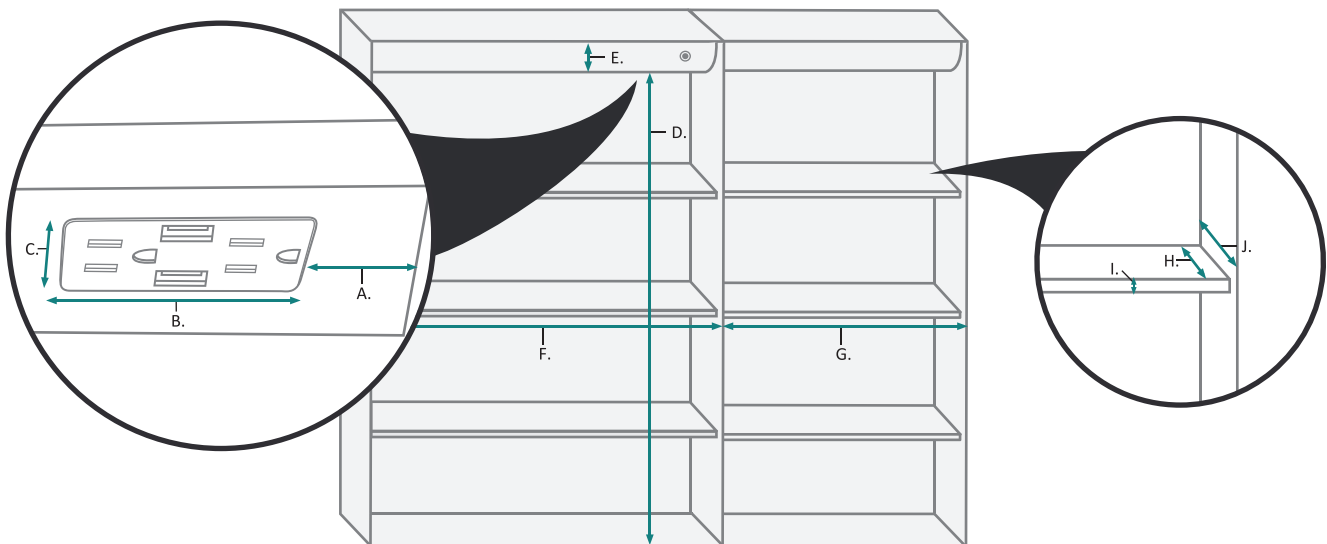

SVANGE 4236L Wall Mirror - Specification Sheet

RECESSED MOUNT

FRONT & BACKS

MODEL	A	B	C	D	E	F	G
SVANGE4236L	36	42-1/8	24	18	35-1/8	41-1/8	3-1/2

These measurements are for reference, for best results we suggest you measure actual product as small variations in size are possible

SVANGE 4236L Wall Mirror - Specification Sheet

INTERIOR DOOR

DOOR & CABINET

MODEL	A	B	C	D	E	F	G
SVANGE4236L	7/8	3-1/2	5	18	3-1/8	5-1/4	13

INTERIOR CABINET

MODEL	A	B	C	D	E	F	G	H	I	J
SVANGE4236L	3-3/4	5-5/8	1-1/4	32	2-1/4	22-1/4	16-1/4	2-3/8	3/8	3-5/8