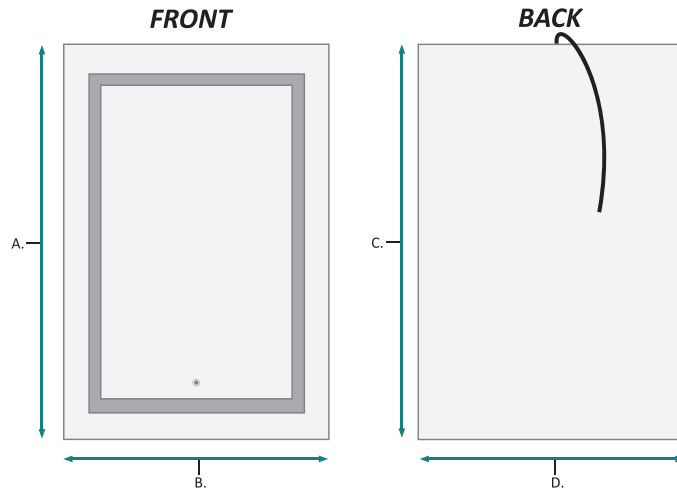

RECESS MOUNT

FRONT & BACK

MODEL	A	B	C	D	E
SVANGE2436R	36	24	35-1/8	23-1/8	3-1/2

These measurements are for reference, for best results we suggest you measure actual product as small variations in size are possible