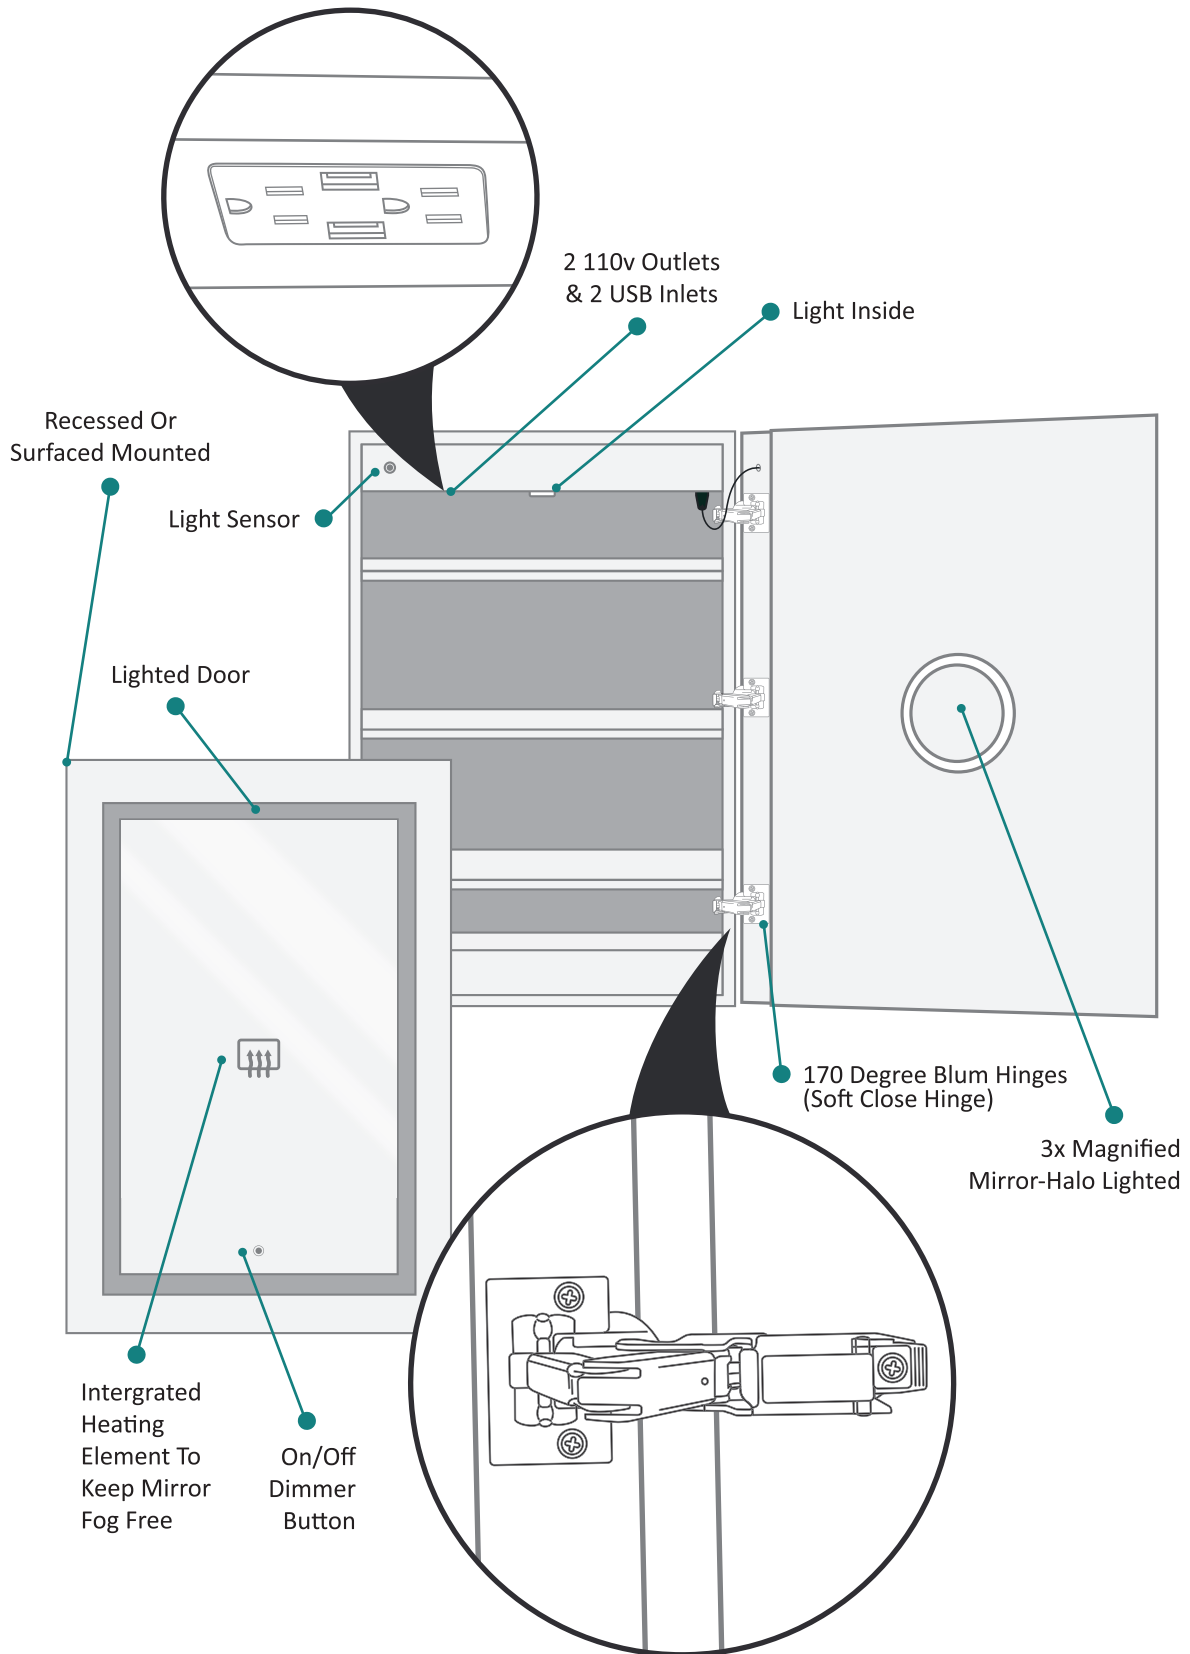

SVANGE 2436R Wall Mirror - Specification Sheet