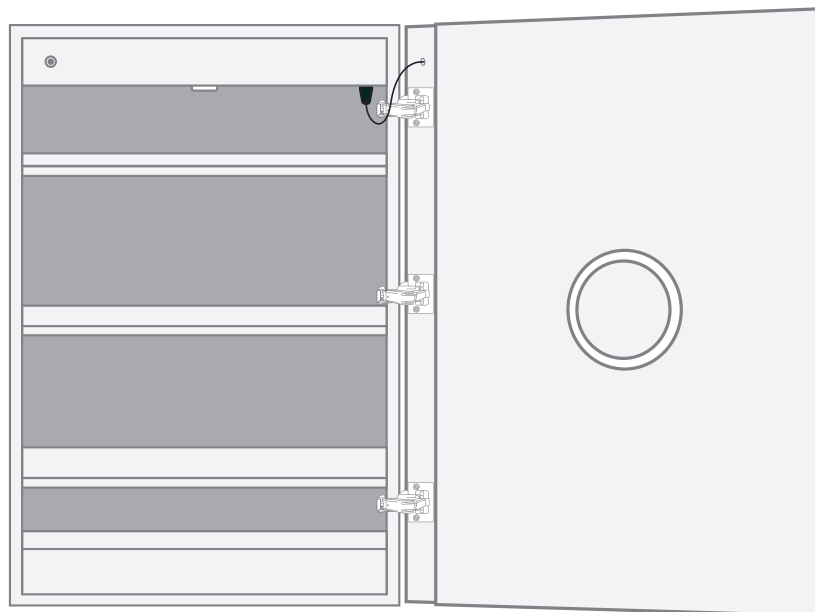

## Model

- SVANGE 2436R Right Swinging Door
- Included models in this configuration:  
Cabinet 1 = 2436R

## CABINET CONFIGURATION

- Included models in this configuration:  
Cabinet 1 = 2436R