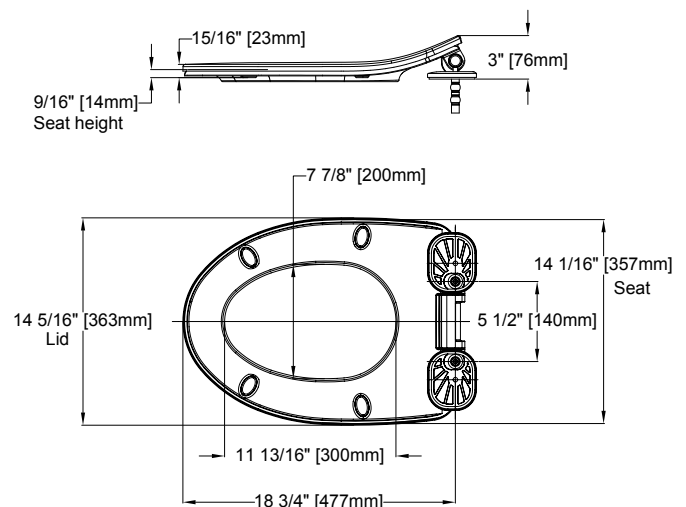

### PRODUCT SPECIFICATIONS

Seat shall be model SS234#01. Seat shall be made from urea resin for both the seat and seat cover. The seat installation is top mount installation with adjustable hinge plates and stainless steel hinge caps.

### SPECIFICATIONS

<b>Material</b>	Urea Resin
<b>Warranty</b>	One Year Limited Warranty
<b>Shipping Weight</b>	8.7 lbs
<b>Shipping Dimensions</b>	23-5/8"L x 17-3/16"W x 4-1/16"H

### DIMENSIONS