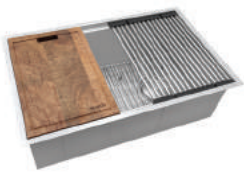

INCLUDES

Colander

Cutting Board

Foldable Drying Rack

FEATURES

Rounded Inside Corners

Decorative Drain Cover

Built-In Ledges