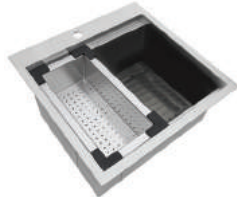

RVQ5221
21" x 20" x 10"

- Marine Grade T-316 Stainless Steel
- Resistant to rust even under outdoor harsh conditions