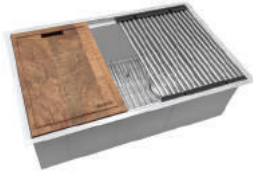

RVH8591
33" x 19" x 10"