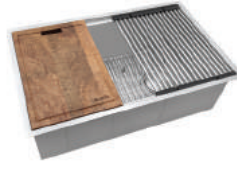

RVH8596
36" x 19" x 10"