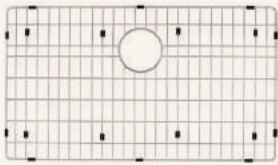

Accessories

RVA5006
Towel Bar
Crystal & Chrome

RVA5009
Toilet Paper Holder
Crystal & Chrome

RVGrid

Innovative Accessories to **Transform your Kitchen Sink**

Ruvati workstation sinks come with a foldable drying rack (Model # RVA1395). The patented design combines square stainless steel bars with a foldable silicone frame, allowing you to neatly fold the rack when not in use.

US PATENT NO. D936319