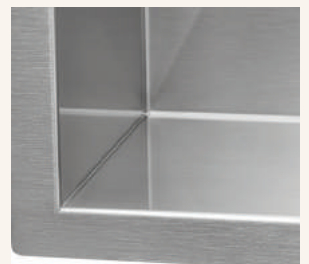

RVH7200
29" x 19" x 10"

RVH7350
30" x 19" x 10"

RVH7515
32" x 20" x 10"

RVH7405
32" x 19" x 10"

Nesta

Square bowls and sharp inside corners give the Nesta collection a resolutely modern look.

FEATURES

Brushed Stainless Steel