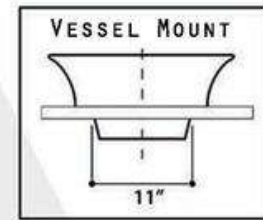

## LA MADDALENA

model RC73040PD

All Dimensions are Nominal +/- .25"