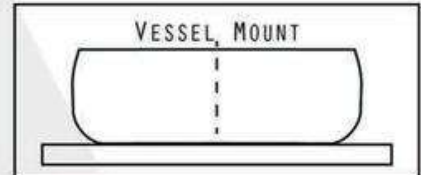

DRAKE WHITE