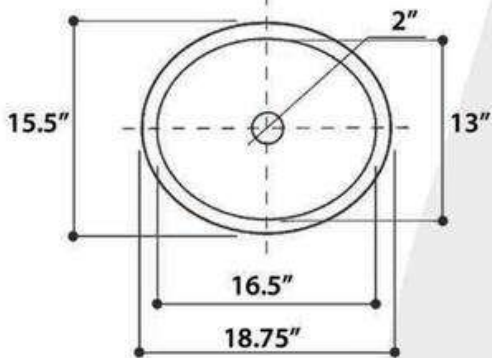

All Dimensions are Nominal +/- .25"