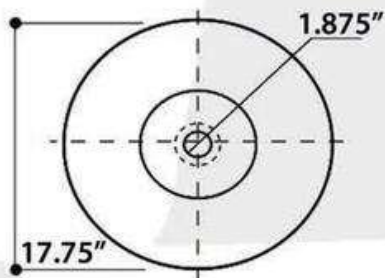

REGATTA COLLECTION

All Dimensions are Nominal +/- .25"

All Dimensions are Nominal +/- .25"

ST. MALO

model RC77240P

DINARD

model RC77240W

GENUINE ITALIAN FIRECLAY MADE IN ITALY