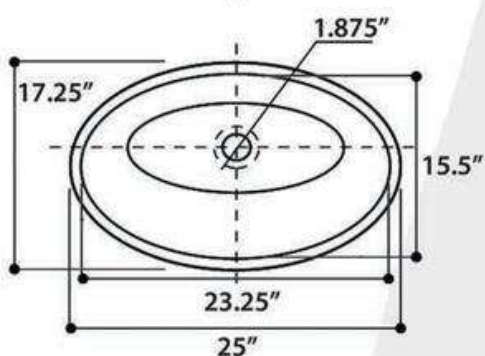

All Dimensions are Nominal +/- .25"

All Dimensions are Nominal +/- .25"