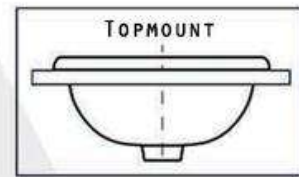

# REGATTA COLLECTION

All Dimensions are Nominal +/- .25"

## BISCAYNE

model RC1000ETRN

All Dimensions are Nominal +/- .25"

# REGATTA COLLECTION

ST. LOUIS

model RC73240BHY

All Dimensions are Nominal +/- .25"

SANREMO

model RC73240GS

All Dimensions are Nominal +/- .25"

GENUINE ITALIAN FIRECLAY MADE IN ITALY