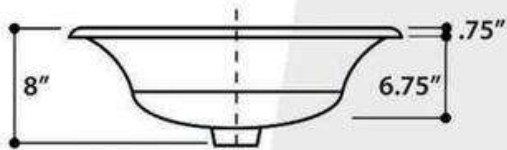

REGATTA COLLECTION

All Dimensions are Nominal +/- .25"

All Dimensions are Nominal +/- .25"

ST. JOHN

model RC70640GS

TORTOLA

model RC70640W

GENUINE ITALIAN FIRECLAY MADE IN ITALY