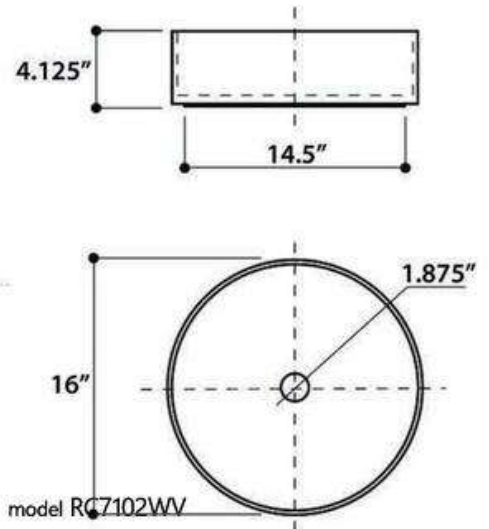

model RC2040CON

REGATTA COLLECTION

MODEL KIEL HAND THROWN ON A POTTER'S WHEEL

KIEL

Hand thrown on a potter's wheel