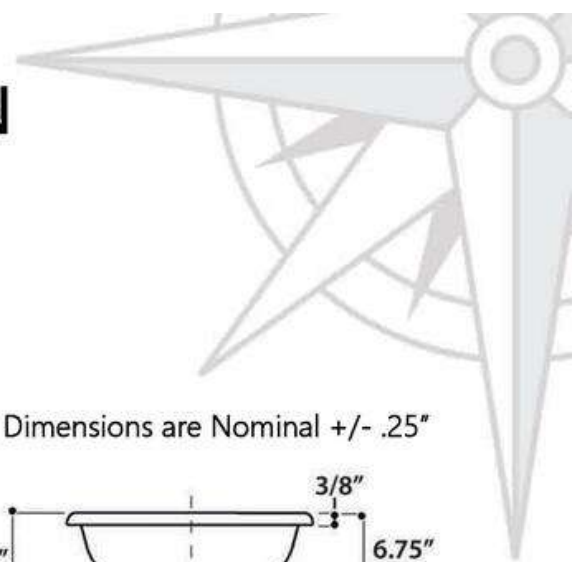

REGATTA COLLECTION