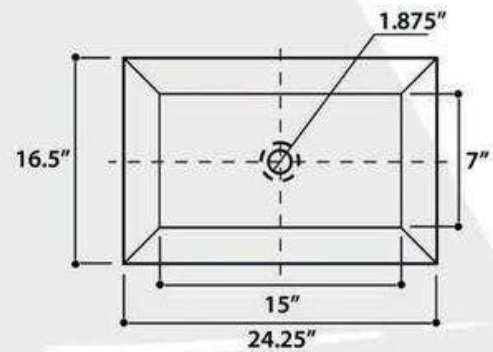

## LA MADDALENA

model RC73040PD

All Dimensions are Nominal +/- .25"

## PORTO CERVO

model RC73040PR

All Dimensions are Nominal +/- .25"

# REGATTA COLLECTION

All Dimensions are Nominal +/- .25"

model RC73040W

## CANNES

All White Version Also Available Shown Here

All Dimensions are Nominal +/- .25"