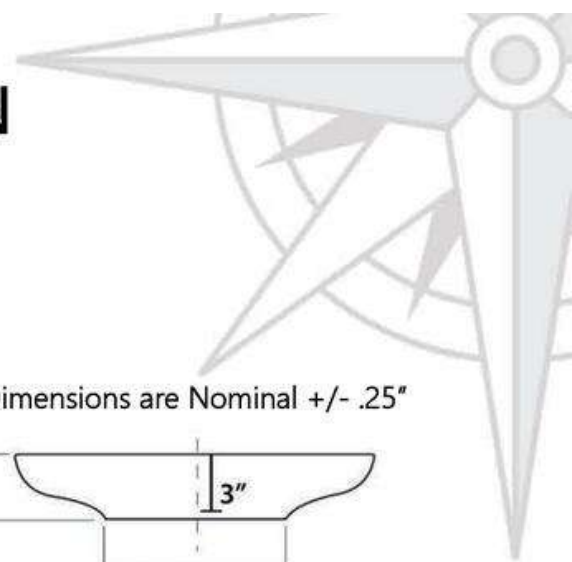

REGATTA COLLECTION