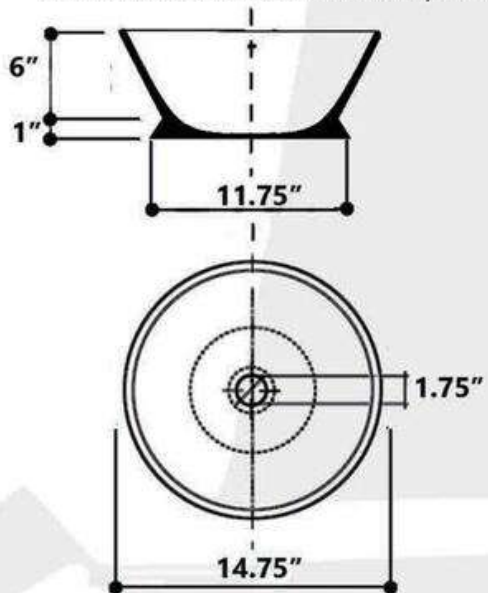

## CANNES

All White Version Also Available Shown Here

All Dimensions are Nominal +/- .25"

# REGATTA COLLECTION

All Dimensions are Nominal +/- .25"

## BISCAYNE

model RC1000ETRN

All Dimensions are Nominal +/- .25"