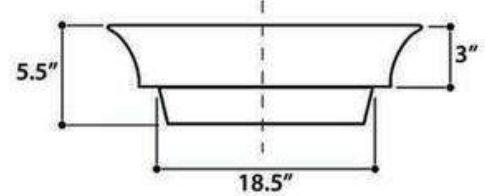

## LA MADDALENA

model RC73040PD

All Dimensions are Nominal +/- .25"