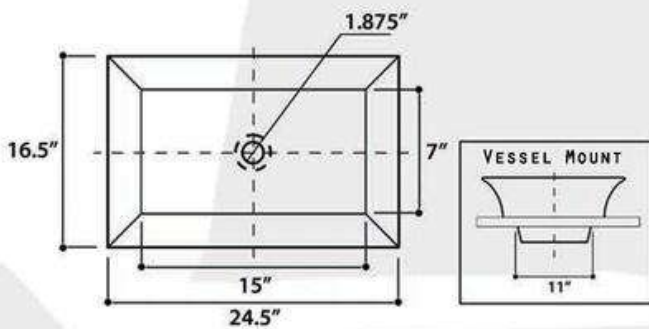

## LA MADDALENA

model RC73040PD

All Dimensions are Nominal +/- .25"

## PORTO CERVO

model RC73040PR

All Dimensions are Nominal +/- .25"

# REGATTA COLLECTION

All Dimensions are Nominal +/- .25"

model RC73040W

## CANNES

All White Version Also Available Shown Here

All Dimensions are Nominal +/- .25"