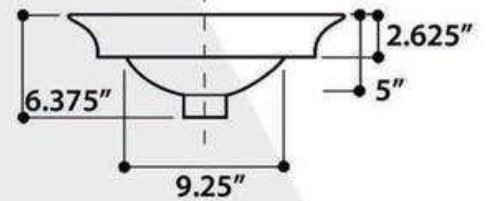

## ST. TROPEZ

model RC77240BS

All Dimensions are Nominal +/- .25"

## LUGANO

model RC77240GF

All Dimensions are Nominal +/- .25"