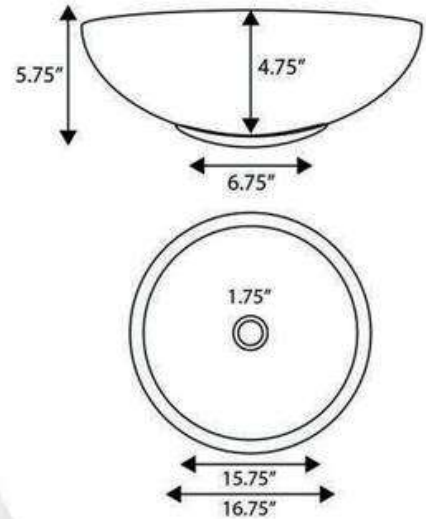

REGATTA COLLECTION

DRAKE MATTE BLACK

RC7040GMS-MB

All Dimensions are Nominal +/- .25"

DRAKE WHITE

RC7040GMS-W

All Dimensions are Nominal +/- .25"

GENUINE ITALIAN FIRECLAY MADE IN ITALY