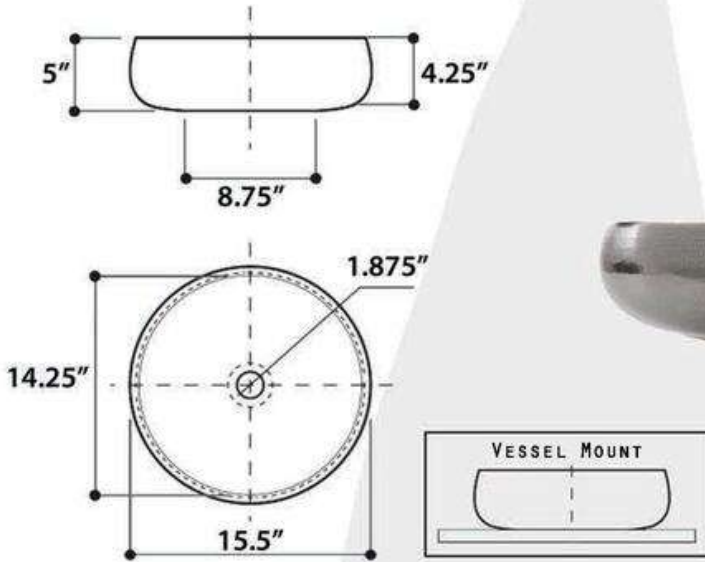

All Dimensions are Nominal +/- .25"

MONTE CARLO