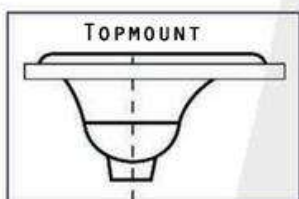

All Dimensions are Nominal +/- .25"

All Dimensions are Nominal +/- .25"