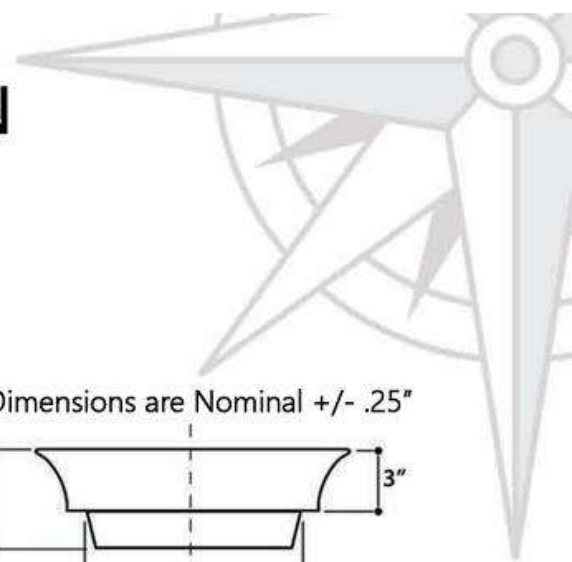

REGATTA COLLECTION