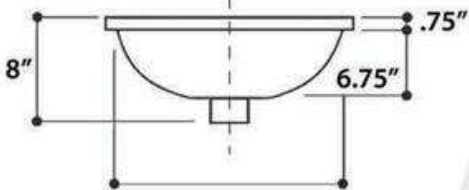

All Dimensions are Nominal +/- .25"