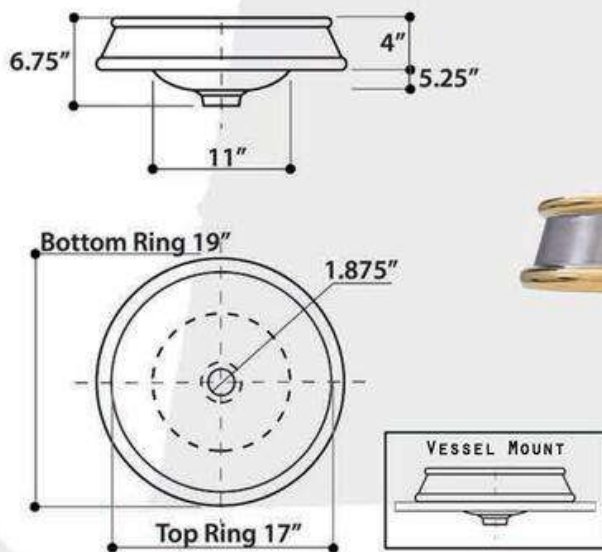

# REGATTA COLLECTION

All Dimensions are Nominal +/- .25"

MONTE CARLO

model RC72030P

All Dimensions are Nominal +/- .25"

ST. BART

model RC74040PG

GENUINE ITALIAN FIRECLAY MADE IN ITALY