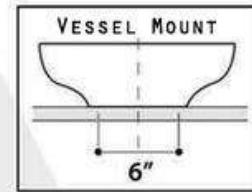

# REGATTA COLLECTION

DUBAI

model RC79040G

All Dimensions are Nominal +/- .25"

PORTOFINO

model RC79041W

All Dimensions are Nominal +/- .25"

GENUINE ITALIAN FIRECLAY MADE IN ITALY