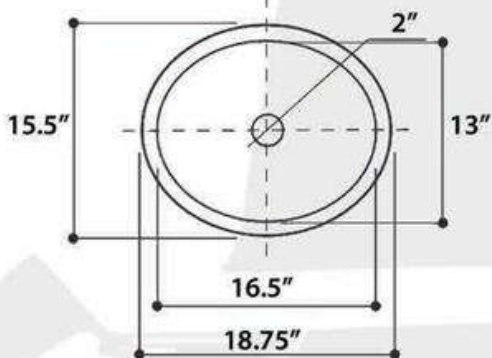

## CANNES

All White Version Also Available Shown Here

All Dimensions are Nominal +/- .25"

# REGATTA COLLECTION

All Dimensions are Nominal +/- .25"

## BISCAYNE

model RC1000ETRN

All Dimensions are Nominal +/- .25"

# REGATTA COLLECTION

All Dimensions are Nominal +/- .25"

IZOLA

model RC78340SL

All Dimensions are Nominal +/- .25"

ANZIO

model RC78340GRD

GENUINE ITALIAN FIRECLAY MADE IN ITALY