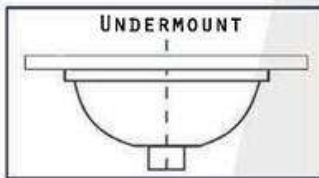

All Dimensions are Nominal +/- .25"