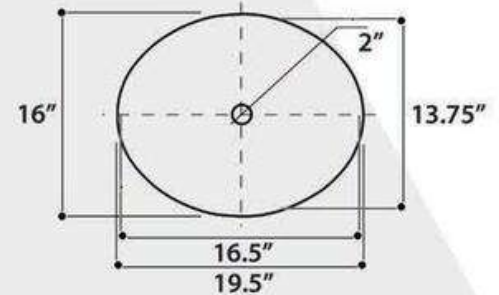

GENUINE ITALIAN FIRECLAY MADE IN ITALY