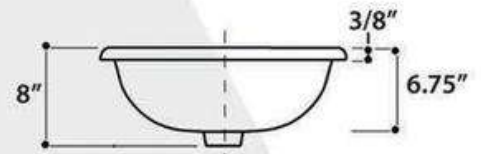

# REGATTA COLLECTION

All Dimensions are Nominal +/- .25"

## BISCAYNE

model RC1000ETRN

All Dimensions are Nominal +/- .25"

# REGATTA COLLECTION

ST. LOUIS

model RC73240BHY

All Dimensions are Nominal +/- .25"

SANREMO

model RC73240GS

All Dimensions are Nominal +/- .25"

GENUINE ITALIAN FIRECLAY MADE IN ITALY