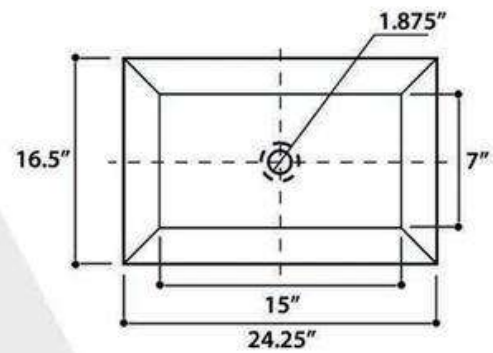

## LUGANO

model RC77240GF

All Dimensions are Nominal +/- .25"

## LA MADDALENA

model RC73040PD

All Dimensions are Nominal +/- .25"

# REGATTA COLLECTION

All Dimensions are Nominal +/- .25"

model RC73040W