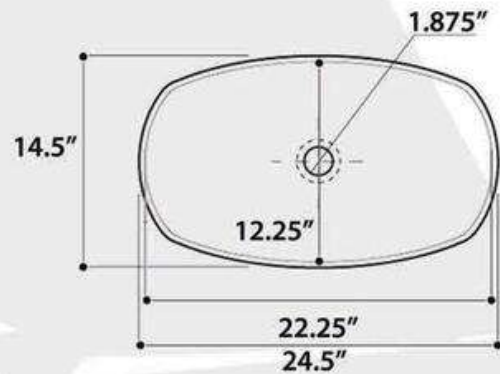

## LA MADDALENA

model RC73040PD

All Dimensions are Nominal +/- .25"

## CANNES

All White Version Also Available Shown Here

All Dimensions are Nominal +/- .25"

# REGATTA COLLECTION

DUBAI

model RC79040G

All Dimensions are Nominal +/- .25"

PORTOFINO

model RC79041W

All Dimensions are Nominal +/- .25"

GENUINE ITALIAN FIRECLAY MADE IN ITALY

# REGATTA COLLECTION

All Dimensions are Nominal +/- .25"