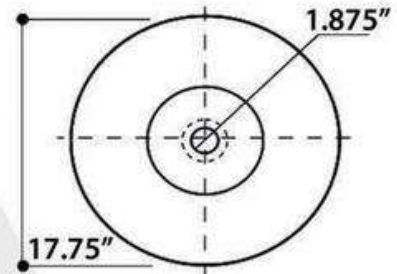

## ST. TROPEZ

model RC77240BS

All Dimensions are Nominal +/- .25"