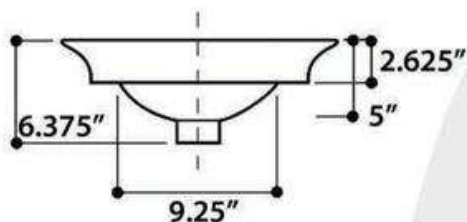

All Dimensions are Nominal +/- .25"

All Dimensions are Nominal +/- .25"