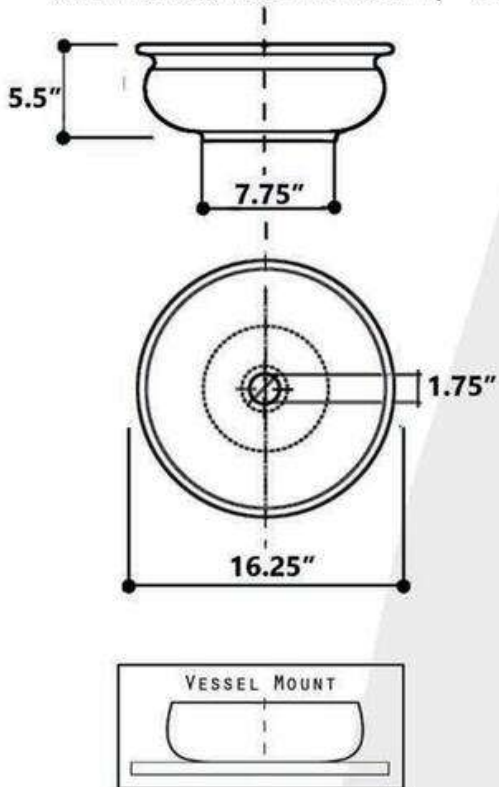

## LA MADDALENA

model RC73040PD

All Dimensions are Nominal +/- .25"

## CANNES

All White Version Also Available Shown Here

All Dimensions are Nominal +/- .25"

# REGATTA COLLECTION

All Dimensions are Nominal +/- .25"

## BISCAYNE

model RC1000ETRN

All Dimensions are Nominal +/- .25"