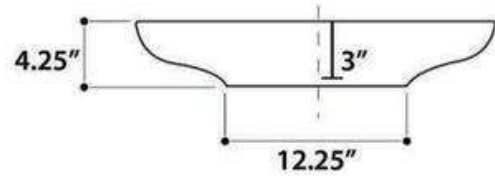

# REGATTA COLLECTION

DUBAI

model RC79040G

All Dimensions are Nominal +/- .25"

PORTOFINO

model RC79041W

All Dimensions are Nominal +/- .25"

GENUINE ITALIAN FIRECLAY MADE IN ITALY

# REGATTA COLLECTION

All Dimensions are Nominal +/- .25"