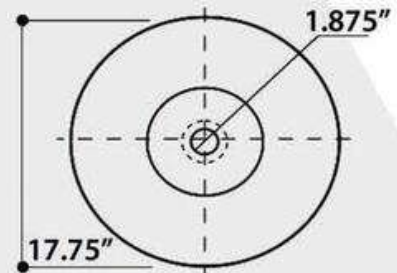

## ST. TROPEZ

model RC77240BS

All Dimensions are Nominal +/- .25"

## LUGANO

model RC77240GF

All Dimensions are Nominal +/- .25"