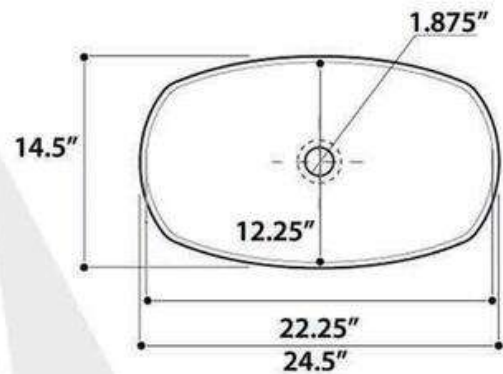

## LA MADDALENA

model RC73040PD

All Dimensions are Nominal +/- .25"

## CANNES

All White Version Also Available Shown Here

All Dimensions are Nominal +/- .25"

# REGATTA COLLECTION

DUBAI

model RC79040G

All Dimensions are Nominal +/- .25"

PORTOFINO

model RC79041W

All Dimensions are Nominal +/- .25"

GENUINE ITALIAN FIRECLAY MADE IN ITALY

# REGATTA COLLECTION

All Dimensions are Nominal +/- .25"