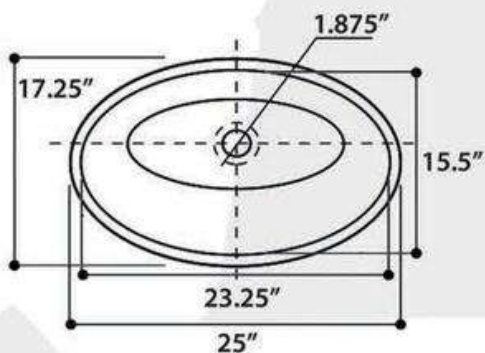

REGATTA COLLECTION

All Dimensions are Nominal +/- .25"

All Dimensions are Nominal +/- .25"

ST. JOHN

model RC70640GS

TORTOLA

model RC70640W

GENUINE ITALIAN FIRECLAY MADE IN ITALY