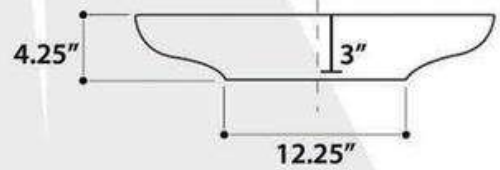

# REGATTA COLLECTION

DUBAI

model RC79040G

All Dimensions are Nominal +/- .25"

PORTOFINO

model RC79041W

All Dimensions are Nominal +/- .25"

GENUINE ITALIAN FIRECLAY MADE IN ITALY