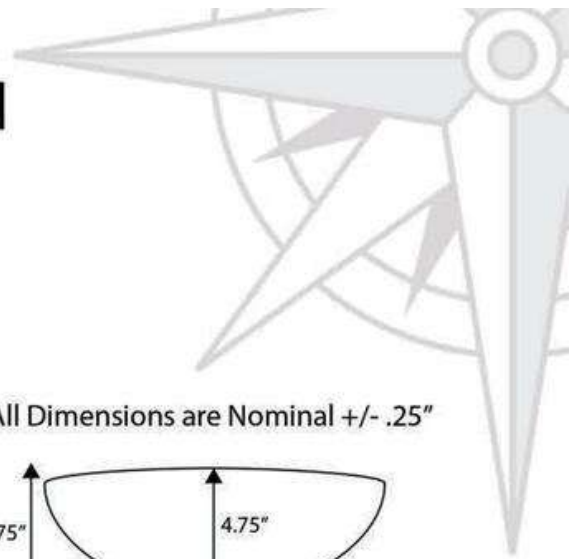

REGATTA COLLECTION

DRAKE MATTE BLACK