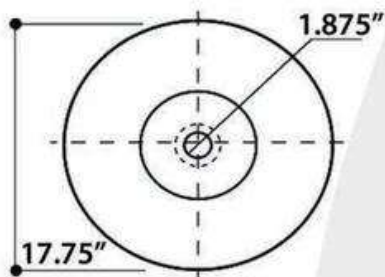

All Dimensions are Nominal +/- .25"

All Dimensions are Nominal +/- .25"