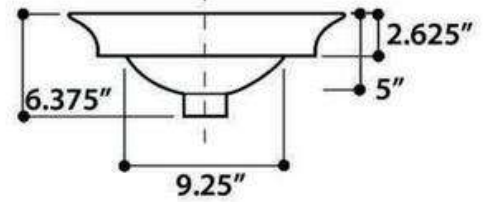

## ST. TROPEZ

model RC77240BS

All Dimensions are Nominal +/- .25"

## LUGANO

model RC77240GF

All Dimensions are Nominal +/- .25"

## LA MADDALENA

model RC73040PD

All Dimensions are Nominal +/- .25"