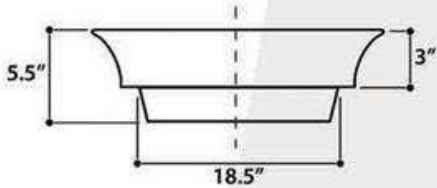

# REGATTA COLLECTION

All Dimensions are Nominal +/- .25"

model RC73040W

## CANNES

All White Version Also Available Shown Here

All Dimensions are Nominal +/- .25"