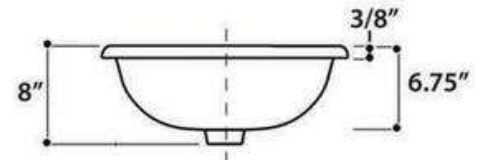

# REGATTA COLLECTION

All Dimensions are Nominal +/- .25"

## BISCAYNE

model RC1000ETRN

All Dimensions are Nominal +/- .25"

# REGATTA COLLECTION

ST. LOUIS

model RC73240BHY

All Dimensions are Nominal +/- .25"

SANREMO

model RC73240GS

All Dimensions are Nominal +/- .25"

GENUINE ITALIAN FIRECLAY MADE IN ITALY