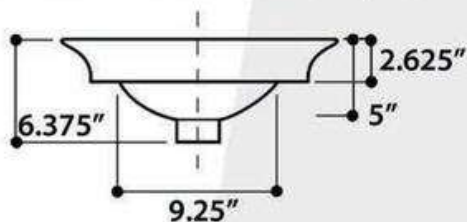

REGATTA COLLECTION

All Dimensions are Nominal +/- .25"

All Dimensions are Nominal +/- .25"

ST. MALO

model RC77240P

DINARD

model RC77240W

GENUINE ITALIAN FIRECLAY MADE IN ITALY