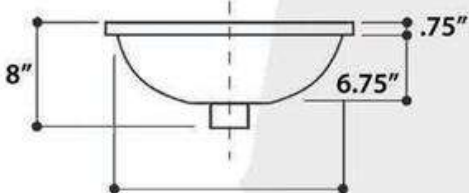

# REGATTA COLLECTION

All Dimensions are Nominal +/- .25"

IZOLA

model RC78340SL

All Dimensions are Nominal +/- .25"

ANZIO

model RC78340GRD

GENUINE ITALIAN FIRECLAY MADE IN ITALY