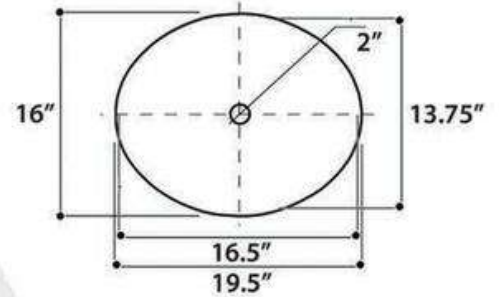

REGATTA COLLECTION

ST. LOUIS

model RC73240BHY

All Dimensions are Nominal +/- .25"

SANREMO

model RC73240GS

All Dimensions are Nominal +/- .25"

GENUINE ITALIAN FIRECLAY MADE IN ITALY