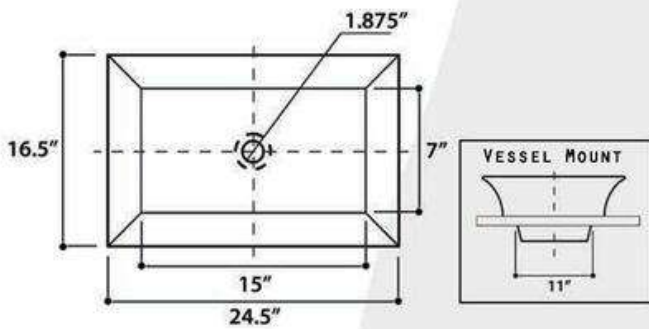

## LA MADDALENA

model RC73040PD

All Dimensions are Nominal +/- .25"

## PORTO CERVO

model RC73040PR

All Dimensions are Nominal +/- .25"

# REGATTA COLLECTION

All Dimensions are Nominal +/- .25"

model RC73040W

## CANNES

All White Version Also Available Shown Here

All Dimensions are Nominal +/- .25"