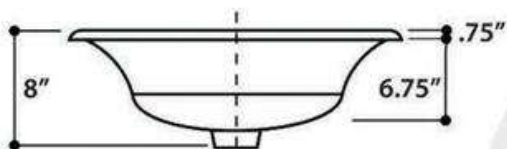

All Dimensions are Nominal +/- .25"

All Dimensions are Nominal +/- .25"