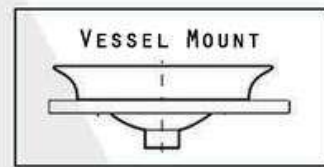

## LUGANO

model RC77240GF

All Dimensions are Nominal +/- .25"