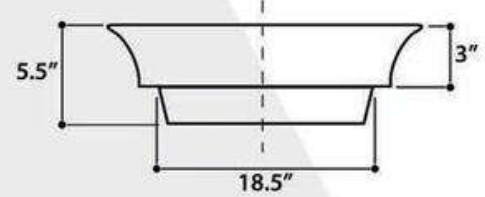

All Dimensions are Nominal +/- .25"