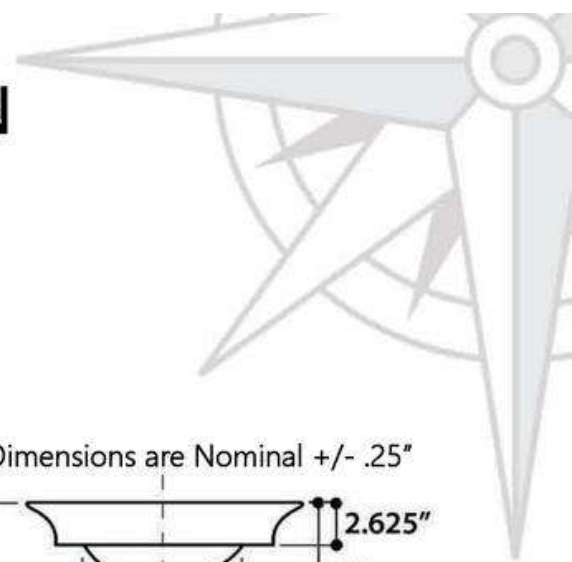

REGATTA COLLECTION