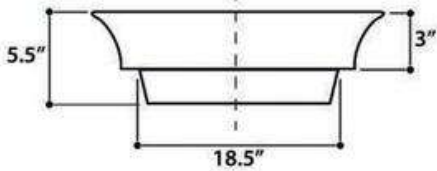

All Dimensions are Nominal +/- .25"

model RC73040W

CANNES

All White Version Also Available Shown Here

All Dimensions are Nominal +/- .25"