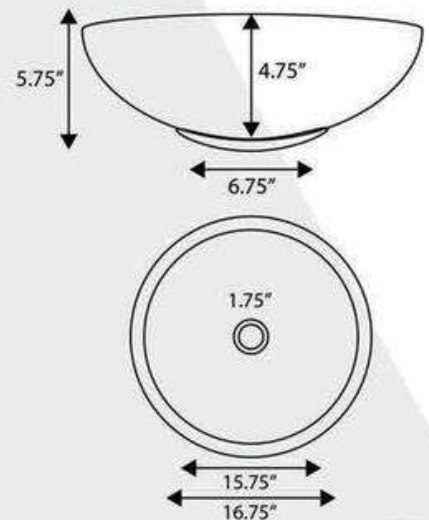

GENUINE ITALIAN FIRECLAY MADE IN ITALY