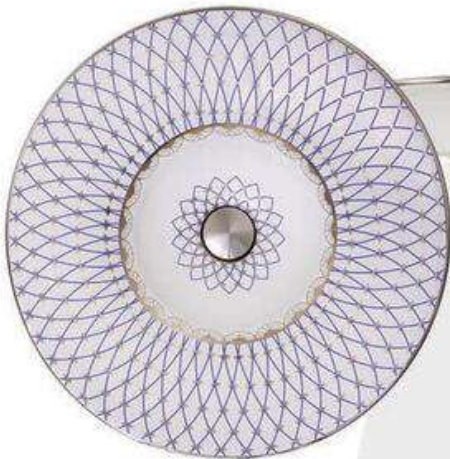

## ST. TROPEZ

model RC77240BS

All Dimensions are Nominal +/- .25"