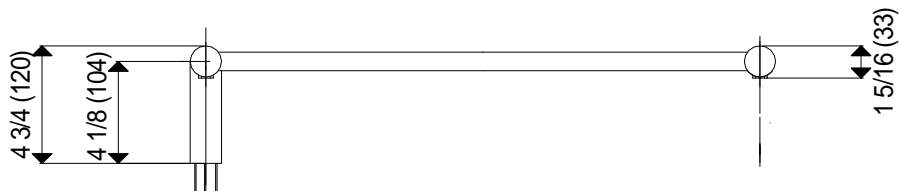

Note: Drawing shows back of unit. Power connection on the right when mounted on wall.

RADIANT MODEL: RWH-SP OR SB HARDWIRED STRAIGHT

Dimensions are shown in inches and in mm].