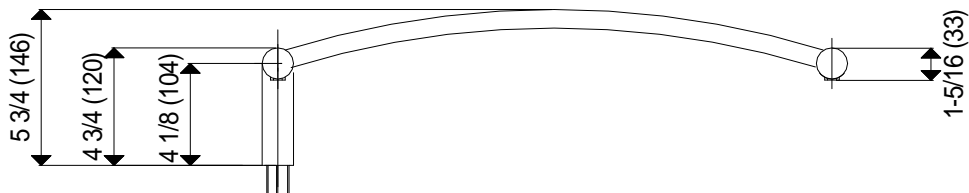

Note: Drawing shows back of unit. Power connection on the right when mounted on wall.

RADIANT MODEL: RWH-CP OR CB HARDWIRED CURVED

Dimensions are shown in inches and in [mm].