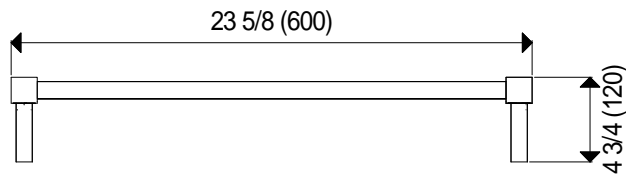

Note: Above drawing shows back of unit. Power connection on the right when mounted on wall.

RADIANT MODEL: RSWH-P OR B SQUARE HARDWIRED

Dimensions are shown in inches [and in mm]