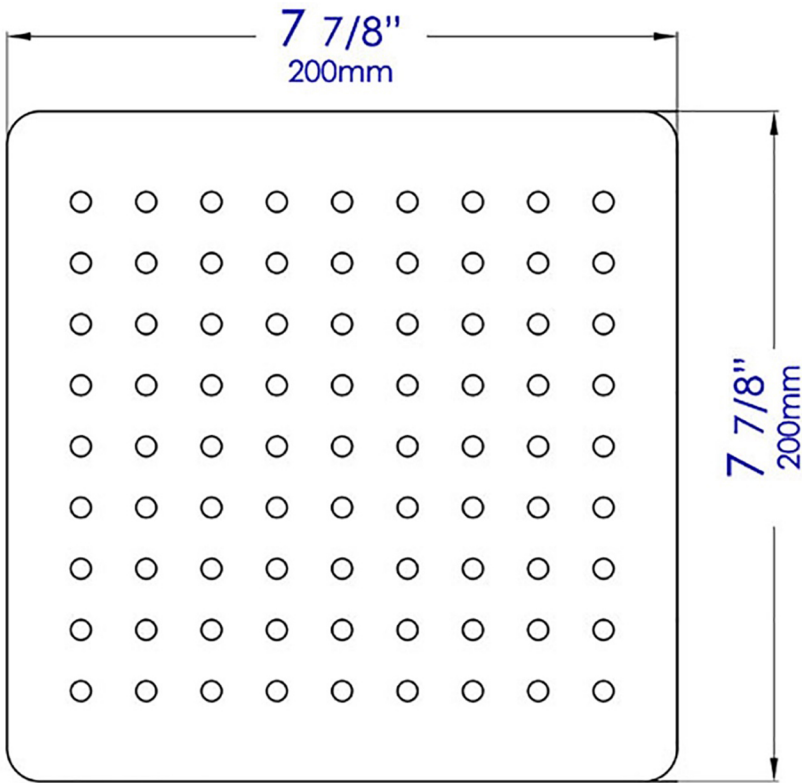

RAIN8S

Solid 8" Square Ultra Thin Rain Shower Head

Note: All product dimensions are approximate and should be verified on site prior to installation.
Visit alfibrand.com for more information.