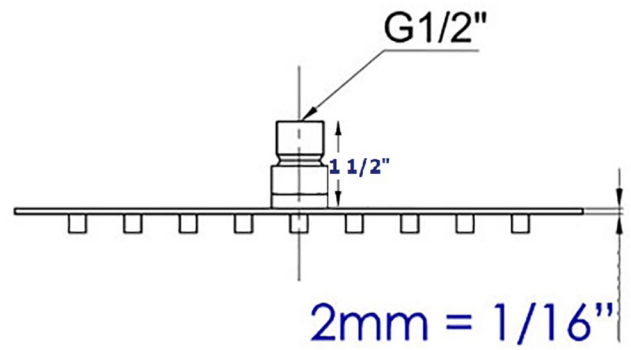

RAIN8S

Solid 8" Square Ultra Thin Rain Shower Head

Note: All product dimensions are approximate and should be verified on site prior to installation.
Visit alfibrand.com for more information.