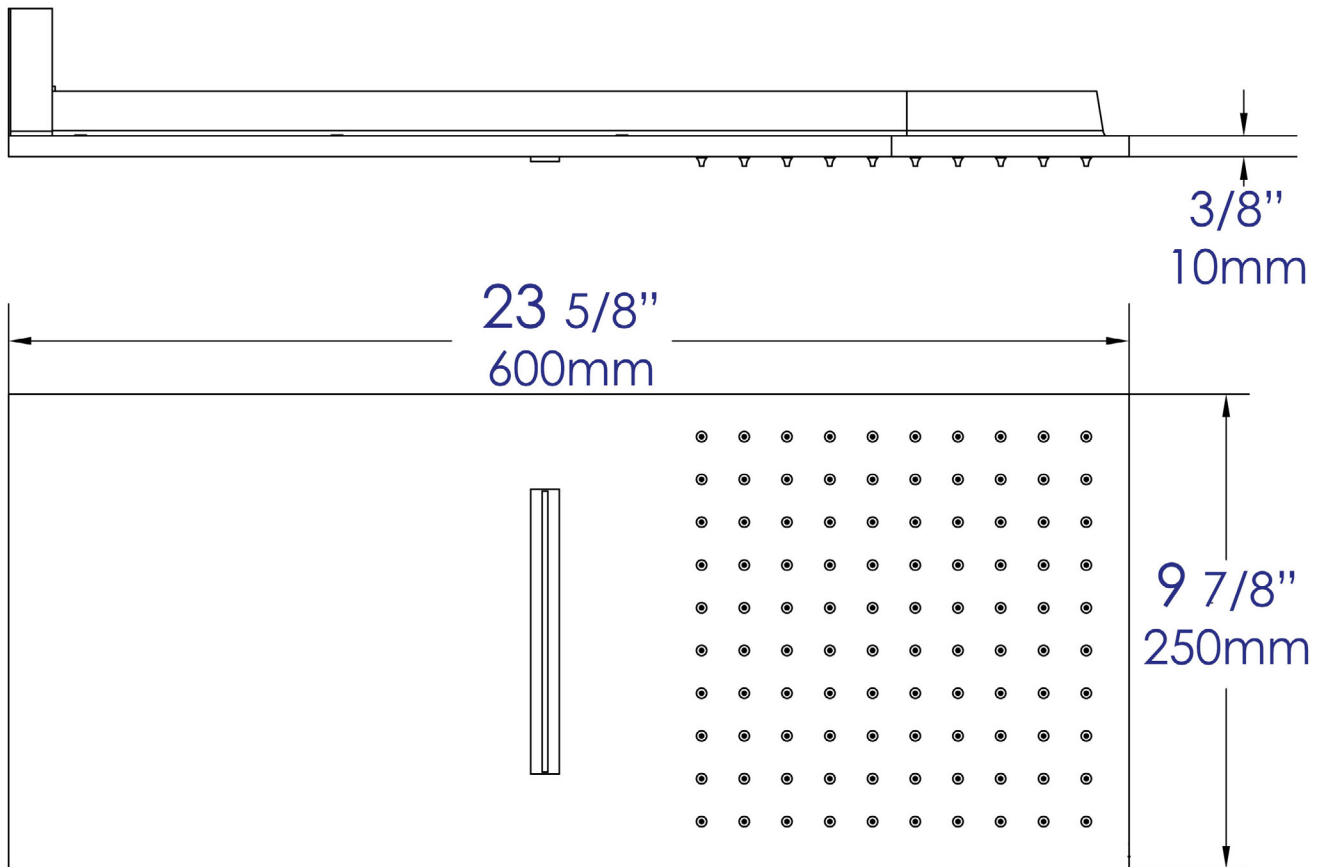

RAIN10SW

10" Wall-Mounted Rectangular Waterfall Rain Shower Head

Note: All product dimensions are approximate and should be verified on site prior to installation.
Visit www.ALFIbrand.com for more information.