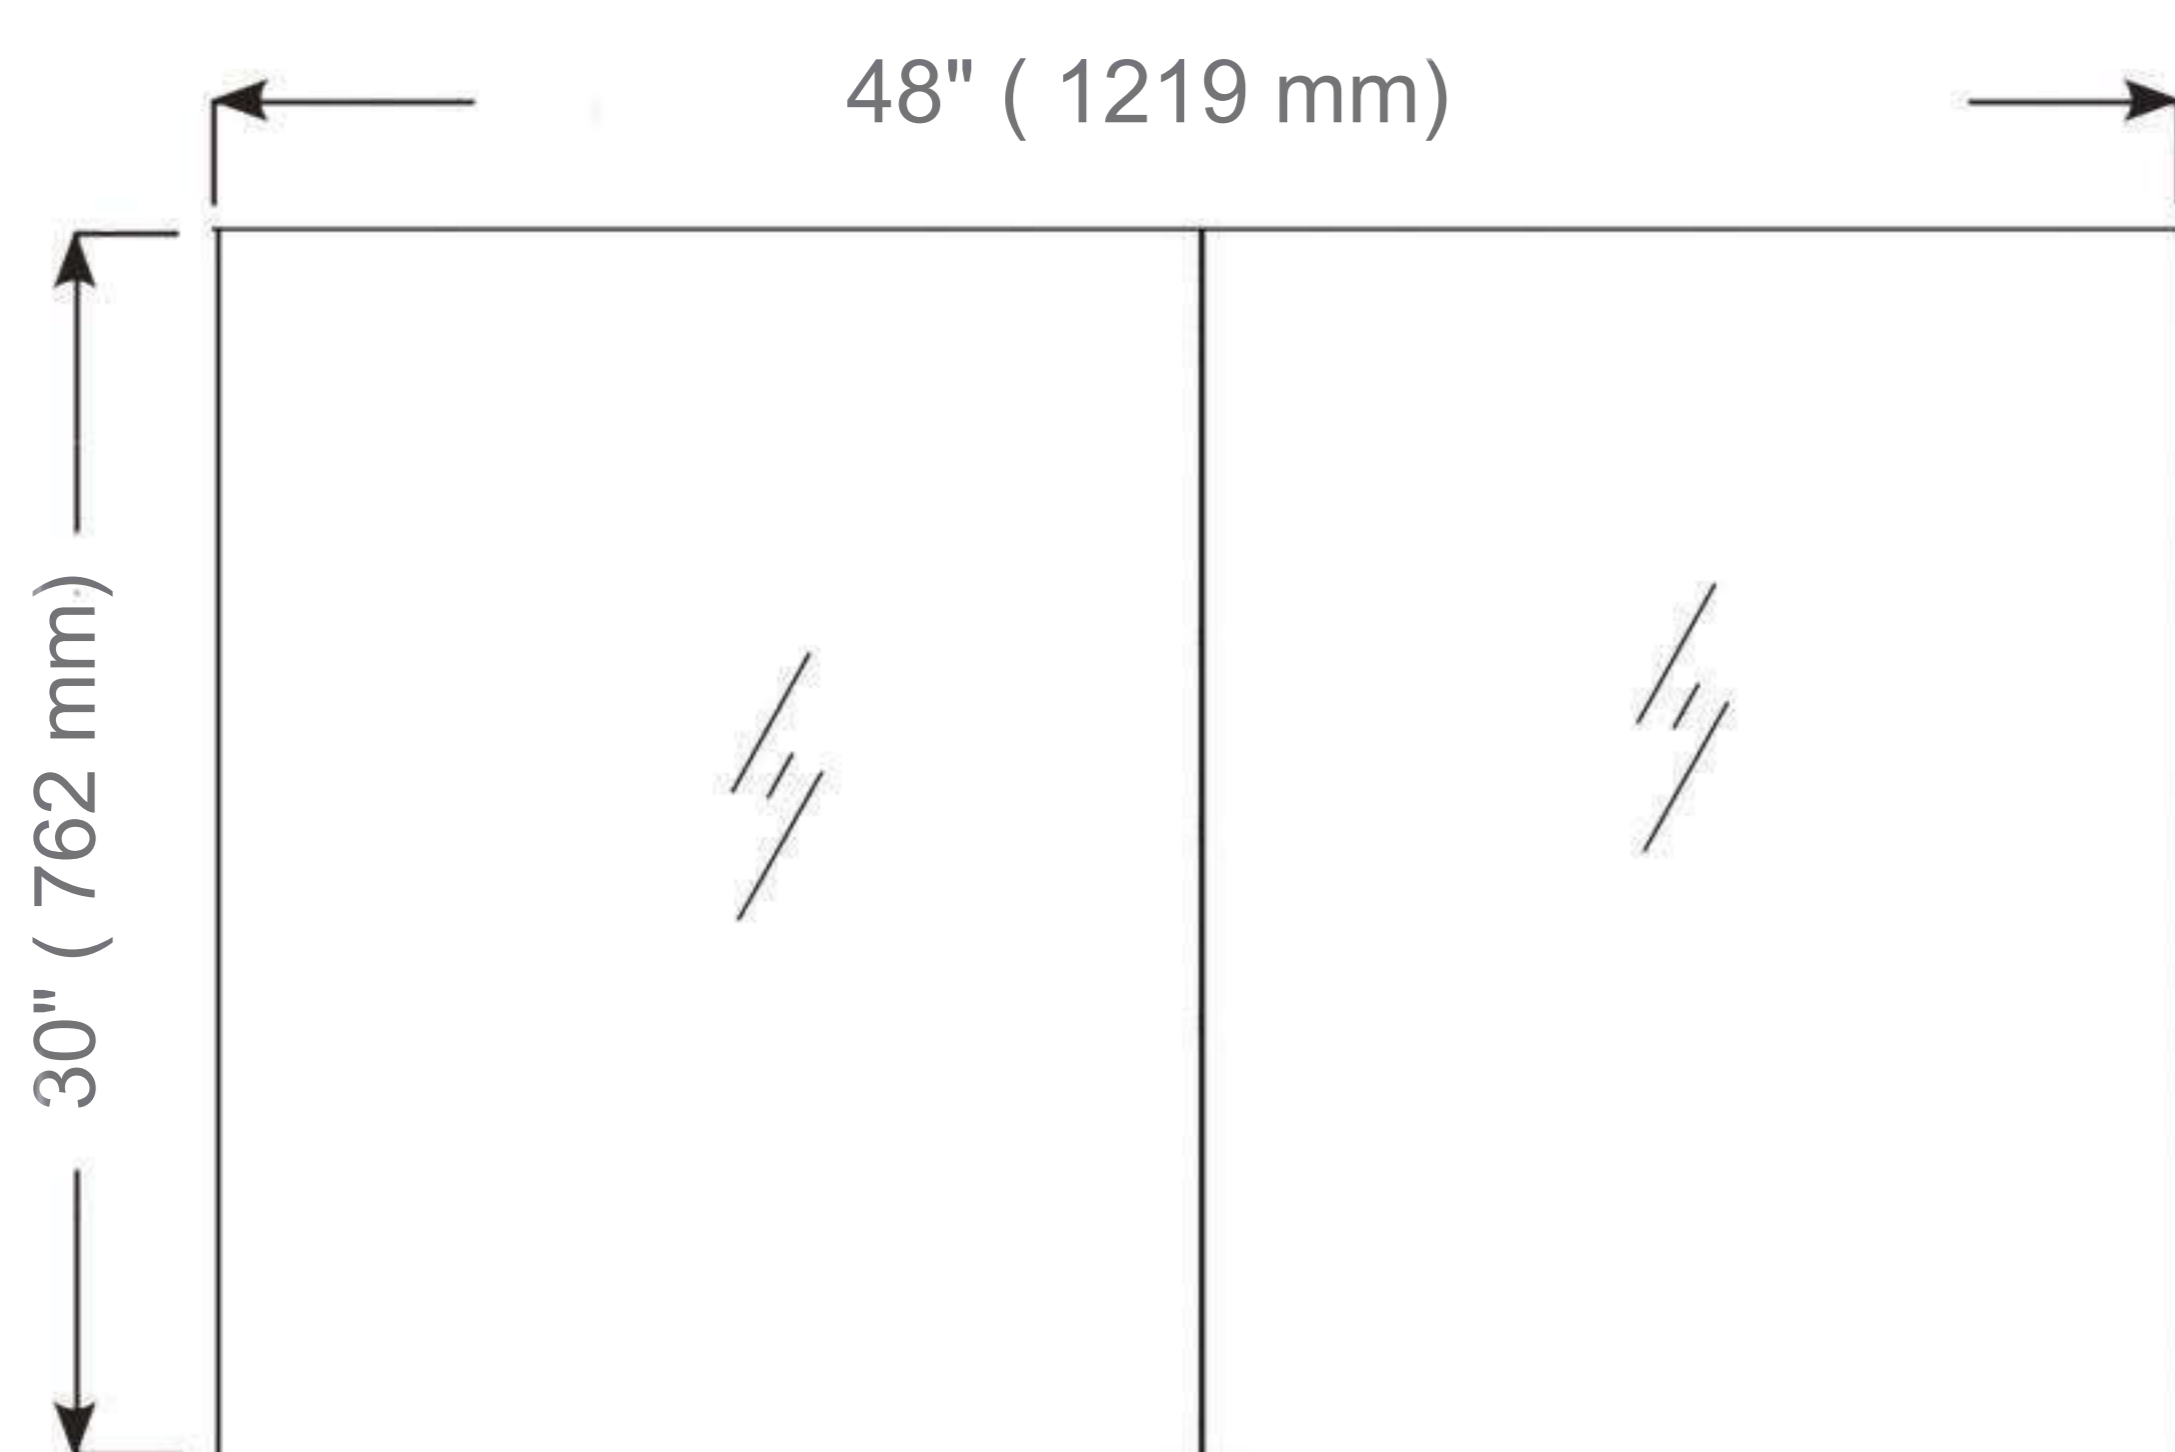

## Dimensions

Height: 30" ( 762 mm)

Width: 48" ( 1219 mm)

Depth: 5" (127 mm) When surface mounted

1" (25 mm) When recessed

## Options

- Other widths / heights available

## Installation Options

- Recessed Mount - Rough Opening - 29-1/2"H x 47-1/2"W x 4"D  
(749 mm H x 1206 mm W x 102mm D)
- Surface Mount - Surface Mount Kit is included

Cabinet Dimensions

Rough-in Dimensions