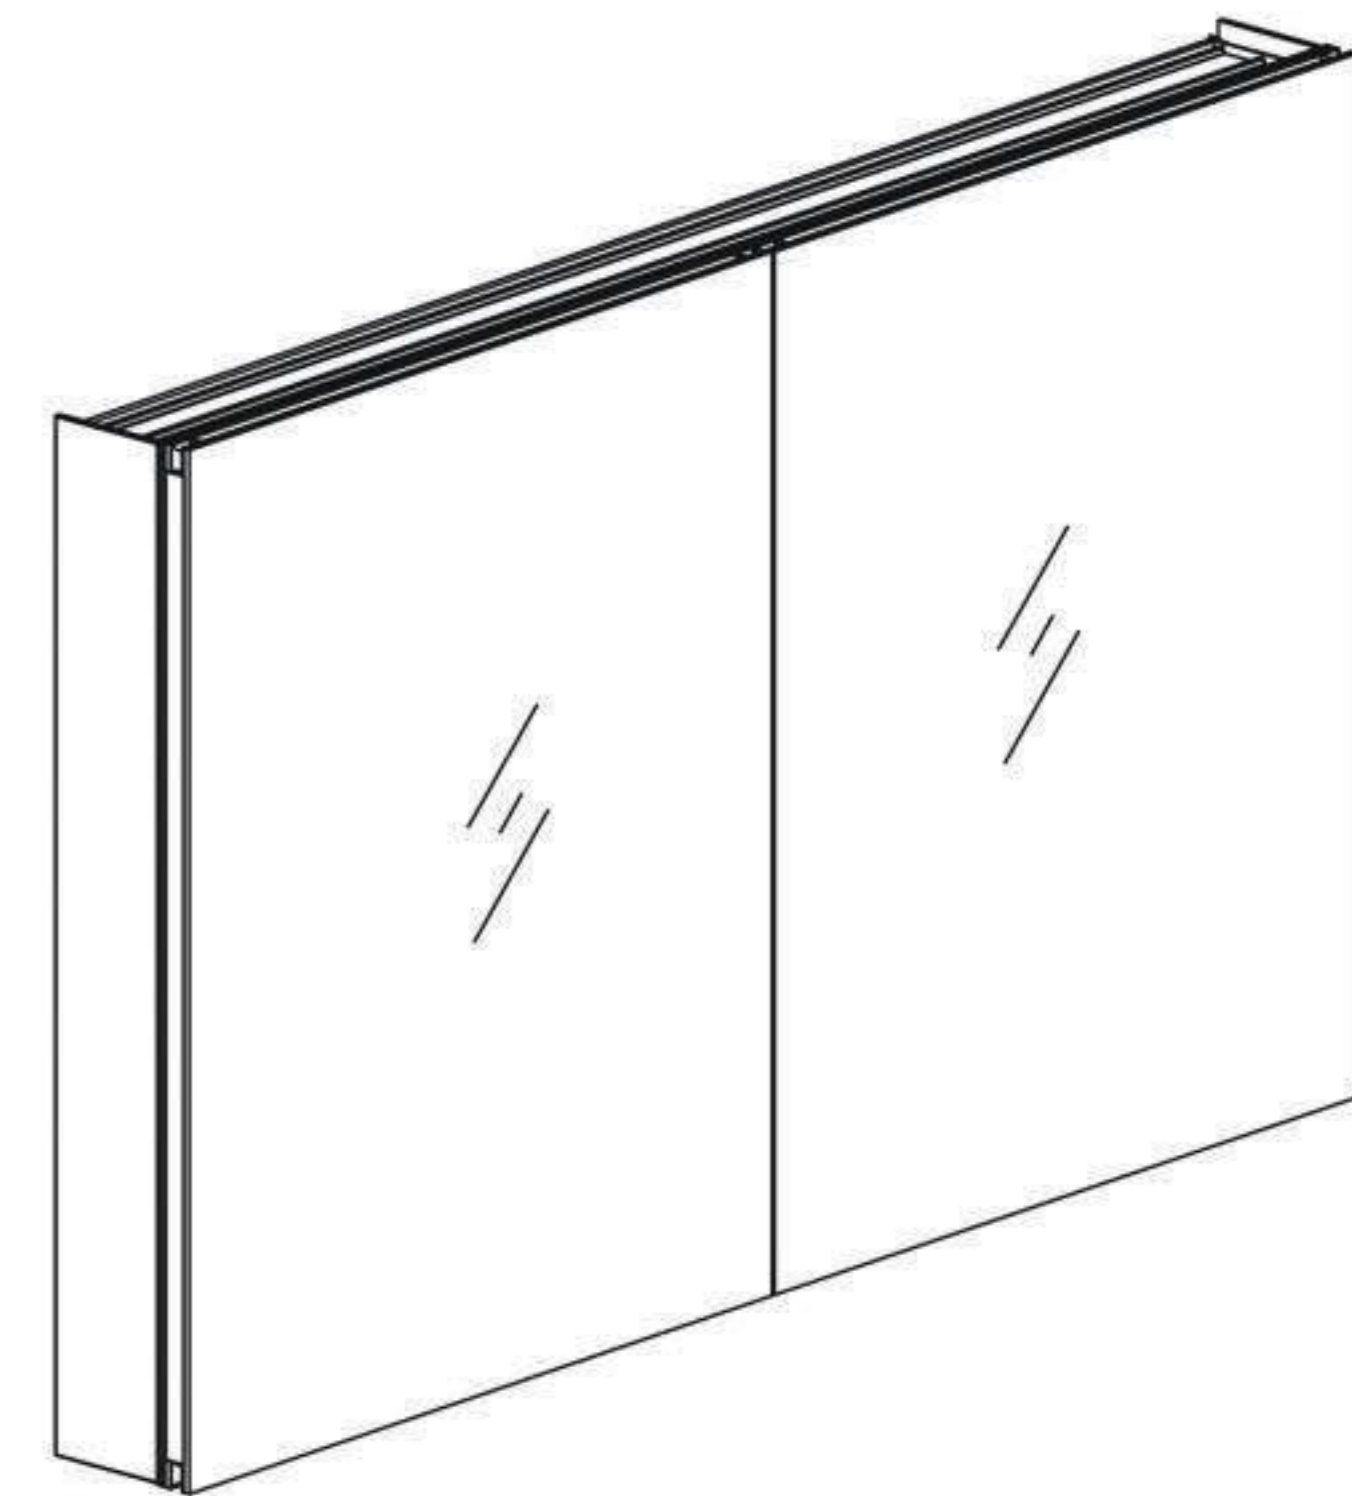

## Features

- Mirror cabinet without light
- Mirrored interior with 3 adjustable glass shelves
- Includes installation hardware for recess mounting
- Can be recessed or surface mounted

## Construction

- Aluminum body and door frame , grey surface
- 3 mirror design – rear of cabinet and both sides of door
- 2 pieces DTC 155° self-closing hinges for each door

## Dimensions

Height: 30" ( 762 mm)

Width: 48" ( 1219 mm)

Depth: 5" (127 mm) When surface mounted

1" (25 mm) When recessed

## Installation Options

- Recessed Mount - Rough Opening - 29-1/2"H x 47-1/2"W x 4"D  
(749 mm H x 1206 mm W x 102mm D)
- Surface Mount - Surface Mount Kit is included

Cabinet Dimensions

Rough-in Dimensions