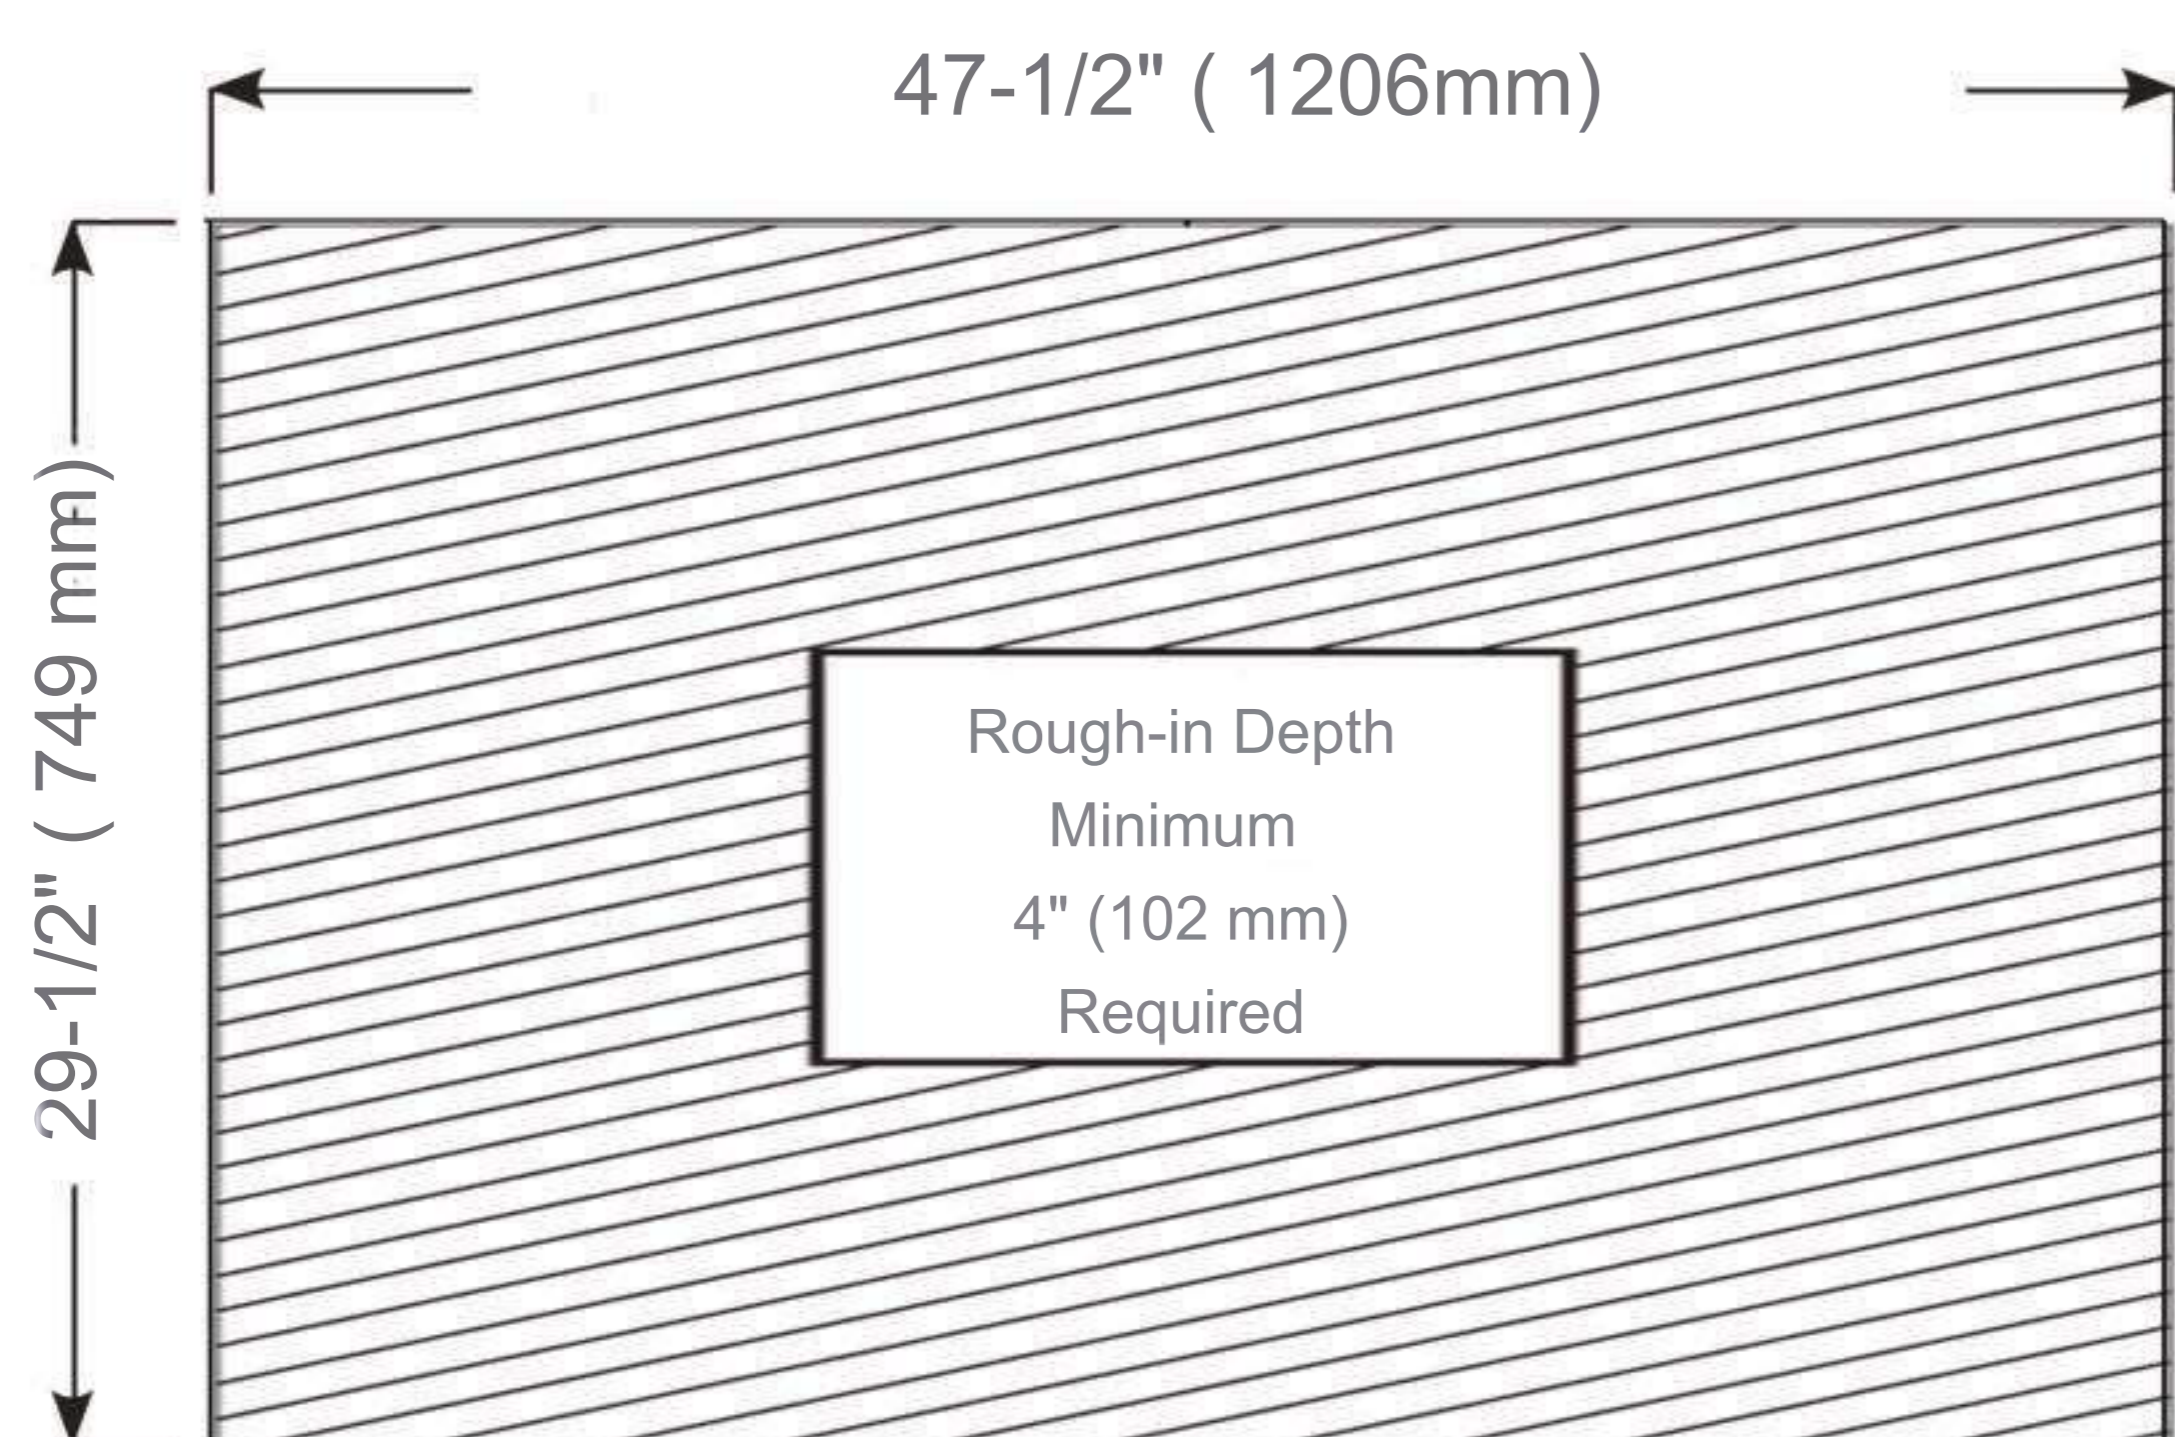

## Dimensions

Height: 30" ( 762 mm)

Width: 48" ( 1219 mm)

Depth: 5" (127 mm) When surface mounted

1" (25 mm) When recessed

## Options

- Other widths / heights available

## Installation Options

- Recessed Mount - Rough Opening - 29-1/2"H x 47-1/2"W x 4"D  
(749 mm H x 1206 mm W x 102mm D)
- Surface Mount - Surface Mount Kit is included

Cabinet Dimensions

Rough-in Dimensions

Recessed Mount

Surface Mount