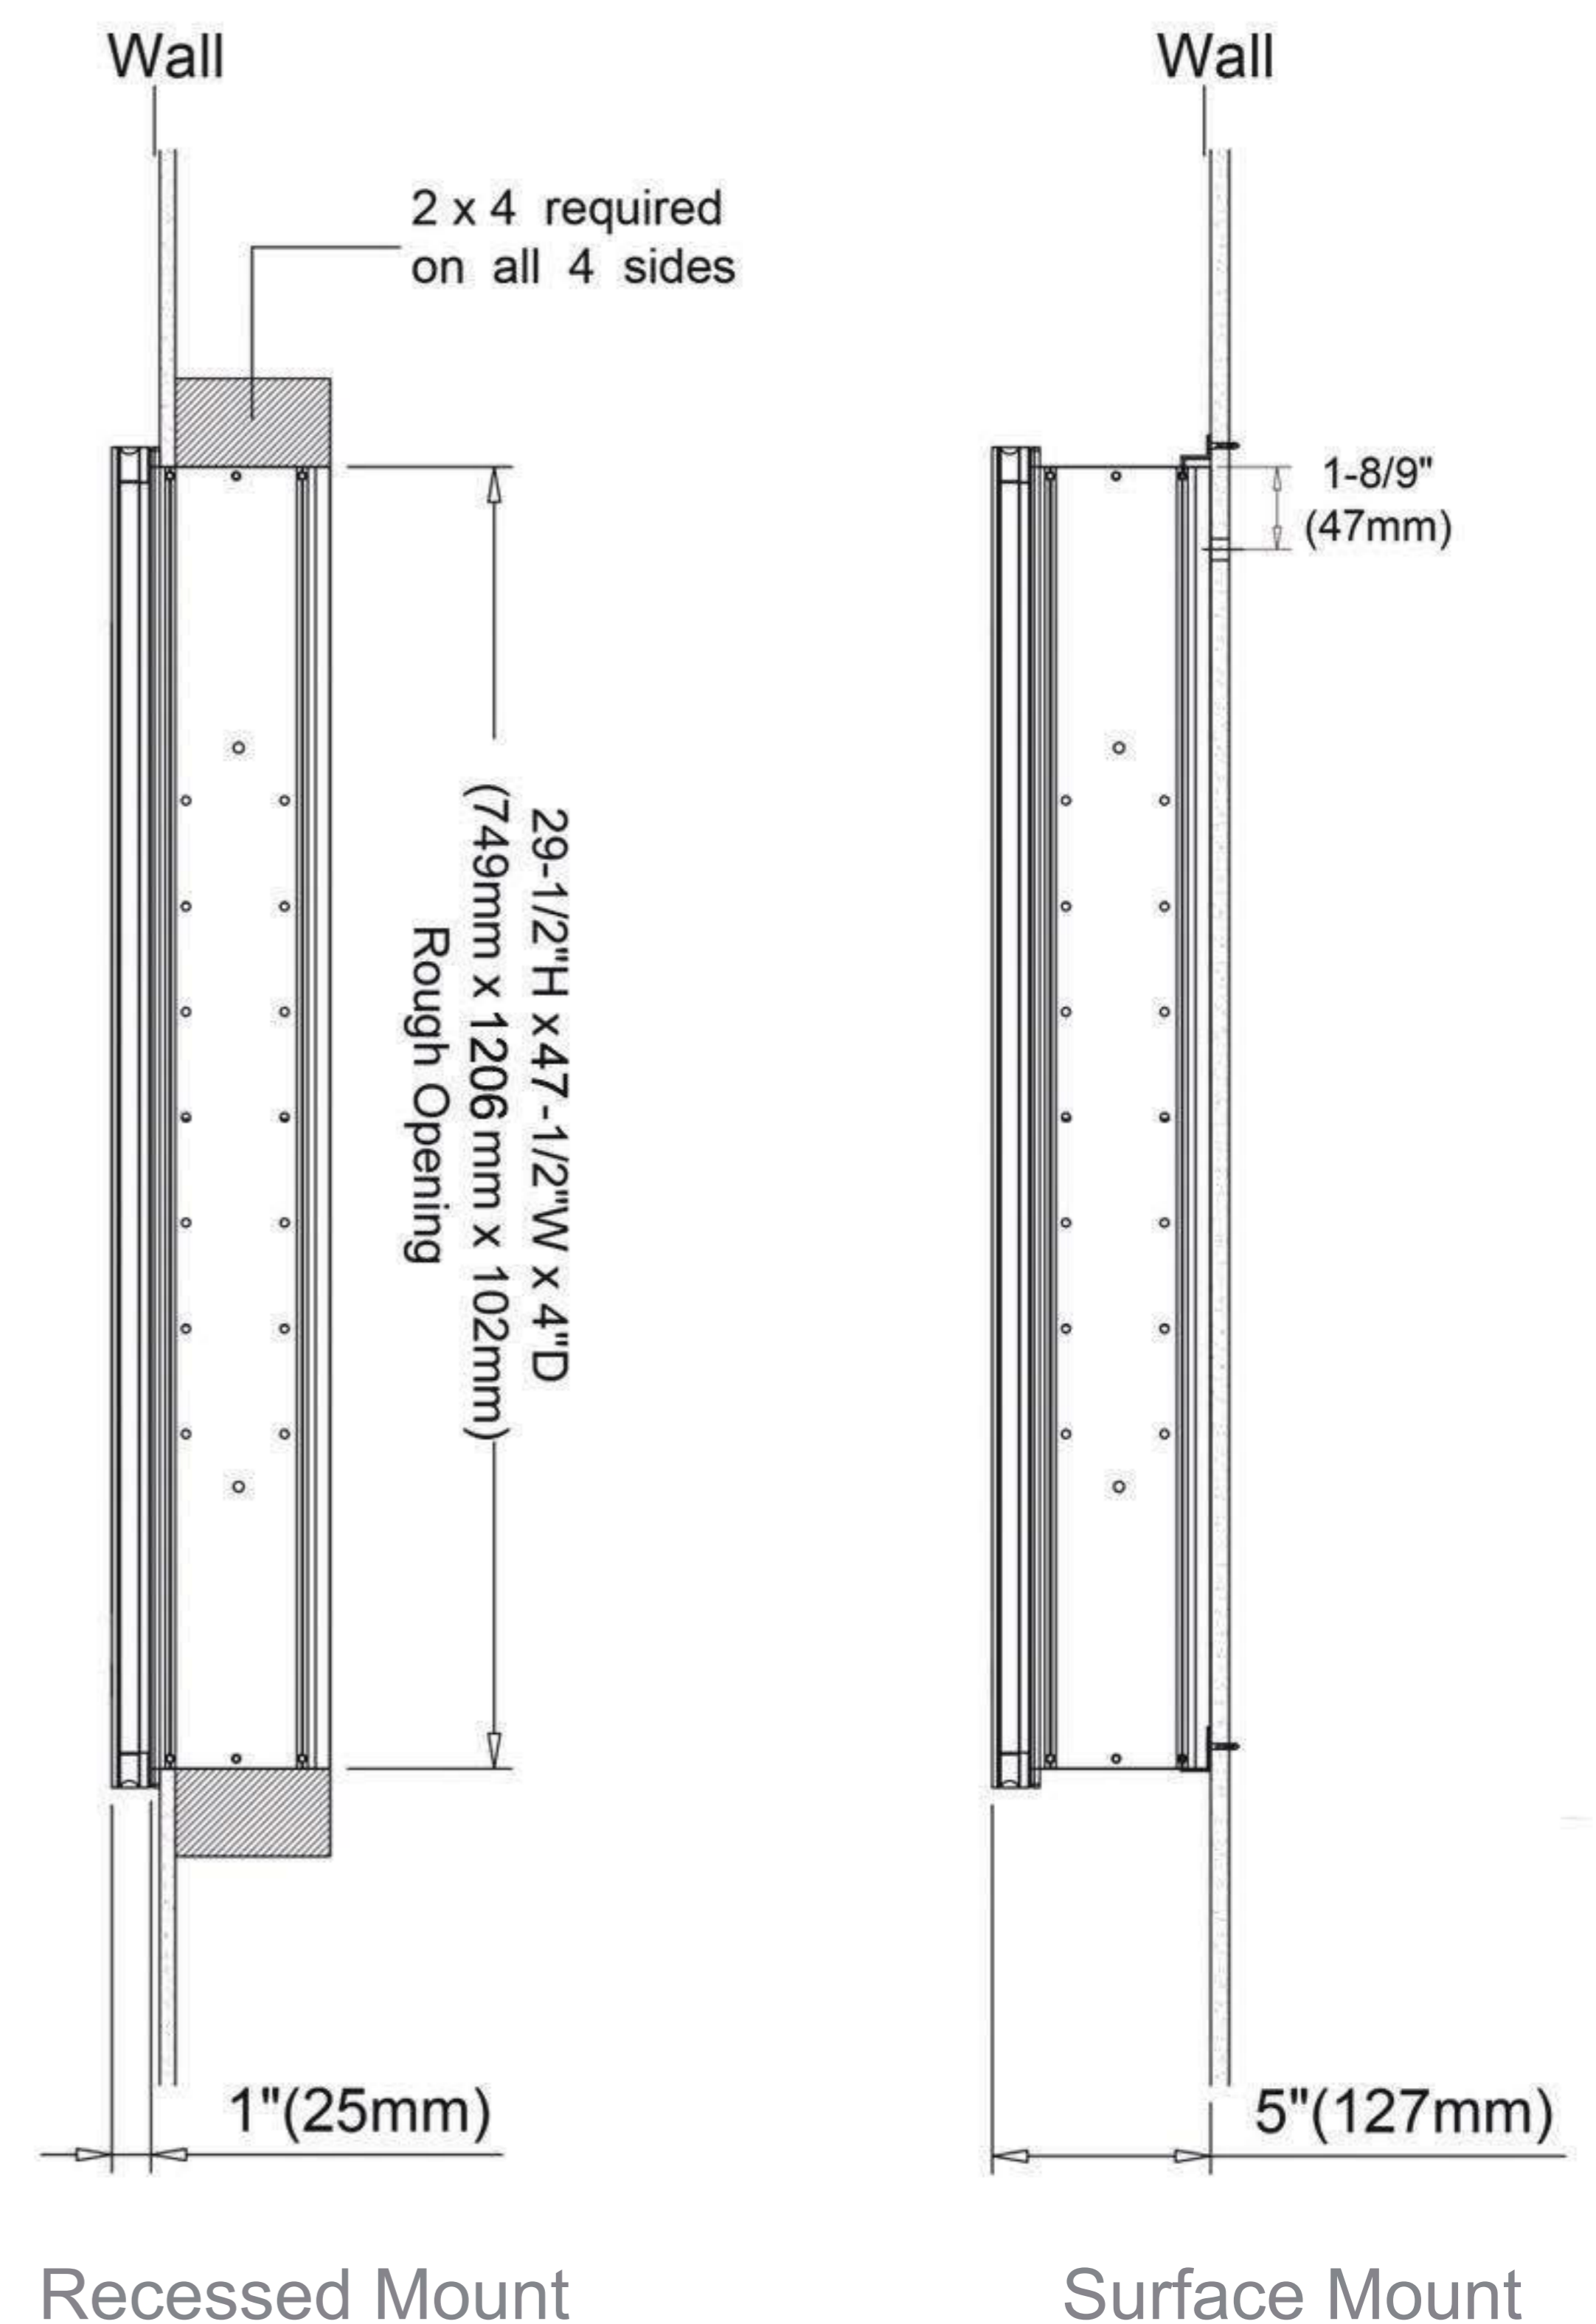

## Dimensions

Height: 30" ( 762 mm)

Width: 48" ( 1219 mm)

Depth: 5" (127 mm) When surface mounted

1" (25 mm) When recessed

## Options

- Other widths / heights available

## Installation Options

- Recessed Mount - Rough Opening - 29-1/2"H x 47-1/2"W x 4"D  
(749 mm H x 1206 mm W x 102mm D)
- Surface Mount - Surface Mount Kit is included

Cabinet Dimensions

Rough-in Dimensions

Recessed Mount

Surface Mount