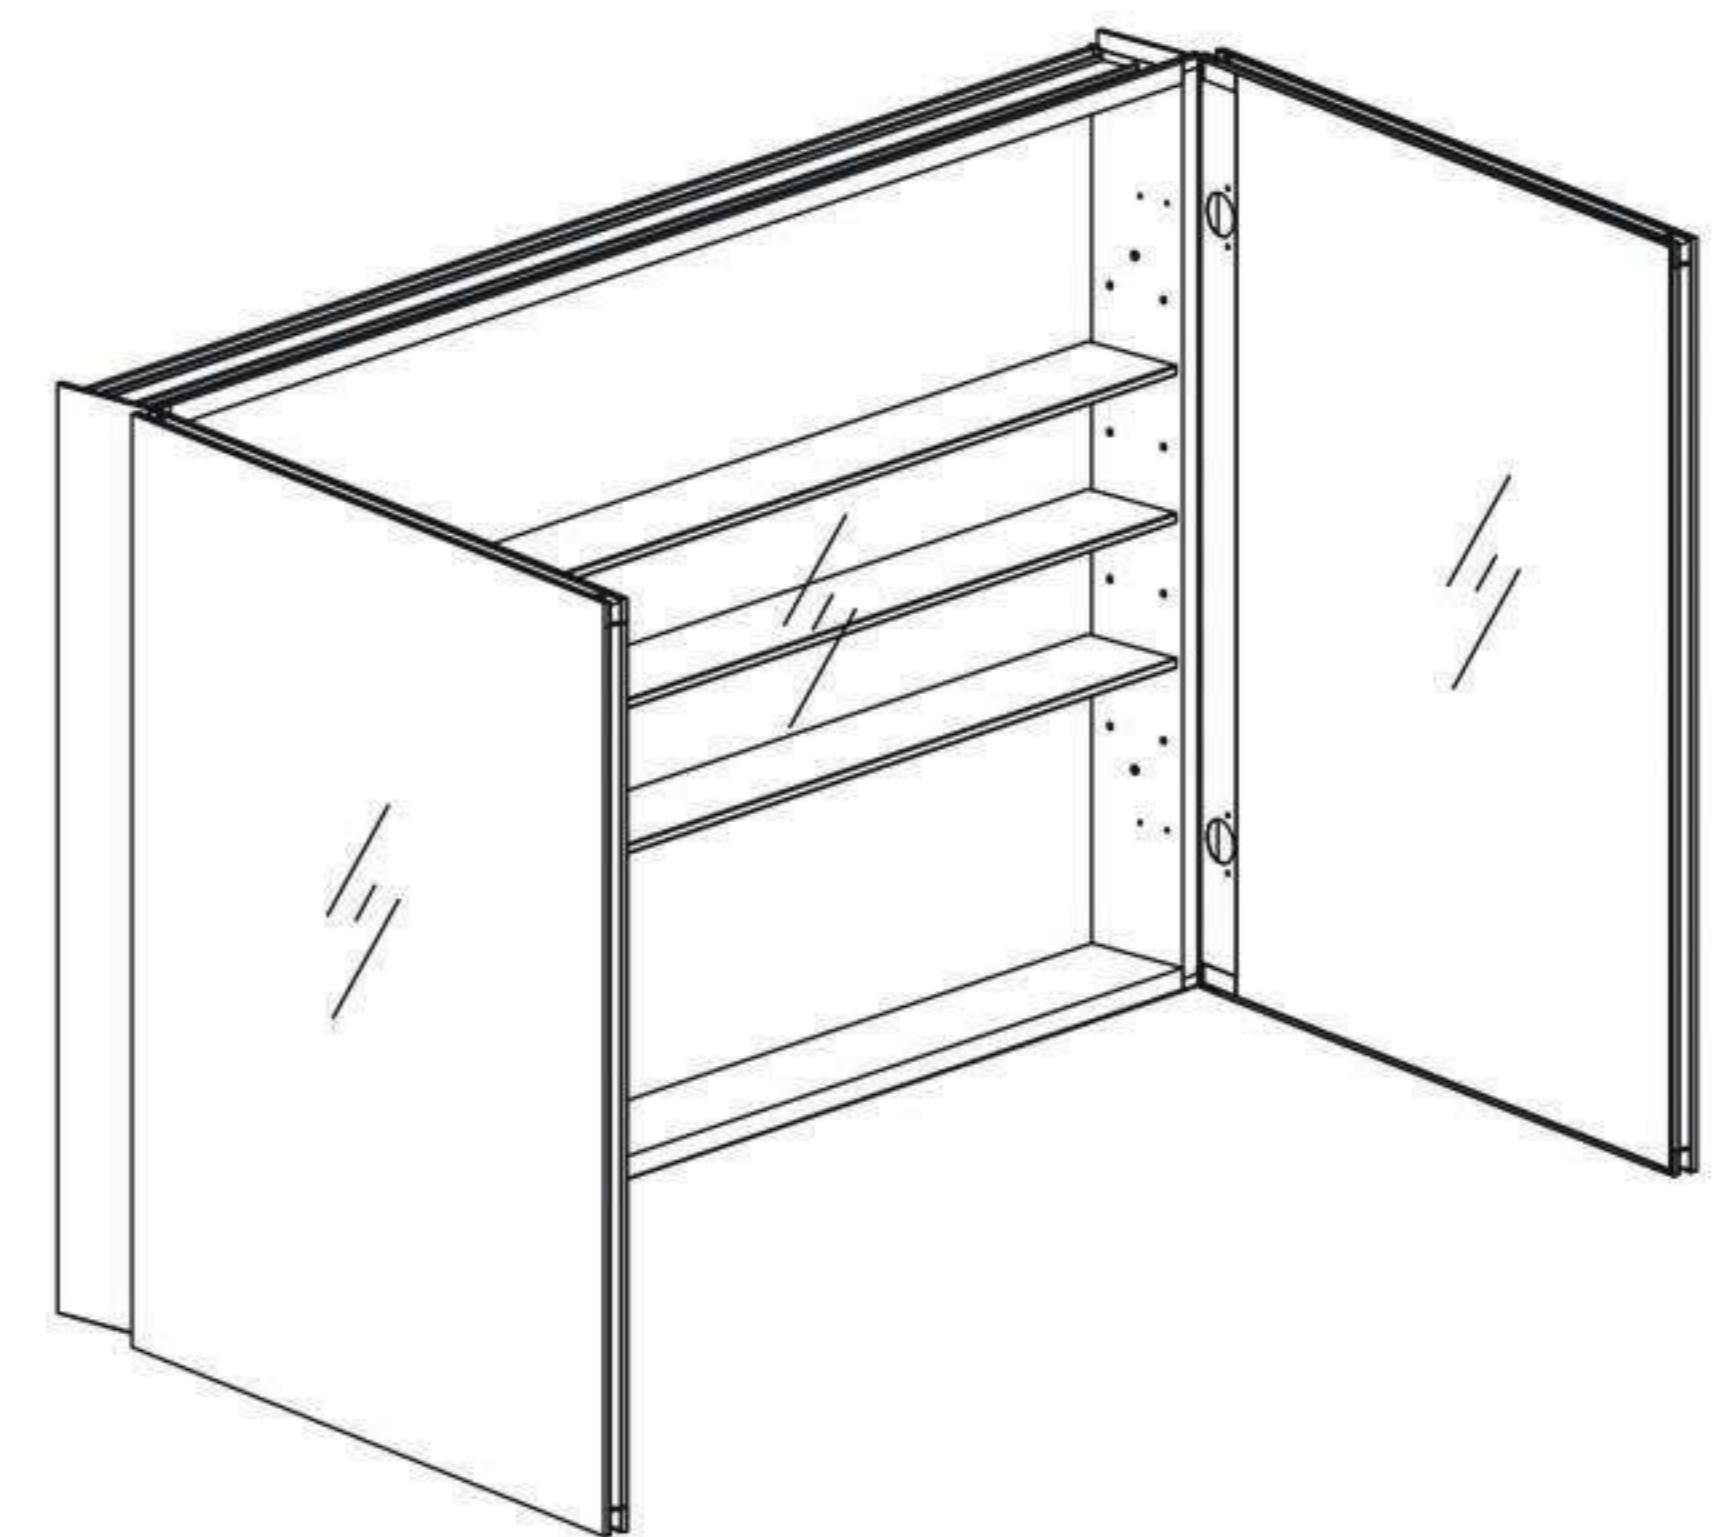

## Features

- Mirror cabinet without light
- Mirrored interior with 3 adjustable glass shelves
- Includes installation hardware for recess mounting
- Can be recessed or surface mounted

## Construction

- Aluminum body and door frame , grey surface
- 3 mirror design – rear of cabinet and both sides of door
- 2 pieces DTC 155° self-closing hinges for each door

## Dimensions

Height: 30" ( 762 mm)

Width: 48" ( 1219 mm)

Depth: 5" (127 mm) When surface mounted

1" (25 mm) When recessed

## Installation Options

- Recessed Mount - Rough Opening - 29-1/2"H x 47-1/2"W x 4"D  
(749 mm H x 1206 mm W x 102mm D)
- Surface Mount - Surface Mount Kit is included

Cabinet Dimensions

Rough-in Dimensions