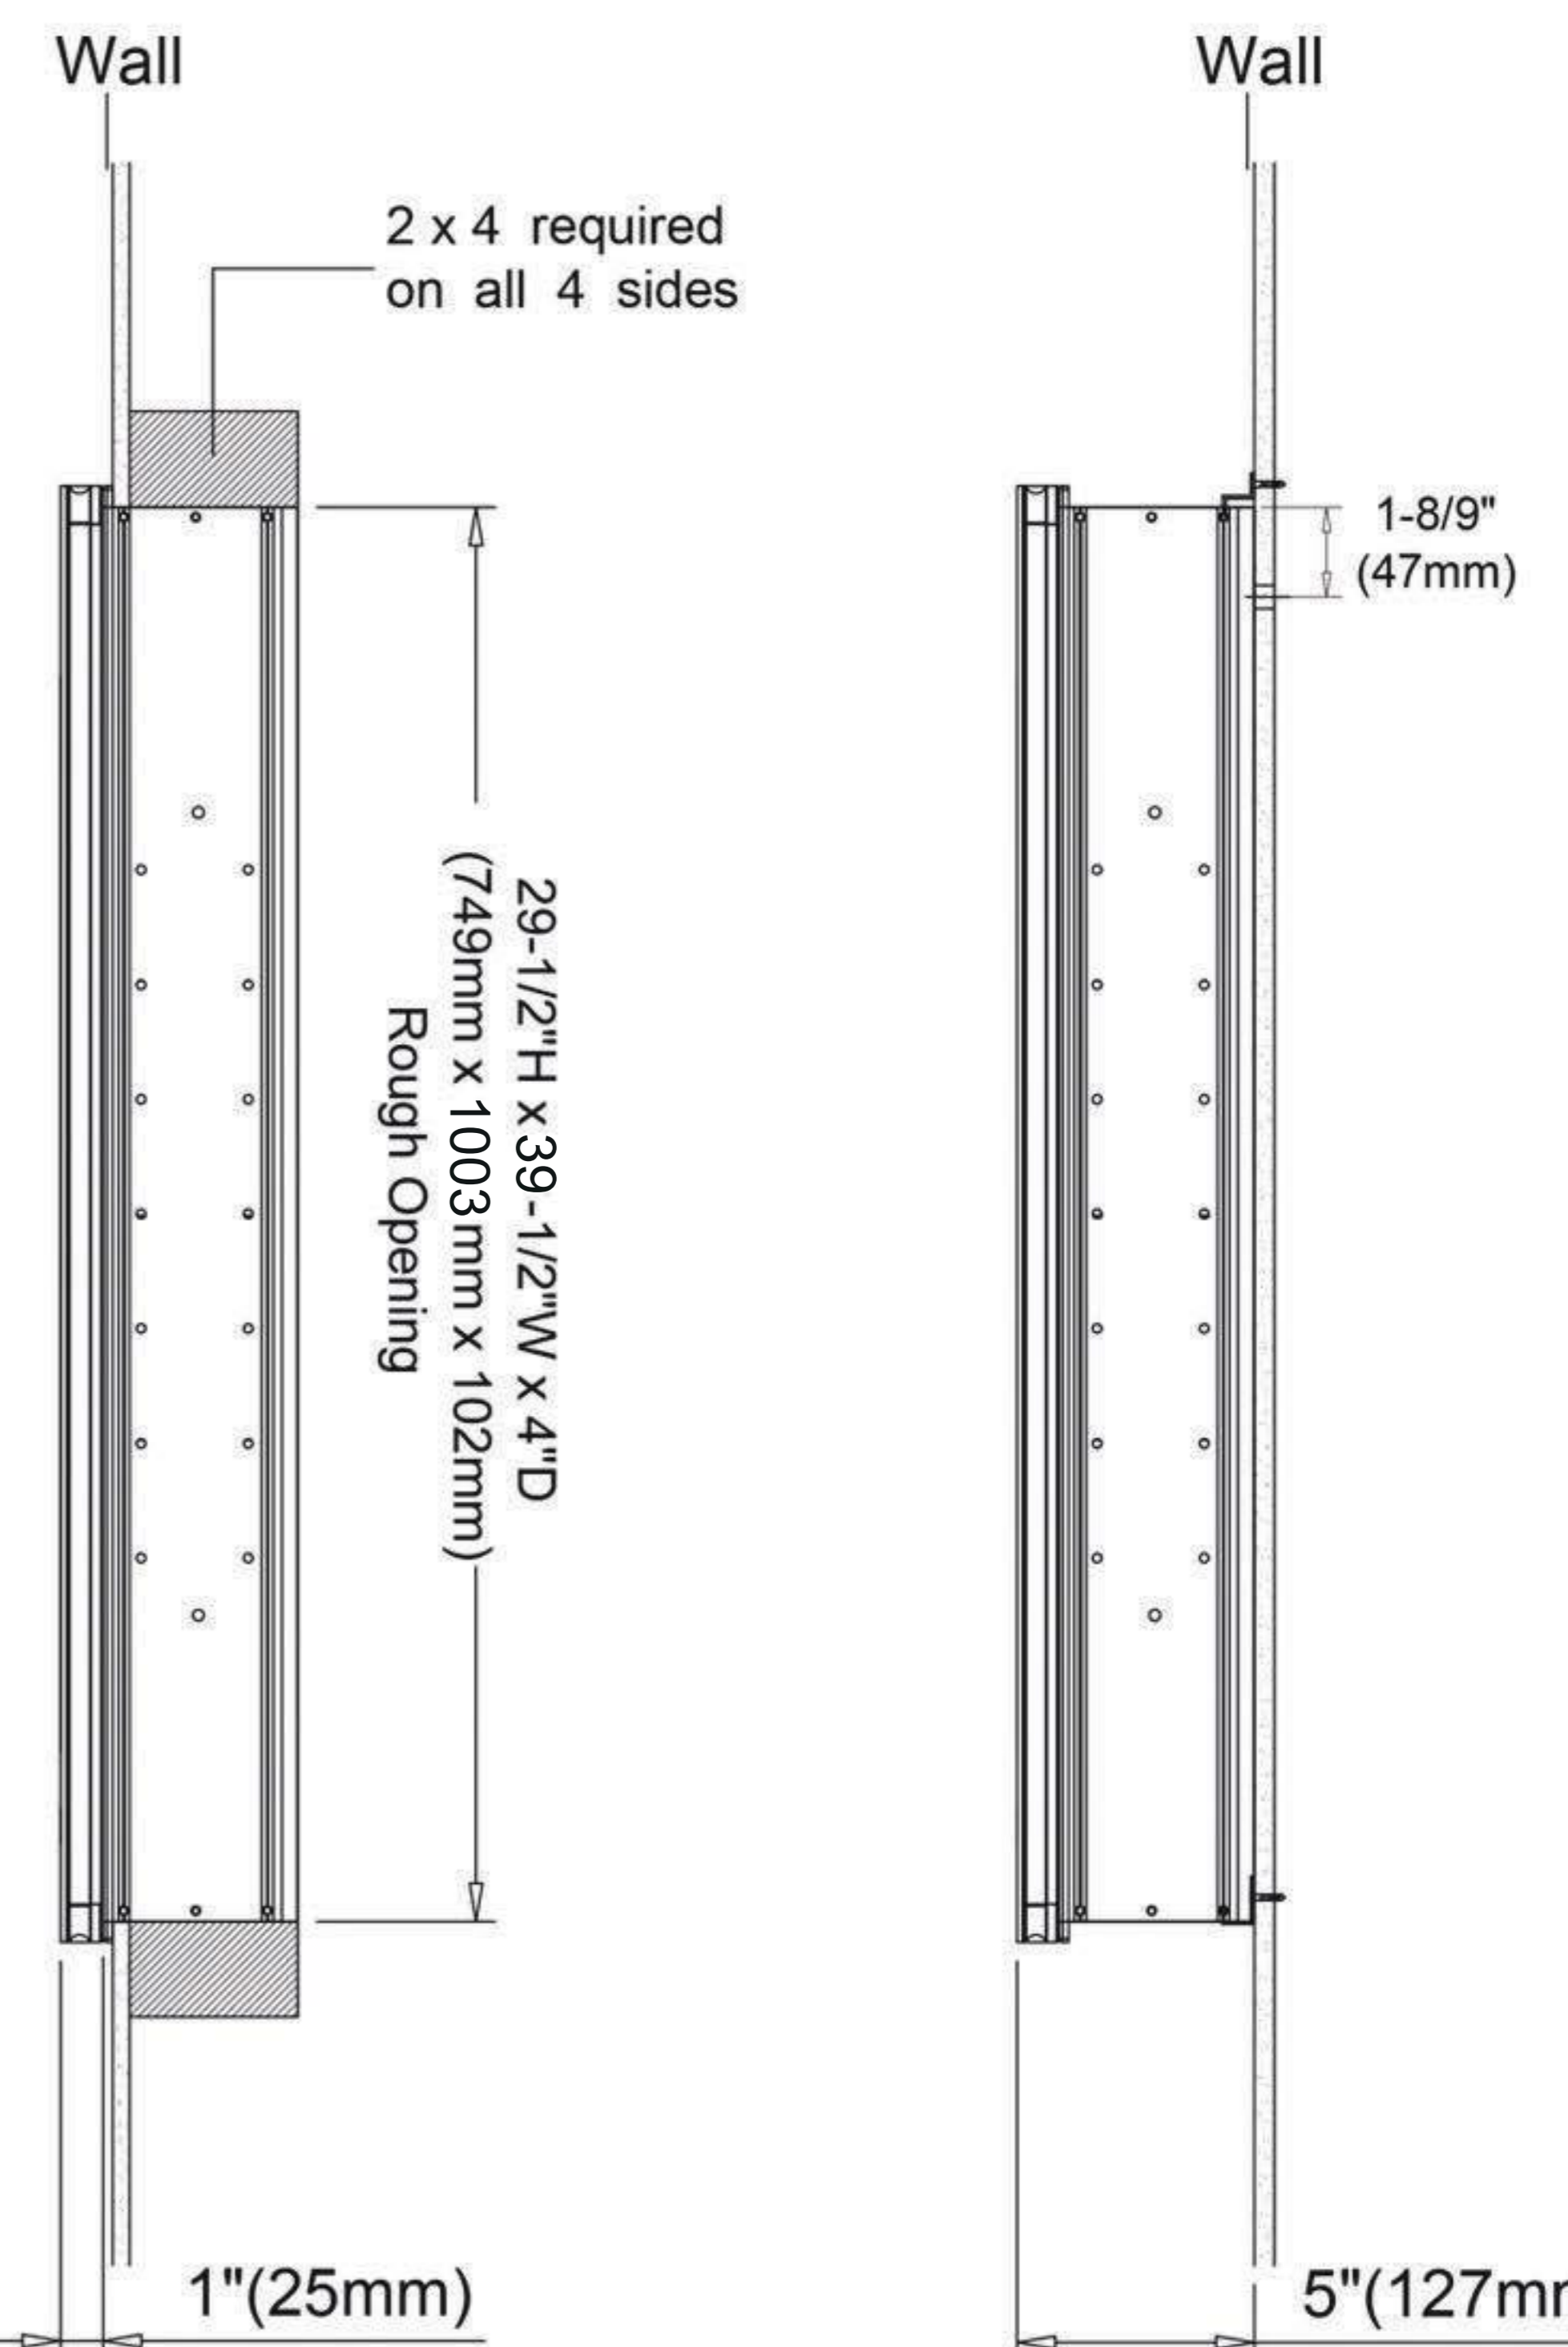

## Construction

- Aluminum body and door frame, grey surface
- 3 mirror design – rear of cabinet and both sides of door
- 4 pieces DTC 155° self-closing hinges, 2 DTC 90° in the middle

## Dimensions

Height: 30" ( 762 mm)

Width: 40" ( 1016 mm)

Depth: 5" (127 mm) When surface mounted

1" (25 mm) When recessed

## Options

- Other widths / heights available

## Installation Options

- Recessed Mount - Rough Opening - 29-1/2"H x 39-1/2"W x 4"D  
(749 mm H x 1003 mm W x 102mm D)
- Surface Mount - Surface Mount Kit is included

Cabinet Dimensions

Rough-in Dimensions