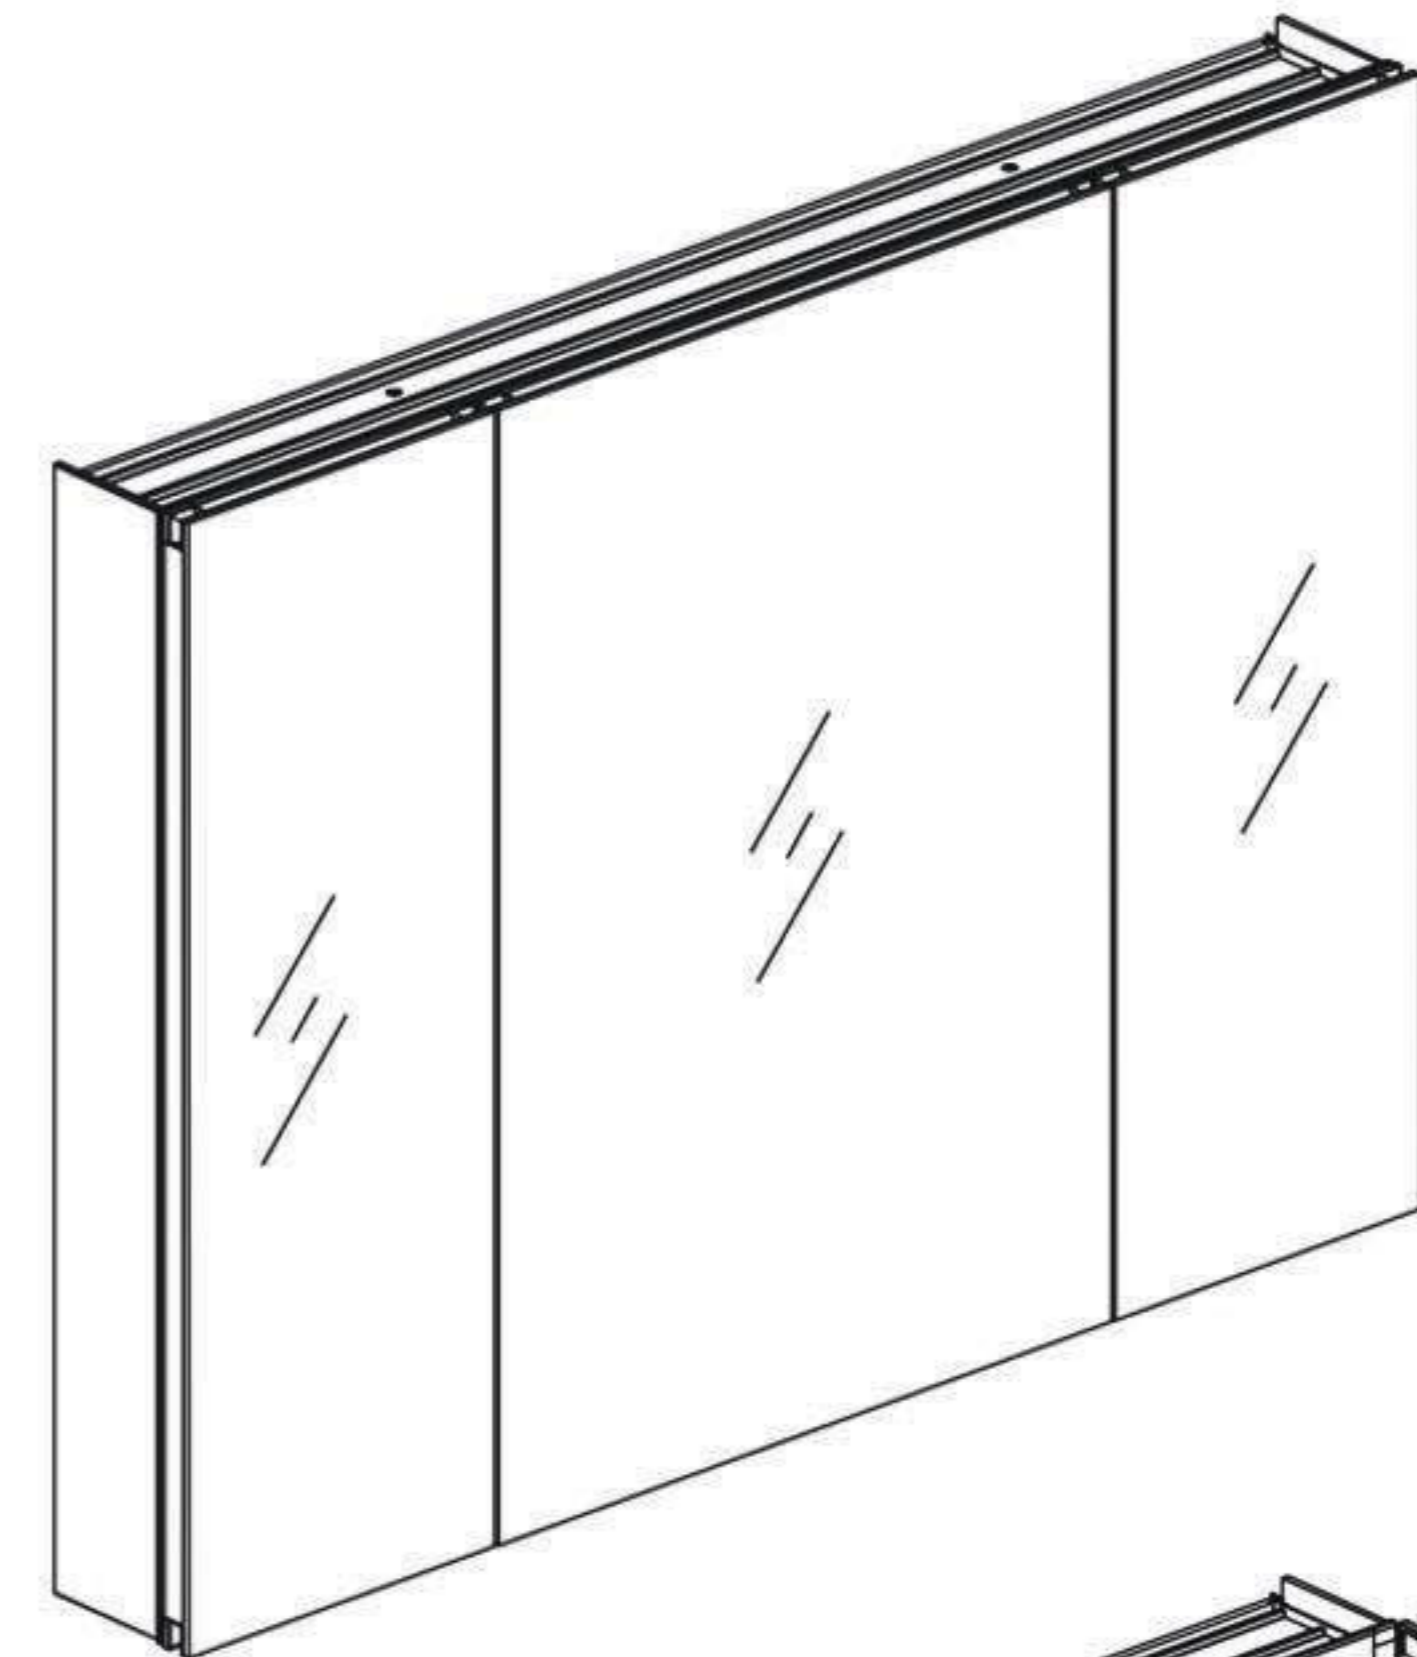

## Features

- Mirror cabinet without light
- Mirrored interior with 3 rows of adjustable glass shelves
- Includes installation hardware for recess mounting
- Can be recessed or surface mounted

## Construction

- Aluminum body and door frame, grey surface
- 3 mirror design – rear of cabinet and both sides of door
- 4 pieces DTC 155° self-closing hinges, 2 DTC 90° in the middle

## Dimensions

Height: 30" ( 762 mm)

Width: 40" ( 1016 mm)

Depth: 5" (127 mm) When surface mounted

1" (25 mm) When recessed

## Installation Options

- Recessed Mount - Rough Opening - 29-1/2"H x 39-1/2"W x 4"D  
(749 mm H x 1003 mm W x 102mm D)
- Surface Mount - Surface Mount Kit is included

Cabinet Dimensions

Rough-in Dimensions