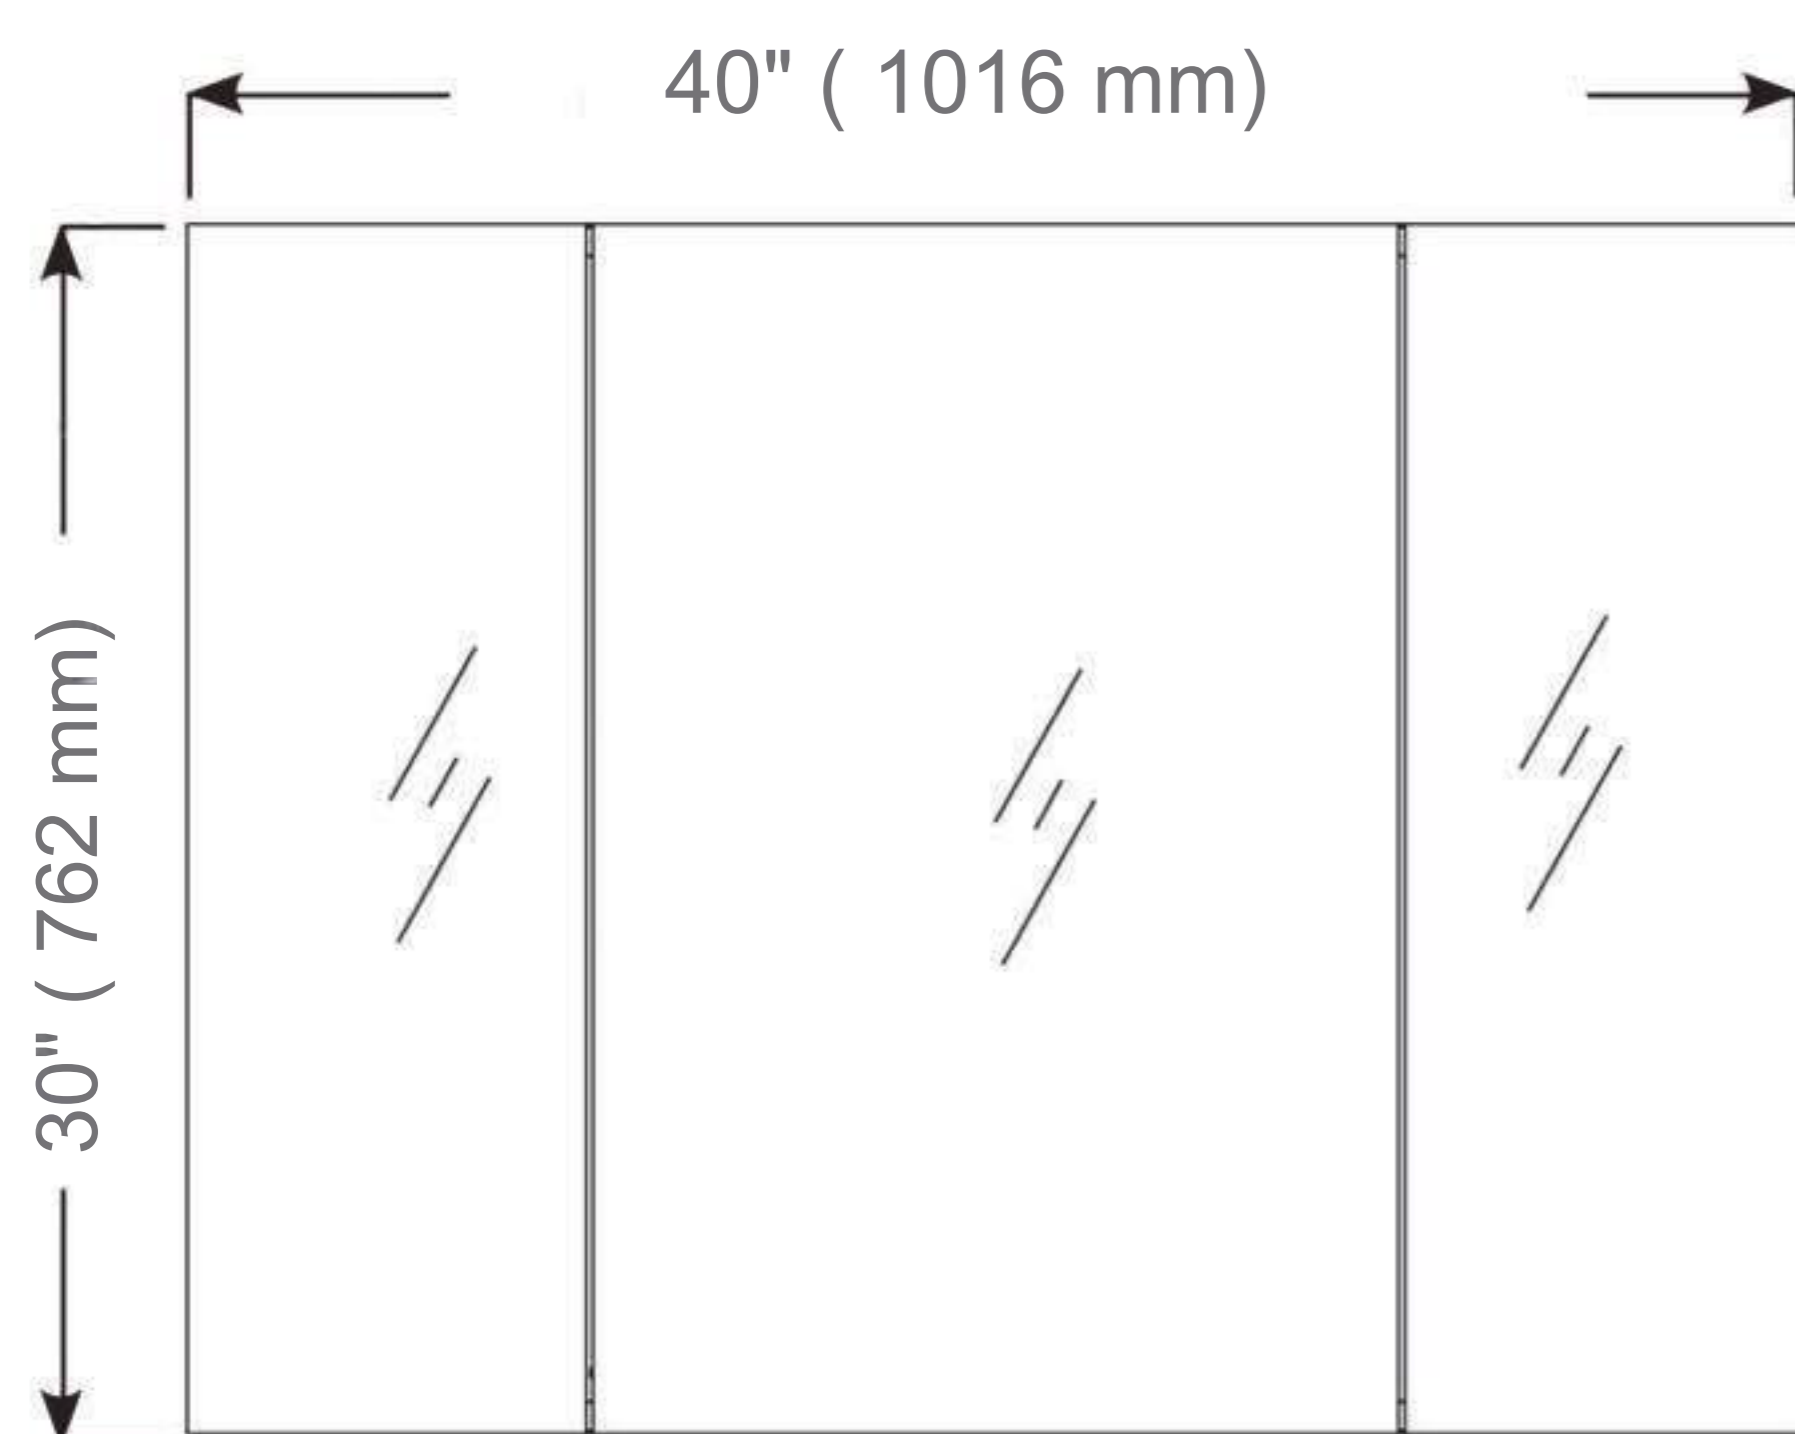

## Construction

- Aluminum body and door frame, grey surface
- 3 mirror design – rear of cabinet and both sides of door
- 4 pieces DTC 155° self-closing hinges, 2 DTC 90° in the middle

## Dimensions

Height: 30" ( 762 mm)

Width: 40" ( 1016 mm)

Depth: 5" (127 mm) When surface mounted

1" (25 mm) When recessed

## Options

- Other widths / heights available

## Installation Options

- Recessed Mount - Rough Opening - 29-1/2"H x 39-1/2"W x 4"D  
(749 mm H x 1003 mm W x 102mm D)
- Surface Mount - Surface Mount Kit is included

Cabinet Dimensions

Rough-in Dimensions