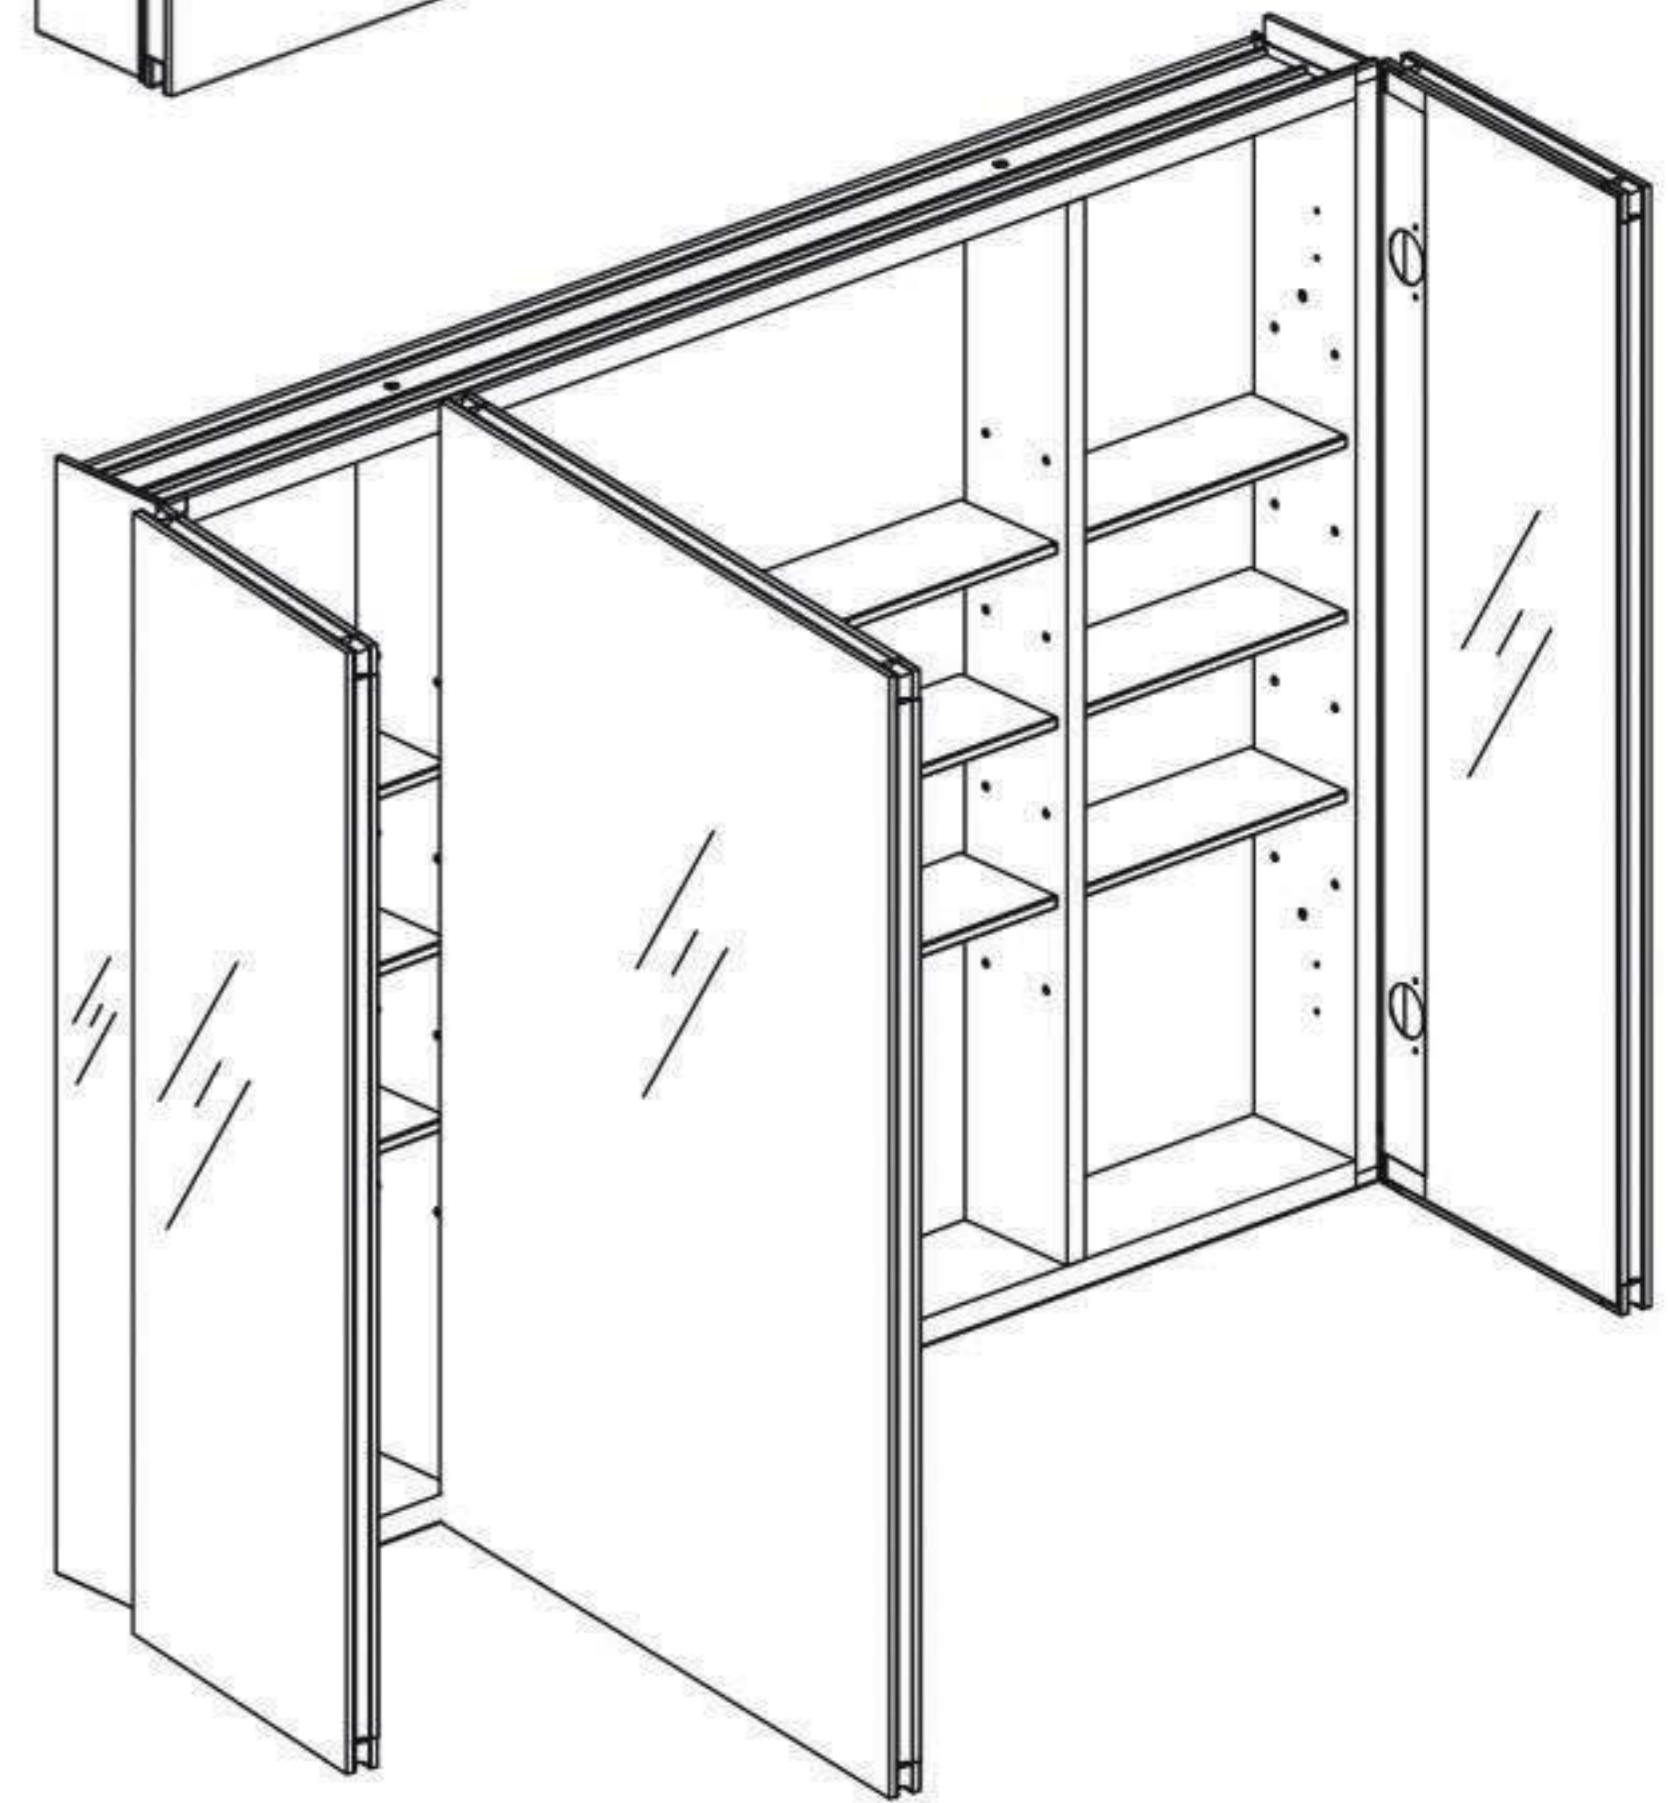

## Features

- Mirror cabinet without light
- Mirrored interior with 3 rows of adjustable glass shelves
- Includes installation hardware for recess mounting
- Can be recessed or surface mounted

## Construction

- Aluminum body and door frame, grey surface
- 3 mirror design – rear of cabinet and both sides of door
- 4 pieces DTC 155° self-closing hinges, 2 DTC 90° in the middle

## Dimensions

Height: 30" ( 762 mm)

Width: 40" ( 1016 mm)

Depth: 5" (127 mm) When surface mounted

1" (25 mm) When recessed

## Installation Options

- Recessed Mount - Rough Opening - 29-1/2"H x 39-1/2"W x 4"D  
(749 mm H x 1003 mm W x 102mm D)
- Surface Mount - Surface Mount Kit is included

Cabinet Dimensions

Rough-in Dimensions