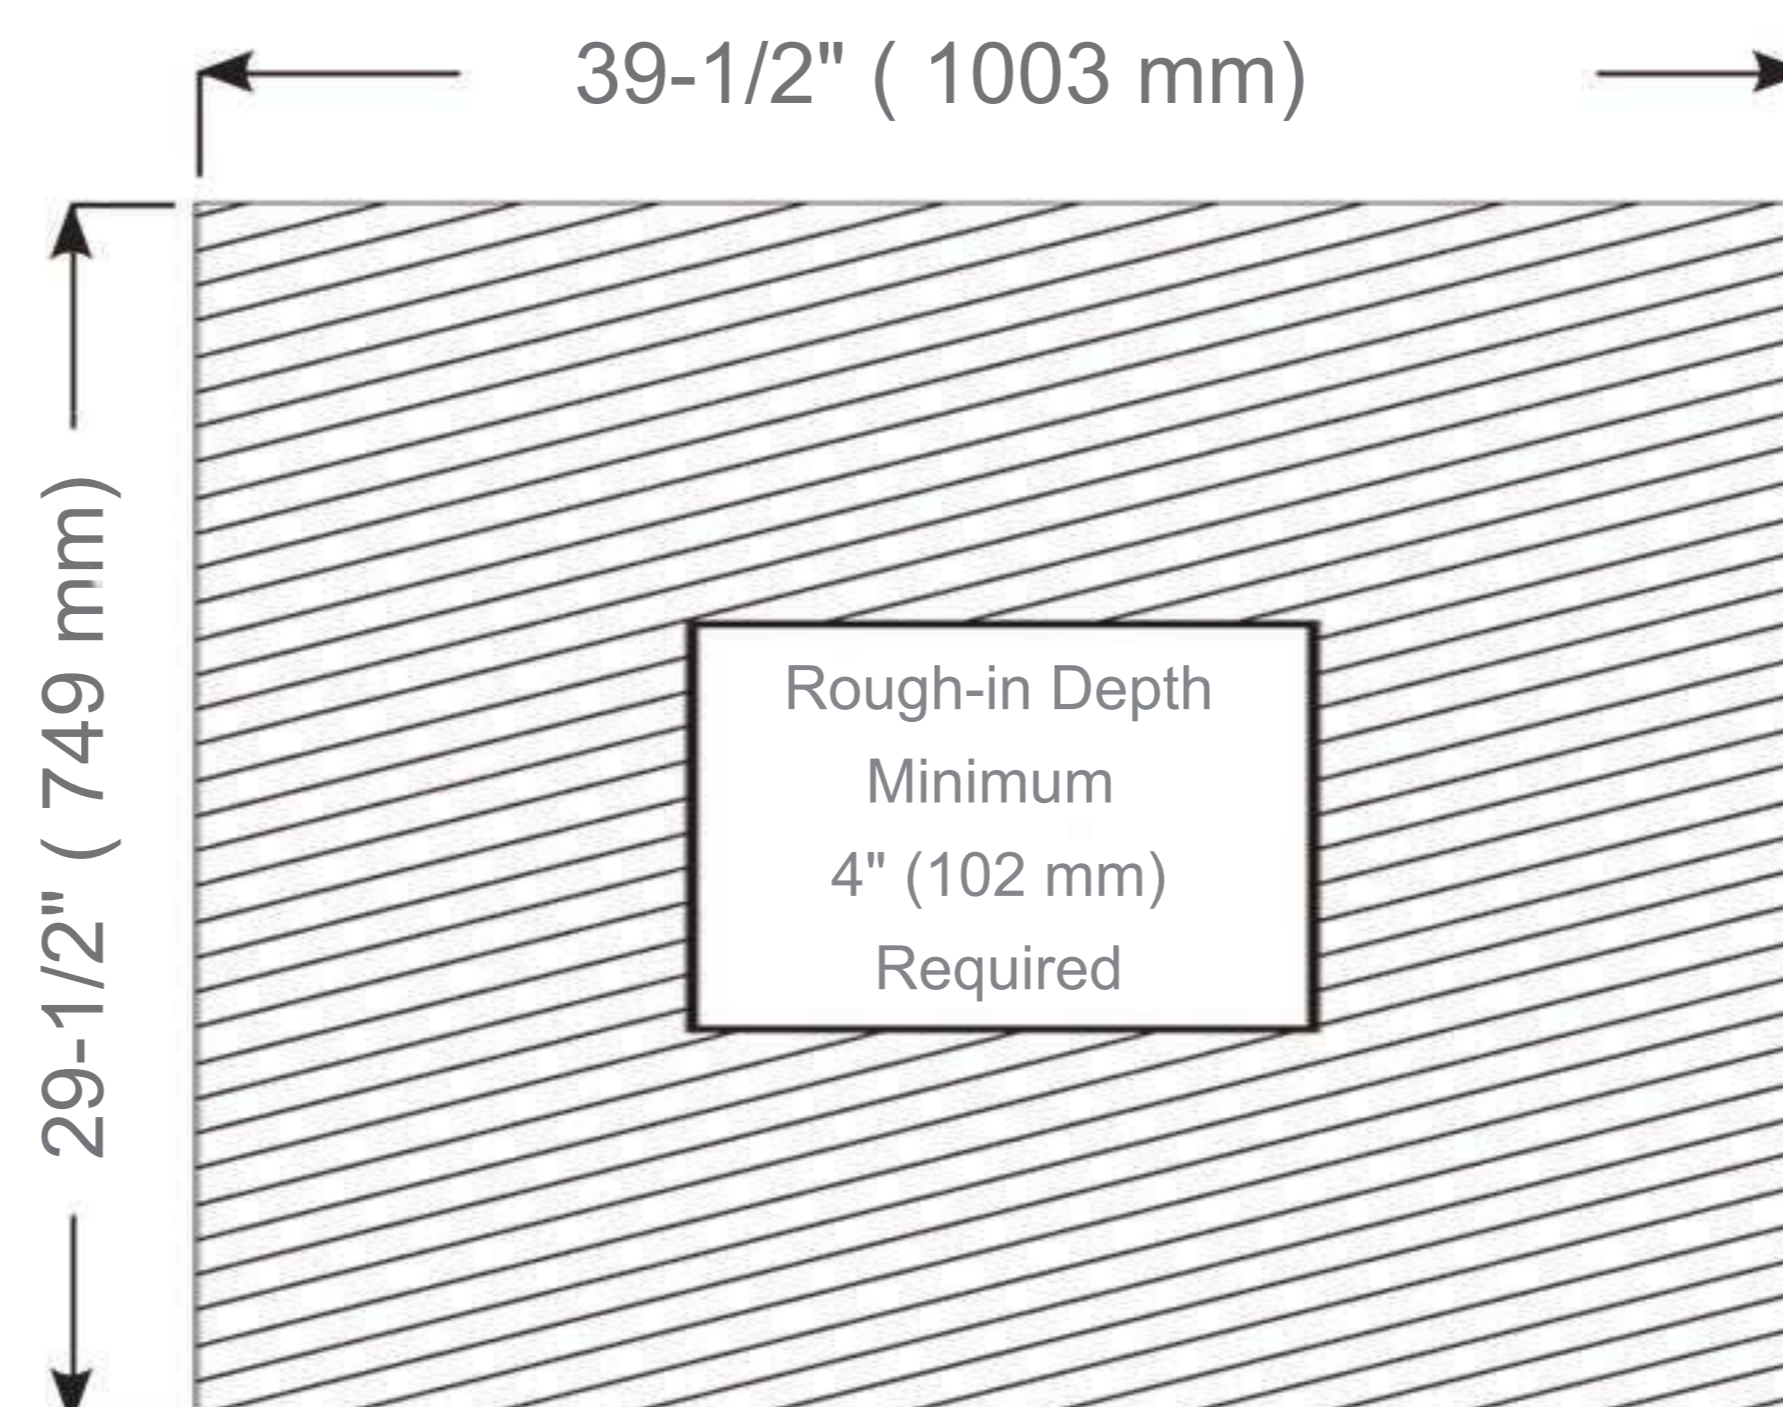

## Dimensions

Height: 30" ( 762 mm)

Width: 40" ( 1016 mm)

Depth: 5" (127 mm) When surface mounted

1" (25 mm) When recessed

## Options

- Other widths / heights available

## Installation Options

- Recessed Mount - Rough Opening - 29-1/2"H x 39-1/2"W x 4"D  
(749 mm H x 1003 mm W x 102mm D)
- Surface Mount - Surface Mount Kit is included

Cabinet Dimensions

Rough-in Dimensions