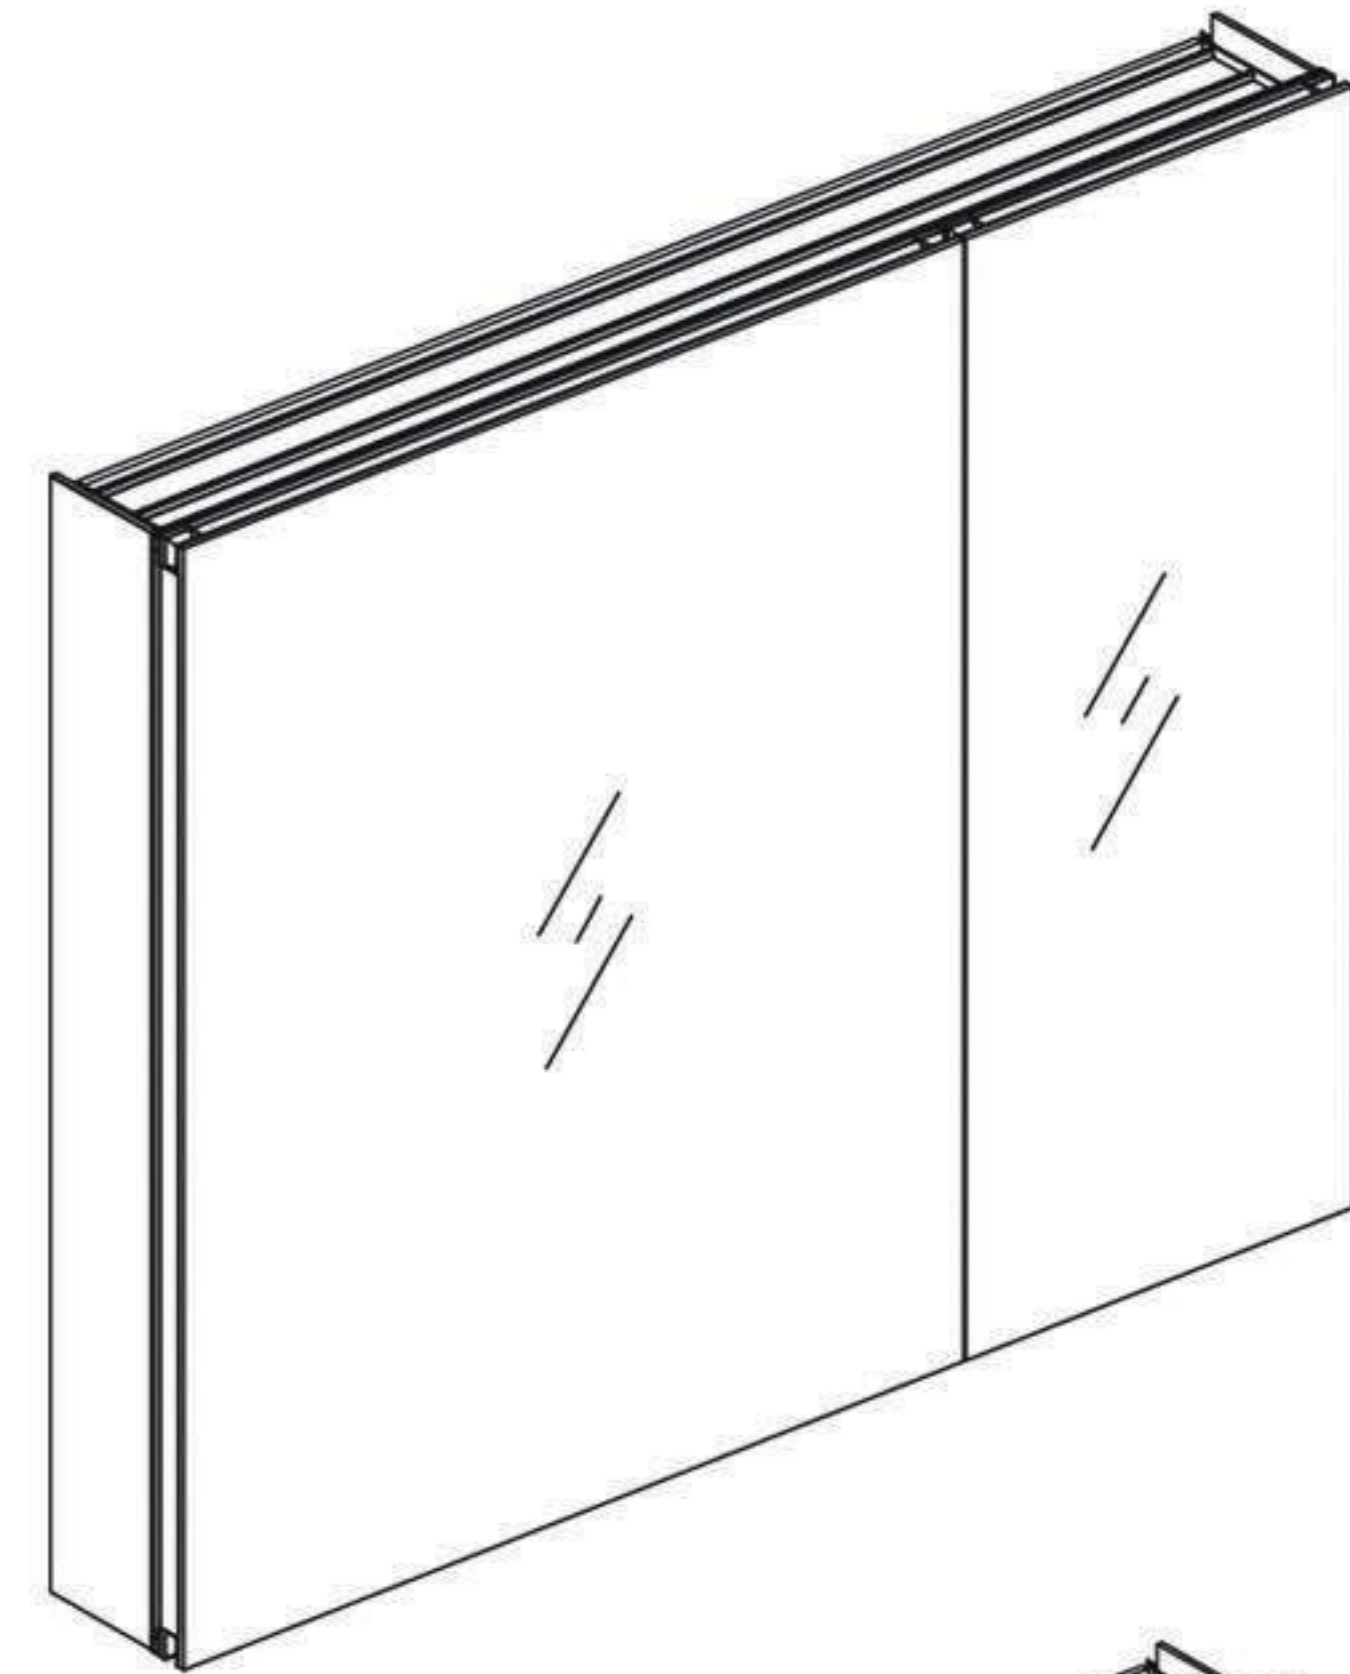

Features

- Mirror cabinet without light
- Mirrored interior with 3 adjustable glass shelves
- Includes installation hardware for recess mounting
- Can be recessed or surface mounted

Construction

- Aluminum body and door frame , grey surface
- 3 mirror design – rear of cabinet and both sides of door
- 2 pieces DTC 155° self-closing hinges for each door

Dimensions

Height: 30" (762 mm)

Width: 36" (913 mm)

Depth: 5" (127 mm) When surface mounted

1" (25 mm) When recessed

Options

- Left door 24"width , Right door 12" width
Or Left door 12" width , Right door 24" width
- Other widths / heights available

Installation Options

- Recessed Mount - Rough Opening - 29-1/2"H x 35-1/2"W x 4"D
(749 mm H x 902 mm W x 102mm D)
- Surface Mount - Surface Mount Kit is included

Cabinet Dimensions

Rough-in Dimensions

Recessed Mount