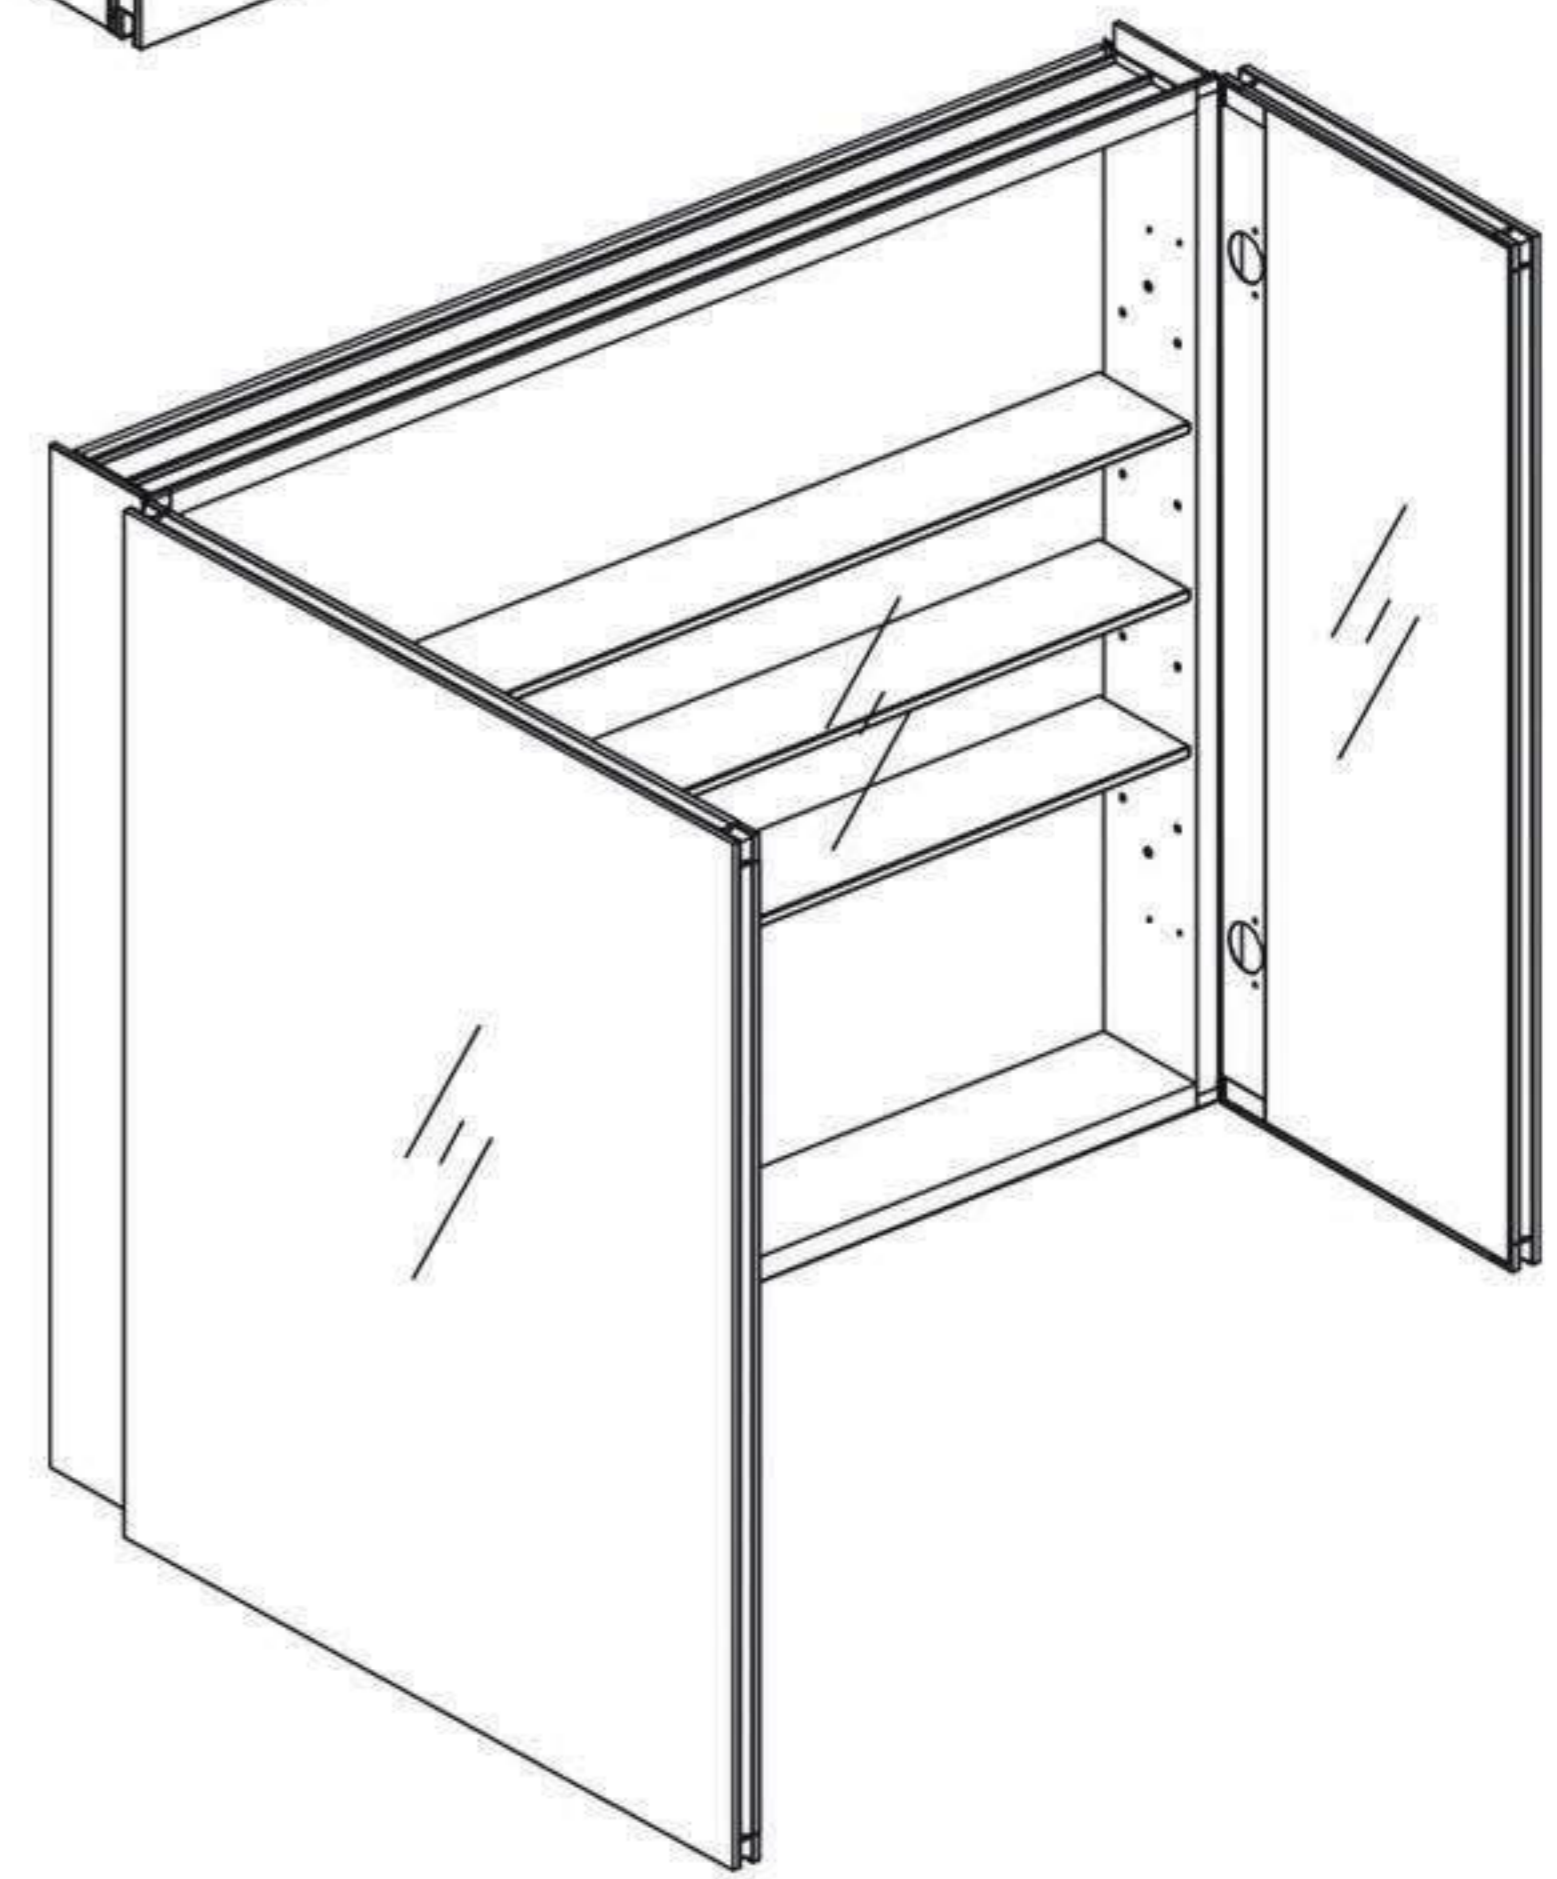

Features

- Mirror cabinet without light
- Mirrored interior with 3 adjustable glass shelves
- Includes installation hardware for recess mounting
- Can be recessed or surface mounted

Construction

- Aluminum body and door frame , grey surface
- 3 mirror design – rear of cabinet and both sides of door
- 2 pieces DTC 155° self-closing hinges for each door

Dimensions

Height: 30" (762 mm)

Width: 36" (913 mm)

Depth: 5" (127 mm) When surface mounted

1" (25 mm) When recessed

Options

- Left door 24"width , Right door 12" width
Or Left door 12" width , Right door 24" width
- Other widths / heights available

Installation Options

- Recessed Mount - Rough Opening - 29-1/2"H x 35-1/2"W x 4"D
(749 mm H x 902 mm W x 102mm D)
- Surface Mount - Surface Mount Kit is included

Cabinet Dimensions

Rough-in Dimensions

Recessed Mount