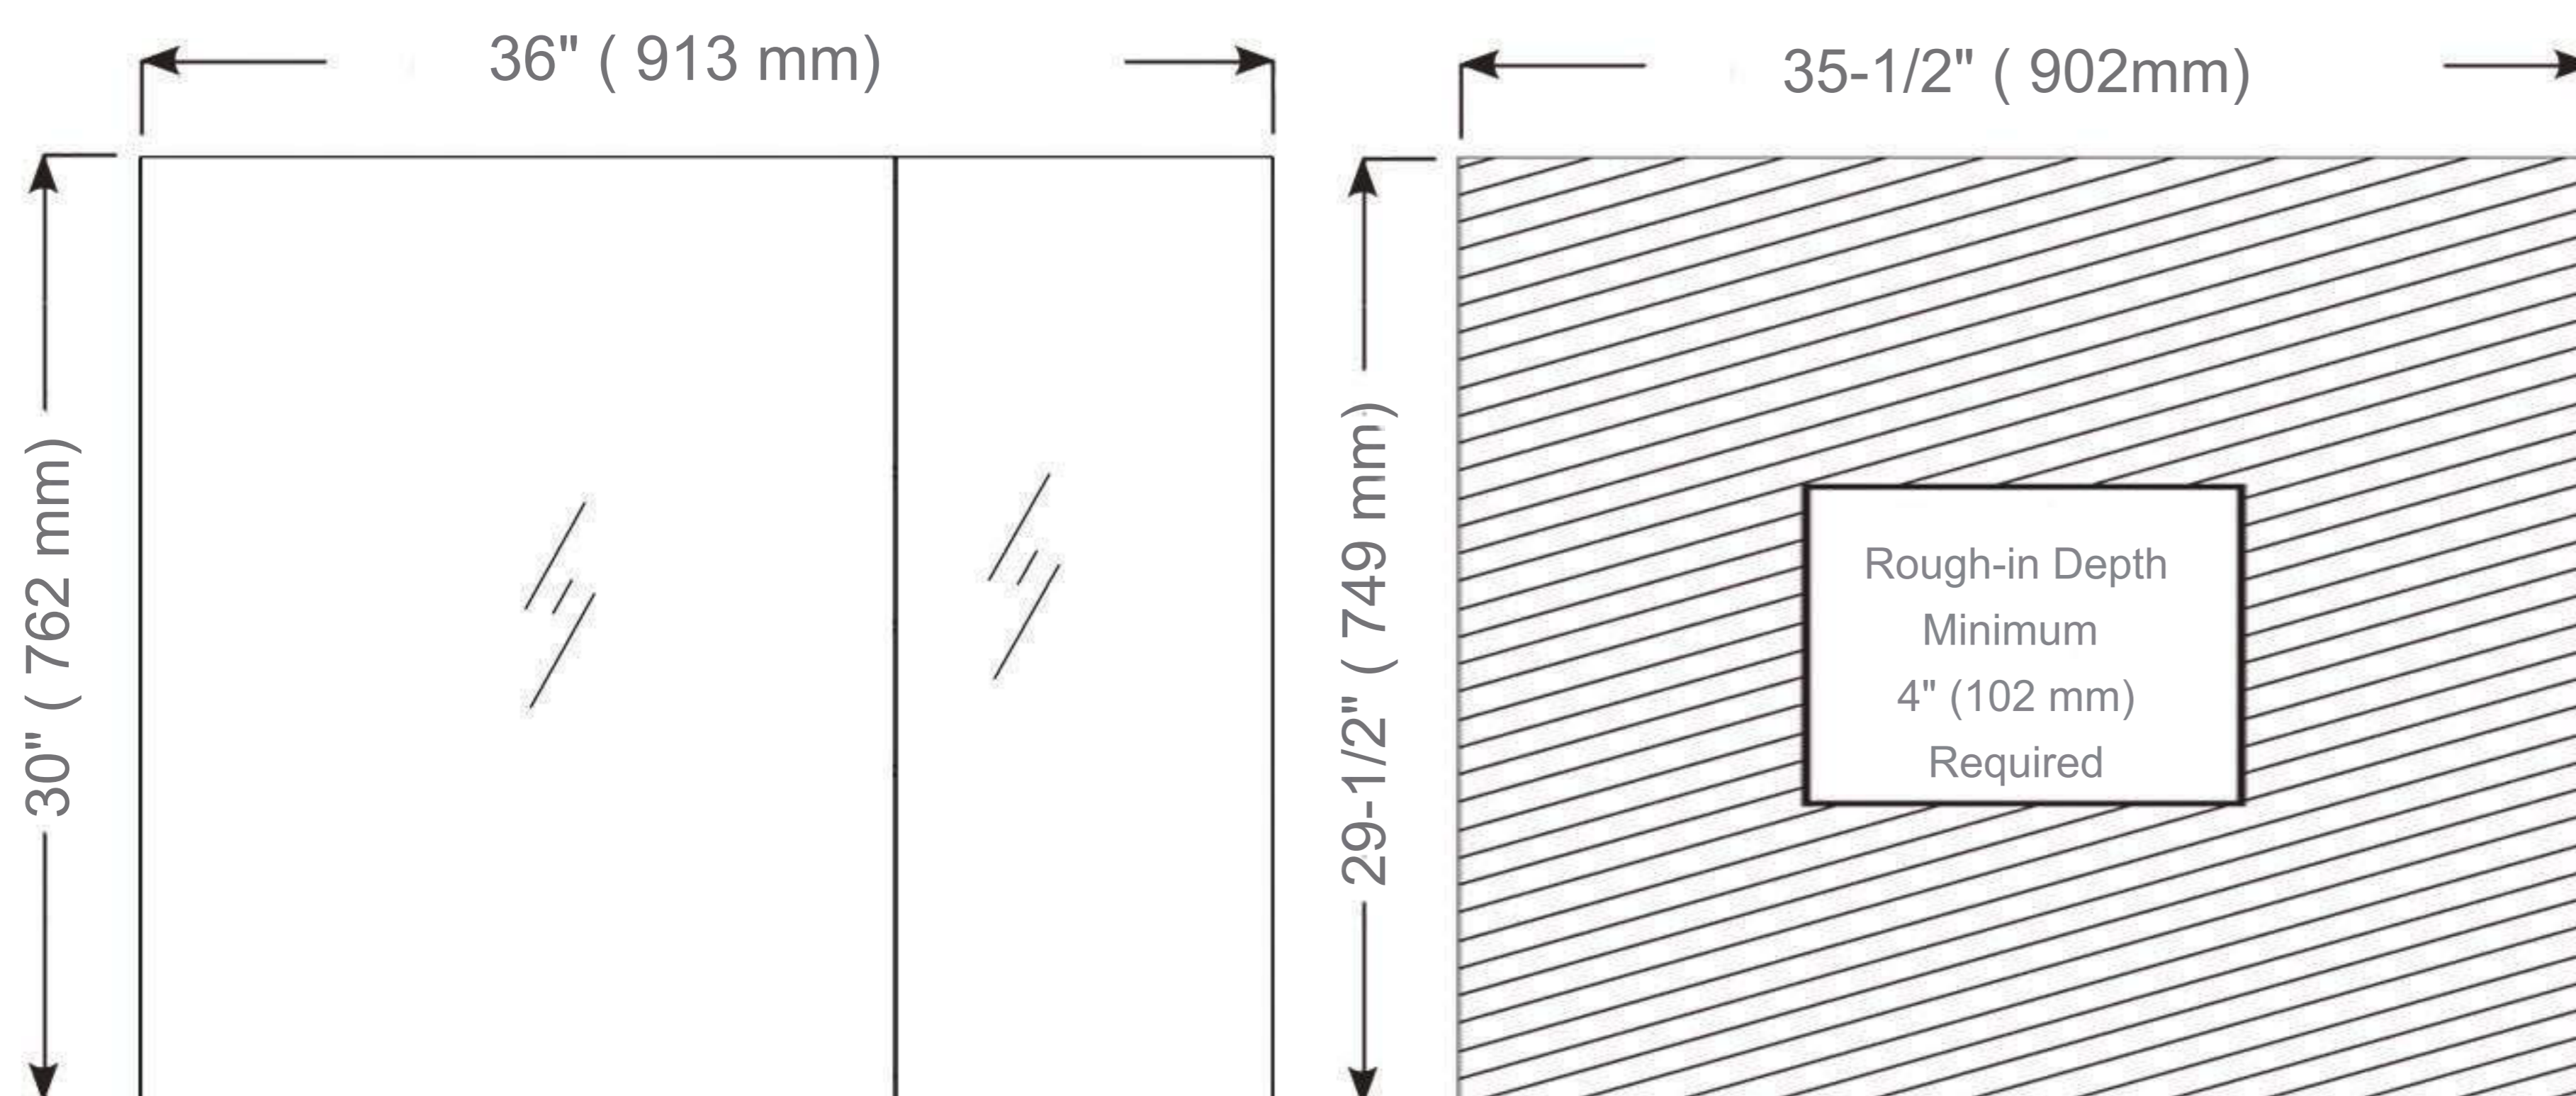

Features

- Mirror cabinet without light
- Mirrored interior with 3 adjustable glass shelves
- Includes installation hardware for recess mounting
- Can be recessed or surface mounted

Construction

- Aluminum body and door frame , grey surface
- 3 mirror design – rear of cabinet and both sides of door
- 2 pieces DTC 155° self-closing hinges for each door

Dimensions

Height: 30" (762 mm)

Width: 36" (913 mm)

Depth: 5" (127 mm) When surface mounted

1" (25 mm) When recessed

Options

- Left door 24"width , Right door 12" width
Or Left door 12" width , Right door 24" width
- Other widths / heights available

Installation Options

- Recessed Mount - Rough Opening - 29-1/2"H x 35-1/2"W x 4"D
(749 mm H x 902 mm W x 102mm D)
- Surface Mount - Surface Mount Kit is included

Cabinet Dimensions

Rough-in Dimensions

Recessed Mount

Surface Mount