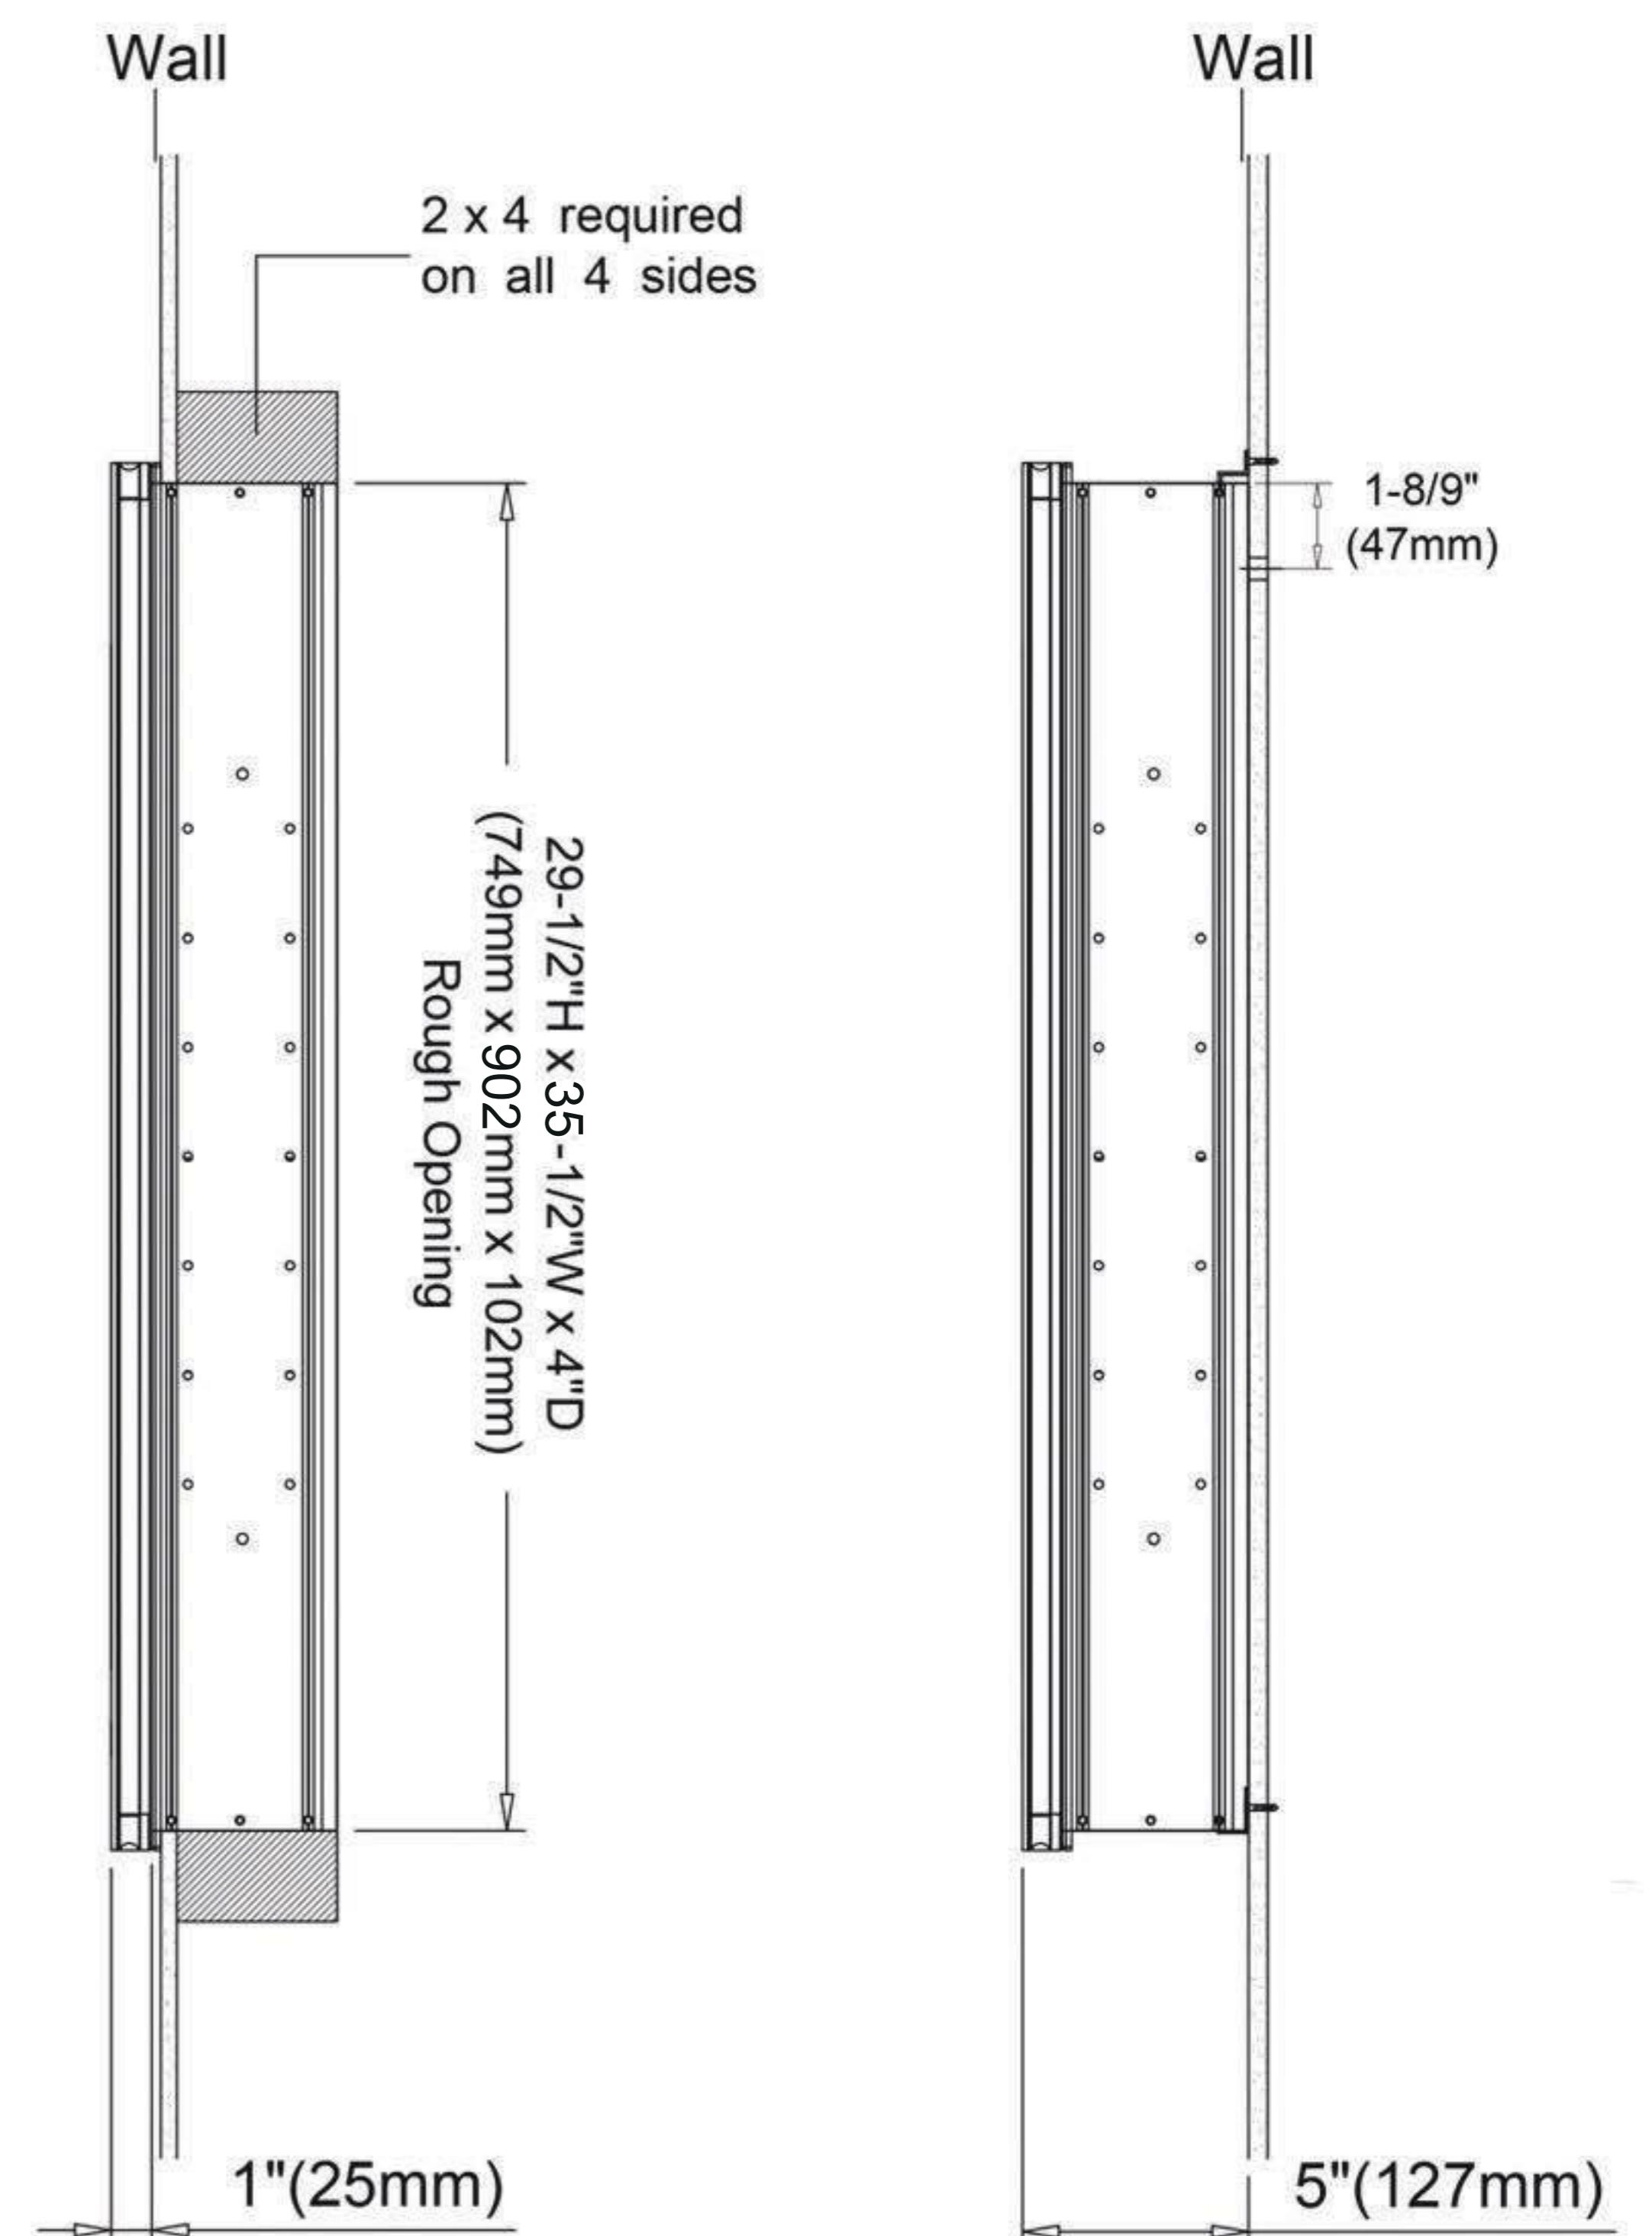

Features

- Mirror cabinet without light
- Mirrored interior with 3 adjustable glass shelves
- Includes installation hardware for recess mounting
- Can be recessed or surface mounted

Construction

- Aluminum body and door frame , grey surface
- 3 mirror design – rear of cabinet and both sides of door
- 2 pieces DTC 155° self-closing hinges for each door

Dimensions

Height: 30" (762 mm)

Width: 36" (913 mm)

Depth: 5" (127 mm) When surface mounted

1" (25 mm) When recessed

Options

- Left door 24"width , Right door 12" width
Or Left door 12" width , Right door 24" width
- Other widths / heights available

Installation Options

- Recessed Mount - Rough Opening - 29-1/2"H x 35-1/2"W x 4"D
(749 mm H x 902 mm W x 102mm D)
- Surface Mount - Surface Mount Kit is included

Cabinet Dimensions

Rough-in Dimensions

Recessed Mount

Surface Mount