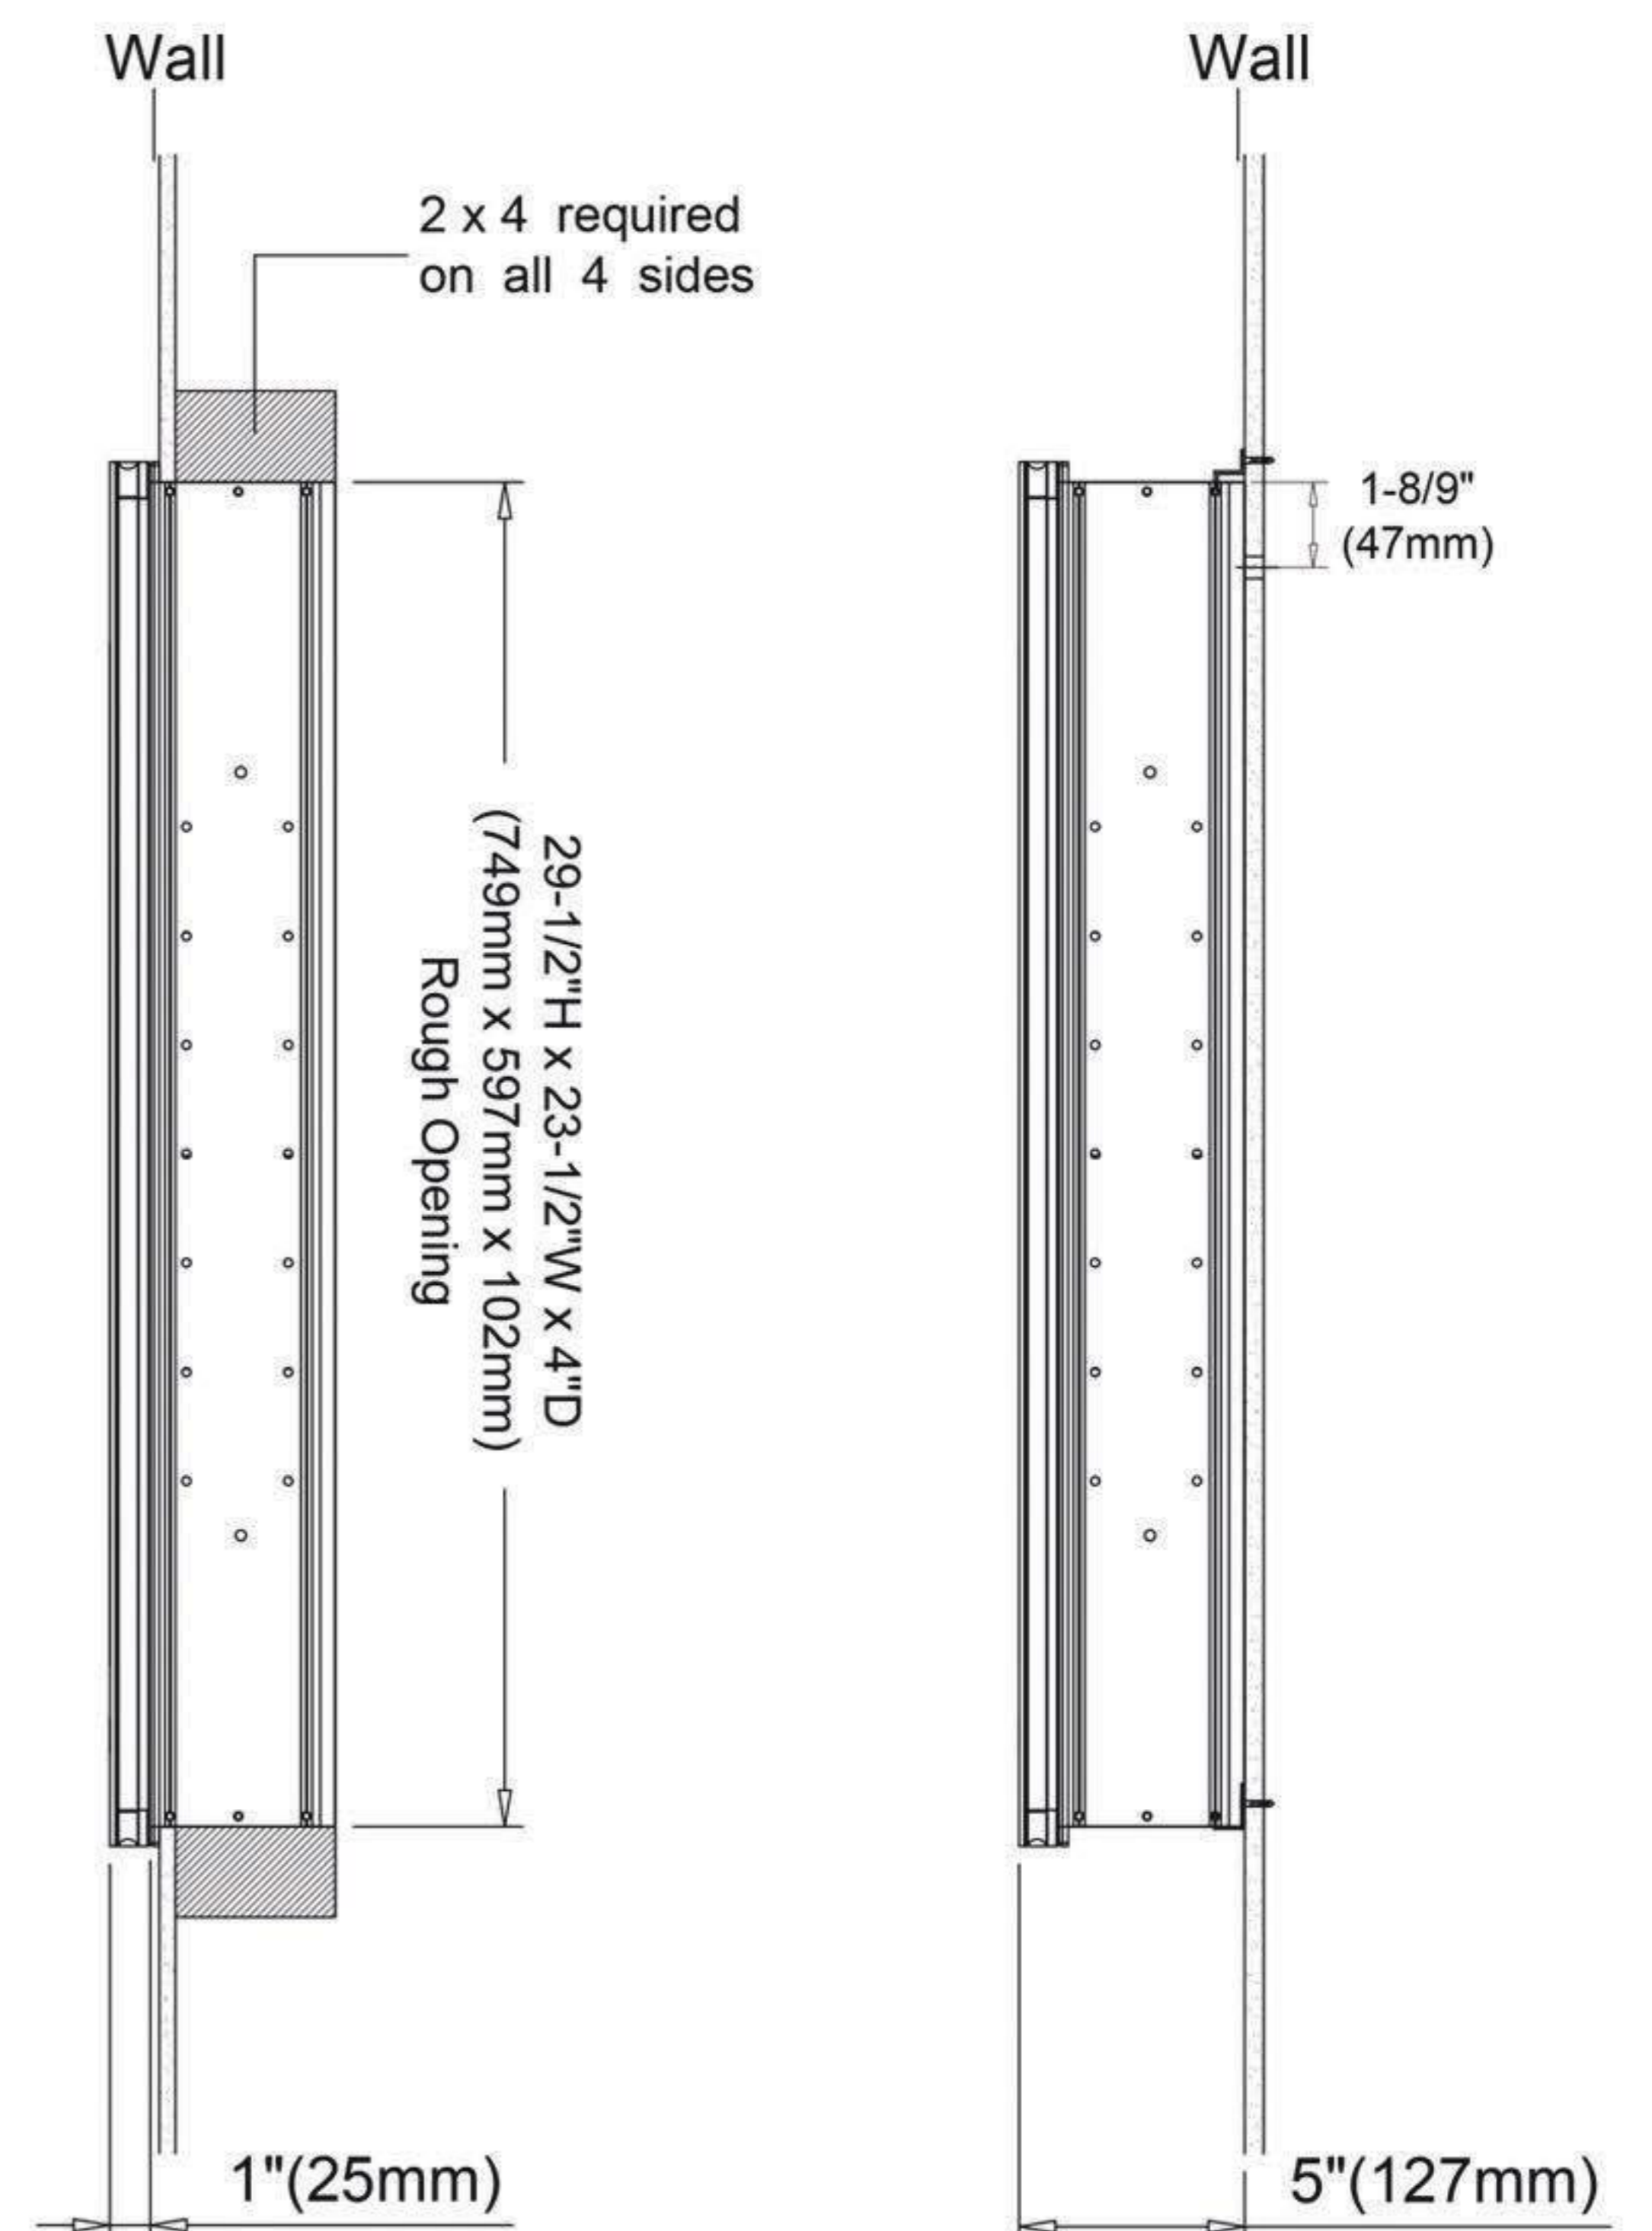

Features

- Mirror cabinet without light
- Mirrored interior with 3 adjustable glass shelves
- Includes installation hardware for recess mounting
- Can be recessed or surface mounted

Construction

- Aluminum body and door frame , grey surface
- 3 mirror design – rear of cabinet and both sides of door
- 2 pieces DTC 155° self-closing hinges for each door

Dimensions

Height: 30" (762 mm)

Width: 30" (762 mm)

Depth: 5" (127 mm) When surface mounted

1" (25 mm) When recessed

Options

- Left door 20" width , Right door 10" width
Or Left door 10" width , Right door 20" width
- Other widths / heights available

Installation Options

- Recessed Mount - Rough Opening - 29-1/2"H x 29-1/2"W x 4"D
(749 mm H x 749mm W x 102mm D)
- Surface Mount - Surface Mount Kit is included

Cabinet Dimensions

Rough-in Dimensions

Recessed Mount

Surface Mount