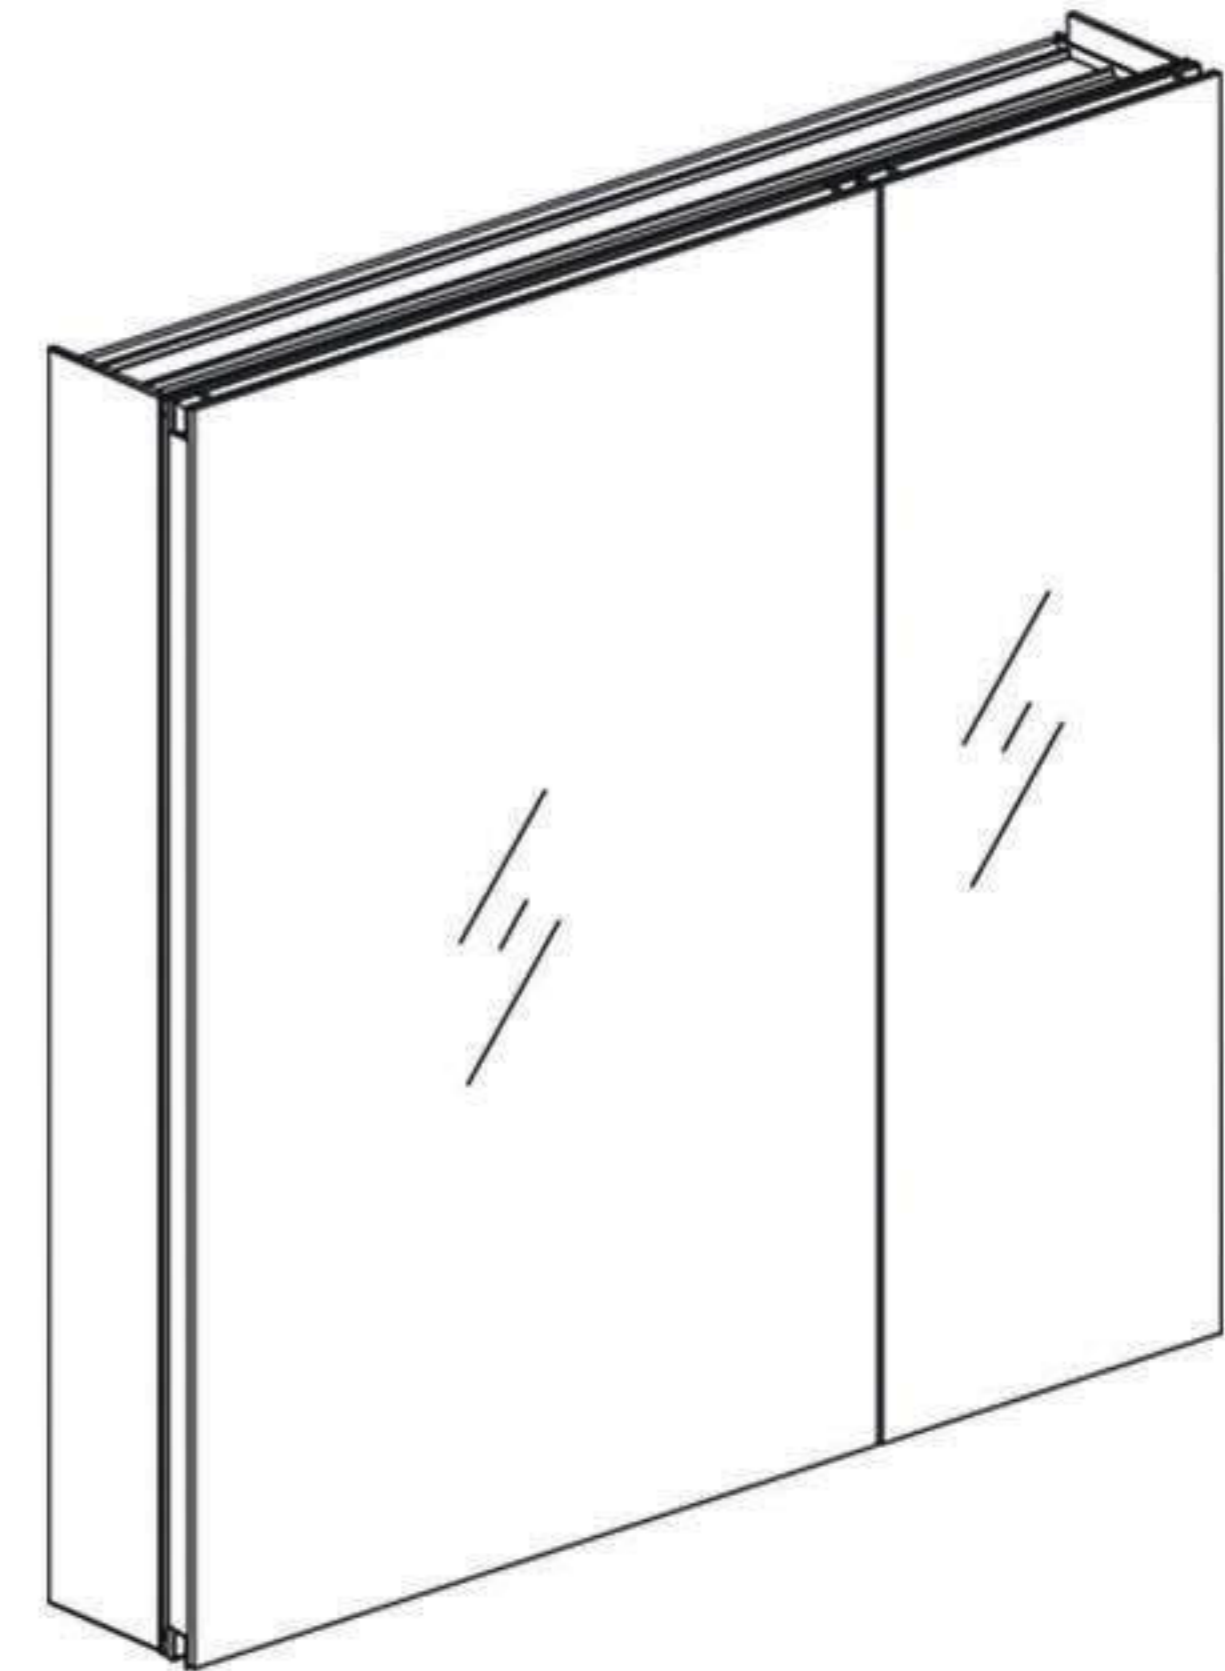

Features

- Mirror cabinet without light
- Mirrored interior with 3 adjustable glass shelves
- Includes installation hardware for recess mounting
- Can be recessed or surface mounted

Construction

- Aluminum body and door frame , grey surface
- 3 mirror design – rear of cabinet and both sides of door
- 2 pieces DTC 155° self-closing hinges for each door

Dimensions

Height: 30" (762 mm)

Width: 30" (762 mm)

Depth: 5" (127 mm) When surface mounted

1" (25 mm) When recessed

Options

- Left door 20" width , Right door 10" width
Or Left door 10" width , Right door 20" width
- Other widths / heights available

Installation Options

- Recessed Mount - Rough Opening - 29-1/2"H x 29-1/2"W x 4"D
(749 mm H x 749mm W x 102mm D)
- Surface Mount - Surface Mount Kit is included

Cabinet Dimensions

Rough-in Dimensions

Recessed Mount