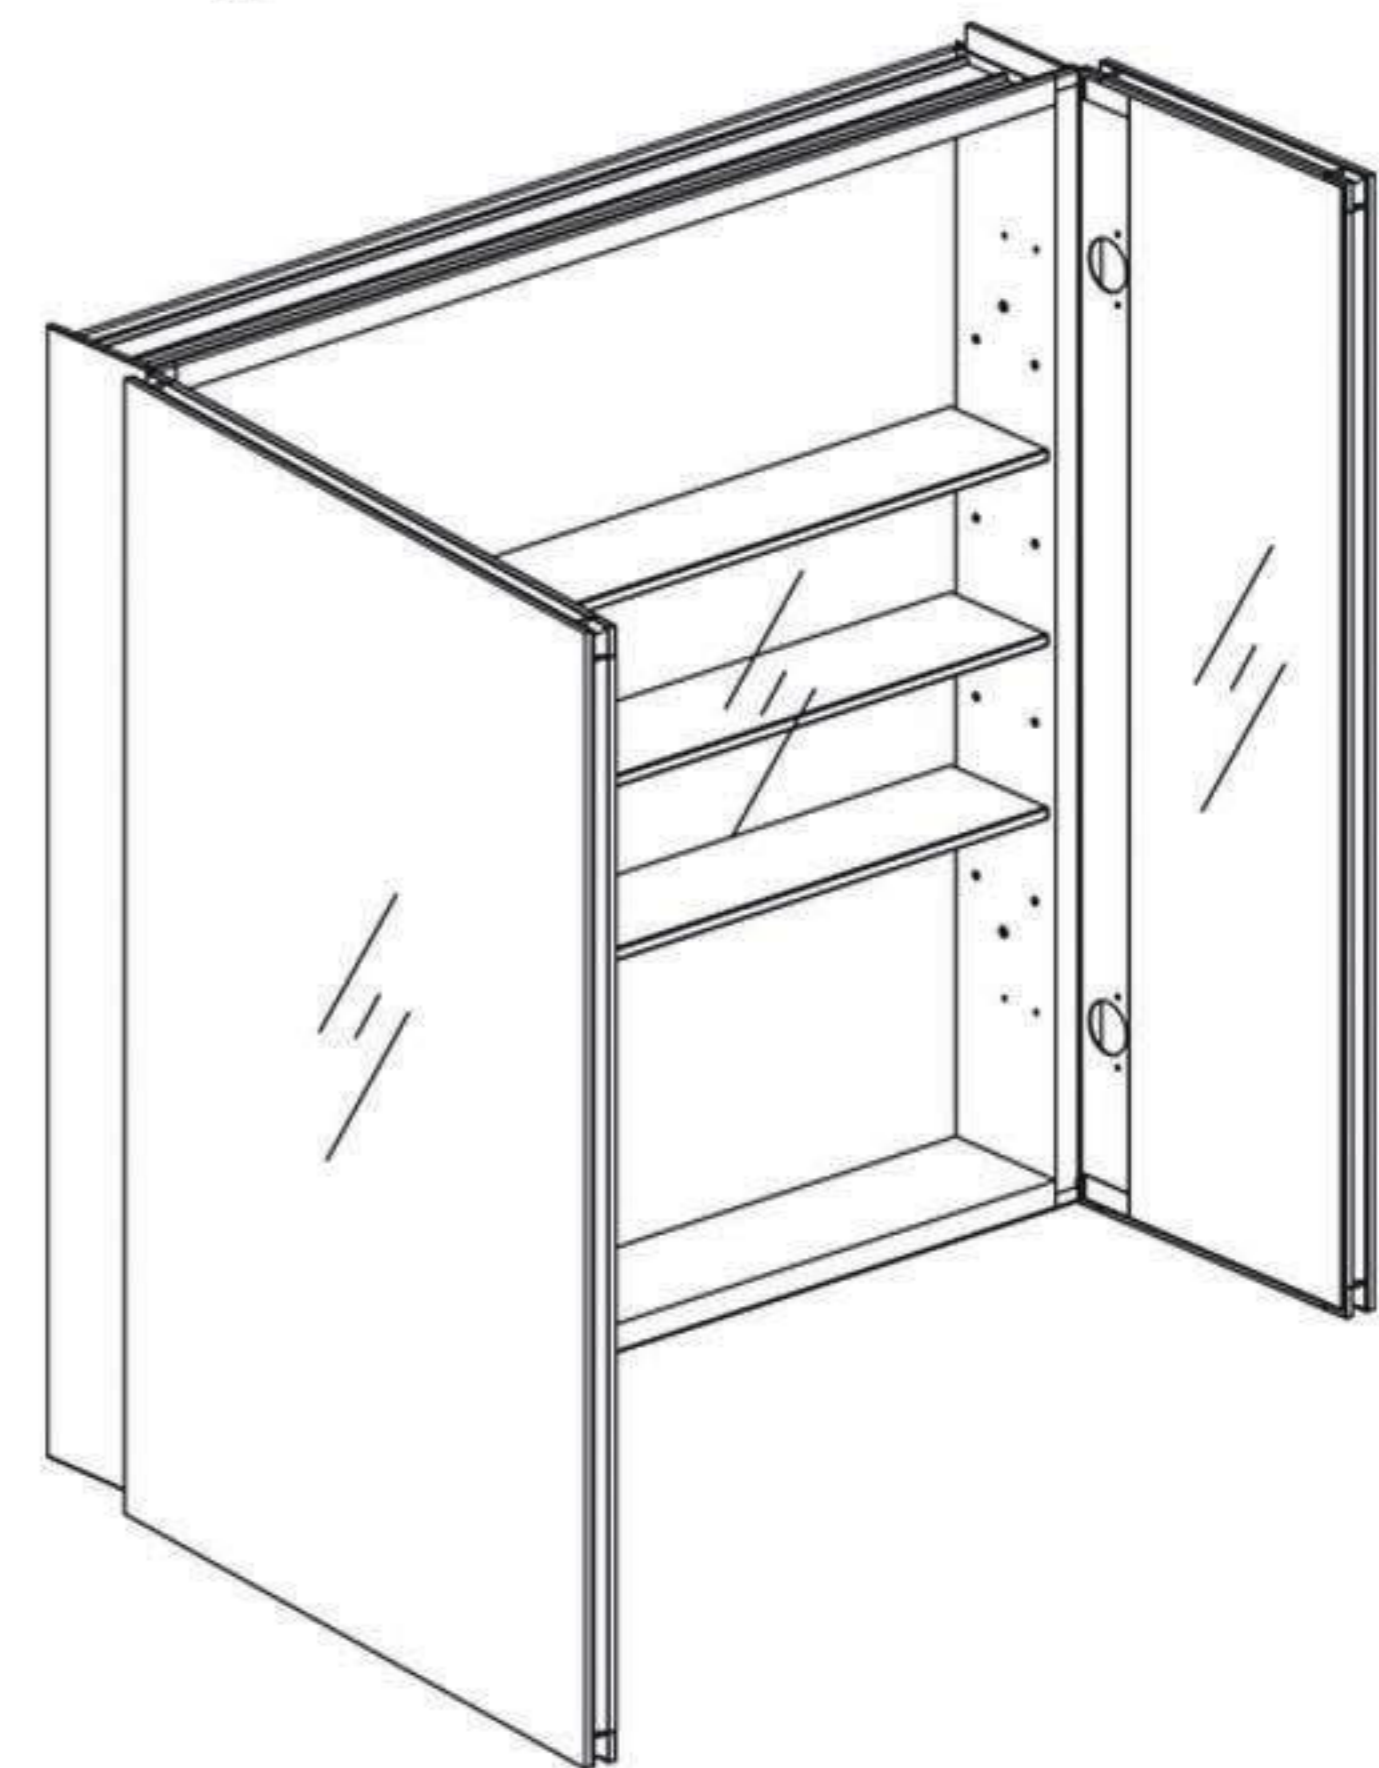

Features

- Mirror cabinet without light
- Mirrored interior with 3 adjustable glass shelves
- Includes installation hardware for recess mounting
- Can be recessed or surface mounted

Construction

- Aluminum body and door frame , grey surface
- 3 mirror design – rear of cabinet and both sides of door
- 2 pieces DTC 155° self-closing hinges for each door

Dimensions

Height: 30" (762 mm)

Width: 30" (762 mm)

Depth: 5" (127 mm) When surface mounted

1" (25 mm) When recessed

Options

- Left door 20" width , Right door 10" width
Or Left door 10" width , Right door 20" width
- Other widths / heights available

Installation Options

- Recessed Mount - Rough Opening - 29-1/2"H x 29-1/2"W x 4"D
(749 mm H x 749mm W x 102mm D)
- Surface Mount - Surface Mount Kit is included

Cabinet Dimensions

Rough-in Dimensions

Recessed Mount