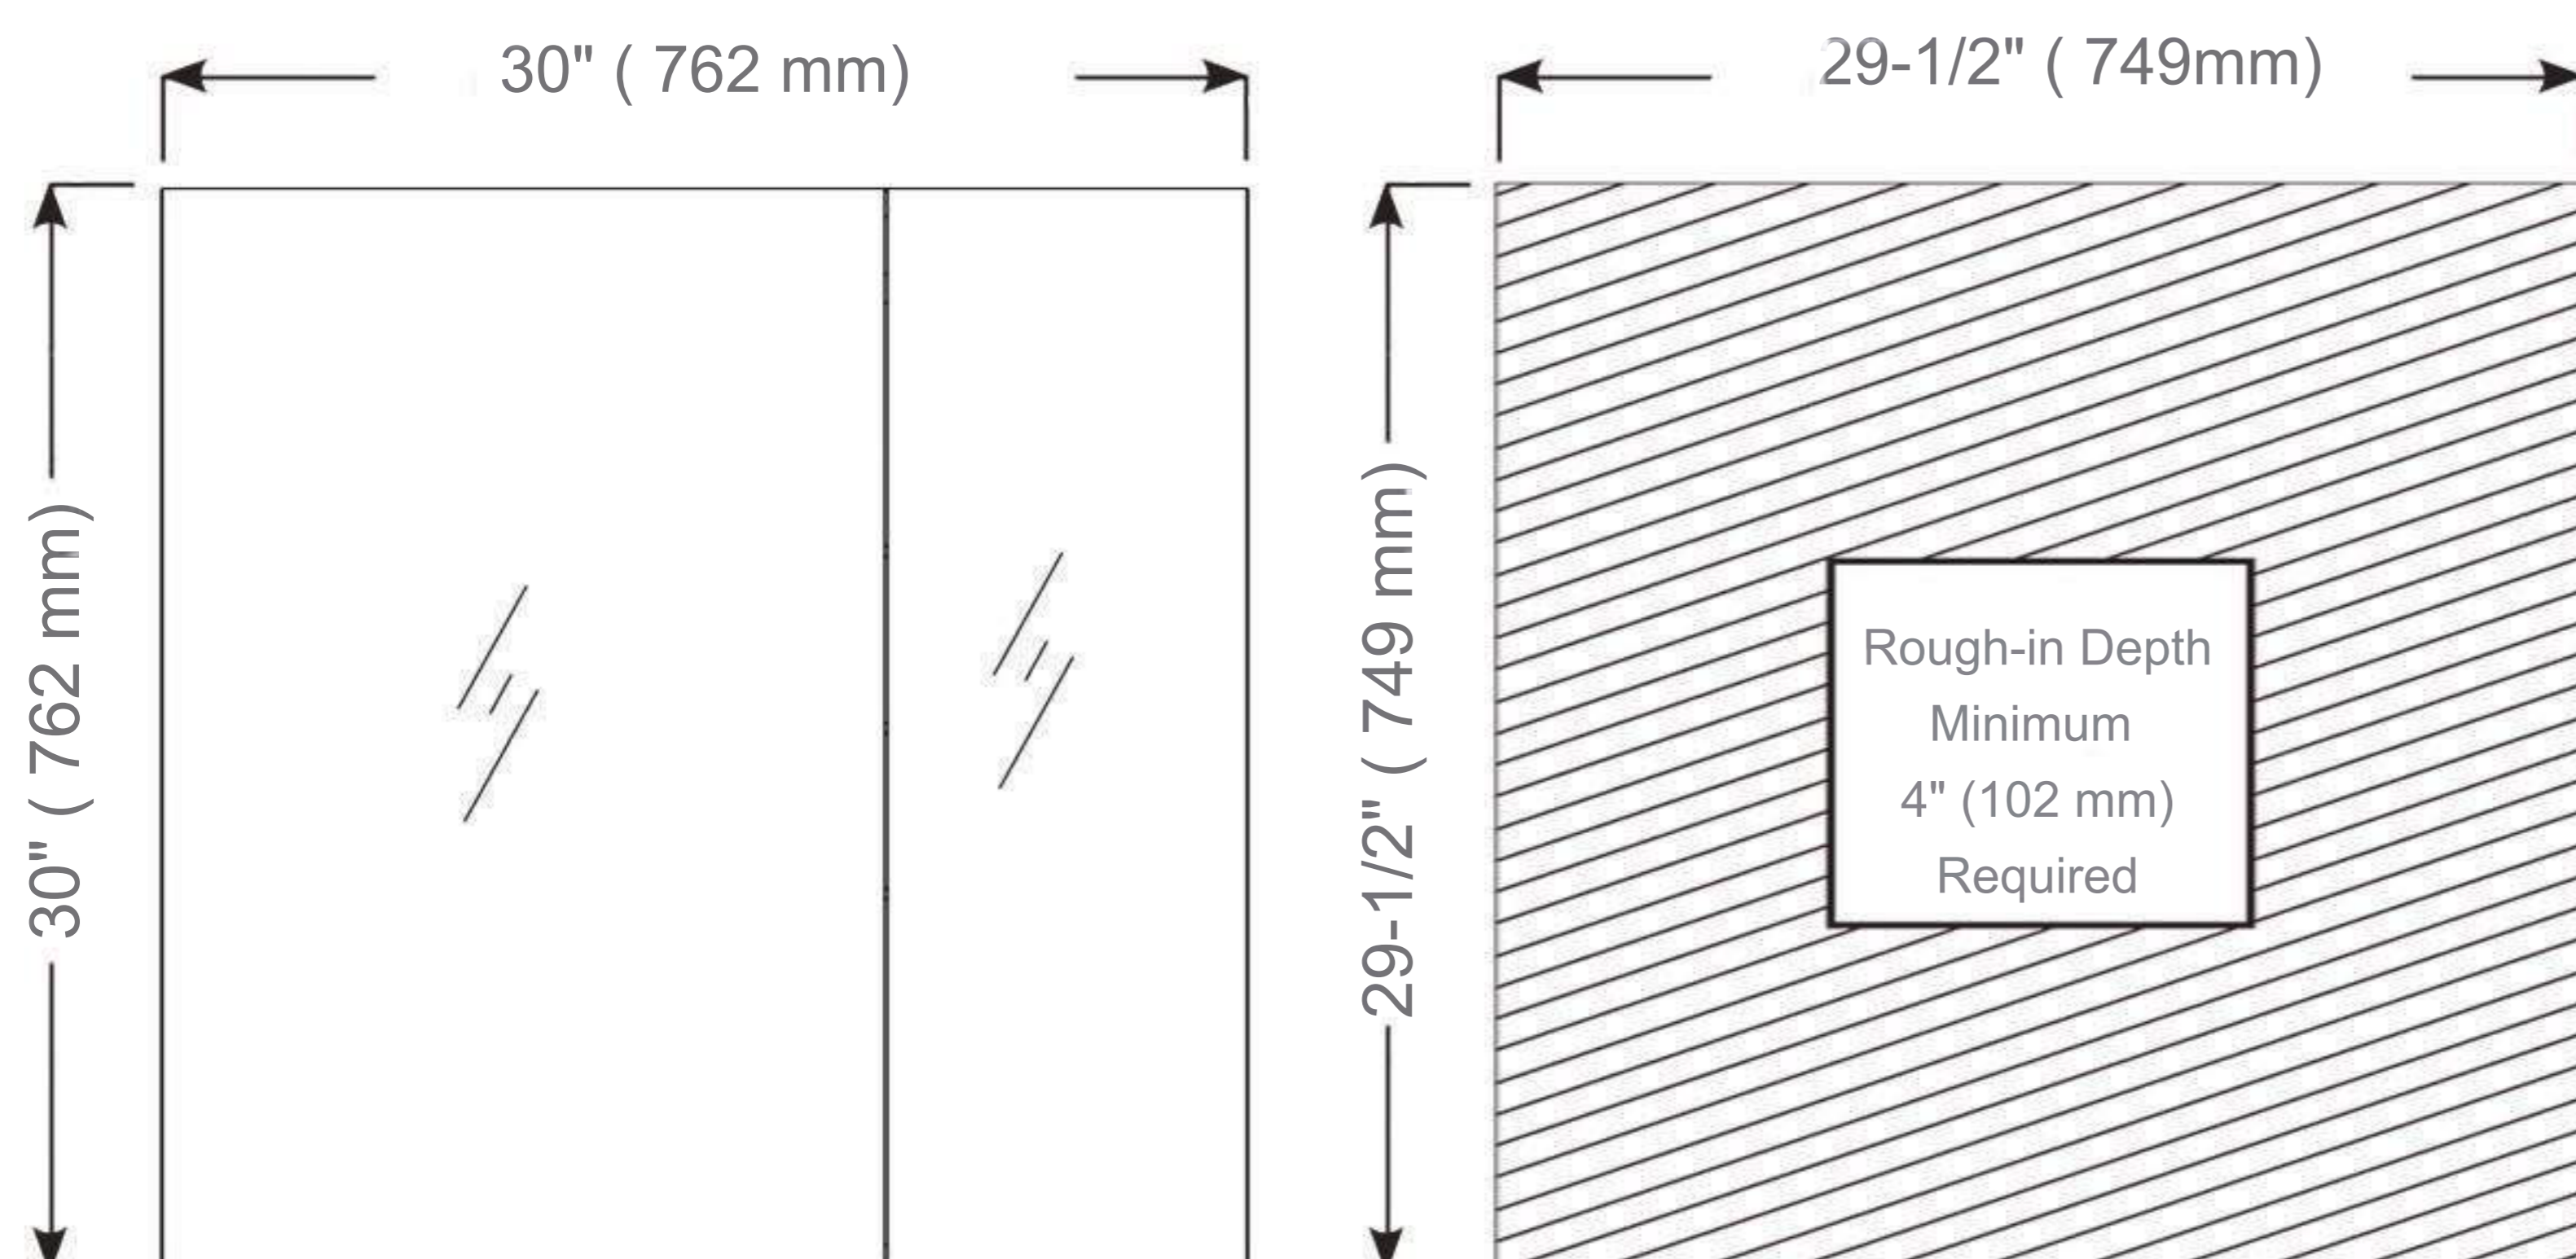

Features

- Mirror cabinet without light
- Mirrored interior with 3 adjustable glass shelves
- Includes installation hardware for recess mounting
- Can be recessed or surface mounted

Construction

- Aluminum body and door frame , grey surface
- 3 mirror design – rear of cabinet and both sides of door
- 2 pieces DTC 155° self-closing hinges for each door

Dimensions

Height: 30" (762 mm)

Width: 30" (762 mm)

Depth: 5" (127 mm) When surface mounted

1" (25 mm) When recessed

Options

- Left door 20" width , Right door 10" width
Or Left door 10" width , Right door 20" width
- Other widths / heights available

Installation Options

- Recessed Mount - Rough Opening - 29-1/2"H x 29-1/2"W x 4"D
(749 mm H x 749mm W x 102mm D)
- Surface Mount - Surface Mount Kit is included

Cabinet Dimensions

Rough-in Dimensions

Recessed Mount