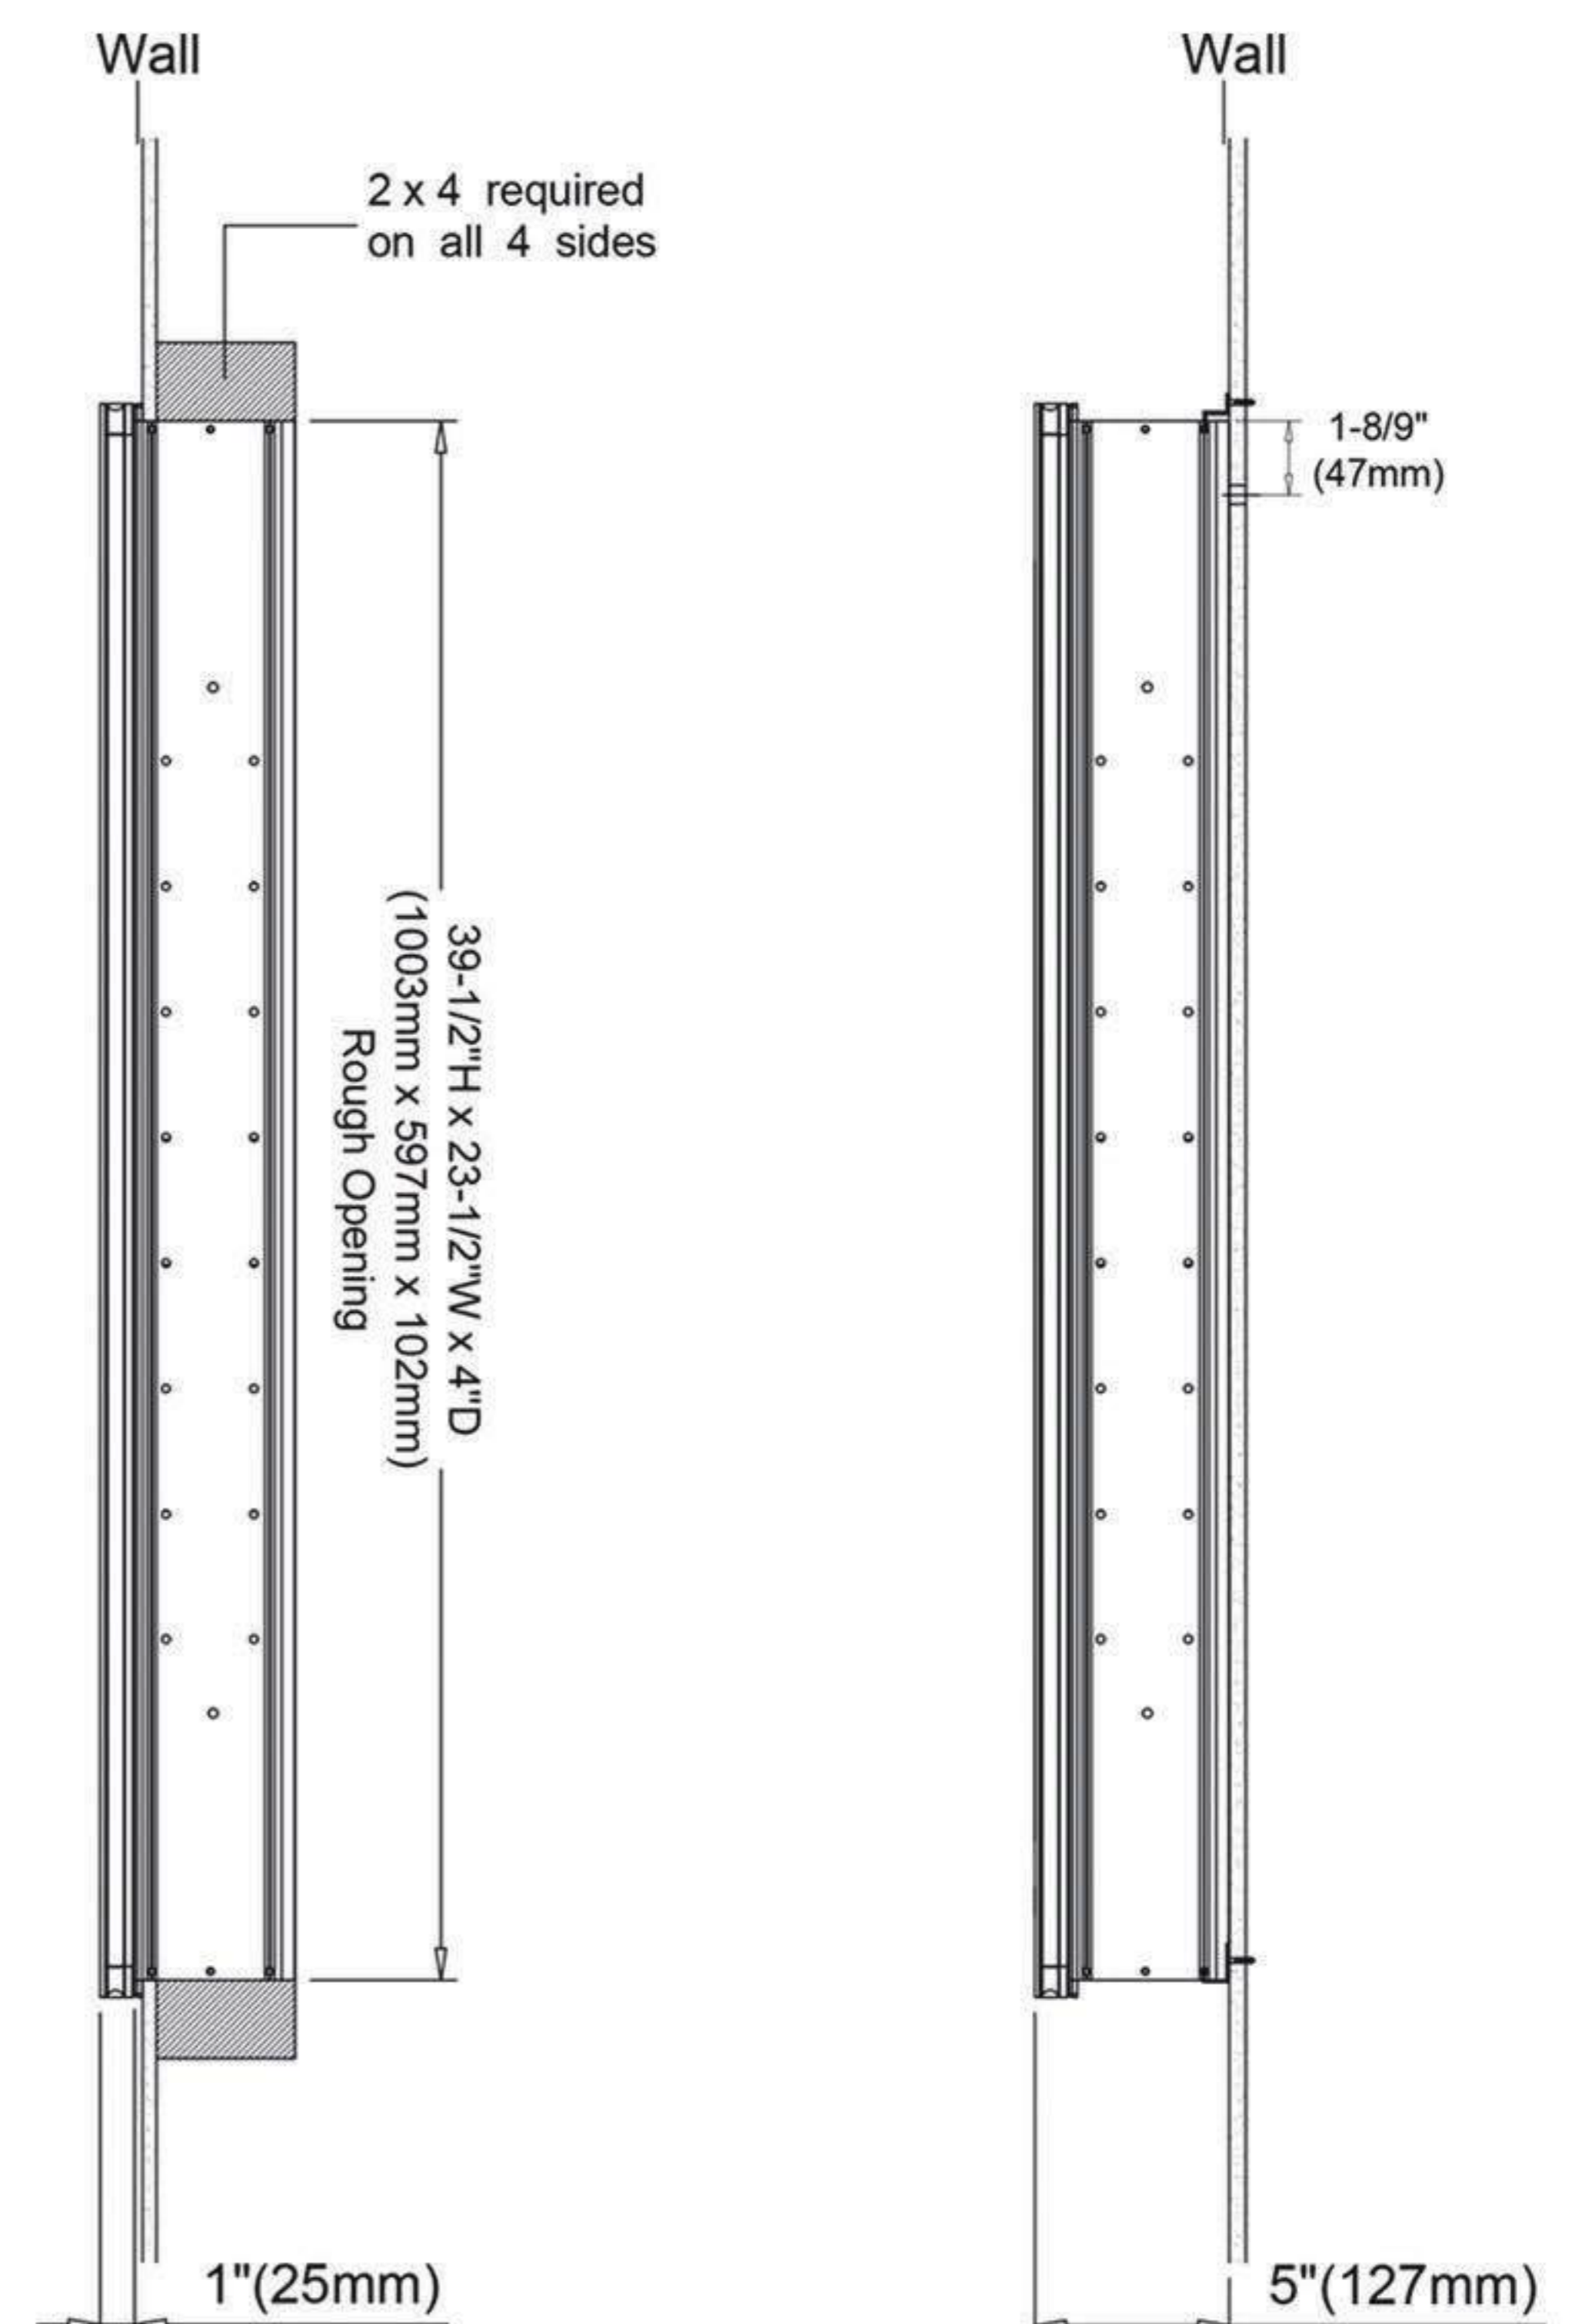

Features

- Mirror cabinet without light
- Mirrored interior with 4 adjustable glass shelves
- Includes installation hardware for recess mounting
- Can be recessed or surface mounted

Construction

- Aluminum body and door frame , grey surface
- 3 mirror design – rear of cabinet and both sides of door
- 3 pieces DTC 155° self-closing hinges

Dimensions

Height: 40" (1016 mm)

Width: 24" (608 mm)

Depth: 5" (127 mm) When surface mounted

1" (25 mm) When recessed

Options

- Left or Right hand hinged
- Other widths / heights available

Installation Options

- Recessed Mount - Rough Opening - 39-1/2"H x 23-1/2"W x 4"D
(1003 mm H x 597mm W x 102mm D)
- Surface Mount - Surface Mount Kit is included

Cabinet Dimensions

Rough-in Dimensions

Recessed Mount

Surface Mount