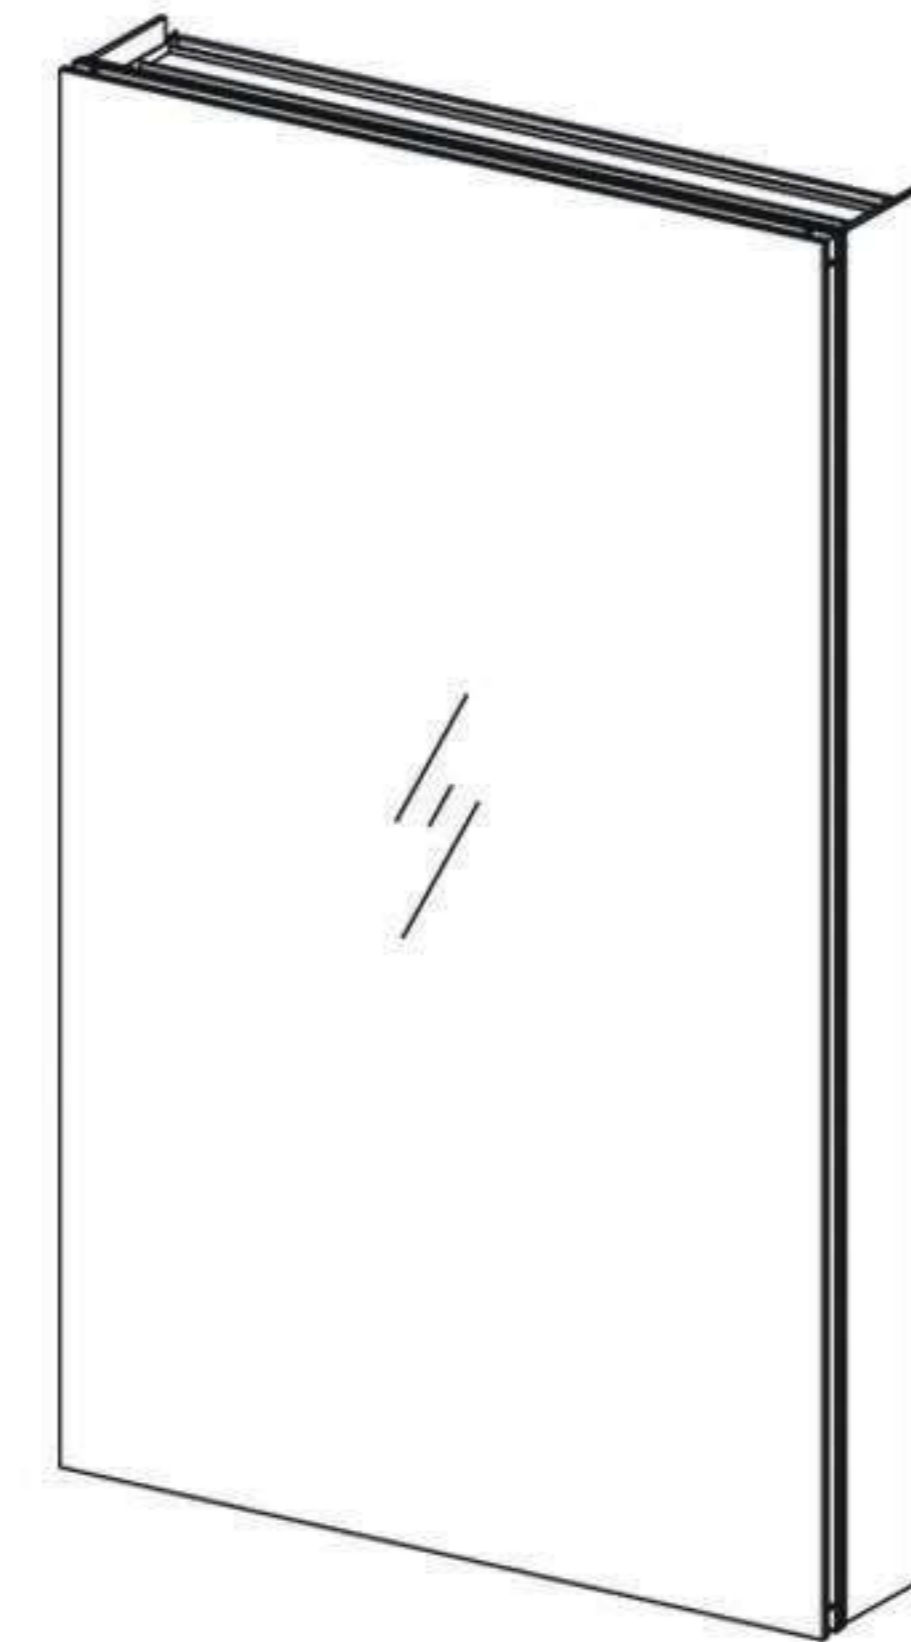

Features

- Mirror cabinet without light
- Mirrored interior with 4 adjustable glass shelves
- Includes installation hardware for recess mounting
- Can be recessed or surface mounted

Construction

- Aluminum body and door frame , grey surface
- 3 mirror design – rear of cabinet and both sides of door
- 3 pieces DTC 155° self-closing hinges

Dimensions

Height: 40" (1016 mm)

Width: 24" (608 mm)

Depth: 5" (127 mm) When surface mounted

1" (25 mm) When recessed

Options

- Left or Right hand hinged
- Other widths / heights available

Installation Options

- Recessed Mount - Rough Opening - 39-1/2"H x 23-1/2"W x 4"D
(1003 mm H x 597mm W x 102mm D)
- Surface Mount - Surface Mount Kit is included

Cabinet Dimensions

Rough-in Dimensions

Recessed Mount

Surface Mount