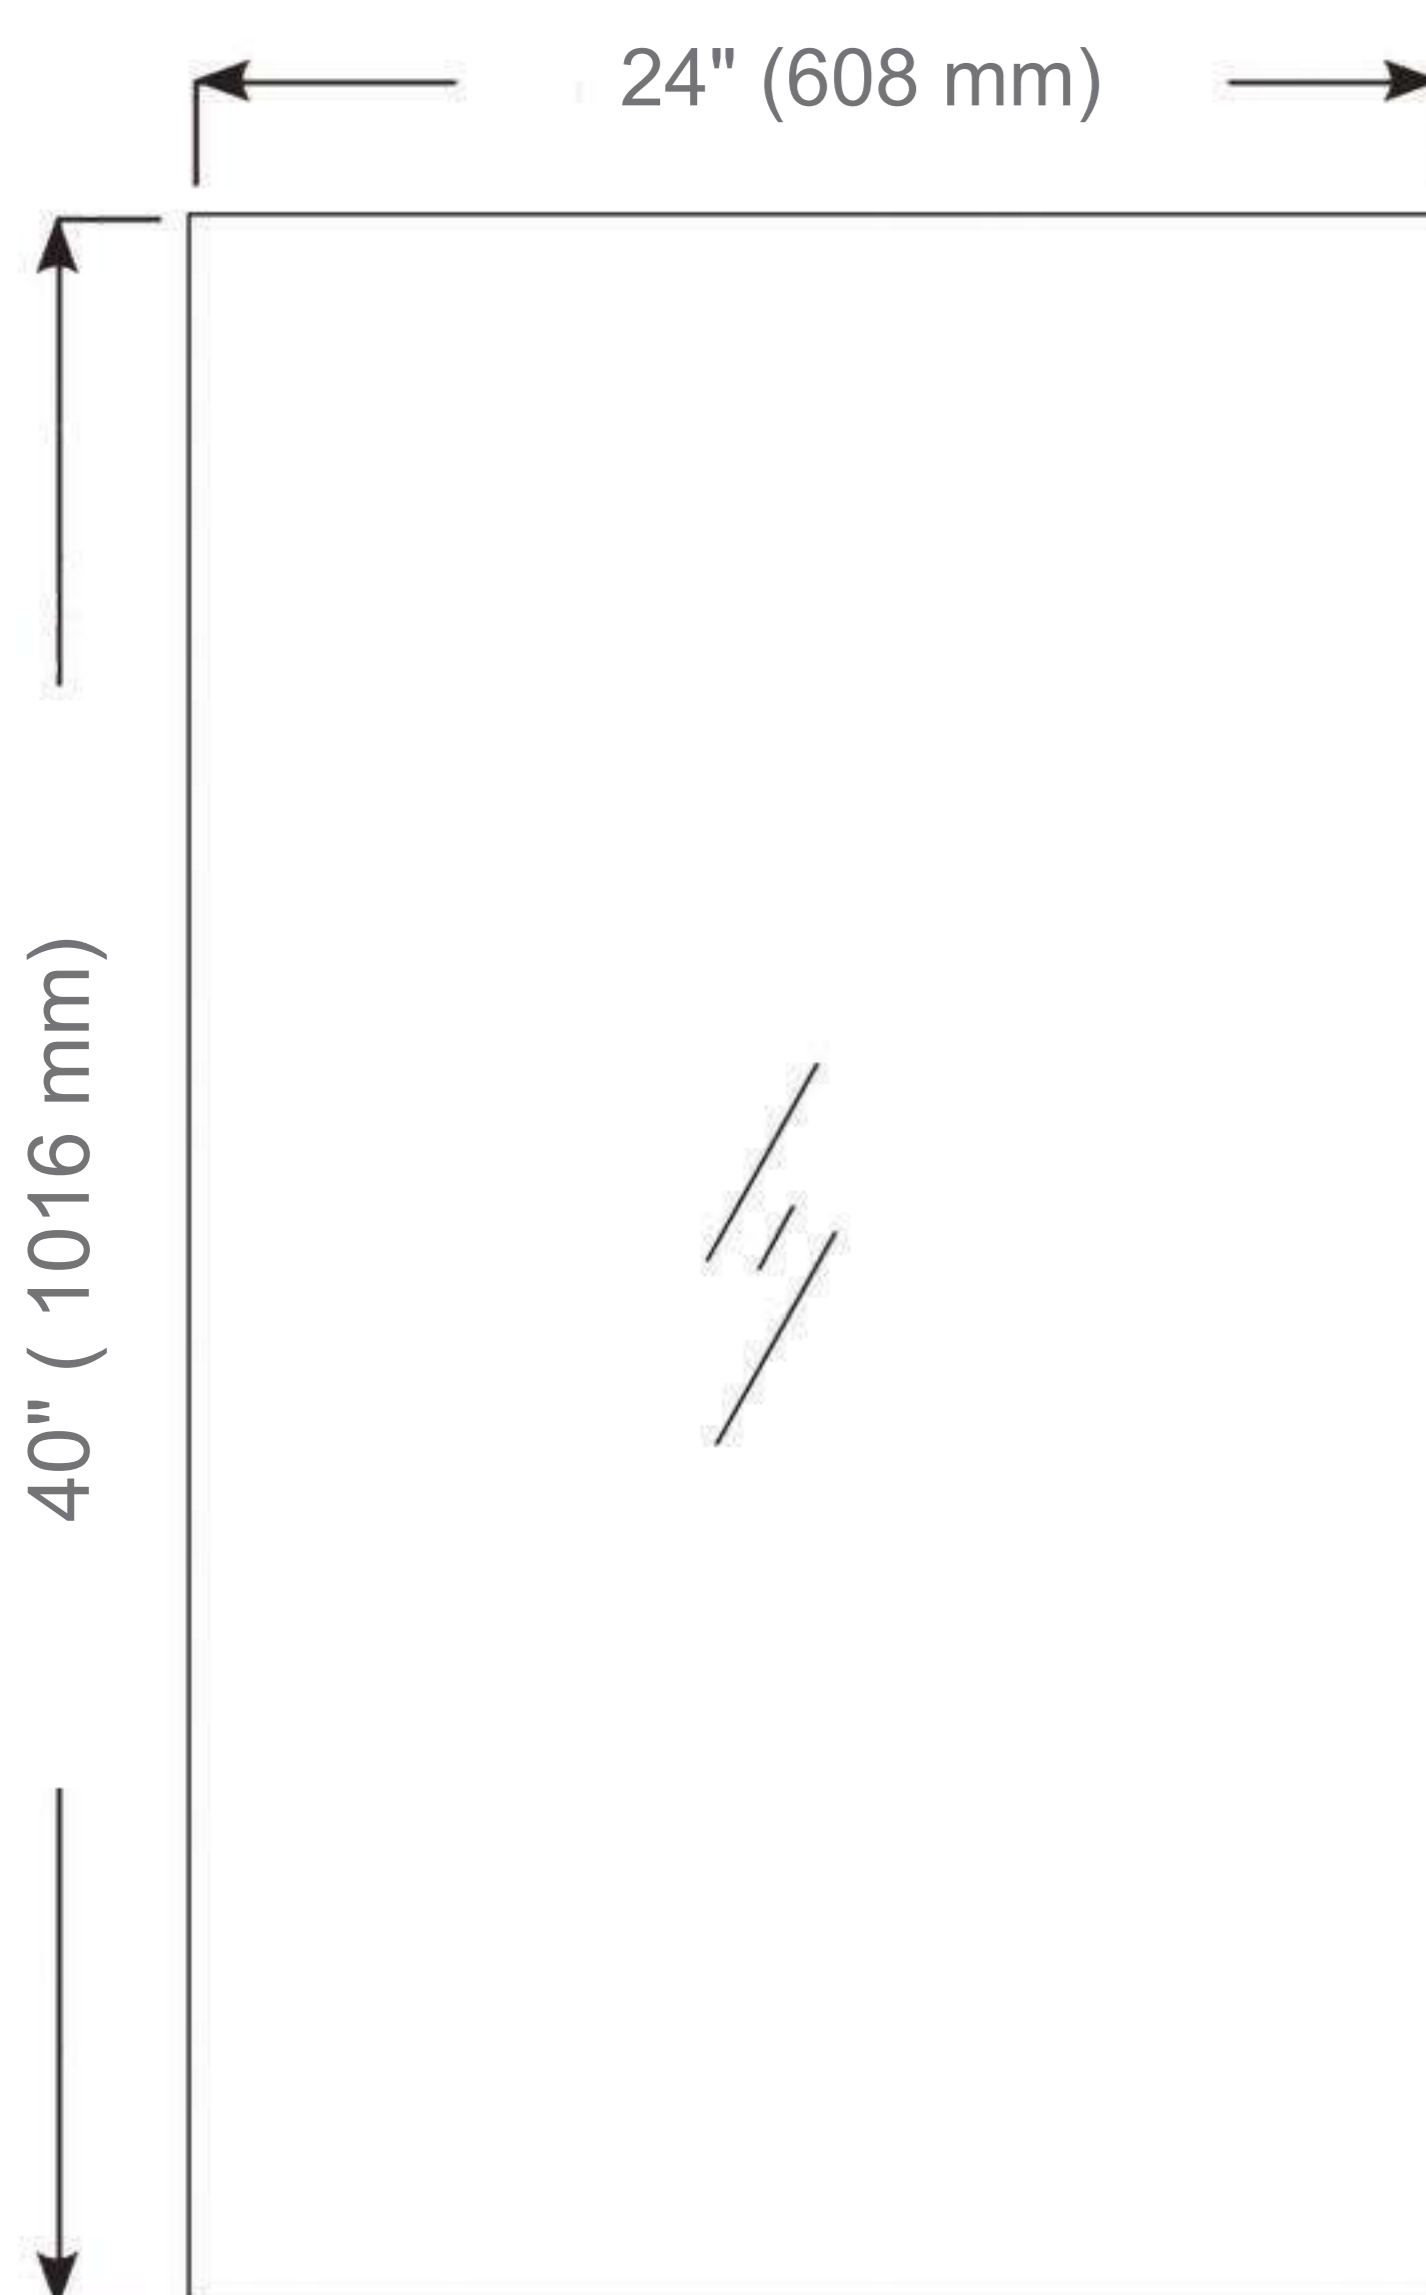

Features

- Mirror cabinet without light
- Mirrored interior with 4 adjustable glass shelves
- Includes installation hardware for recess mounting
- Can be recessed or surface mounted

Construction

- Aluminum body and door frame , grey surface
- 3 mirror design – rear of cabinet and both sides of door
- 3 pieces DTC 155° self-closing hinges

Dimensions

Height: 40" (1016 mm)

Width: 24" (608 mm)

Depth: 5" (127 mm) When surface mounted

1" (25 mm) When recessed

Options

- Left or Right hand hinged
- Other widths / heights available

Installation Options

- Recessed Mount - Rough Opening - 39-1/2"H x 23-1/2"W x 4"D
(1003 mm H x 597mm W x 102mm D)
- Surface Mount - Surface Mount Kit is included

Cabinet Dimensions

Rough-in Dimensions

Recessed Mount

Surface Mount