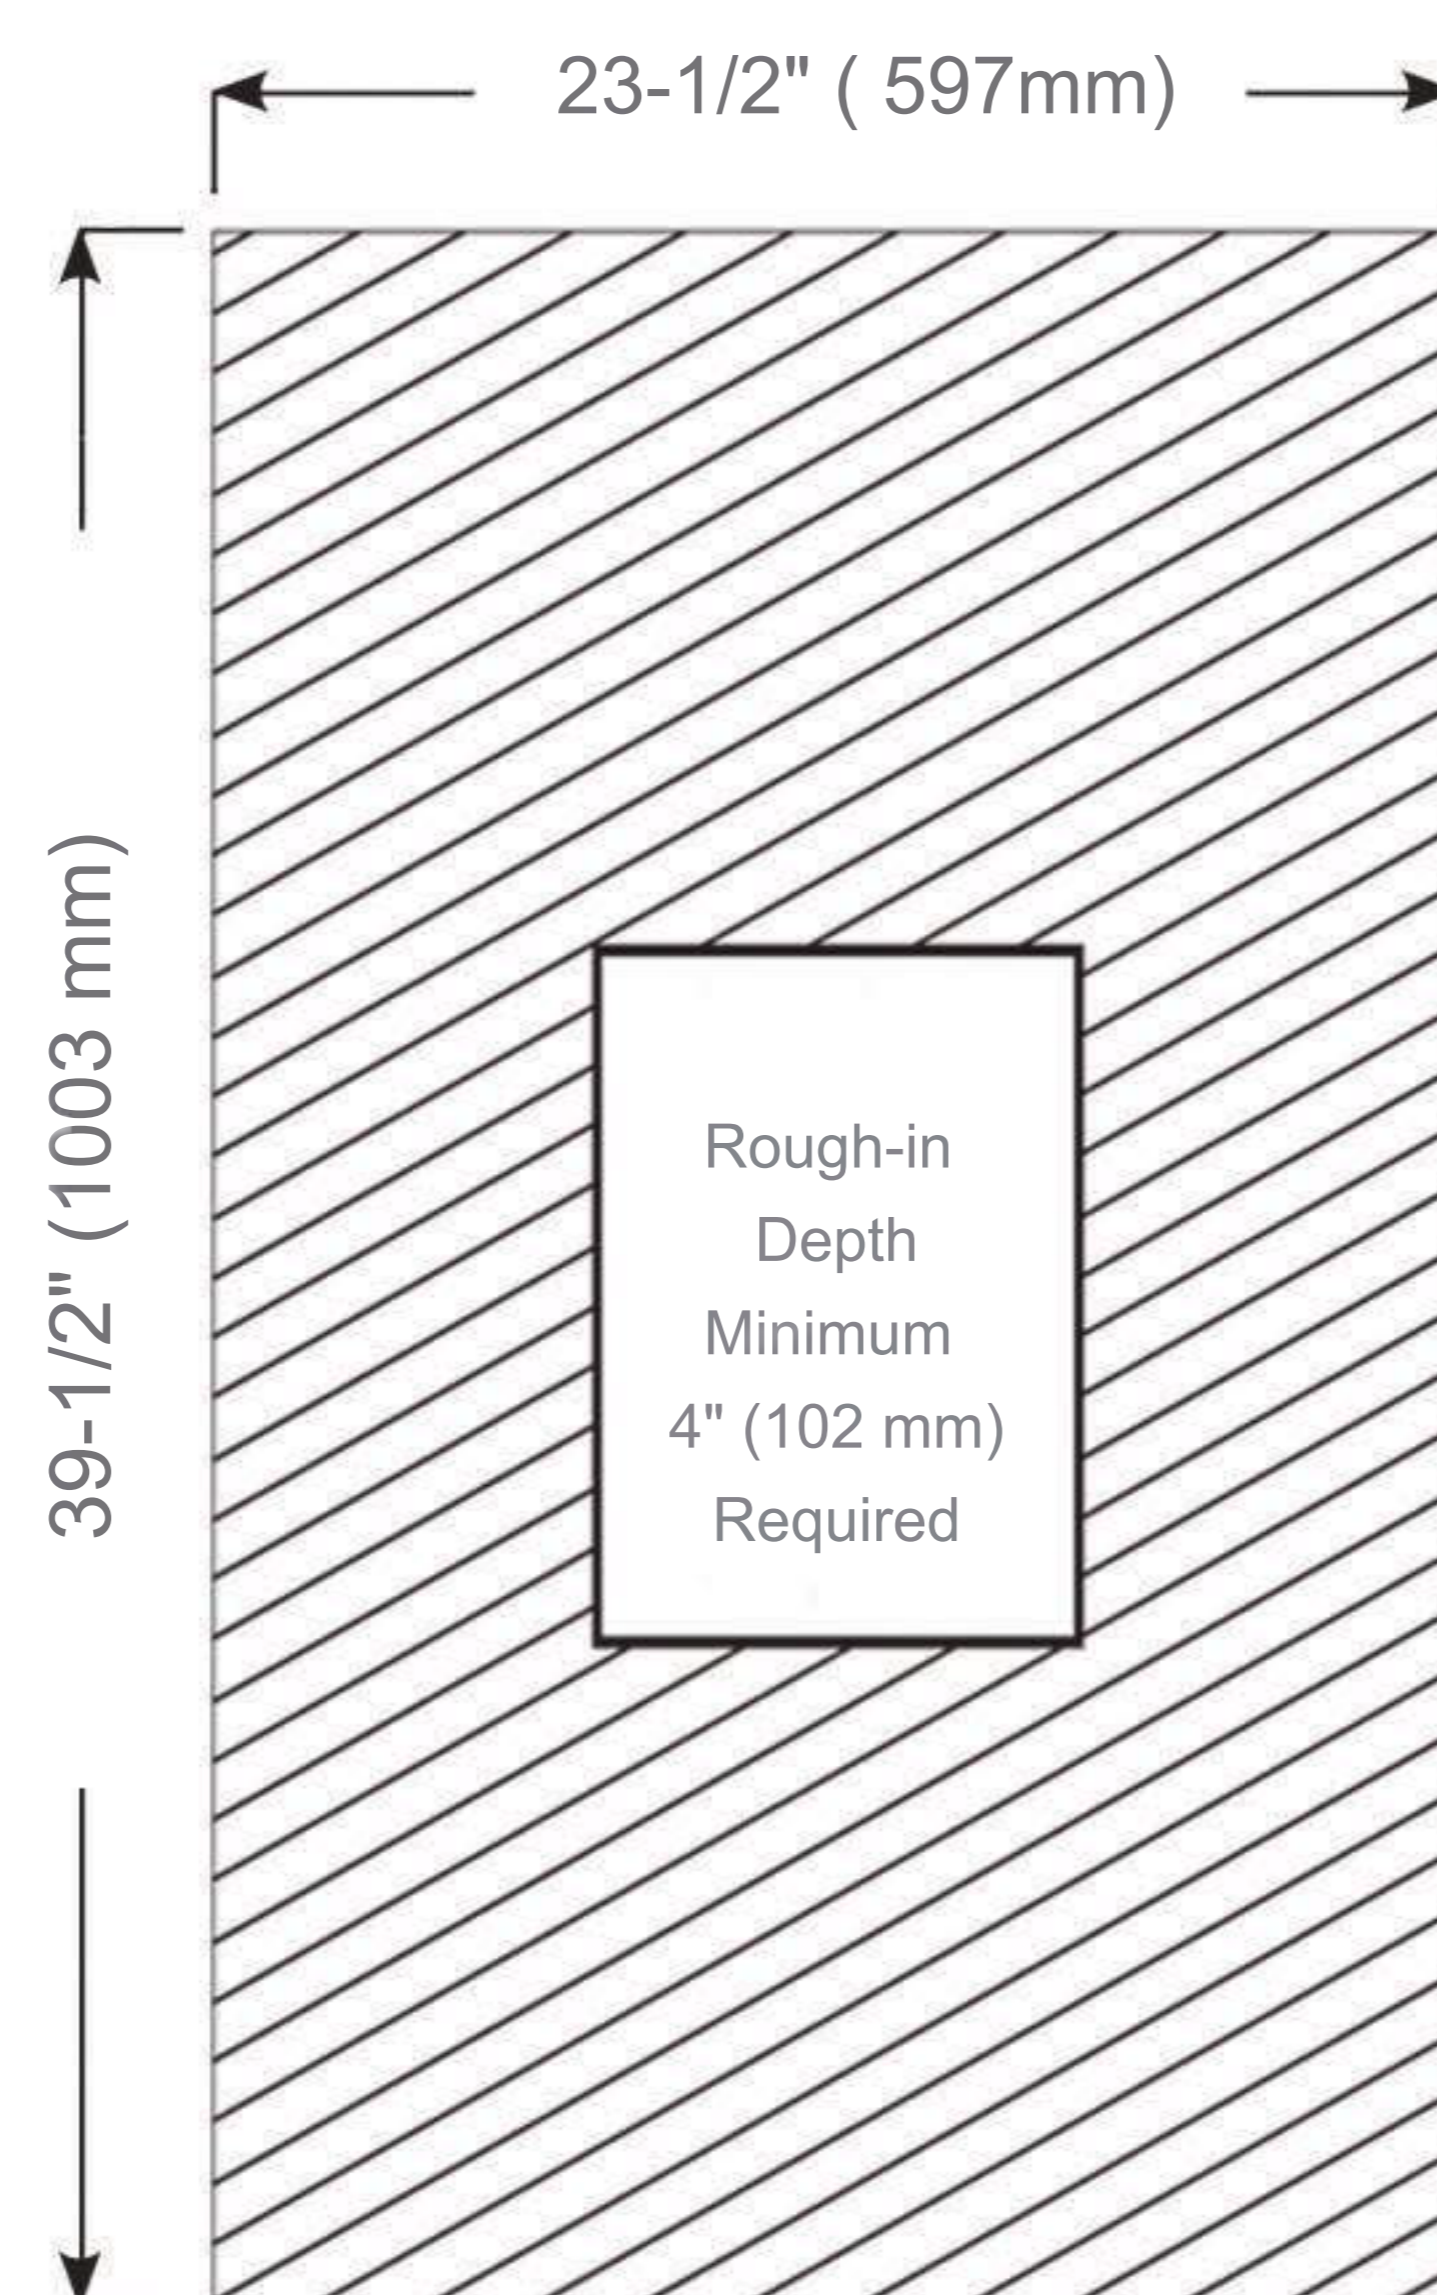

Features

- Mirror cabinet without light
- Mirrored interior with 4 adjustable glass shelves
- Includes installation hardware for recess mounting
- Can be recessed or surface mounted

Construction

- Aluminum body and door frame , grey surface
- 3 mirror design – rear of cabinet and both sides of door
- 3 pieces DTC 155° self-closing hinges

Dimensions

Height: 40" (1016 mm)

Width: 24" (608 mm)

Depth: 5" (127 mm) When surface mounted

1" (25 mm) When recessed

Options

- Left or Right hand hinged
- Other widths / heights available

Installation Options

- Recessed Mount - Rough Opening - 39-1/2"H x 23-1/2"W x 4"D
(1003 mm H x 597mm W x 102mm D)
- Surface Mount - Surface Mount Kit is included

Cabinet Dimensions

Rough-in Dimensions

Recessed Mount

Surface Mount