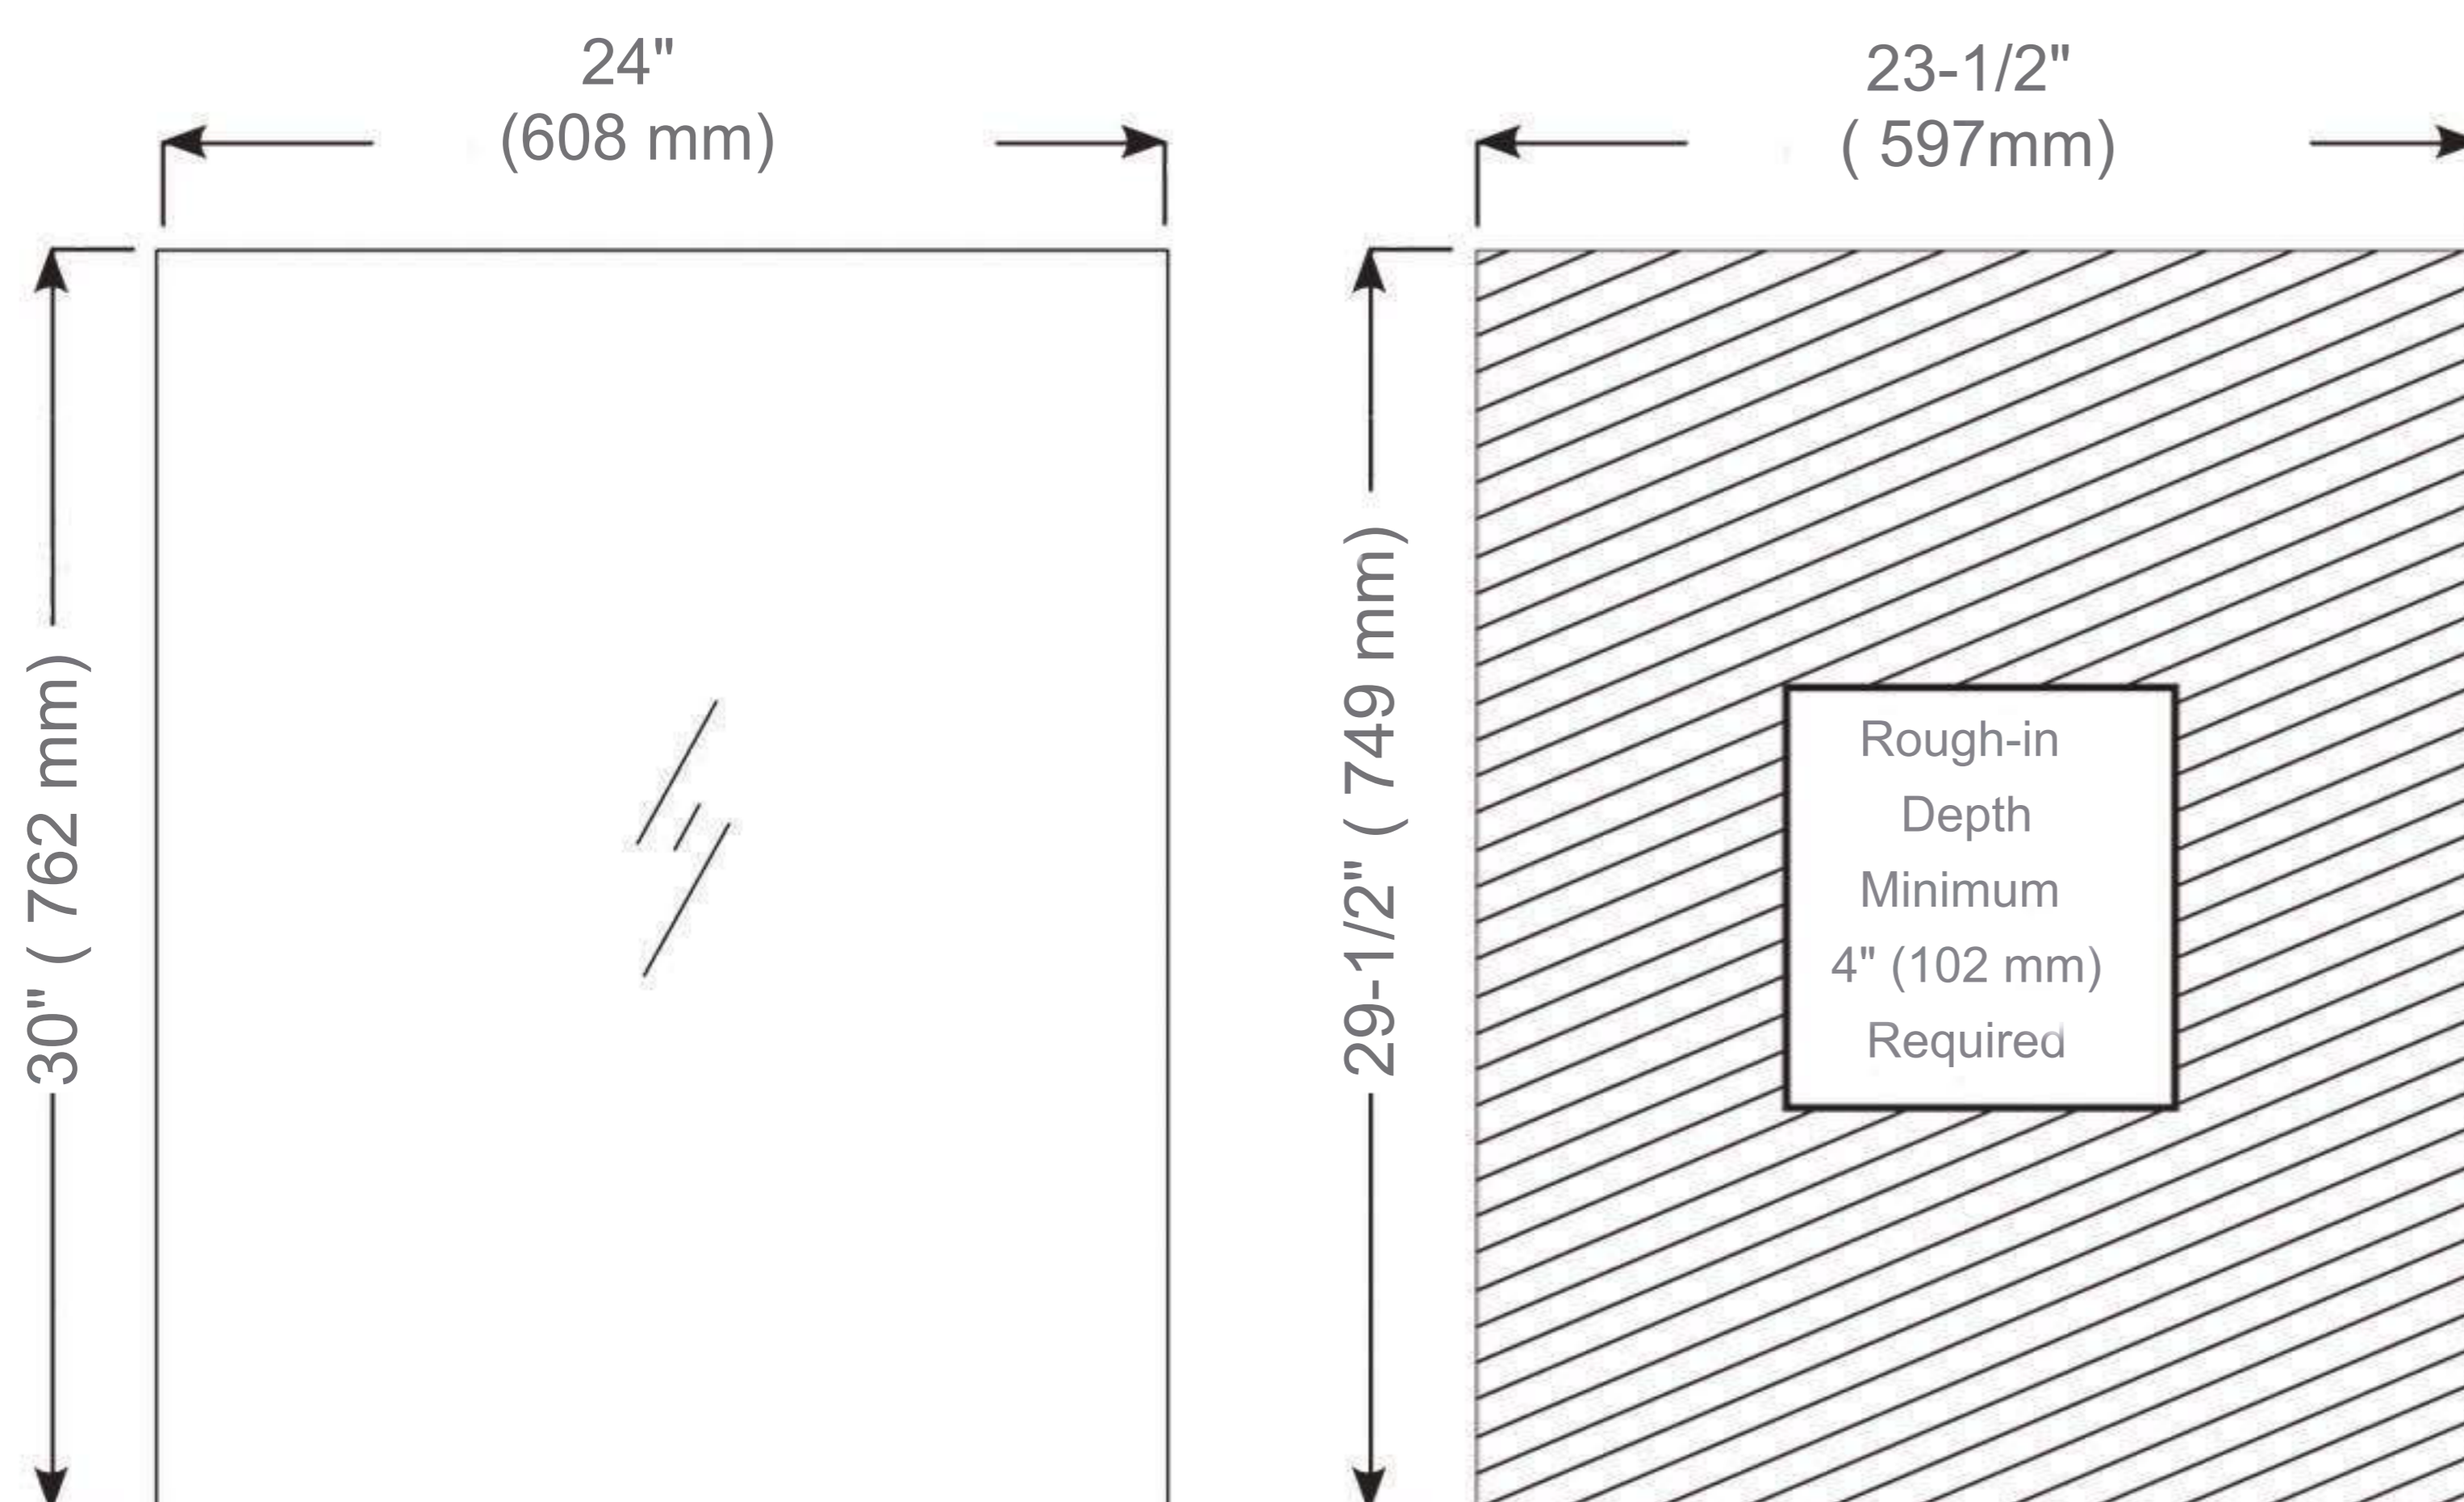

Features

- Mirror cabinet without light
- Mirrored interior with 3 adjustable glass shelves
- Includes installation hardware for recess mounting
- Can be recessed or surface mounted

Construction

- Aluminum body and door frame , grey surface
- 3 mirror design – rear of cabinet and both sides of door
- 2 pieces DTC 155° self-closing hinges

Dimensions

Height: 30" (762 mm)

Width: 24" (608 mm)

Depth: 5" (127 mm) When surface mounted

1" (25 mm) When recessed

Options

- Left or Right hand hinged
- Other widths / heights available

Installation Options

- Recessed Mount - Rough Opening - 29-1/2"H x 23-1/2"W x 4"D
(749 mm H x 597mm W x 102mm D)
- Surface Mount - Surface Mount Kit is included

Cabinet Dimensions

Rough-in Dimensions

Recessed Mount

Surface Mount