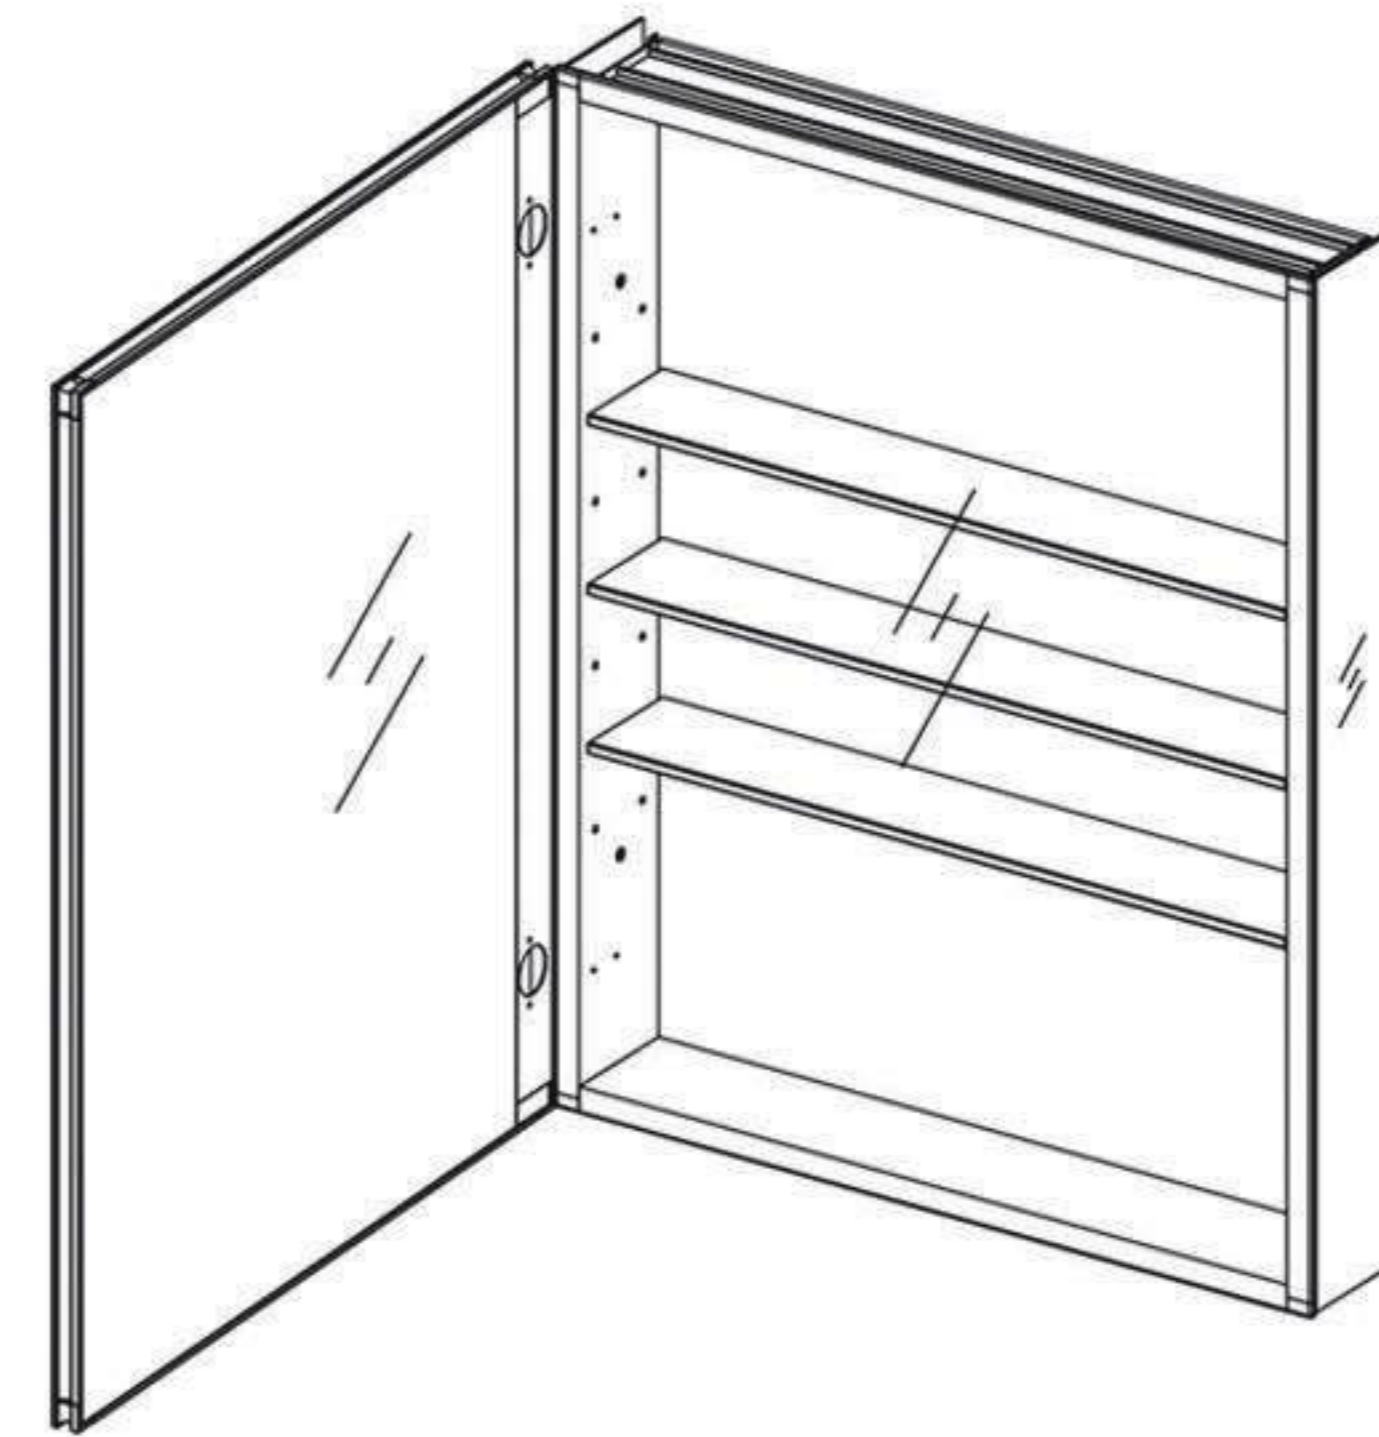

Features

- Mirror cabinet without light
- Mirrored interior with 3 adjustable glass shelves
- Includes installation hardware for recess mounting
- Can be recessed or surface mounted

Construction

- Aluminum body and door frame , grey surface
- 3 mirror design – rear of cabinet and both sides of door
- 2 pieces DTC 155° self-closing hinges

Dimensions

Height: 30" (762 mm)

Width: 24" (608 mm)

Depth: 5" (127 mm) When surface mounted

1" (25 mm) When recessed

Options

- Left or Right hand hinged
- Other widths / heights available

Installation Options

- Recessed Mount - Rough Opening - 29-1/2"H x 23-1/2"W x 4"D
(749 mm H x 597mm W x 102mm D)
- Surface Mount - Surface Mount Kit is included

Cabinet Dimensions

Rough-in Dimensions

Recessed Mount

Surface Mount