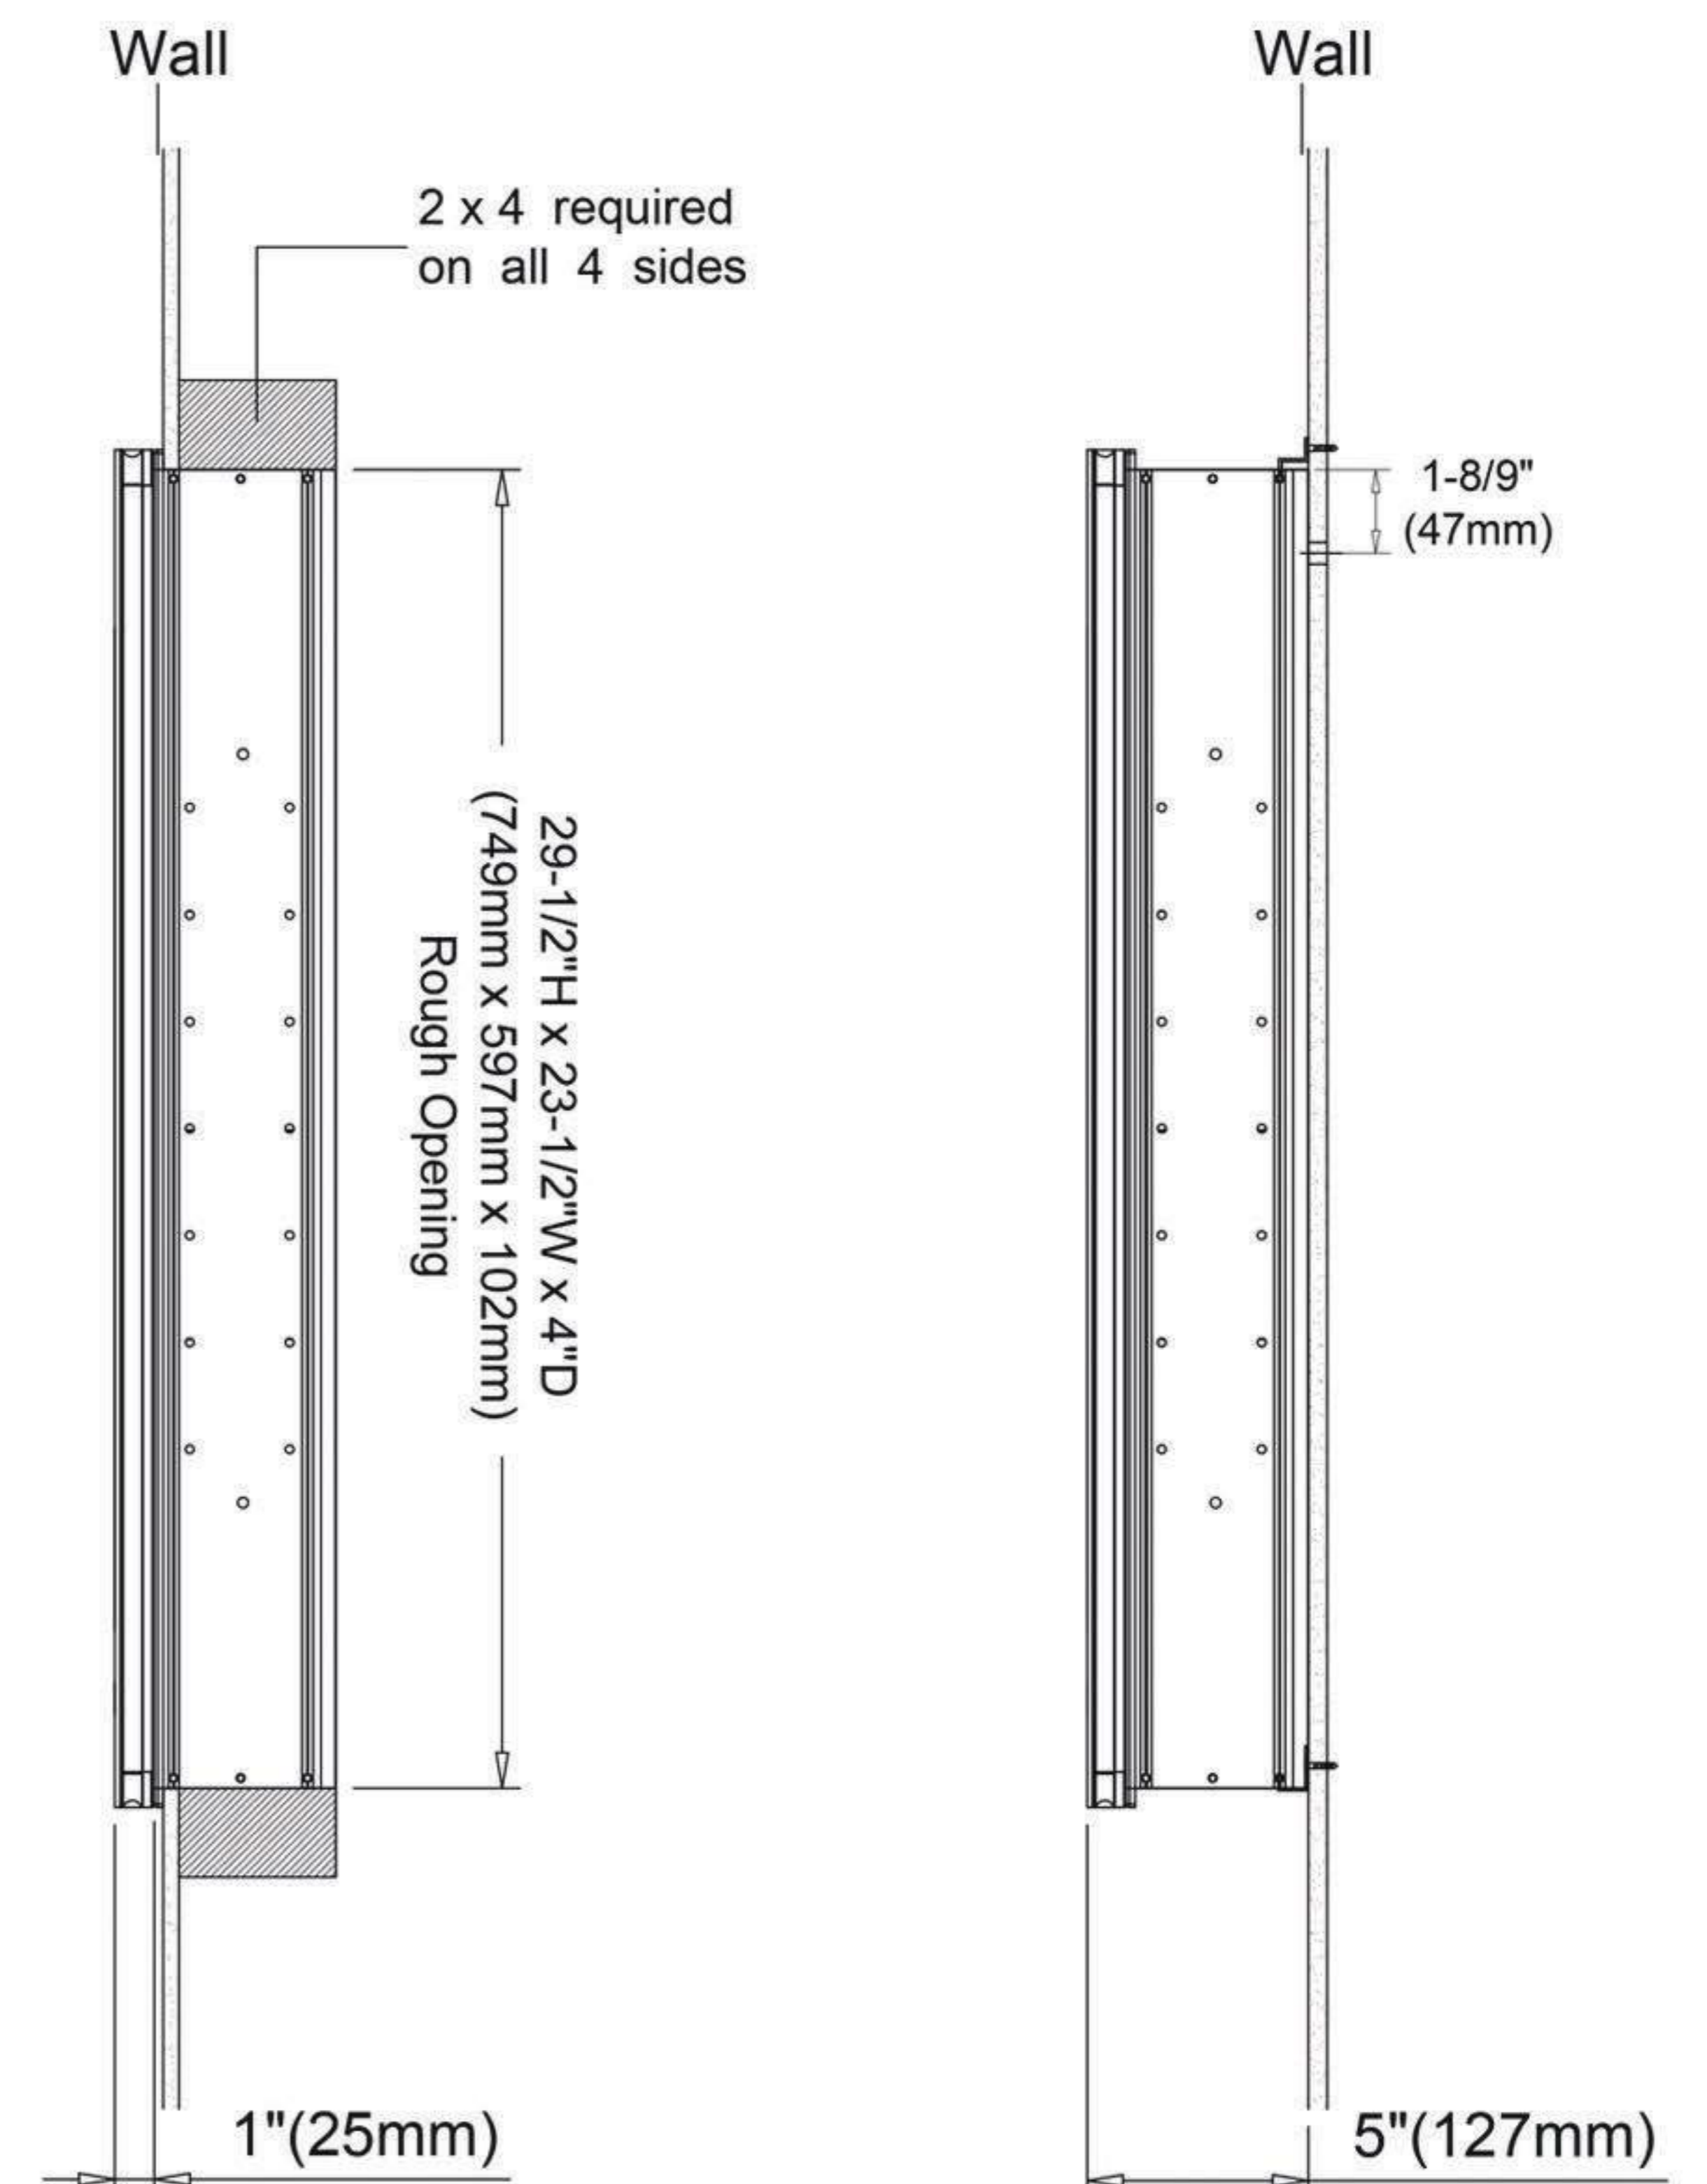

Features

- Mirror cabinet without light
- Mirrored interior with 3 adjustable glass shelves
- Includes installation hardware for recess mounting
- Can be recessed or surface mounted

Construction

- Aluminum body and door frame , grey surface
- 3 mirror design – rear of cabinet and both sides of door
- 2 pieces DTC 155° self-closing hinges

Dimensions

Height: 30" (762 mm)

Width: 24" (608 mm)

Depth: 5" (127 mm) When surface mounted

1" (25 mm) When recessed

Options

- Left or Right hand hinged
- Other widths / heights available

Installation Options

- Recessed Mount - Rough Opening - 29-1/2"H x 23-1/2"W x 4"D
(749 mm H x 597mm W x 102mm D)
- Surface Mount - Surface Mount Kit is included

Cabinet Dimensions

Rough-in Dimensions

Recessed Mount

Surface Mount