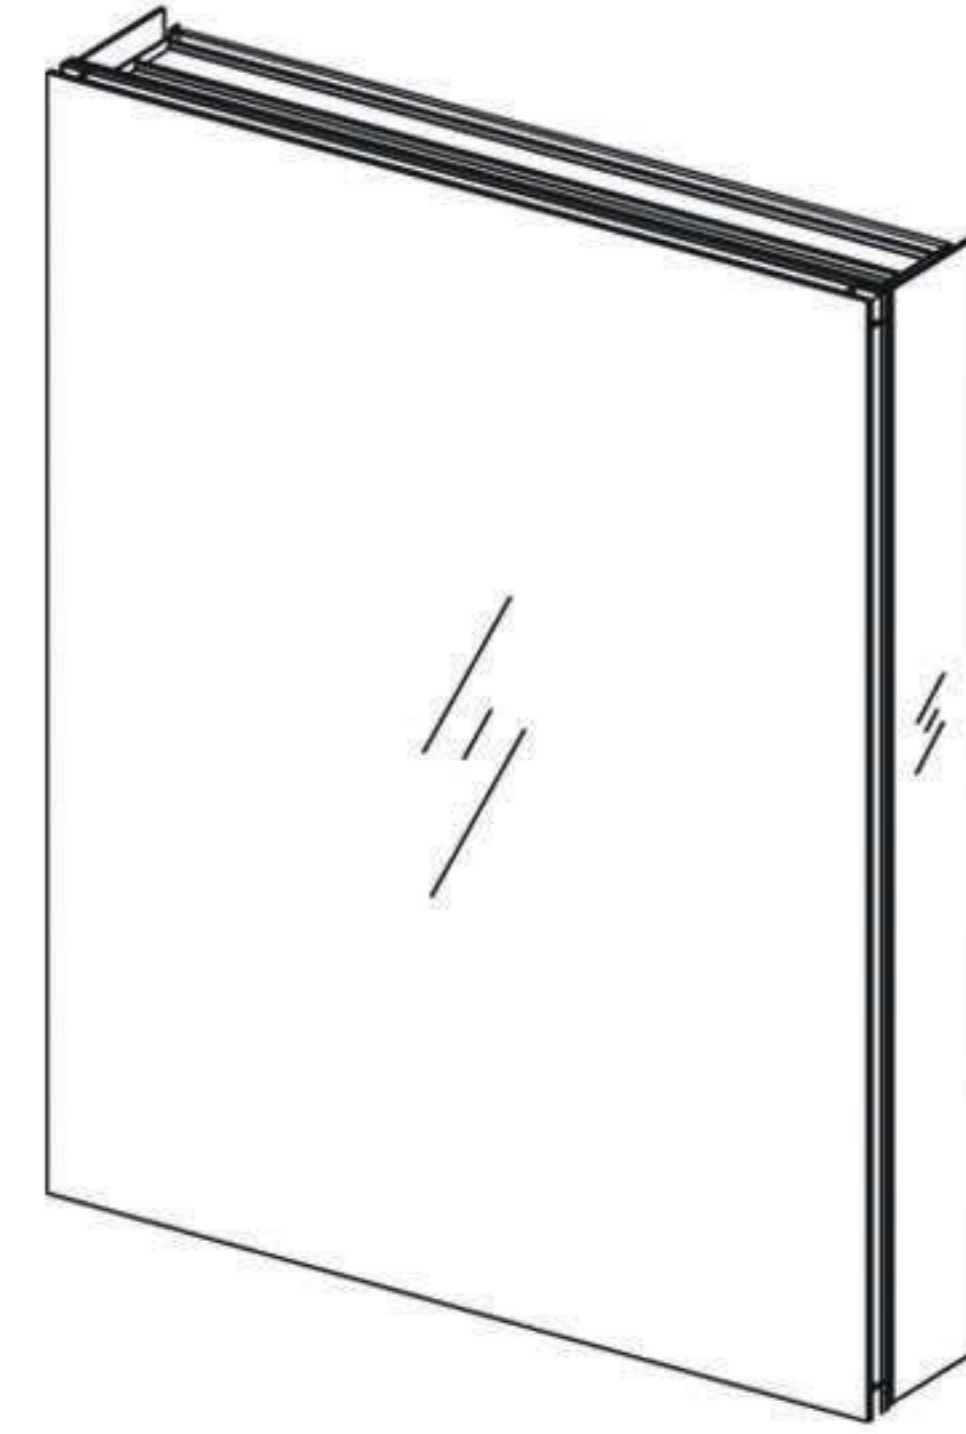

Features

- Mirror cabinet without light
- Mirrored interior with 3 adjustable glass shelves
- Includes installation hardware for recess mounting
- Can be recessed or surface mounted

Construction

- Aluminum body and door frame , grey surface
- 3 mirror design – rear of cabinet and both sides of door
- 2 pieces DTC 155° self-closing hinges

Dimensions

Height: 30" (762 mm)

Width: 24" (608 mm)

Depth: 5" (127 mm) When surface mounted

1" (25 mm) When recessed

Options

- Left or Right hand hinged
- Other widths / heights available

Installation Options

- Recessed Mount - Rough Opening - 29-1/2"H x 23-1/2"W x 4"D
(749 mm H x 597mm W x 102mm D)
- Surface Mount - Surface Mount Kit is included

Cabinet Dimensions

Rough-in Dimensions

Recessed Mount

Surface Mount