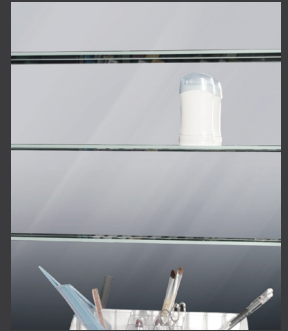

QUADRO

SIDLER[®] International Ltd.

ATMOSPHERIC ILLUMINATION PAIRED WITH TECHNICAL FINESSE!

SIDLER® Quadro's 45° light frames the mirrored cabinet creating a floating, glowing ambient light effect and also, illuminates throughout the entire bathroom. And when the cabinet is perfectly recessed into the wall, this effect is even more noticeable and stunning!

Offers practical solutions and you will always find your way with the integrated night light! The SIDLER® Quadro features an integrated, dimmable night light with an easy access switch located inside the cabinet right next to the GFCI outlet and USB port.

It's easy on the eyes while, providing optimum light of $CRI \geq 90$ with natural colour illumination from its LED's. The lighting is complimented with the standard mirrored back wall interior for that finished 'SIDLER®' touch.

MAGNIFYING MIRROR (2.5 X)

NIGHT LIGHT FUNCTION

MIRRORED CABINET BACK WALL

ANODIZED ALUMINUM BODY

CONCEALED, BLUM® SOFT-CLOSE HINGES

UNDERSTATED ALUMINUM HANDLE 45°

OPTIONS

SIDE MIRROR KIT FOR SURFACE MOUNTING