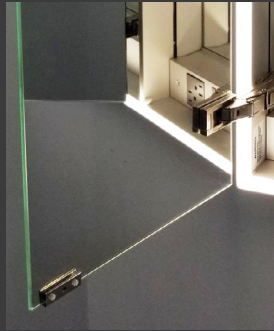

SILVERLASTING™ DOUBLE-SIDED MIRROR DOOR