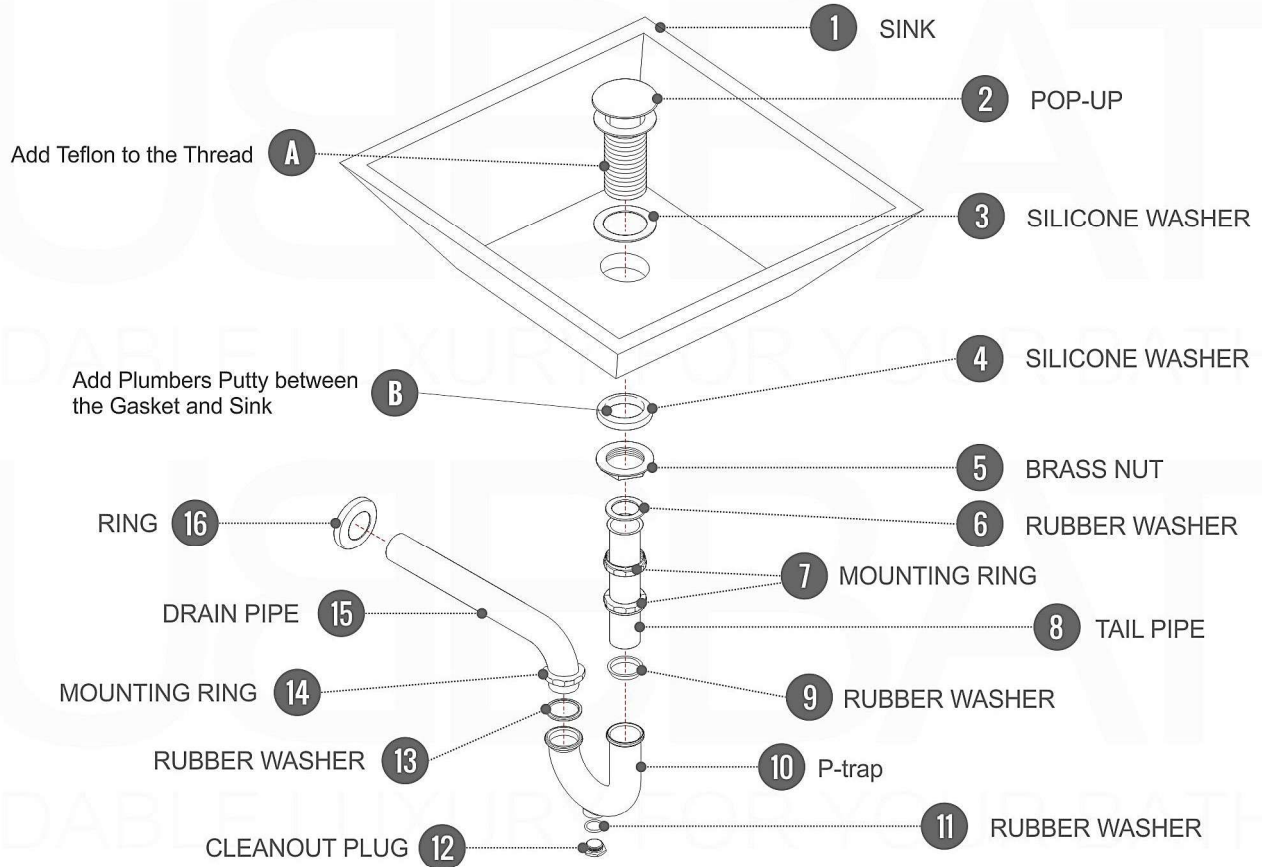

Pop-Up / P-trap Installation Instructions INSTALLATION GUIDE

FOR SINKS WITHOUT OVERFLOW
#SKU: P101N / P102N

FOR SINKS WITHOUT OVERFLOW
#SKU: P101 / P102

OR