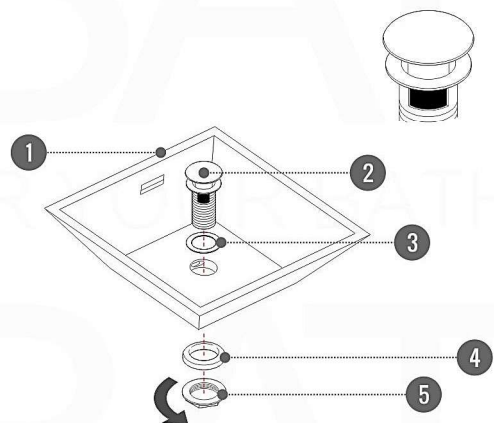

Pop-Up / P-trap Installation Instructions INSTALLATION GUIDE

FOR SINKS WITHOUT OVERFLOW
#SKU: P101N / P102N

FOR SINKS WITHOUT OVERFLOW
#SKU: P101 / P102

OR