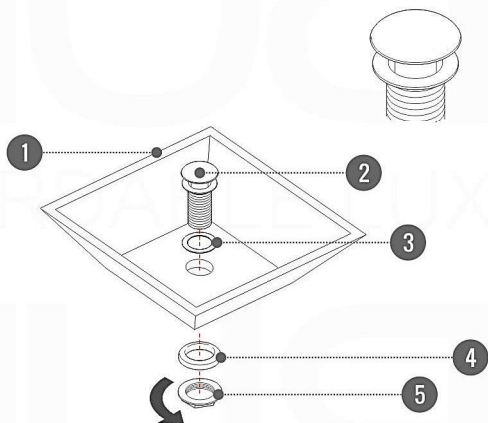

Pop-Up / P-trap Installation Instructions INSTALLATION GUIDE

FOR SINKS WITHOUT OVERFLOW
#SKU: P101N / P102N

FOR SINKS WITHOUT OVERFLOW
#SKU: P101 / P102

OR