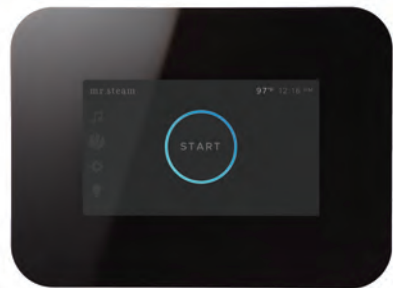

# Comprehensive wellness at your fingertips.

With our steam room controls, customization is easy. Controls may be selected à la carte or as part of a complete package for an even more simplified shopping experience. Each one is compatible with every MrSteam generator. With the SteamLinX® module and mobile app, you can access your steam shower from anywhere, creating a personalized experience right from your smartphone or mobile device.