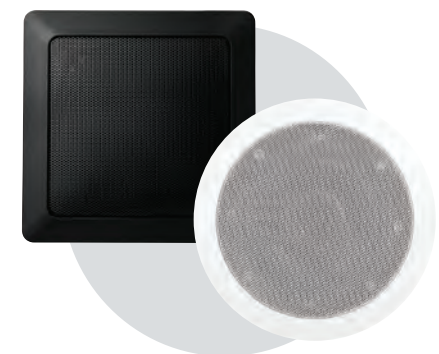

AROMATHERAPY – THE AROMASTEAM SYSTEM
MrSteam's Aroma Fragrances are specially formulated and packaged for use with the AromaSteam system. Each aromatic fragrance offers a distinct scent with characteristic benefits. These long-lasting 1-liter bottles (33 oz.) work in conjunction with the AromaSteam metering pump. The fragrance mixes with steam to create a rich AromaTherapy experience.

MUSIC THERAPY – THE AUDIO SYSTEM
Using Bluetooth® technology, the AudioSteam3 works directly with the iSteam®3 control. You can also connect the Audio@Home to your mobile phone or device for a steamy sound experience. Connect your device to Pandora, Spotify, Audible or iHeart Music and tune in to a more relaxing steam. Speakers are available in black or white, square or round.