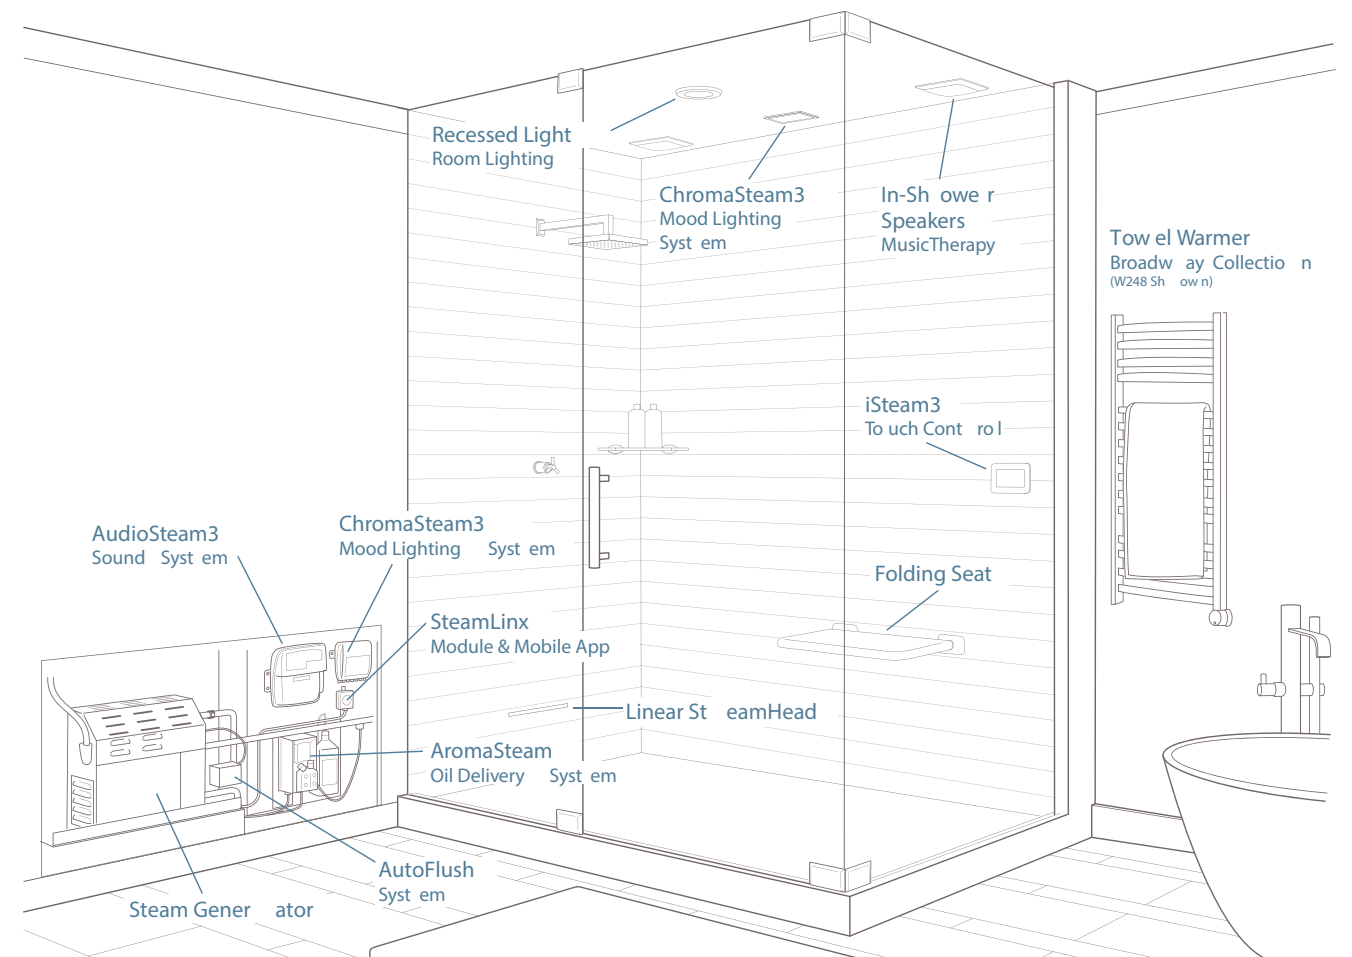

Bring wellness into your home.

For illustrative purposes only. Consult with qualified designer, architect or contractor for steam room construction details and proper product placement.

A MrSteam steam shower is an effortless and life-changing upgrade. With just three easy steps and a variety of custom options available, our steam showers allow you to enjoy the healthful benefits of nature's oldest therapy.

To explore more of our innovations, therapies and accessories, contact us or visit us at support@usbathstore.com

If you are ready to surround yourself with steam and invest in a life well lived, contact a sales representative.

Contact:

8:00 AM - 11:59 PM EST
Open 7 Days a Week

Text or Call 800-614-7411
support@usbathstore.com

Or simply start a live chat!

Average response time is 48 seconds.