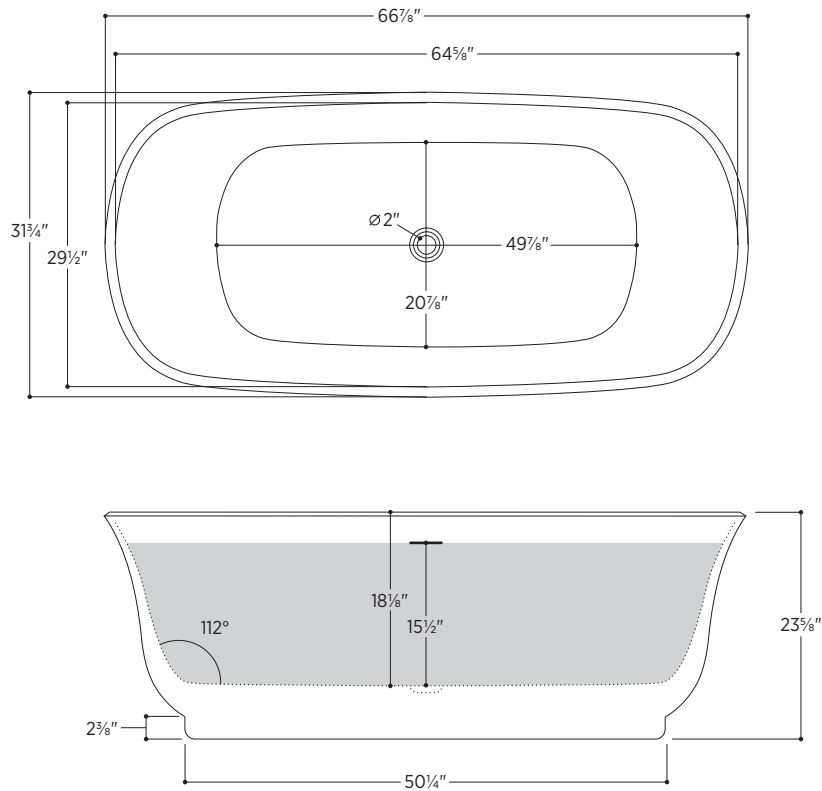

Sona

PTXSNA6732

66⁷/₈" L x 31³/₄" W x 23⁵/₈" H

1 other size available

PTXSNA5929 59" L x 29¹/₆" W x 23⁵/₈" H

Tub Finish	<input type="radio"/> White Gloss
Drain Finish	<input type="radio"/> Glossy White
Material	Acrylic
Slope of Backrest	112°
Water Depth	18 ¹ / ₈ "
Capacity	75G
Weight	101.4lbs
Shipping Weight	121.3lbs

Foam Insulation *optional*

- Foam gives an added layer of solidity to the tub
- It reduces the noise level when filling
- It keeps the water warm longer

Sona

PTXSNA6732

All measurements are approximate and for comparison only. Please note that these dimensions and specifications are subject to change without notice.