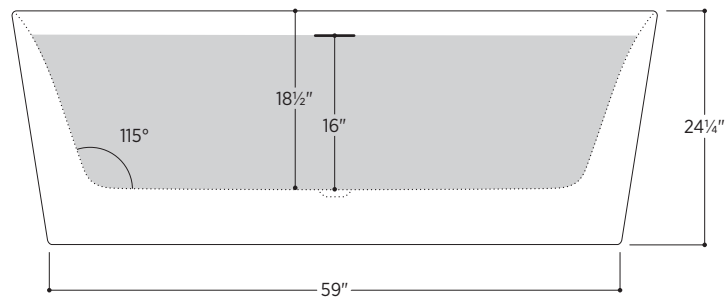

Bilbao

PTXBLB6732

All measurements are approximate and for comparison only. Please note that these dimensions and specifications are subject to change without notice.

Install this product according to the installation guide. Floor support under bath must provide for a minimum of 995lbs. Installation may vary. Our products must be installed by certified professionals only and according to our installation guide, as well as federal, provincial/state and local building codes and regulations.

Codes/Standards Applicable:
Meets or exceeds ANSI/ASME standard Z124.1.2
and CAN/CSA B 45 requirements
IAPMO/UPC/cUPC

5 Year Warranty for Residential Use