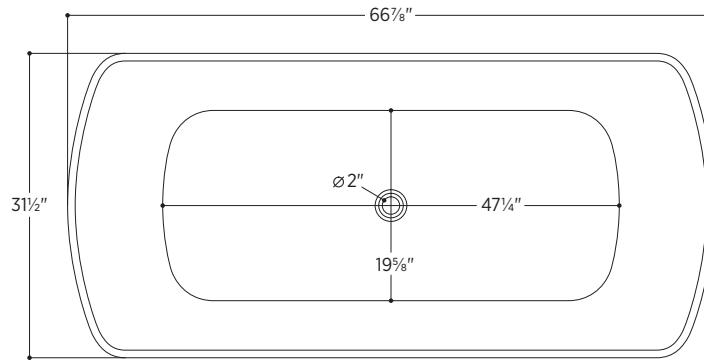

# Bilbao

PTXBLB6732

66<sup>7</sup>/<sub>8</sub>" L x 31<sup>1</sup>/<sub>2</sub>" W x 24<sup>1</sup>/<sub>4</sub>" H

2 other sizes available

PTXBLB5930 59" L x 29<sup>1</sup>/<sub>2</sub>" W x 24<sup>1</sup>/<sub>4</sub>" H

PTXBLB7134 70<sup>7</sup>/<sub>8</sub>" L x 33<sup>1</sup>/<sub>2</sub>" W x 24<sup>1</sup>/<sub>4</sub>" H

Tub Finish	<input type="radio"/> White Gloss
Drain Finish	<input type="radio"/> Glossy White
Material	Acrylic
Slope of Backrest	115°
Water Depth	16"
Capacity	81G
Weight	90.4lbs
Shipping Weight	105.8lbs

# Bilbao

PTXBLB6732

All measurements are approximate and for comparison only. Please note that these dimensions and specifications are subject to change without notice.

Install this product according to the installation guide. Floor support under bath must provide for a minimum of 995lbs. Installation may vary. Our products must be installed by certified professionals only and according to our installation guide, as well as federal, provincial/state and local building codes and regulations.