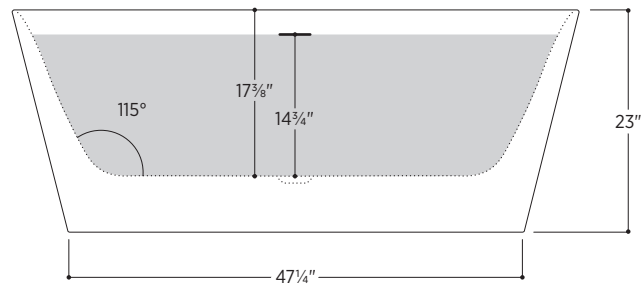

# Lucca

PTXLUC5930

59" L x 29½" W x 23" H

2 other sizes available

PTXLUC6332 63" L x 31½" W x 23" H

PTXLUC6732 66⅞" L x 31½" W x 23" H

|                   |                                    |
|-------------------|------------------------------------|
| Tub Finish        | <input type="radio"/> White Gloss  |
| Drain Finish      | <input type="radio"/> Glossy White |
| Material          | Acrylic                            |
| Slope of Backrest | 115°                               |
| Water Depth       | 14¾"                               |
| Capacity          | 59G                                |
| Weight            | 81.6lbs                            |
| Shipping Weight   | 97lbs                              |

#### **Foam Insulation** *optional*

- Foam gives an added layer of solidity to the tub
- It reduces the noise level when filling
- It keeps the water warm longer

# Lucca

PTXLUC5930

---

All measurements are approximate and for comparison only. Please note that these dimensions and specifications are subject to change without notice.

Install this product according to the installation guide. Floor support under bath must provide for a minimum of 995lbs. Installation may vary. Our products must be installed by certified professionals only and according to our installation guide, as well as federal, provincial/state and local building codes and regulations.