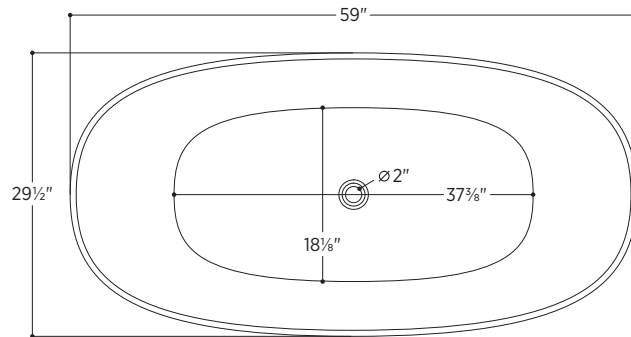

# Lucca

PTXLUC5930

59" L x 29½" W x 23" H

2 other sizes available

PTXLUC6332 63" L x 31½" W x 23" H

PTXLUC6732 66⅞" L x 31½" W x 23" H

|                   |                                    |
|-------------------|------------------------------------|
| Tub Finish        | <input type="radio"/> White Gloss  |
| Drain Finish      | <input type="radio"/> Glossy White |
| Material          | Acrylic                            |
| Slope of Backrest | 115°                               |
| Water Depth       | 14¾"                               |
| Capacity          | 59G                                |
| Weight            | 81.6lbs                            |
| Shipping Weight   | 97lbs                              |

#### **Foam Insulation** *optional*

- Foam gives an added layer of solidity to the tub
- It reduces the noise level when filling
- It keeps the water warm longer

# Lucca

PTXLUC5930

---

All measurements are approximate and for comparison only. Please note that these dimensions and specifications are subject to change without notice.

Install this product according to the installation guide. Floor support under bath must provide for a minimum of 995lbs. Installation may vary. Our products must be installed by certified professionals only and according to our installation guide, as well as federal, provincial/state and local building codes and regulations.