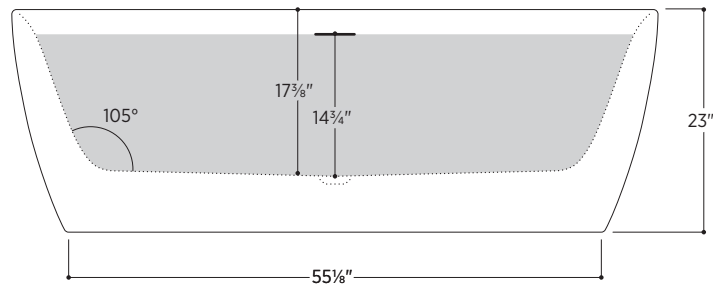

Catalonia

PTXCTL6732

66⁷/₈" L x 31¹/₂" W x 23" H

1 other size available

PTXCTL5930 59" L x 29¹/₂" W x 23" H

Tub Finish	<input type="radio"/> White Gloss
Drain Finish	<input type="radio"/> Glossy White
Material	Acrylic
Slope of Backrest	105°
Water Depth	14 ³ / ₄ "
Capacity	79G
Weight	81.6lbs
Shipping Weight	97lbs

Foam Insulation *optional*

- Foam gives an added layer of solidity to the tub
- It reduces the noise level when filling
- It keeps the water warm longer

Catalonia

PTXCTL6732

All measurements are approximate and for comparison only. Please note that these dimensions and specifications are subject to change without notice.