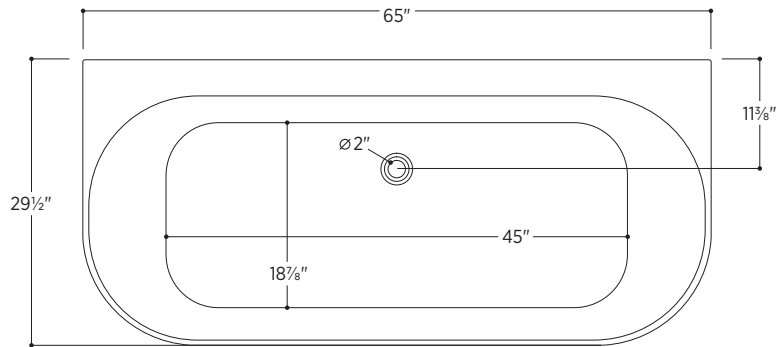

Almeria

PTXALM6530

65" L x 29½" W x 23" H

1 other size available

PTXALM5930 59" L x 29½" W x 23" H

Tub Finish	<input type="radio"/> White Gloss
Drain Finish	<input type="radio"/> Glossy White
Material	Acrylic
Slope of Backrest	120°
Water Depth	14¾"
Capacity	67G
Weight	92.6lbs
Shipping Weight	108lbs

Foam Insulation *optional*

- Foam gives an added layer of solidity to the tub
- It reduces the noise level when filling
- It keeps the water warm longer

Almeria

PTXALM6530

All measurements are approximate and for comparison only. Please note that these dimensions and specifications are subject to change without notice.