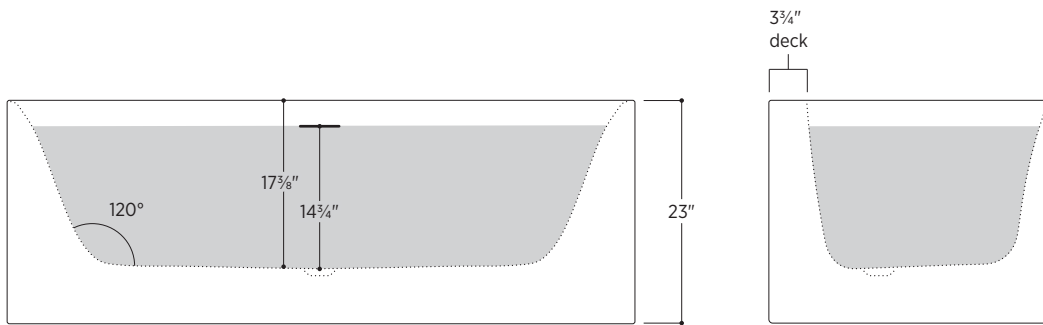

Almeria

PTXALM6530

65" L x 29½" W x 23" H

1 other size available

PTXALM5930 59" L x 29½" W x 23" H

Tub Finish	<input type="radio"/> White Gloss
Drain Finish	<input type="radio"/> Glossy White
Material	Acrylic
Slope of Backrest	120°
Water Depth	14¾"
Capacity	67G
Weight	92.6lbs
Shipping Weight	108lbs

Foam Insulation *optional*

- Foam gives an added layer of solidity to the tub
- It reduces the noise level when filling
- It keeps the water warm longer

Almeria

PTXALM6530

All measurements are approximate and for comparison only. Please note that these dimensions and specifications are subject to change without notice.