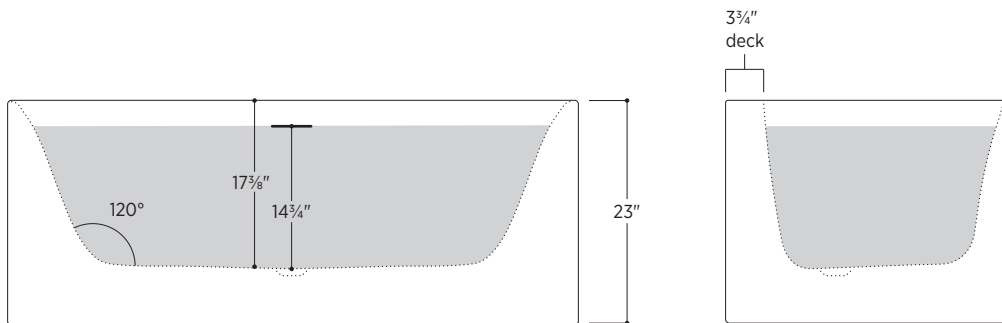

Almeria

PTXALM5930

59" L x 29½" W x 23" H

1 other size available

PTXALM6530 65" L x 29½" W x 23" H

Tub Finish	<input type="radio"/> White Gloss
Drain Finish	<input type="radio"/> Glossy White
Material	Acrylic
Slope of Backrest	120°
Water Depth	14¾"
Capacity	57G
Weight	83.8lbs
Shipping Weight	99.2lbs

Foam Insulation *optional*

- Foam gives an added layer of solidity to the tub
- It reduces the noise level when filling
- It keeps the water warm longer

Almeria

PTXALM5930

All measurements are approximate and for comparison only. Please note that these dimensions and specifications are subject to change without notice.