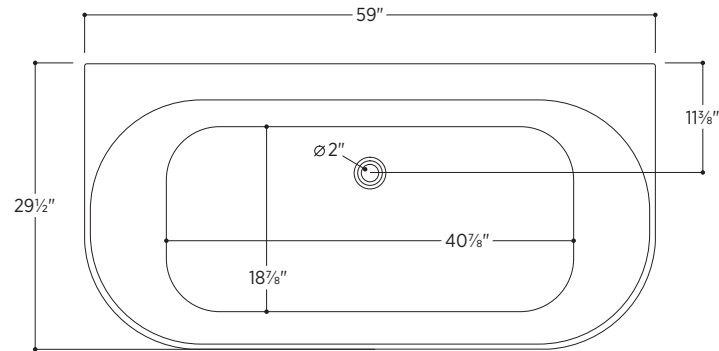

Almeria

PTXALM5930

59" L x 29½" W x 23" H

1 other size available

PTXALM6530 65" L x 29½" W x 23" H

Tub Finish	<input type="radio"/> White Gloss
Drain Finish	<input type="radio"/> Glossy White
Material	Acrylic
Slope of Backrest	120°
Water Depth	14¾"
Capacity	57G
Weight	83.8lbs
Shipping Weight	99.2lbs

Foam Insulation *optional*

- Foam gives an added layer of solidity to the tub
- It reduces the noise level when filling
- It keeps the water warm longer

Almeria

PTXALM5930

All measurements are approximate and for comparison only. Please note that these dimensions and specifications are subject to change without notice.