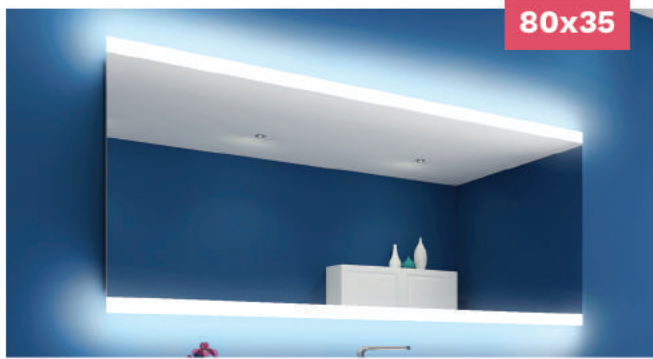

SIZES AVAILABLE

LED COLORS

Choose from the following four options.