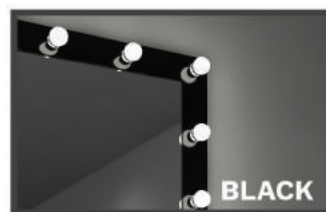

AVAILABLE COLORS

PARIS MIRROR

MODEL HOLLYWOOD
DRESSING

SIZE DISPLAYED:
70 x 28

SIZES AVAILABLE

LED COLORS

AVAILABLE COLORS

PARIS MIRROR