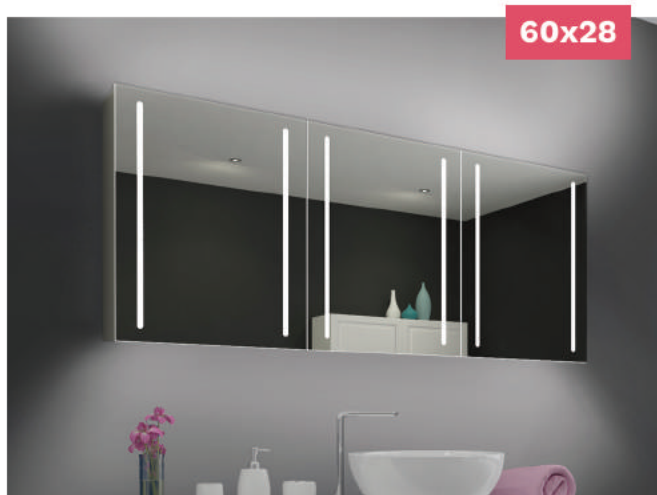

SIZES AVAILABLE

LED COLORS

DESIGN

The GALAXY cabinet comes with lighted doors and includes two glass shelves.

PARIS MIRROR

MODEL CABINET
HARMONY

SIZE DISPLAYED:
24 x 32

SIZES AVAILABLE

LED COLORS

DESIGN

The HARMONY cabinet comes with lighted doors and includes two glass shelves.

PARIS MIRROR

MODEL CABINET
STELLA

SIZE DISPLAYED:
24 x 36

SIZES AVAILABLE

LED COLORS

DESIGN

The STELLA cabinet comes with lighted doors as well as two additional LED strips located on the top and bottom of the cabinet.

PARIS MIRROR

MODEL CABINET
VERANO

SIZE DISPLAYED:
24 x 32

SIZES AVAILABLE

LED COLORS

DESIGN

The VERANO cabinet comes with lighted doors and includes two glass shelves.

5

HOLLYWOOD COLLECTION

The brightest and most attractive makeup mirrors on the market. Dimmable using a knob on the mirror and including an electrical outlet for your hair dryer, flat iron or smart phone charger (Bluetooth option also available).