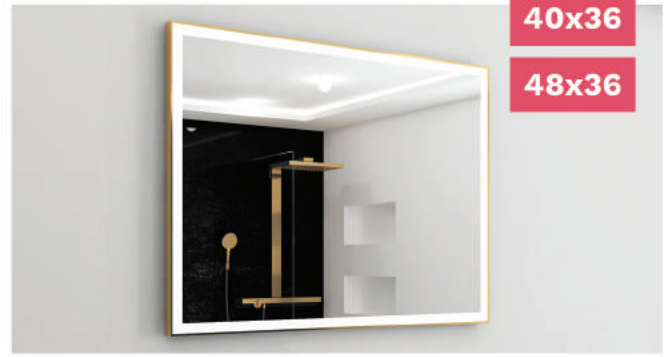

PARIS
MIRROR

MODEL
GALAXY GOLD

SIZE DISPLAYED:
40 x 36

SIZES AVAILABLE

24x36

36x36

40x40

24x36

30x48

40x36

48x36

LED COLORS

Choose from the following four options.

DESIGN

The GALAXY GOLD is surrounded by an electroplated gold polished frame and includes a 1.2" frosted glass strip along the four edges.