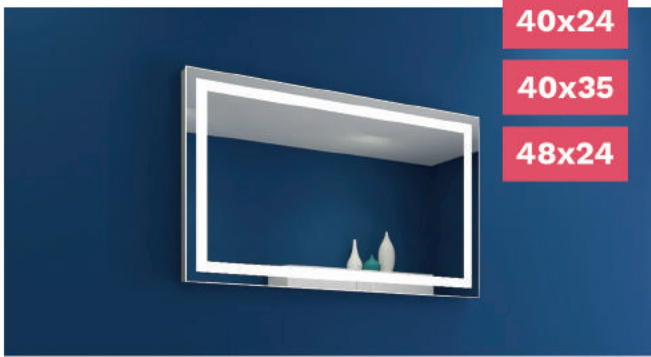

SIZES AVAILABLE