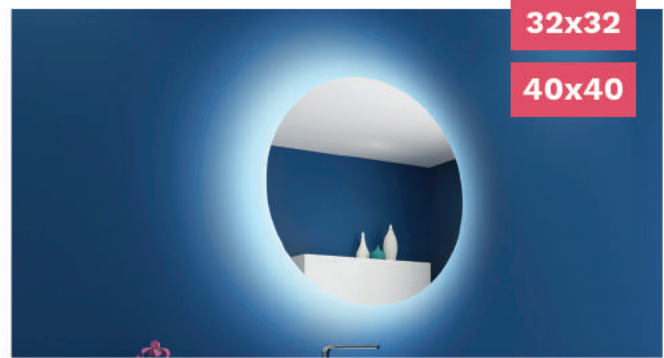

SIZES AVAILABLE