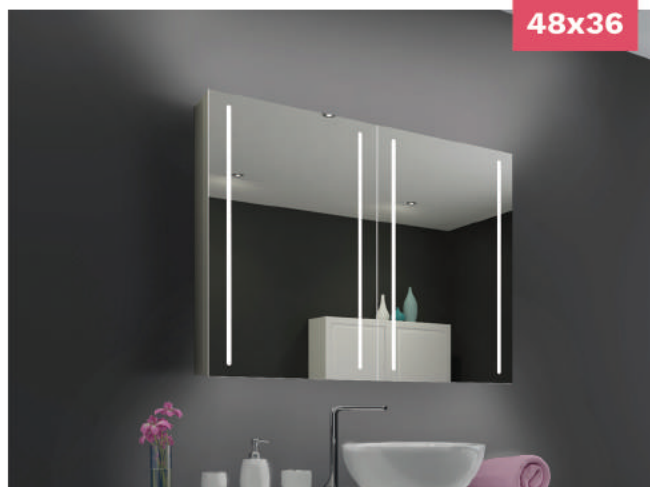

SIZES AVAILABLE

LED COLORS

DESIGN

The GALAXY cabinet comes with lighted doors and includes two glass shelves.

PARIS MIRROR

MODEL CABINET
HARMONY

SIZE DISPLAYED:
24 x 32

SIZES AVAILABLE

LED COLORS

DESIGN

The HARMONY cabinet comes with lighted doors and includes two glass shelves.

PARIS MIRROR

MODEL CABINET
STELLA

SIZE DISPLAYED:
24 x 36

SIZES AVAILABLE

LED COLORS

DESIGN

The STELLA cabinet comes with lighted doors as well as two additional LED strips located on the top and bottom of the cabinet.

PARIS MIRROR

MODEL CABINET
VERANO

SIZE DISPLAYED:
24 x 32

SIZES AVAILABLE

LED COLORS

DESIGN

The VERANO cabinet comes with lighted doors and includes two glass shelves.

5

HOLLYWOOD COLLECTION

The brightest and most attractive makeup mirrors on the market. Dimmable using a knob on the mirror and including an electrical outlet for your hair dryer, flat iron or smart phone charger (Bluetooth option also available).