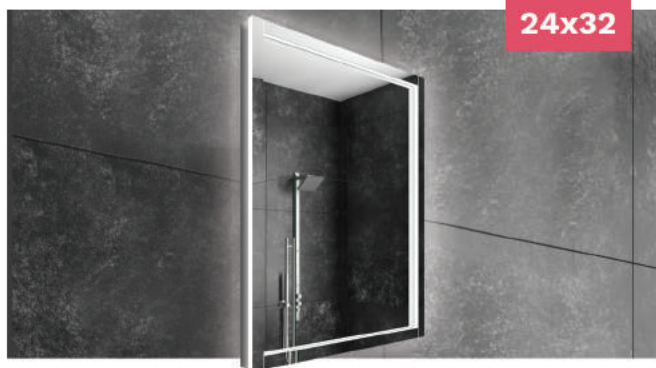

DESIGN

The CLASSIC includes one top lighted 2.2" frosted glass strip as well as three backlit LED strips.

PARIS MIRROR

MODEL LIGHTED
FLORE

SIZE DISPLAYED:
24 x 36

SIZES AVAILABLE

LED COLORS

Choose from the following four options.