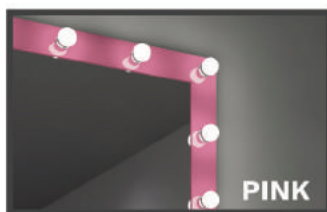

AVAILABLE COLORS

PARIS MIRROR

MODEL HOLLYWOOD
DRESSING

SIZE DISPLAYED:
70 x 28

SIZES AVAILABLE

LED COLORS

AVAILABLE COLORS

PARIS MIRROR