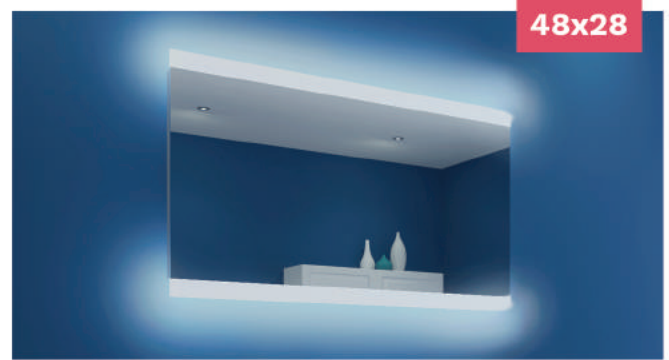

PARIS MIRROR

MODEL BACKLIT
PARIS

SIZE DISPLAYED:
48 x 28

SIZES AVAILABLE

LED COLORS

Choose from the following four options.

DESIGN

The PARIS model includes two LED strips installed on the back panel and comes with two 2" frosted glass strips.