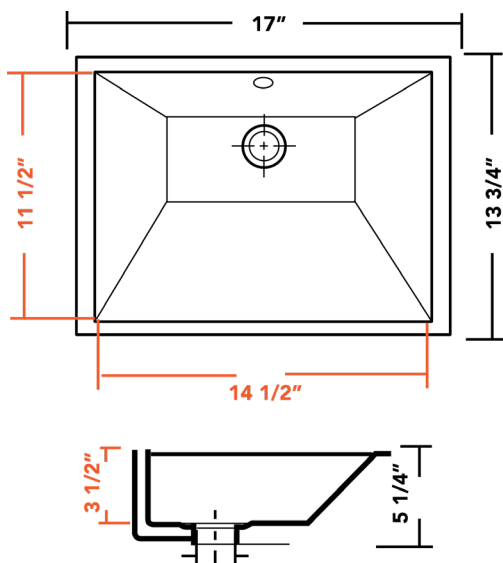

## PL-3639 ADA

Also known as ceramic or vitreous china, the PL-3639 ADA porcelain undermount kitchen sink is comprised of a tough material that is made by heating specific types of refined clay.

Its typical white translucent color is formed when the molded fixture is fired at a high temperature. Its surface is non-porous, giving you the highest-quality porcelain sink.

## SPECS

EXTERIOR: 17" x 13 3/4" x 5 1/4"

INTERIOR: 14 1/2" x 11 1/2" x 3 1/2"

INSTALLMENT: Undermount

COLOR: White