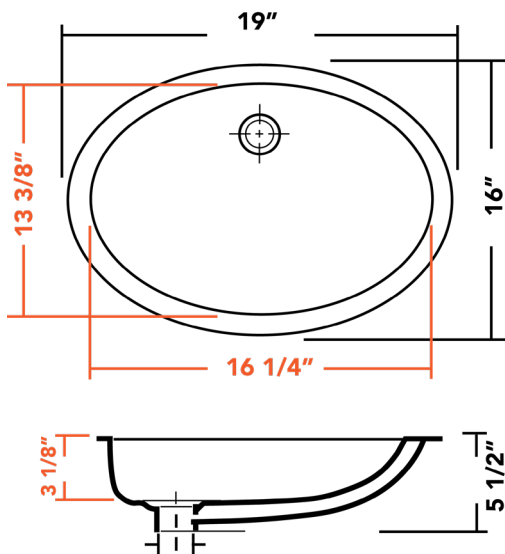

Pearl Series
PELICAN INT'L
PORCELAIN SINKS

PL-3608 ADA

Also known as ceramic or vitreous china, the PL-3608 ADA porcelain undermount kitchen sink is comprised of a tough material that is made by heating specific types of refined clay.

Its typical white translucent color is formed when the molded fixture is fired at a high temperature. Its surface is non-porous, giving you the highest-quality porcelain sink.

SPECS

EXTERIOR: 19" x 16" x 5 1/2"

INTERIOR: 16 1/4" x 13 3/8" x 3 1/8"

INSTALLMENT: Undermount

COLOR: White

DETAILS

PART: _____

QTY: _____

PROJECT: _____

CONTACT: _____