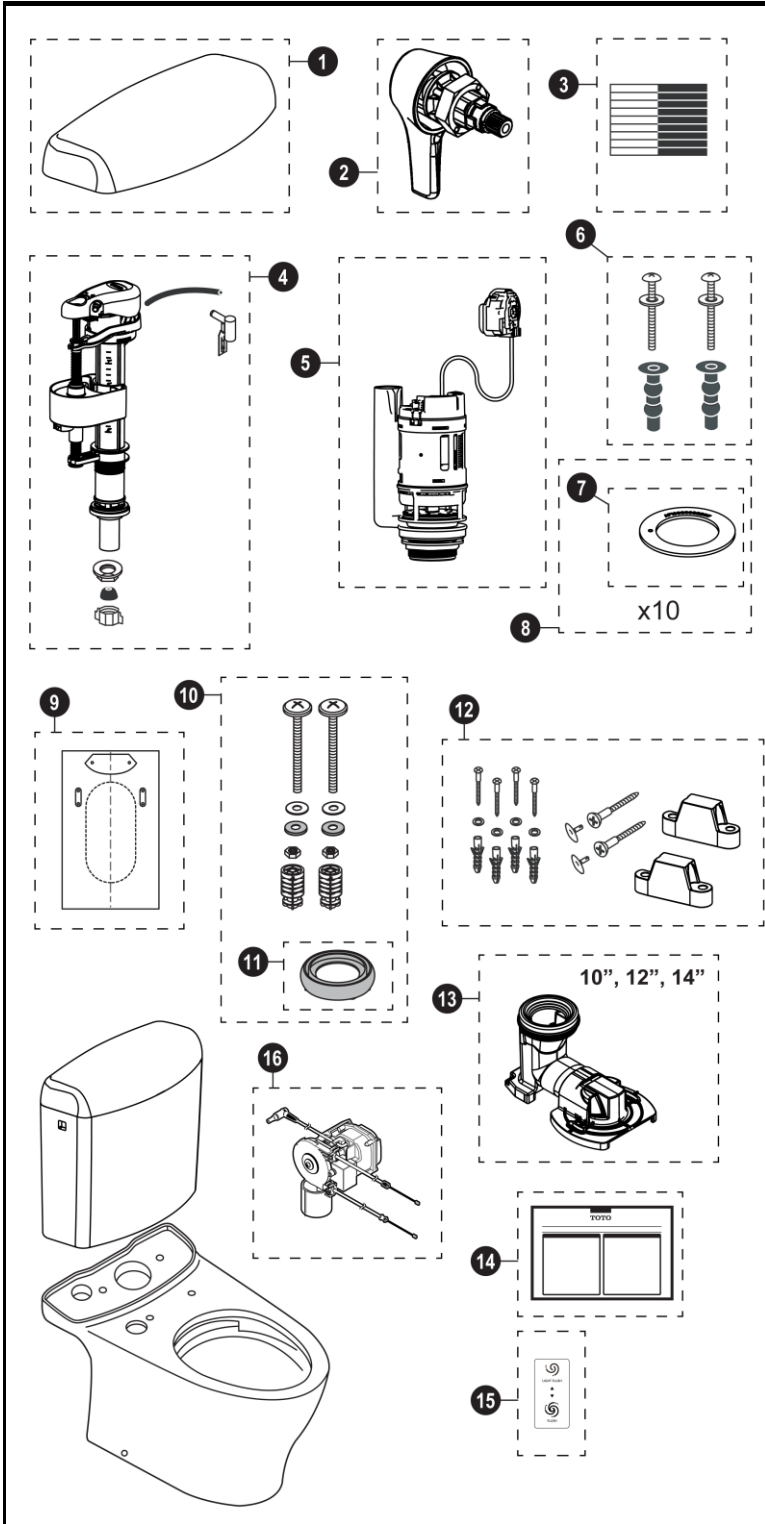

MS436124CUFG
 MW4363046CUFG(A)
 MW4363056CUFG(A)
 CT446CUFGT40
 ST436UMA

Aquia IV® Cube 1G®
1.0 & 0.8 Gpf Gpf Toilet, Elongated, Universal Height
DYNAMAX TORNADO FLUSH®, Unifit Rough-in,
(CEFIONTECT® & Auto Flush compatible)

Item	Part	Description
1	TCU436CRU#01	Tank Lid - Cotton
2	THU806#CP-A	Let Hand Trip Lever - Chrome Plated
3	THU107	Velcro Tape
4	TSU83.07-A	Fill Valve
5	THU775-A	Flush Valve Assembly, 1.0 Gpf / 0.8 Gpf
6	THU651N	Seat Top Mounting Hardware
7	9BU112E-A	Seal Gasket for Flush Valve (1 piece)
8	THU744	Seal Gasket for Flush Valve (10 pieces)
9	0GU181-A	12" Unifit Rough-in Template
10	0GU182-A	10" & 14" Unifit Rough-in Template
11	THU741-A	Tank to Bowl Mounting Hardware
12	9BU109E-A	Tank to Bowl Gasket
13	THU742#01-A	Toilet Mounting Hardware
14	TSU08W.10	Unifit Rough-in 10"
15	TSU08W.12	Unifit Rough-in 12"
16	TSU08W.14	Unifit Rough-in 14"
17	0GU206	Installation Instructions
18	0EU148-A	Dual Flush Sticker (Top of Lid)
19	THU765	Autoflush Unit for Dual Flush

Note:

Product Number Explanations

Two-piece Toilet	Tank	Bowl
(MS) Toilet & Seat Combo	(ST) Tank	(CT) Bowl
(MW) Toilet & Washlet® Combo	(436) Model	(446) Model
	(U) 1.0 Gpf / 0.8 Gpf	(C) DYNAMAX
	(M) DUAL-MAX®	TORNADO FLUSH®
	(A) Autoflush	(F) Universal Height
	Compatible	(G) CEFIONTECT®
		(T40) WASHLET®+