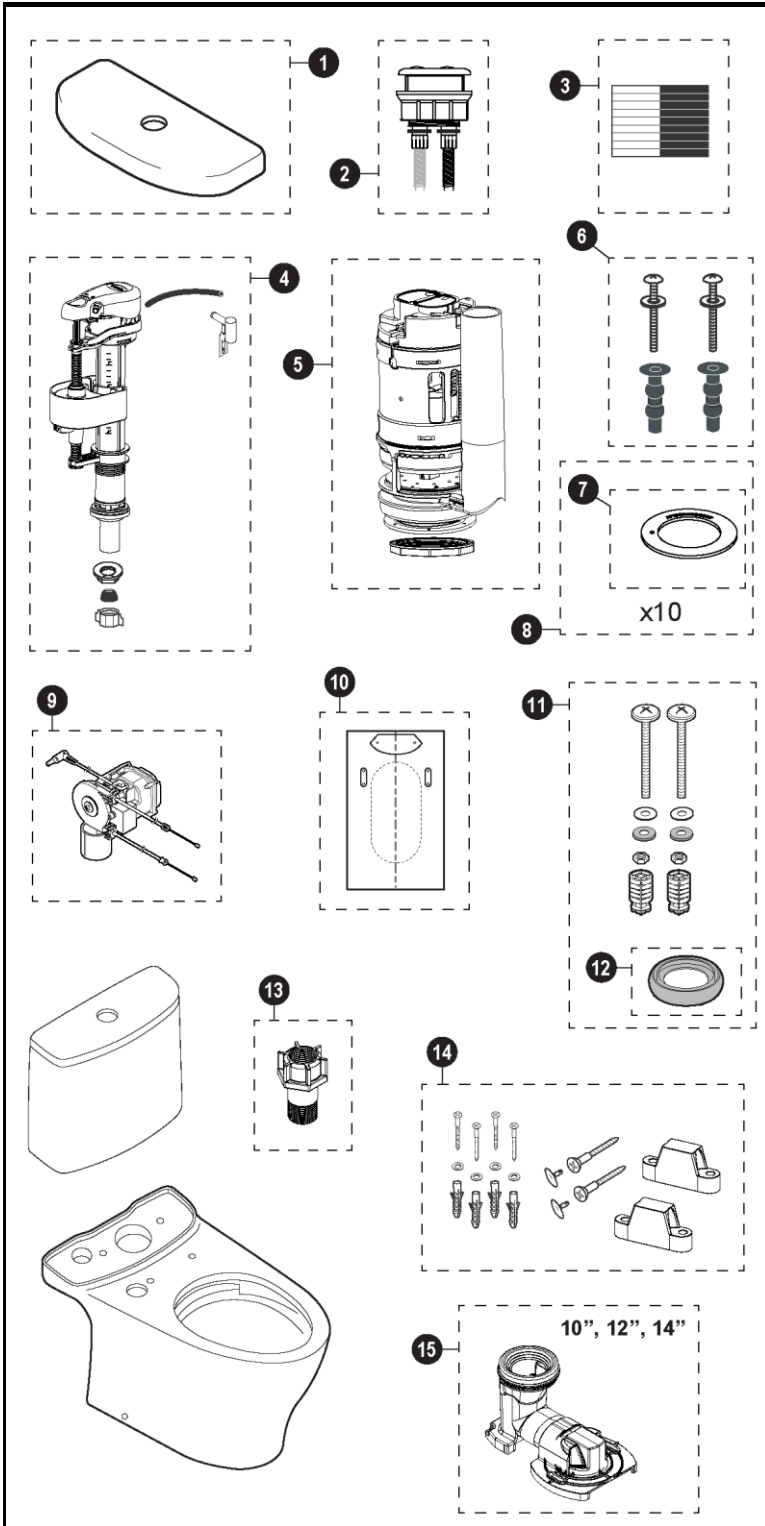

# MS446124CUMF(G), MS446234CUMFG, MW4463046CUMFG(A) & MW4463056CUMFG(A)

MS446124CUMF(G)  
CT446CUF(G)T40  
ST446UMA  
SS124

MS446234CUMFG  
CT446CUFGT40  
ST446UMA  
SS234

MW4463046CUMFG(A)  
CT446CUFGT40  
ST446UMA  
SW3046AT40

## Aquia® IV 1G WASHLET®+ 1.0 & 0.8 Gpf Toilet, Elongated, Universal Height DYNAMAX TORNADO FLUSH®, Unifit Rough-in, (including CEFIONTECT® & Auto Flush)

Item	Part	Description
1	TCU446CRU#01 TCU446CRU#03 TCU446CRU#11 TCU446CRU#12 TCU446CRU#51	Tank Lid - Cotton Tank Lid - Bone Tank Lid - Colonial White Tank Lid - Sedone Beige Tank Lid - Ebony
2	THU735#01-A THU735#BN-A THU735#CP-A THU735#PN-A	Push Button Assembly - Cotton Push Button Assembly - Brushed Nickel Push Button Assembly - Chrome Plated Push Button Assembly - Polished Nickel
3	THU107	Velcro Tape
4	TSU83.07-A	Fill Valve
5	THU737R-A	Flush Valve Assembly, 1.0gpf
6	THU651N	Seat Top Mounting Hardware
7	9BU112E-A	Seal Gasket for Flush Valve (1 piece)
8	THU744	Seal Gasket for Flush Valve (10pieces)
9	THU765	Auto Flush unit for Dual Flush
10	0GU181-A 0GU182-A	12" Unifit Rough-in Template 10" & 14" Unifit Rough-in Template
11	THU741-A	Tank to Bowl Mounting Hardware
12	9BU109E-A	Tank to Bowl Gasket
13	9AU321-A	Fill Valve extension adapter
14	THU742#01-A THU742#03-A THU742#12-A THU742#51-A	Toilet Mounting Hardware (for #01 & #11) Toilet Mounting Hardware Toilet Mounting Hardware Toilet Mounting Hardware
15	TSU08W.10 TSU08W.12 TSU08W.14	Unifit Rough-in 10" Unifit Rough-in 12" Unifit Rough-in 14"

**Note:**

Product Number Explanations		
Two-Piece Toilet	Tank	Bowl
(MS) Toilet & Seat combo	(ST) Tank	(CT) Skirted Bowl
(MW) Toilet & Washlet combo	(446) Tank Model	(446) Bowl Model
(446) Toilet model	(U) 1.0 gpf	(C) DYNAMAX
(C) DYNAMAX TORNADO FLUSH®	(M) Dual Flush	TORNADO FLUSH®
(U) 1.0 gpf	(A) Auto Flush compatible	(F) Universal Height
(M) Dual Flush		(G) CEFIONTECT®
(F) Universal Height		(T40) WASHLET®+
(G) CEFIONTECT®		