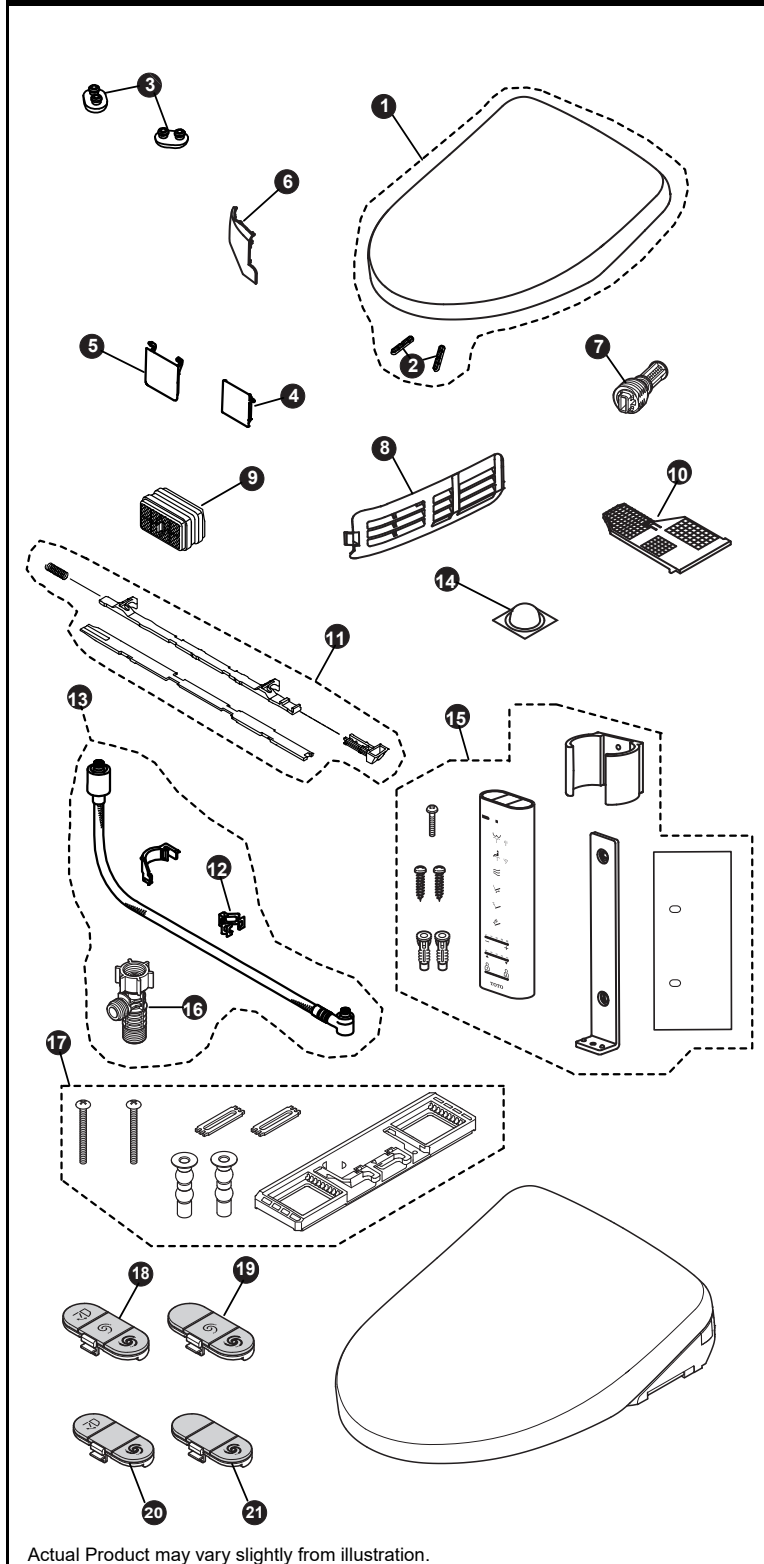

Item	Part	Description
1	THU6025#01	Contemporary Lid - Cotton White
	THU6025#12	Contemporary Lid - Sedona Beige
	THU6026#01	Classic Lid - Cotton White
	THU6026#12	Classic Lid - Sedona Beige
2	THU6068	Lid Bumpers (x2)
3	THU9337	Seat Bumpers (x2)
4	THU6070#01	Dryer Door - Cotton White
	THU6070#12	Dryer Door - Sedona Beige
5	THU6069#01	Wand Door - Cotton White
	THU6069#12	Wand Door - Sedona Beige
6	THU6061#01	Side Cover for Standard Model - Cotton White
	THU6061#12	Side Cover for Standard Model - Sedona Beige
	THU6060#01	Side Cover for Washlet+ Model - Cotton White
	THU6060#12	Side Cover for Washlet+ Model - Sedona Beige
7	THU6071	Water Filter Drain Valve
8	THU6030	Deodorizer Louver
9	THU9476	Deodorizer Catalyst
10	THU6054#01	Deodorizer Air Filter - Cotton White
	THU6054#12	Deodorizer Air Filter - Sedona Beige
11	THU6044	Lever Assembly
12	THU9484	Water Supply Connection Clip
13	THU6052R	Water Supply Hose for Standard Model
	THU6051R	Water Supply Hose for Washlet+ Model
14	THU9488	Top Lid Cushion
15	THU6055	S550e Remote Control Assembly
	THU6056	S500e Remote Control Assembly
16	THU6234	T-Connector
17	THU6478	Baseplate Assembly for Standard Model
	THU6477	Baseplate Assembly for Washlet+ Model
18	THU6391	AutoFlush Remote Button for Dual Flush S550e
19	THU6392	AutoFlush Remote Button for Dual Flush S500e
20	THU6393	AutoFlush Remote Button for Single Flush S550e
21	THU6394	AutoFlush Remote Button for Single Flush S500e

Note:

Product Number Explanations

WASHLET®
 (SW) WASHLET®
 (3044) S500e Classic
 (3046) S500e Contemporary
 (3054) S550e Classic
 (3056) S500e Contemporary
 (A) AutoFlush Compatible
 (T40) WASHLET+

Colors
 (#01) Cotton White
 (#12) Sedona Beige